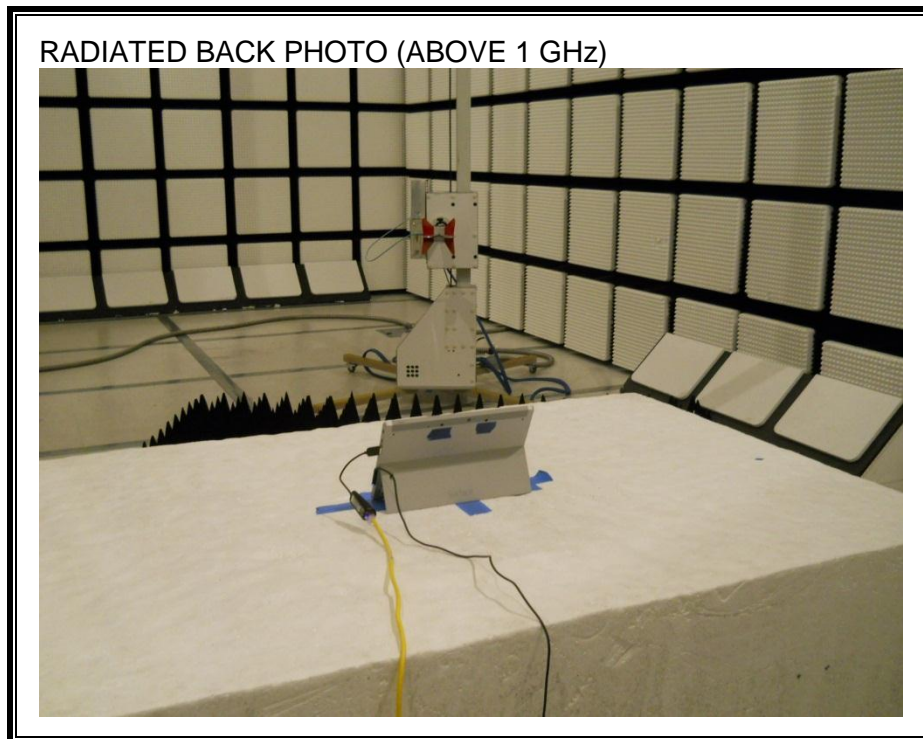

11. SETUP PHOTOS

ANTENNA PORT CONDUCTED RF MEASUREMENT SETUP

RADIATED RF MEASUREMENT SETUP (BELOW 1 GHz)

RADIATED RF MEASUREMENT SETUP (ABOVE 1 GHz)

RADIATED RF MEASUREMENT SETUP FOR PORTABLE CONFIGURATION

X-AXIS FRONT PHOTO

X-AXIS BACK PHOTO

Y-AXIS FRONT PHOTO

Y-AXIS BACK PHOTO

Z-AXIS FRONT PHOTO

Z-AXIS BACK PHOTO

POWERLINE CONDUCTED EMISSIONS MEASUREMENT SETUP

LINE CONDUCTED FRONT PHOTO

LINE CONDUCTED BACK PHOTO

END OF REPORT