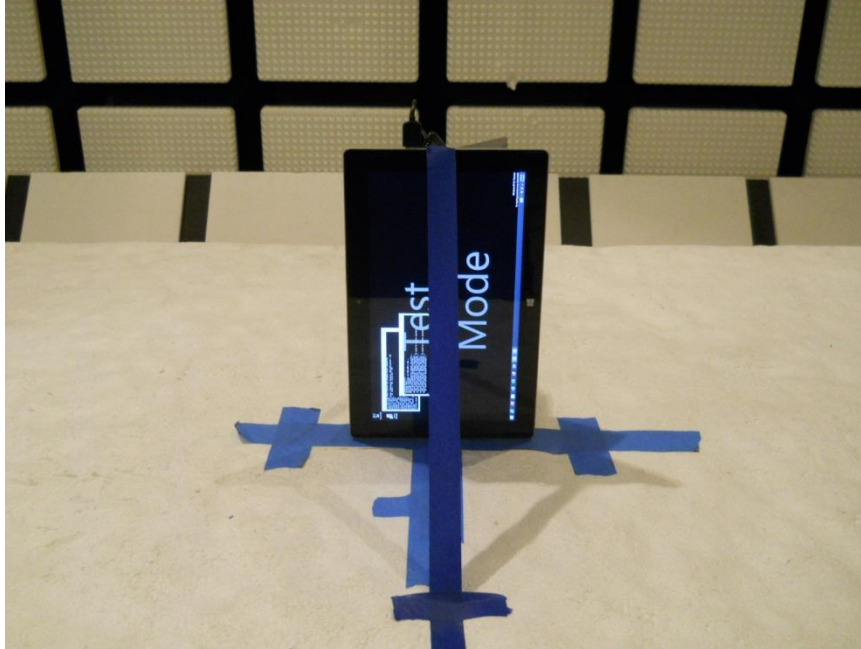

11. SETUP PHOTOS

ANTENNA PORT CONDUCTED RF MEASUREMENT SETUP

RADIATED RF MEASUREMENT SETUP (BELOW 1 GHz)

RADIATED RF MEASUREMENT SETUP (ABOVE 1 GHz)

RADIATED RF MEASUREMENT SETUP FOR PORTABLE CONFIGURATION

X-AXIS FRONT PHOTO

X-AXIS BACK PHOTO

Y-AXIS FRONT PHOTO

Y-AXIS BACK PHOTO

Z-AXIS FRONT PHOTO

Z-AXIS BACK PHOTO

POWERLINE CONDUCTED EMISSIONS MEASUREMENT SETUP

LINE CONDUCTED FRONT PHOTO

LINE CONDUCTED BACK PHOTO

END OF REPORT