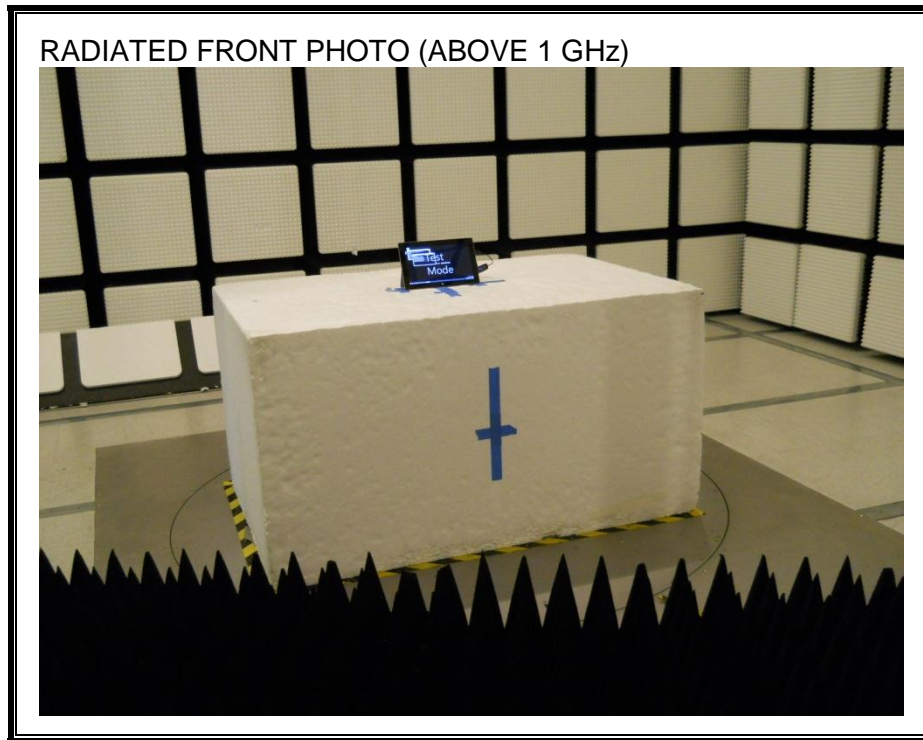

11. SETUP PHOTOS

ANTENNA PORT CONDUCTED RF MEASUREMENT SETUP

RADIATED RF MEASUREMENT SETUP (BELOW 1 GHz)

RADIATED RF MEASUREMENT SETUP (ABOVE 1 GHz)

RADIATED RF MEASUREMENT SETUP FOR PORTABLE CONFIGURATION

X-AXIS FRONT PHOTO

X-AXIS BACK PHOTO

Y-AXIS FRONT PHOTO

Y-AXIS BACK PHOTO

Z-AXIS FRONT PHOTO

Z-AXIS BACK PHOTO

POWERLINE CONDUCTED EMISSIONS MEASUREMENT SETUP

LINE CONDUCTED FRONT PHOTO

LINE CONDUCTED BACK PHOTO

END OF REPORT