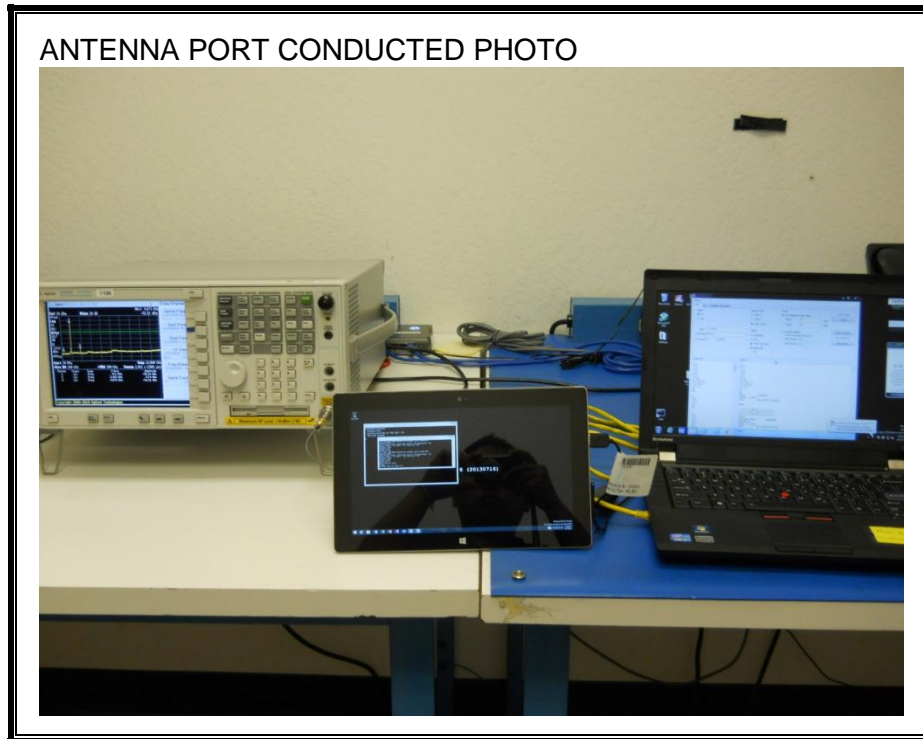

11. SETUP PHOTOS

ANTENNA PORT CONDUCTED RF MEASUREMENT SETUP

RADIATED RF MEASUREMENT SETUP (BELOW 1 GHz)

RADIATED RF MEASUREMENT SETUP (ABOVE 1 GHz)

RADIATED RF MEASUREMENT SETUP FOR PORTABLE CONFIGURATION

X-AXIS FRONT PHOTO

X-AXIS BACK PHOTO

Y-AXIS FRONT PHOTO

Y-AXIS BACK PHOTO

Z-AXIS FRONT PHOTO

Z-AXIS BACK PHOTO

POWERLINE CONDUCTED EMISSIONS MEASUREMENT SETUP

LINE CONDUCTED FRONT PHOTO

LINE CONDUCTED BACK PHOTO

END OF REPORT