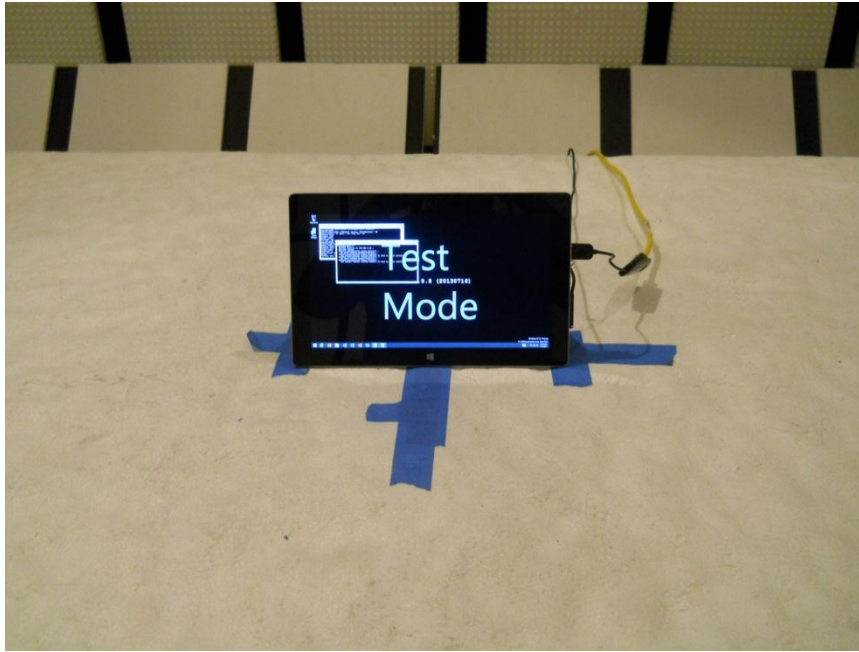

11. SETUP PHOTOS

ANTENNA PORT CONDUCTED RF MEASUREMENT SETUP

RADIATED RF MEASUREMENT SETUP (BELOW 1 GHz)

RADIATED RF MEASUREMENT SETUP (ABOVE 1 GHz)

RADIATED RF MEASUREMENT SETUP FOR PORTABLE CONFIGURATION

X-AXIS FRONT PHOTO

X-AXIS BACK PHOTO

Y-AXIS FRONT PHOTO

Y-AXIS BACK PHOTO

Z-AXIS FRONT PHOTO

Z-AXIS BACK PHOTO

POWERLINE CONDUCTED EMISSIONS MEASUREMENT SETUP

LINE CONDUCTED FRONT PHOTO

LINE CONDUCTED BACK PHOTO

END OF REPORT