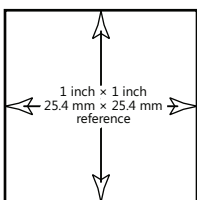

Actual size

1:1

DIELINE (shown in red) DOES NOT PRINT

Microsoft®

DESCRIPTION
ARTWORK, LABEL, BATTERY TAB, AGENCY, MOUSE

ARTWORK NUMBER	REV.	DRG #	FILE NAME
AW	A	N/A	AW

DRAWN BY / DATE
John Silverman, RMB Vivid, Inc. 1/22/2013