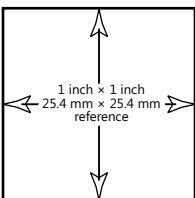

PROPRIETARY NOTE: THE INFORMATION CONTAINED HEREON IS CONFIDENTIAL... AND SHALL ONLY BE USED IN THE FURTHERANCE OF THE CONTRACT OF WHICH THIS DRAWING FORMS A PART...

TOLERANCES: UNLESS OTHERWISE SPECIFIED DIMENSIONS ARE IN MILLIMETERS

SOFTWARE VERSION: Adobe Illustrator 12.0.1