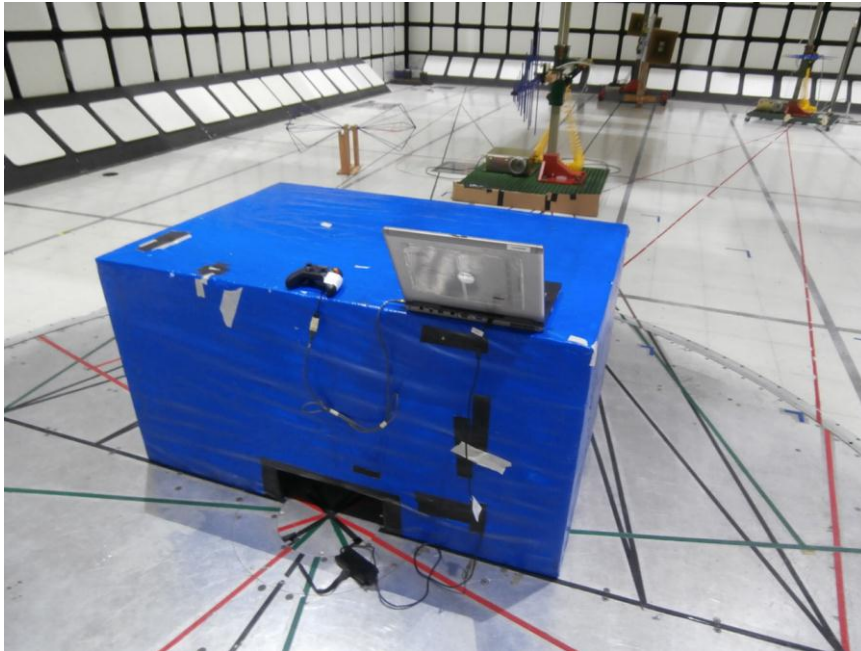

11. SETUP PHOTOS

ANTENNA PORT CONDUCTED RF MEASUREMENT SETUP

RADIATED RF MEASUREMENT SETUP

RADIATED FRONT PHOTO

Below 1GHz

Above 1GHz

RADIATED BACK PHOTO

Below 1GHz

Above 1GHz

RADIATED RF MEASUREMENT SETUP FOR PORTABLE CONFIGURATION

POWERLINE CONDUCTED EMISSIONS MEASUREMENT SETUP

END OF REPORT