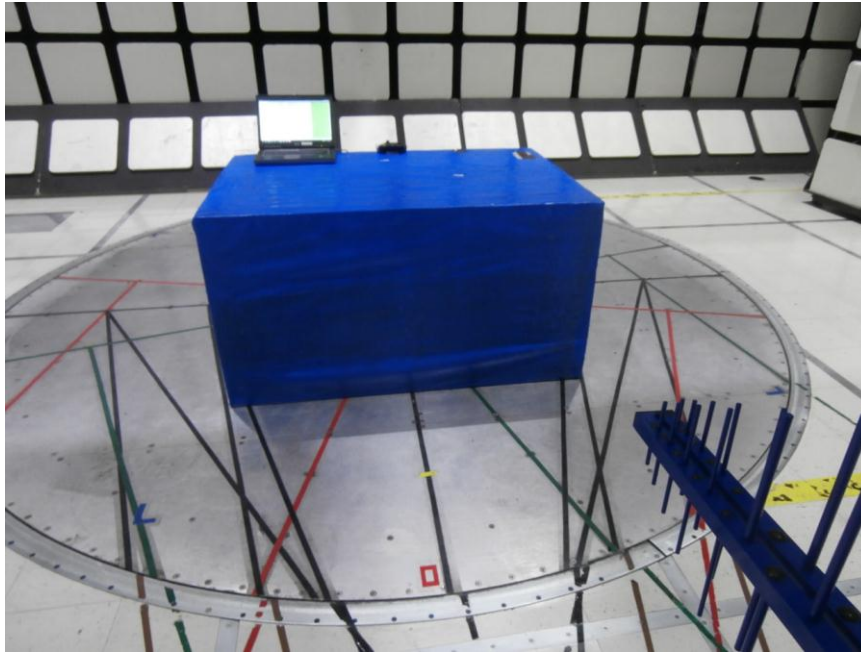

11. SETUP PHOTOS

ANTENNA PORT CONDUCTED RF MEASUREMENT SETUP

RADIATED RF MEASUREMENT SETUP

RADIATED FRONT PHOTO

Below 1GHz

Above 1GHz

RADIATED BACK PHOTO

Below 1GHz

Above 1GHz

RADIATED RF MEASUREMENT SETUP FOR PORTABLE CONFIGURATION

POWERLINE CONDUCTED EMISSIONS MEASUREMENT SETUP

END OF REPORT