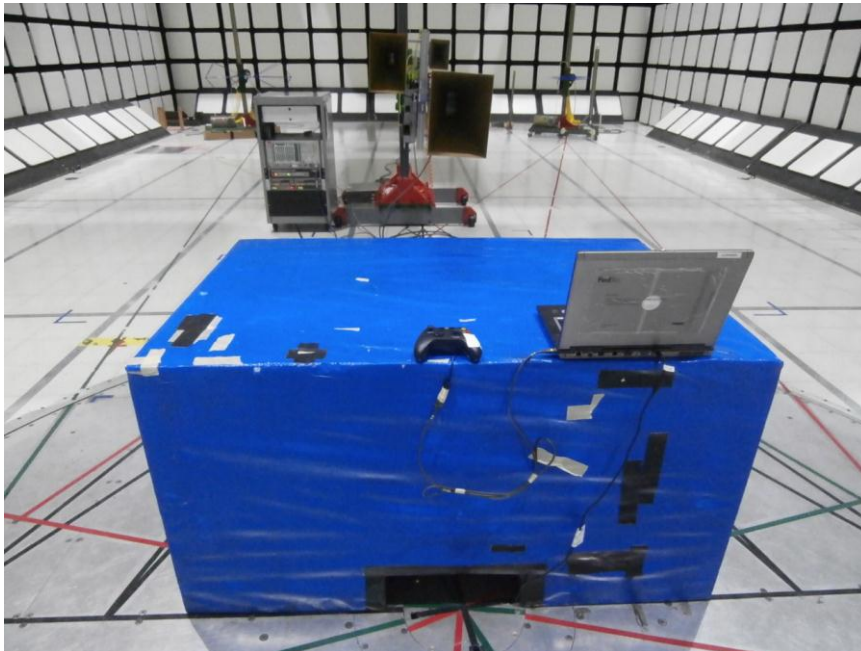

11. SETUP PHOTOS

ANTENNA PORT CONDUCTED RF MEASUREMENT SETUP

RADIATED RF MEASUREMENT SETUP

RADIATED FRONT PHOTO

Below 1GHz

Above 1GHz

RADIATED BACK PHOTO

Below 1GHz

Above 1GHz

RADIATED RF MEASUREMENT SETUP FOR PORTABLE CONFIGURATION

POWERLINE CONDUCTED EMISSIONS MEASUREMENT SETUP

END OF REPORT