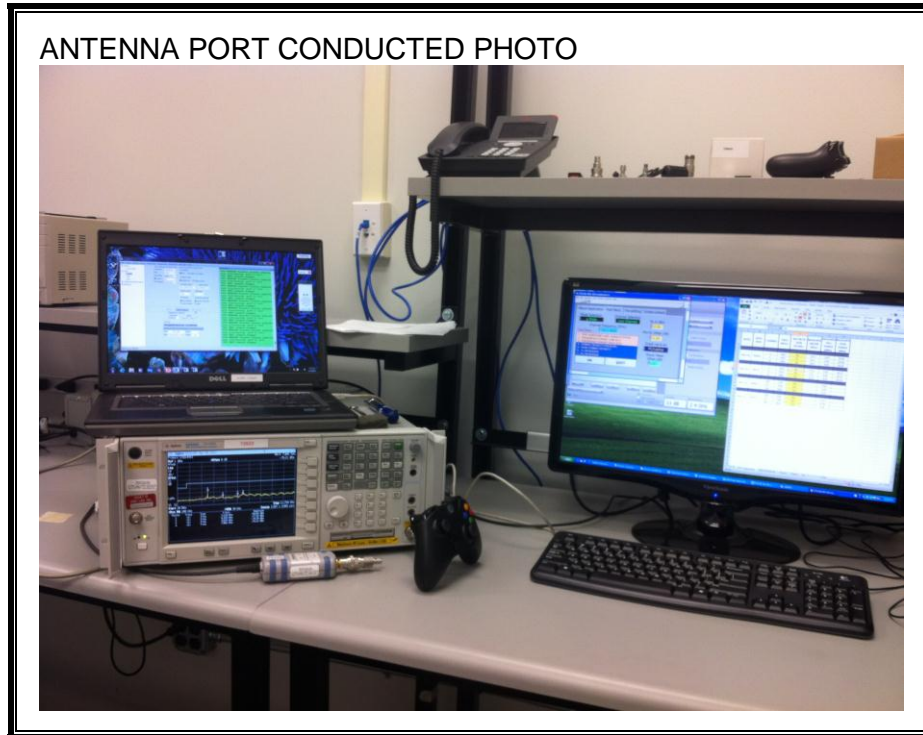

11. SETUP PHOTOS

ANTENNA PORT CONDUCTED RF MEASUREMENT SETUP

RADIATED RF MEASUREMENT SETUP

RADIATED FRONT PHOTO

Below 1GHz

Above 1GHz

RADIATED BACK PHOTO

Below 1GHz

Above 1GHz

RADIATED RF MEASUREMENT SETUP FOR PORTABLE CONFIGURATION

POWERLINE CONDUCTED EMISSIONS MEASUREMENT SETUP

END OF REPORT