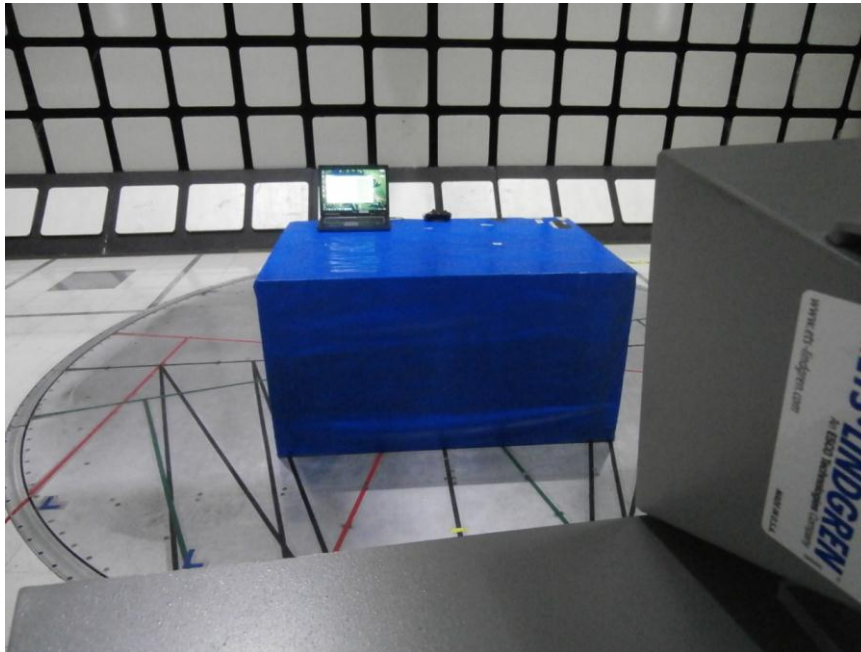

11. SETUP PHOTOS

ANTENNA PORT CONDUCTED RF MEASUREMENT SETUP

RADIATED RF MEASUREMENT SETUP

RADIATED FRONT PHOTO

Below 1GHz

Above 1GHz

RADIATED BACK PHOTO

Below 1GHz

Above 1GHz

RADIATED RF MEASUREMENT SETUP FOR PORTABLE CONFIGURATION

POWERLINE CONDUCTED EMISSIONS MEASUREMENT SETUP

END OF REPORT