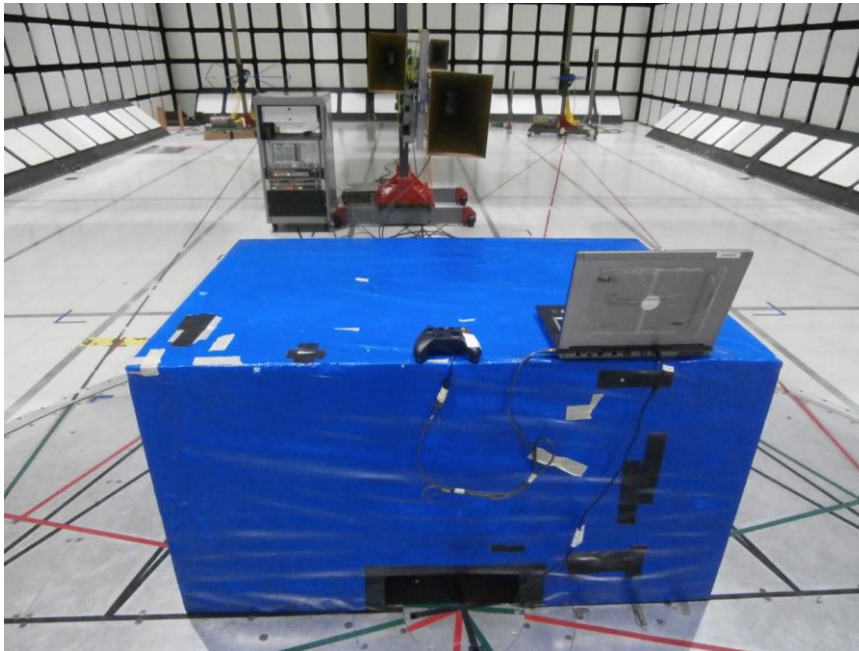

11. SETUP PHOTOS

ANTENNA PORT CONDUCTED RF MEASUREMENT SETUP

RADIATED RF MEASUREMENT SETUP

RADIATED FRONT PHOTO

Below 1GHz

Above 1GHz

RADIATED BACK PHOTO

Below 1GHz

Above 1GHz

RADIATED RF MEASUREMENT SETUP FOR PORTABLE CONFIGURATION

POWERLINE CONDUCTED EMISSIONS MEASUREMENT SETUP

END OF REPORT