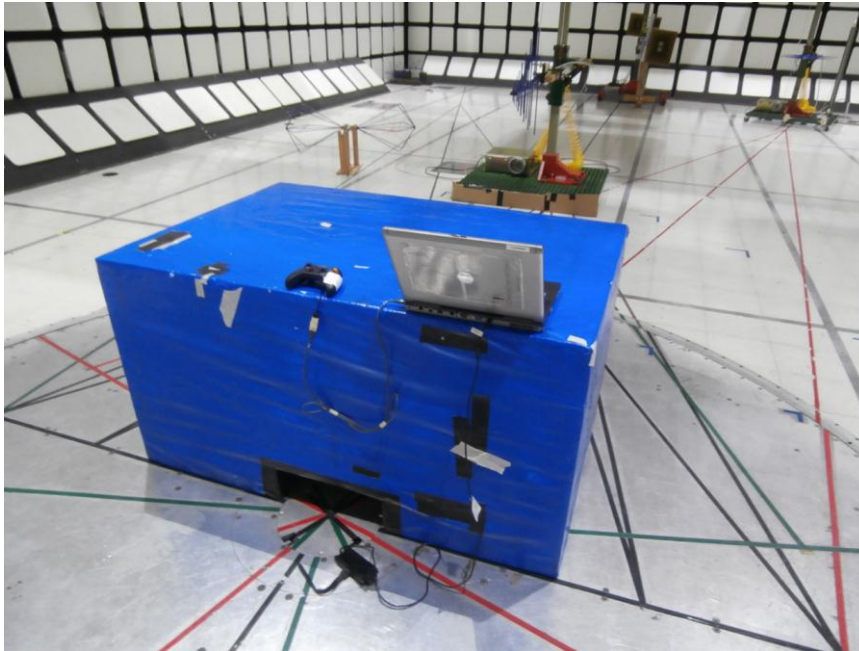

11. SETUP PHOTOS

ANTENNA PORT CONDUCTED RF MEASUREMENT SETUP

RADIATED RF MEASUREMENT SETUP

RADIATED FRONT PHOTO

Below 1GHz

Above 1GHz

RADIATED BACK PHOTO

Below 1GHz

Above 1GHz

RADIATED RF MEASUREMENT SETUP FOR PORTABLE CONFIGURATION

POWERLINE CONDUCTED EMISSIONS MEASUREMENT SETUP

END OF REPORT