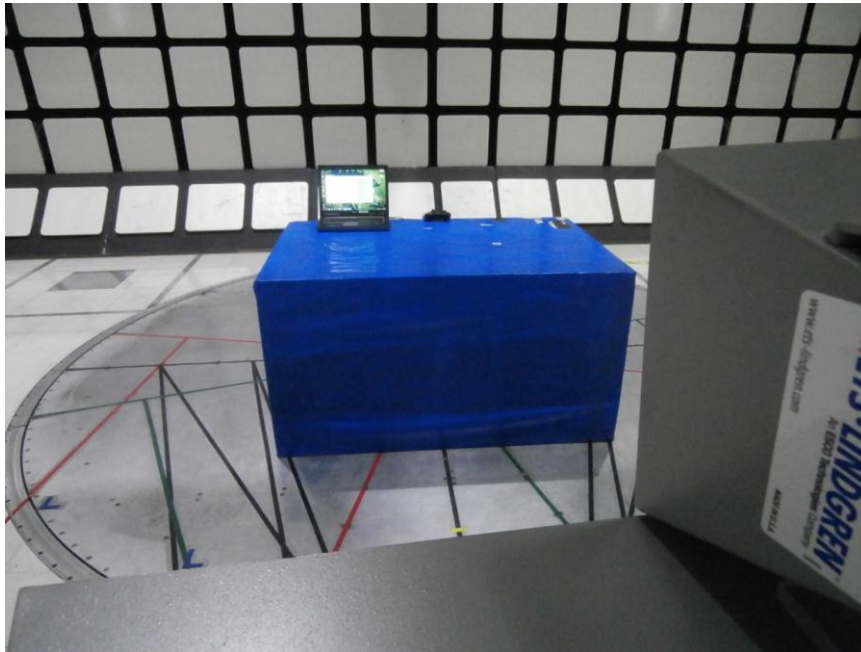

11. SETUP PHOTOS

ANTENNA PORT CONDUCTED RF MEASUREMENT SETUP

RADIATED RF MEASUREMENT SETUP

RADIATED FRONT PHOTO

Below 1GHz

Above 1GHz

RADIATED BACK PHOTO

Below 1GHz

Above 1GHz

RADIATED RF MEASUREMENT SETUP FOR PORTABLE CONFIGURATION

POWERLINE CONDUCTED EMISSIONS MEASUREMENT SETUP

END OF REPORT