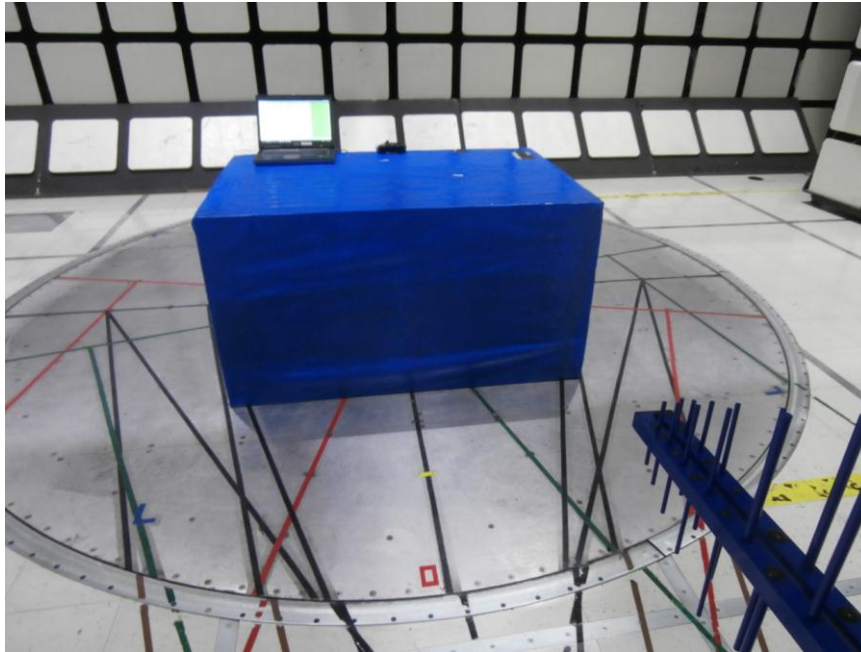

11. SETUP PHOTOS

ANTENNA PORT CONDUCTED RF MEASUREMENT SETUP

RADIATED RF MEASUREMENT SETUP

RADIATED FRONT PHOTO

Below 1GHz

Above 1GHz

RADIATED BACK PHOTO

Below 1GHz

Above 1GHz

RADIATED RF MEASUREMENT SETUP FOR PORTABLE CONFIGURATION

POWERLINE CONDUCTED EMISSIONS MEASUREMENT SETUP

END OF REPORT