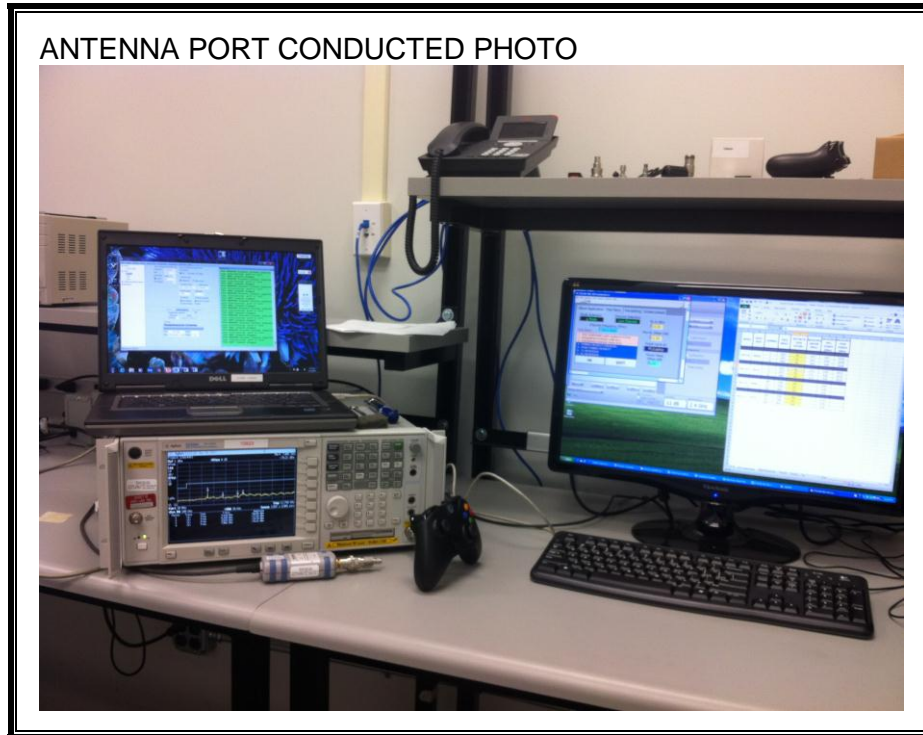

11. SETUP PHOTOS

ANTENNA PORT CONDUCTED RF MEASUREMENT SETUP

RADIATED RF MEASUREMENT SETUP

RADIATED FRONT PHOTO

Below 1GHz

Above 1GHz

RADIATED BACK PHOTO

Below 1GHz

Above 1GHz

RADIATED RF MEASUREMENT SETUP FOR PORTABLE CONFIGURATION

POWERLINE CONDUCTED EMISSIONS MEASUREMENT SETUP

END OF REPORT