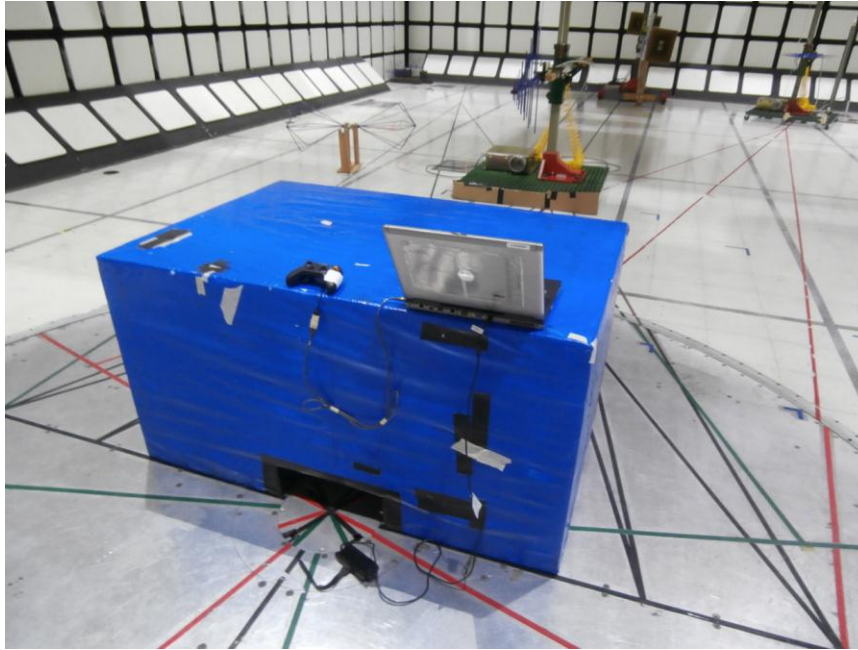

### ANTENNA PORT CONDUCTED RF MEASUREMENT SETUP

**RADIATED RF MEASUREMENT SETUP**

RADIATED FRONT PHOTO

Below 1GHz

Above 1GHz

RADIATED BACK PHOTO

Below 1GHz

Above 1GHz

**RADIATED RF MEASUREMENT SETUP FOR PORTABLE CONFIGURATION**

**POWERLINE CONDUCTED EMISSIONS MEASUREMENT SETUP**

**END OF REPORT**