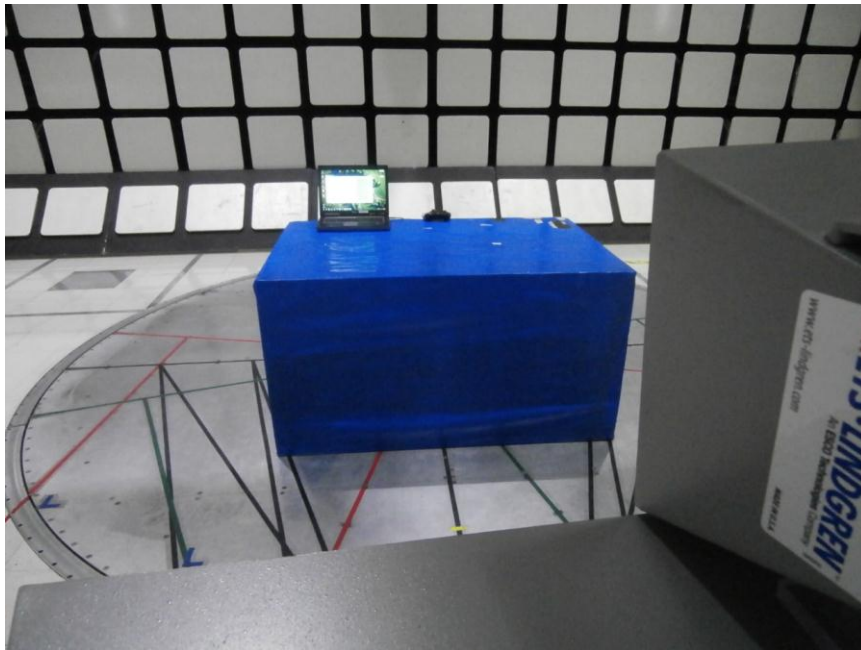

### ANTENNA PORT CONDUCTED RF MEASUREMENT SETUP

**RADIATED RF MEASUREMENT SETUP**

RADIATED FRONT PHOTO

Below 1GHz

Above 1GHz

RADIATED BACK PHOTO

Below 1GHz

Above 1GHz

**RADIATED RF MEASUREMENT SETUP FOR PORTABLE CONFIGURATION**

**POWERLINE CONDUCTED EMISSIONS MEASUREMENT SETUP**

**END OF REPORT**