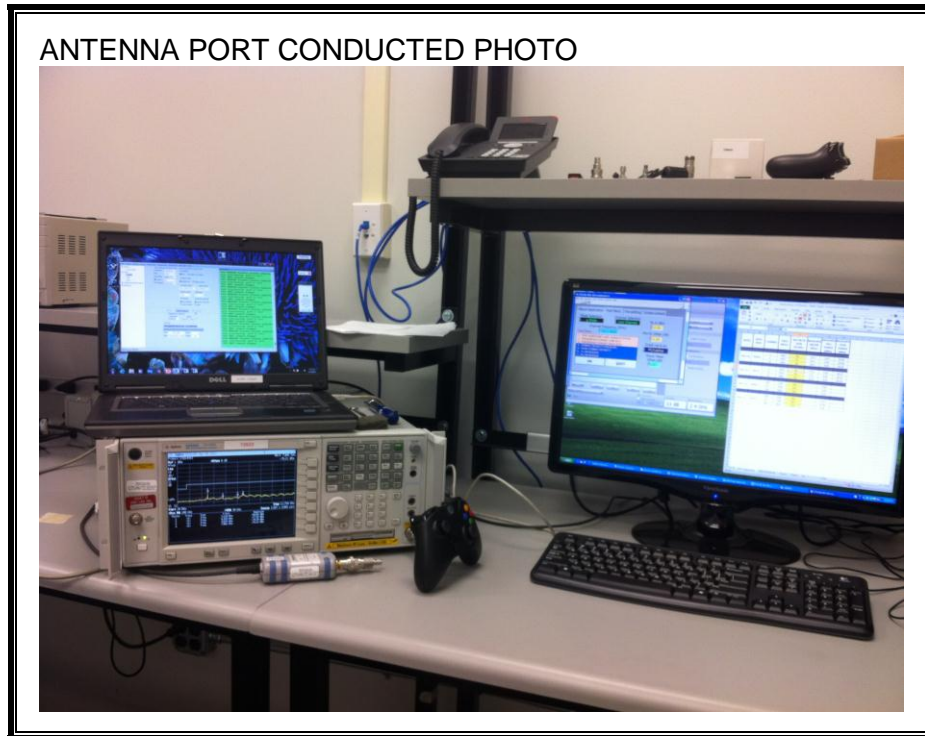

## 11. SETUP PHOTOS

### ANTENNA PORT CONDUCTED RF MEASUREMENT SETUP

**RADIATED RF MEASUREMENT SETUP**

RADIATED FRONT PHOTO

Below 1GHz

Above 1GHz

RADIATED BACK PHOTO

Below 1GHz

Above 1GHz

**RADIATED RF MEASUREMENT SETUP FOR PORTABLE CONFIGURATION**

**POWERLINE CONDUCTED EMISSIONS MEASUREMENT SETUP**

**END OF REPORT**