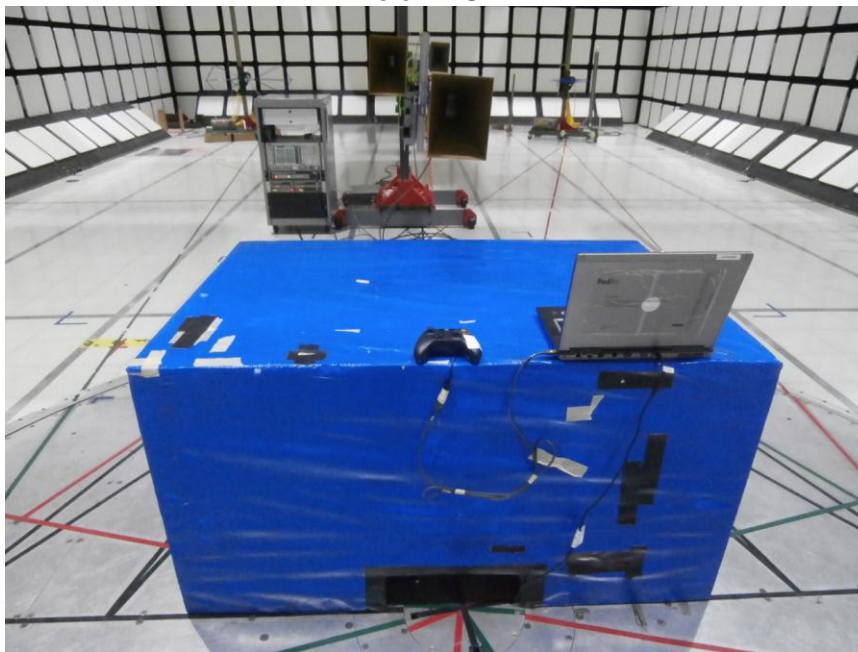

### ANTENNA PORT CONDUCTED RF MEASUREMENT SETUP

**RADIATED RF MEASUREMENT SETUP**

RADIATED FRONT PHOTO

Below 1GHz

Above 1GHz

RADIATED BACK PHOTO

Below 1GHz

Above 1GHz

**RADIATED RF MEASUREMENT SETUP FOR PORTABLE CONFIGURATION**

**POWERLINE CONDUCTED EMISSIONS MEASUREMENT SETUP**

**END OF REPORT**