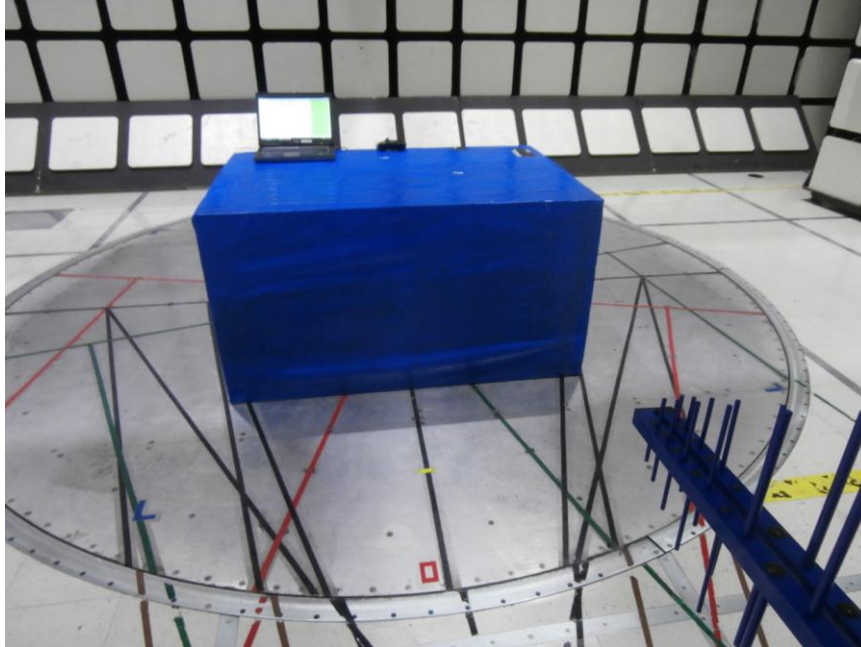

## 11. SETUP PHOTOS

### ANTENNA PORT CONDUCTED RF MEASUREMENT SETUP

**RADIATED RF MEASUREMENT SETUP**

RADIATED FRONT PHOTO

Below 1GHz

Above 1GHz

RADIATED BACK PHOTO

Below 1GHz

Above 1GHz

**RADIATED RF MEASUREMENT SETUP FOR PORTABLE CONFIGURATION**

**POWERLINE CONDUCTED EMISSIONS MEASUREMENT SETUP**

**END OF REPORT**