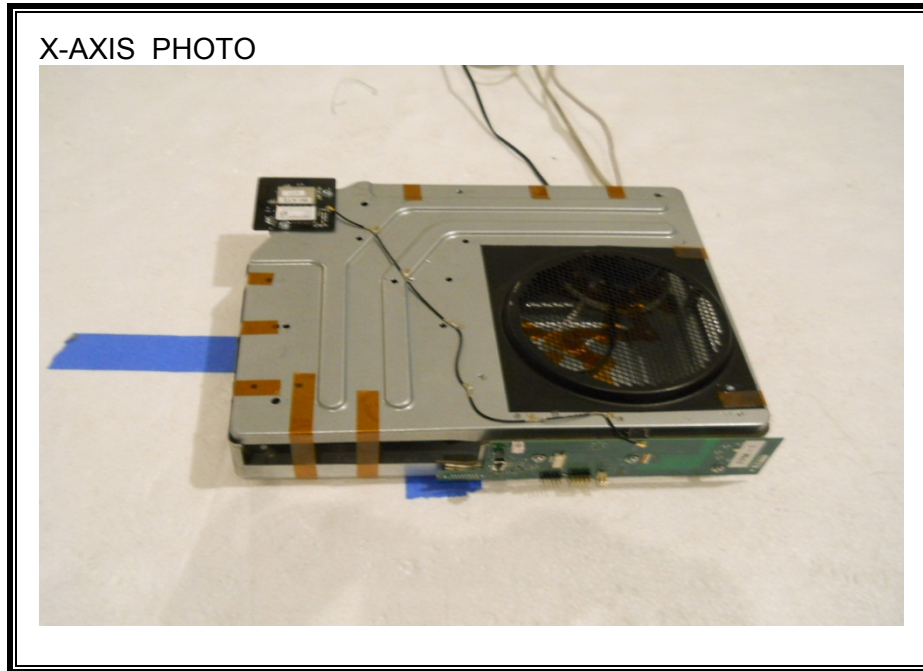

14. SETUP PHOTOS

14.1. ANTENNA PORT CONDUCTED RF MEASUREMENT SETUP

14.2. RADIATED RF MEASUREMENT SETUP

RADIATED BACK PHOTO

14.3. RADIATED RF MEASUREMENT SETUP FOR PORTABLE CONFIGURATION

Y-AXIS PHOTO

14.4. POWERLINE CONDUCTED EMISSIONS MEASUREMENT SETUP

LINE CONDUCTED BACK PHOTO

14.5. DYNAMIC FREQUENCY SELECTION MEASUREMENT SETUP

DFS BACK PHOTO

END OF REPORT