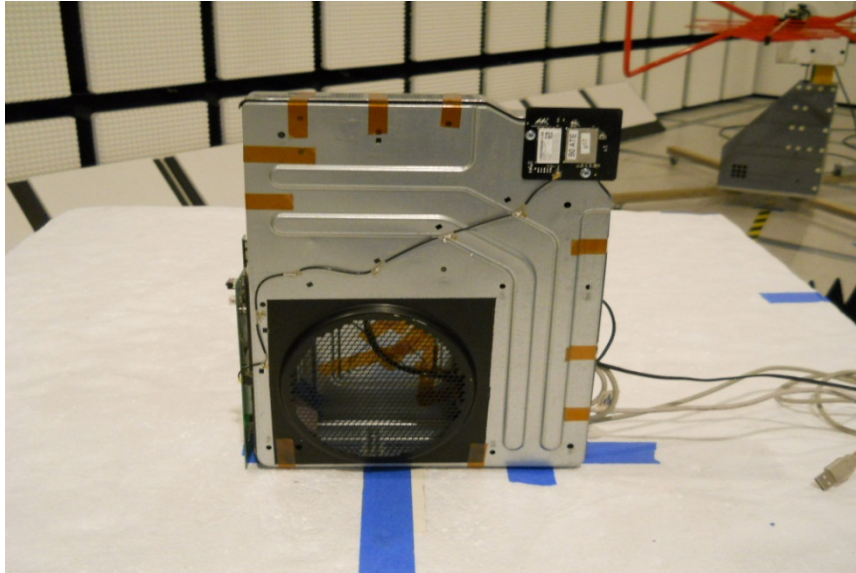

14. SETUP PHOTOS

14.1. ANTENNA PORT CONDUCTED RF MEASUREMENT SETUP

14.2. RADIATED RF MEASUREMENT SETUP

RADIATED BACK PHOTO

14.3. RADIATED RF MEASUREMENT SETUP FOR PORTABLE CONFIGURATION

Y-AXIS PHOTO

14.4. POWERLINE CONDUCTED EMISSIONS MEASUREMENT SETUP

LINE CONDUCTED BACK PHOTO

14.5. DYNAMIC FREQUENCY SELECTION MEASUREMENT SETUP

DFS BACK PHOTO

END OF REPORT