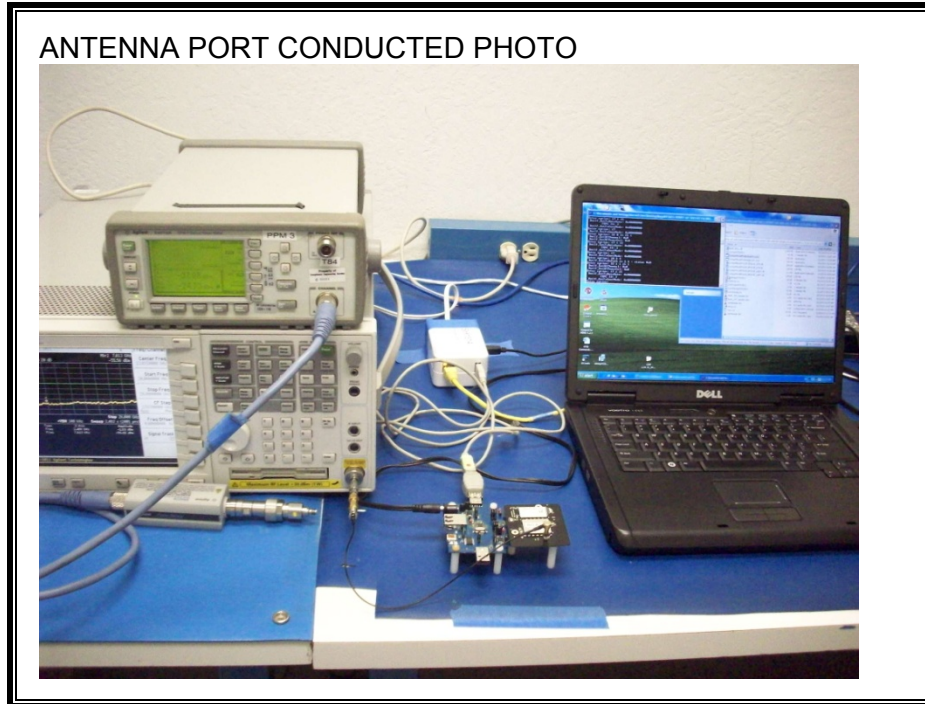

14. SETUP PHOTOS

14.1. ANTENNA PORT CONDUCTED RF MEASUREMENT SETUP

14.2. RADIATED RF MEASUREMENT SETUP

RADIATED BACK PHOTO

14.3. RADIATED RF MEASUREMENT SETUP FOR PORTABLE CONFIGURATION

Y-AXIS PHOTO

14.4. POWERLINE CONDUCTED EMISSIONS MEASUREMENT SETUP

LINE CONDUCTED BACK PHOTO

14.5. DYNAMIC FREQUENCY SELECTION MEASUREMENT SETUP

DFS BACK PHOTO

END OF REPORT