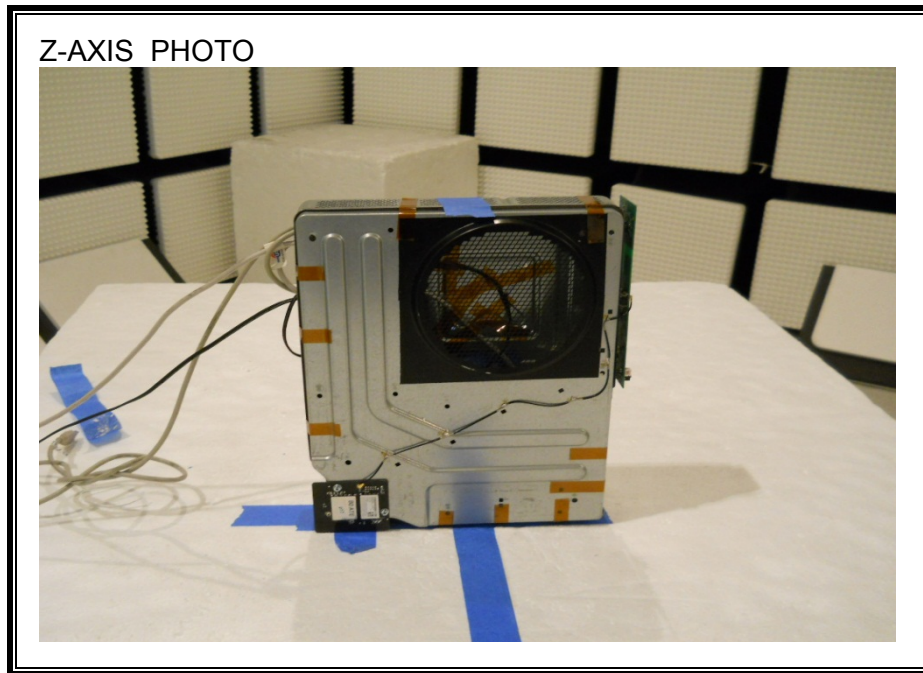

14. SETUP PHOTOS

14.1. ANTENNA PORT CONDUCTED RF MEASUREMENT SETUP

14.2. RADIATED RF MEASUREMENT SETUP

RADIATED BACK PHOTO

14.3. RADIATED RF MEASUREMENT SETUP FOR PORTABLE CONFIGURATION

Y-AXIS PHOTO

14.4. POWERLINE CONDUCTED EMISSIONS MEASUREMENT SETUP

LINE CONDUCTED BACK PHOTO

14.5. DYNAMIC FREQUENCY SELECTION MEASUREMENT SETUP

DFS BACK PHOTO

END OF REPORT