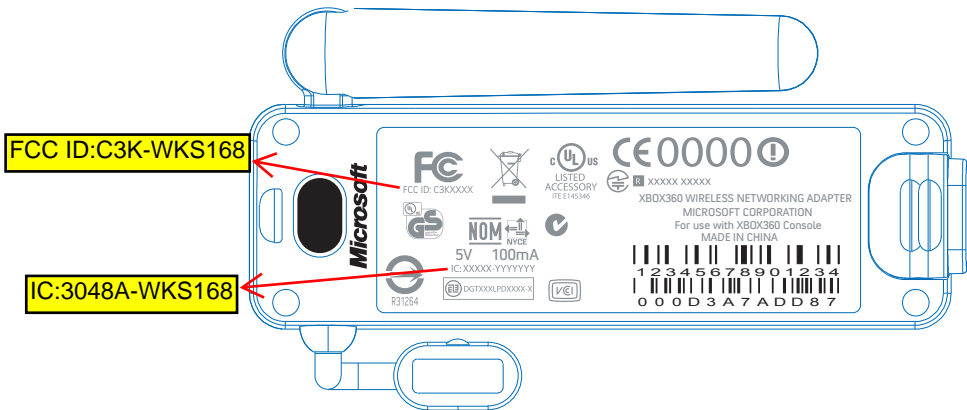

This is not final artwork, but this shows logo's which will have soon.
 Note the missing file numbers

Microsoft

PROPRIETARY NOTE
 THE INFORMATION CONTAINED HEREON IS CONFIDENTIAL, IS SUBMITTED IN CONFIDENCE, AND IS PROPRIETARY INFORMATION OF MICROSOFT CORPORATION, AND SHALL ONLY BE USED IN THE FURTHERANCE OF, THE CONTRACT OF WHICH THIS DRAWING FORMS A PART, AND SHALL NOT, WITHOUT MICROSOFT CORPORATION'S PRIOR WRITTEN APPROVAL, BE REPRODUCED OR IN ANY WAY USED IN WHOLE OR IN PART IN CONNECTION WITH SERVICES OR EQUIPMENT HEREON MAY NOT BE DISCLOSED TO A THIRD PARTY WITHOUT CONSENT OF MICROSOFT CORPORATION, AND THEN, ONLY PURSUANT TO A MICROSOFT APPROVED NONDISCLOSURE AGREEMENT.

PART NUMBER	DESCRIPTION
X80xxxx-001	Label, Xbox360 Wireless Networking Adapter
SCALE	DRAWN BY / DATE
1:1	Lawrence / 07.19.05
SOFTWARE / VERSION	ARTWORK NUMBER
Illustrator CS	AW80xxxx(.ai)
	REVISION
	A