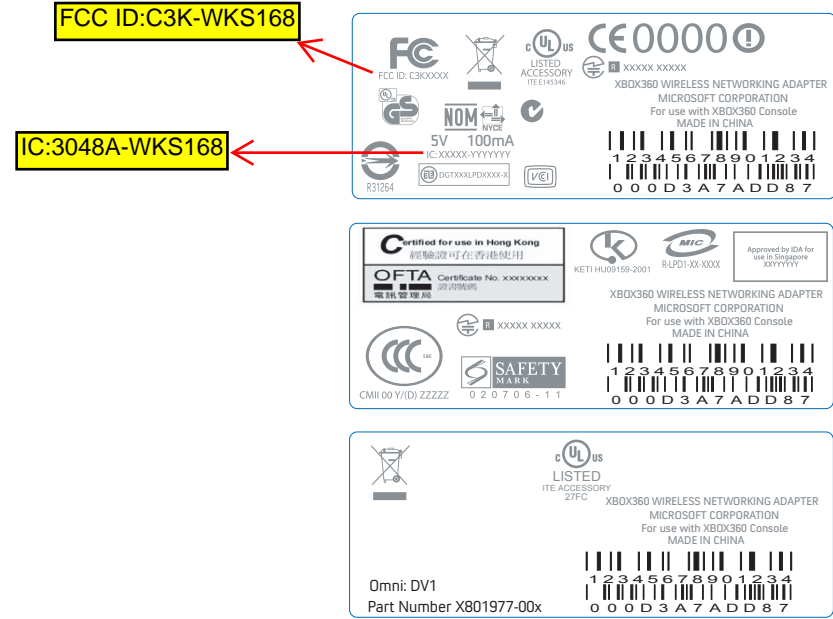

This is not final artwork, but this shows logo's which will have soon.
 Note the missing file numbers

Microsoft

PROPRIETARY NOTE
 THE INFORMATION CONTAINED HEREON IS CONFIDENTIAL, IS SUBMITTED IN CONFIDENCE, AND IS PROPRIETARY INFORMATION OF MICROSOFT CORPORATION, AND SHALL ONLY BE USED IN THE FURTHERANCE OF, THE CONTRACT OF WHICH THIS DRAWING FORMS A PART, AND SHALL NOT, WITHOUT MICROSOFT CORPORATION'S PRIOR WRITTEN APPROVAL, BE REPRODUCED OR IN ANY WAY USED IN WHOLE OR IN PART IN CONNECTION WITH SERVICES OR EQUIPMENT HEREON MAY NOT BE DISCLOSED TO A THIRD PARTY WITHOUT CONSENT OF MICROSOFT CORPORATION, AND THEN, ONLY PURSUANT TO A MICROSOFT APPROVED NONDISCLOSURE AGREEMENT.

PART NUMBER	DESCRIPTION
X80xxxx-001	Label, Xbox360 Wireless Networking Adapter
SCALE	DRAWN BY / DATE
1:1	Lawrence / 07.19.05
SOFTWARE / VERSION	ARTWORK NUMBER
Illustrator CS	AW80xxxx(.ai)
	REVISION
	A