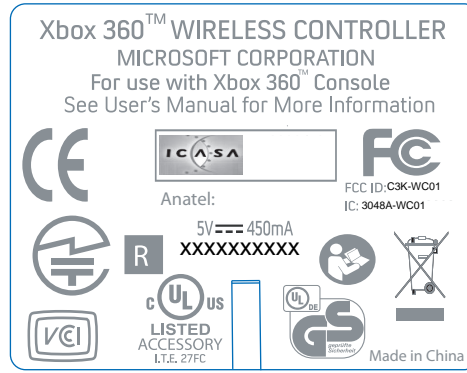

200%

Please Note:
 The colors shown are not
 for color matching purposes.
 They are for reference only

-  = Medium Fusion Gray
-  = Chill
-  = Varnish-Free area
-  = Die line

Microsoft

PROPRIETARY NOTE	PART NUMBER	DESCRIPTION	COLOR SPECIFICATIONS	
THE INFORMATION CONTAINED HEREON IS CONFIDENTIAL, IS SUBMITTED IN CONFIDENCE, AND IS PROPRIETARY INFORMATION OF MICROSOFT CORPORATION, AND SHALL ONLY BE USED IN THE FURTHERANCE OF, THE CONTRACT OF WHICH THIS DRAWING FORMS A PART, AND SHALL NOT, WITHOUT MICROSOFT CORPORATION'S PRIOR WRITTEN APPROVAL, BE REPRODUCED OR IN ANY WAY USED IN WHOLE OR IN PART IN CONNECTION WITH SERVICES OR EQUIPMENT HEREON MAY NOT BE DISCLOSED TO A THIRD PARTY WITHOUT CONSENT OF MICROSOFT CORPORATION, AND THEN, ONLY PURSUANT TO A MICROSOFT APPROVED NONDISCLOSURE AGREEMENT.	X804645-004	LABEL, WIRELESS CNTR, PRODUCT ID		
	SCALE 1:1	DRAWN BY / DATE Lawrence / 08-03-06		
	SOFTWARE / VERSION Illustrator CS2	ARTWORK NUMBER AW804645-004.ai		REVISION A