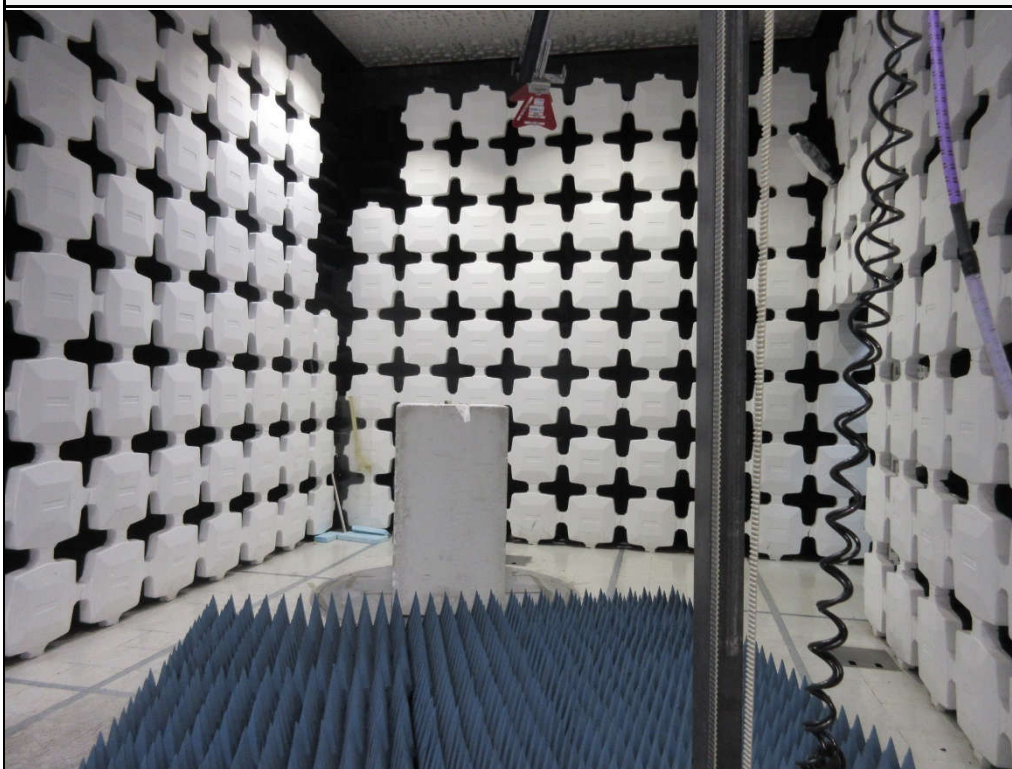

Test Setup for Spurious Radiated Emissions, 1 – 18GHz – Antenna Polarization Horizontal

Test Setup for Spurious Radiated Emissions, 1 – 18GHz – Antenna Polarization Vertical

Test Setup for Spurious Radiated Emissions, 18 – 25GHz – Antenna Polarization Horizontal

Test Setup for Spurious Radiated Emissions, 18 – 25GHz – Antenna Polarization Vertical