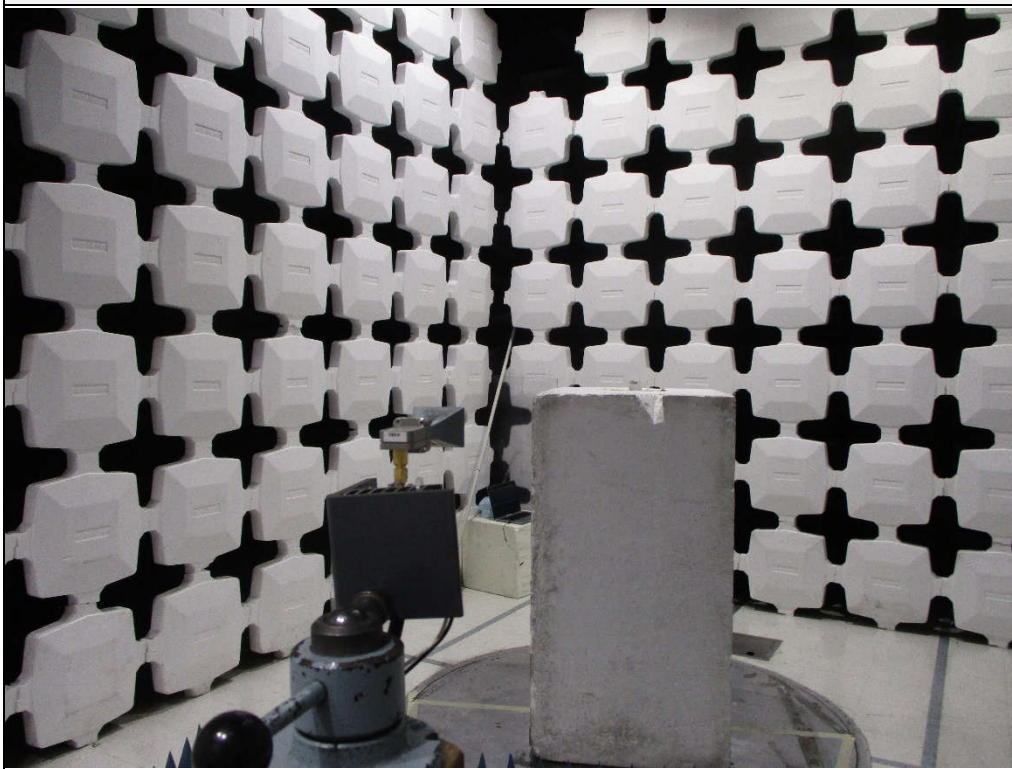

Test Setup for Spurious Radiated Emissions, 30MHz – 1GHz – Antenna Polarization Horizontal

Test Setup for Spurious Radiated Emissions, 30MHz – 1GHz – Antenna Polarization Vertical

Test Setup for Spurious Radiated Emissions, 1 – 18GHz – Antenna Polarization Horizontal

Test Setup for Spurious Radiated Emissions, 1 – 18GHz – Antenna Polarization Vertical

Test Setup for Spurious Radiated Emissions, Above 18GHz – Antenna Polarization Horizontal

Test Setup for Spurious Radiated Emissions, Above 18GHz – Antenna Polarization Vertical