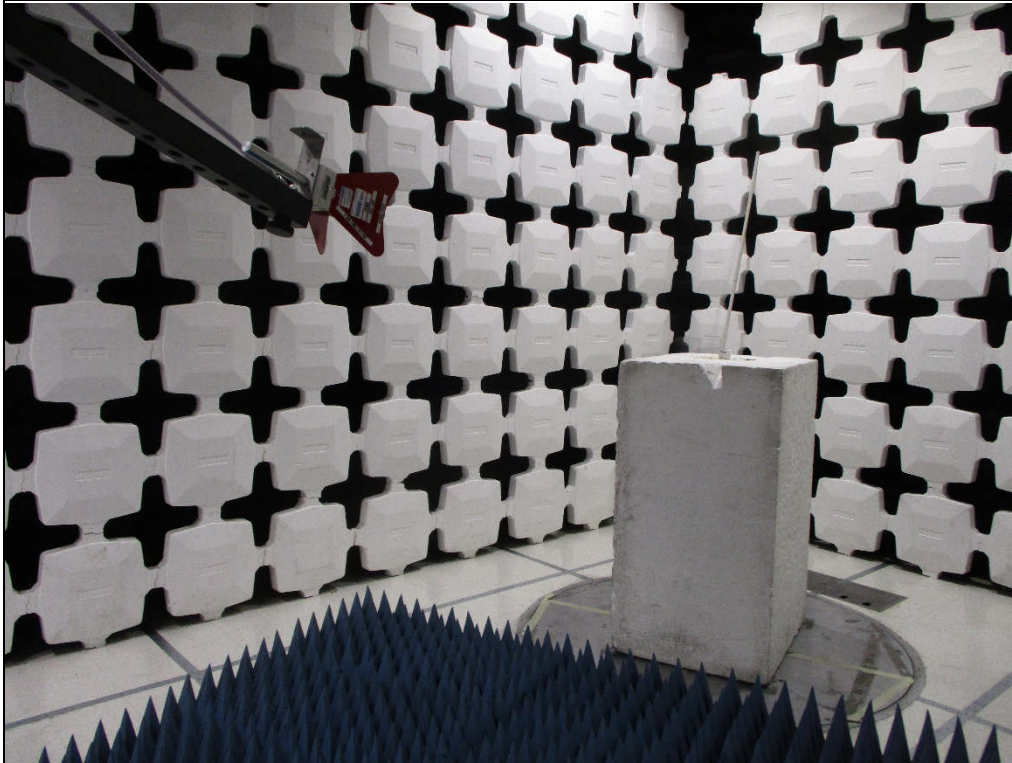

Test Setup for Spurious Radiated Emissions, 30MHz – 1GHz – Antenna Polarization Horizontal

Test Setup for Spurious Radiated Emissions, 30MHz – 1GHz – Antenna Polarization Vertical

Test Setup for Spurious Radiated Emissions, 1 – 18GHz – Antenna Polarization Horizontal

Test Setup for Spurious Radiated Emissions, 1 – 18GHz – Antenna Polarization Vertical

Test Setup for Spurious Radiated Emissions, Above 18GHz – Antenna Polarization Horizontal

Test Setup for Spurious Radiated Emissions, Above 18GHz – Antenna Polarization Vertical