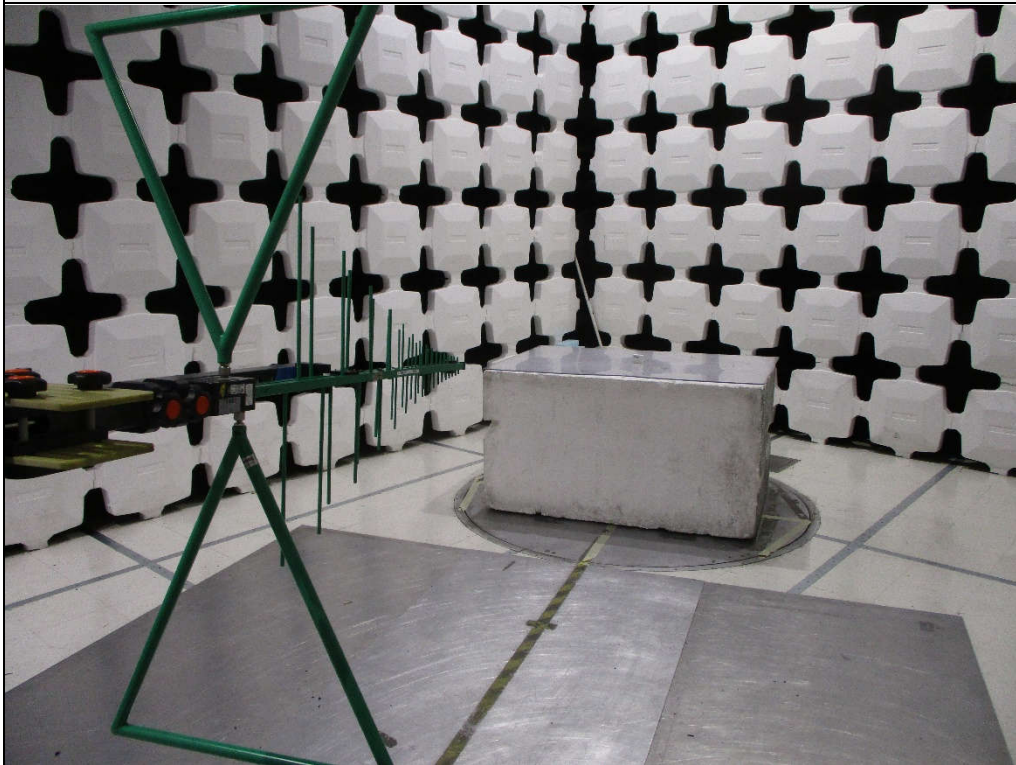

Test Setup for Spurious Radiated Emissions, 30MHz – 1GHz – Antenna Polarization Horizontal

Test Setup for Spurious Radiated Emissions, 30MHz – 1GHz – Antenna Polarization Vertical

Test Setup for Spurious Radiated Emissions, 1 – 18GHz – Antenna Polarization Horizontal

Test Setup for Spurious Radiated Emissions, 1 – 18GHz – Antenna Polarization Vertical

Test Setup for Spurious Radiated Emissions, Above 18GHz – Antenna Polarization Horizontal

Test Setup for Spurious Radiated Emissions, Above 18GHz – Antenna Polarization Vertical