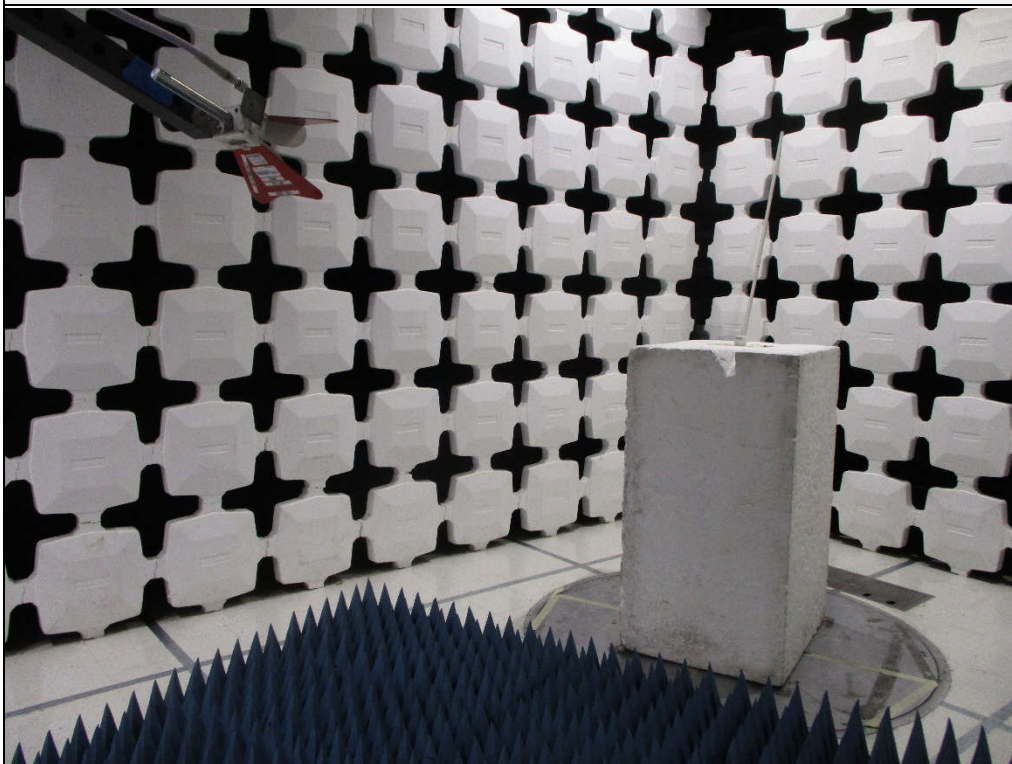

Test Setup for Spurious Radiated Emissions, 30MHz – 1GHz – Antenna Polarization Horizontal

Test Setup for Spurious Radiated Emissions, 30MHz – 1GHz – Antenna Polarization Vertical

Test Setup for Spurious Radiated Emissions, 1 – 18GHz – Antenna Polarization Horizontal

Test Setup for Spurious Radiated Emissions, 1 – 18GHz – Antenna Polarization Vertical

Test Setup for Spurious Radiated Emissions, Above 18GHz – Antenna Polarization Horizontal

Test Setup for Spurious Radiated Emissions, Above 18GHz – Antenna Polarization Vertical