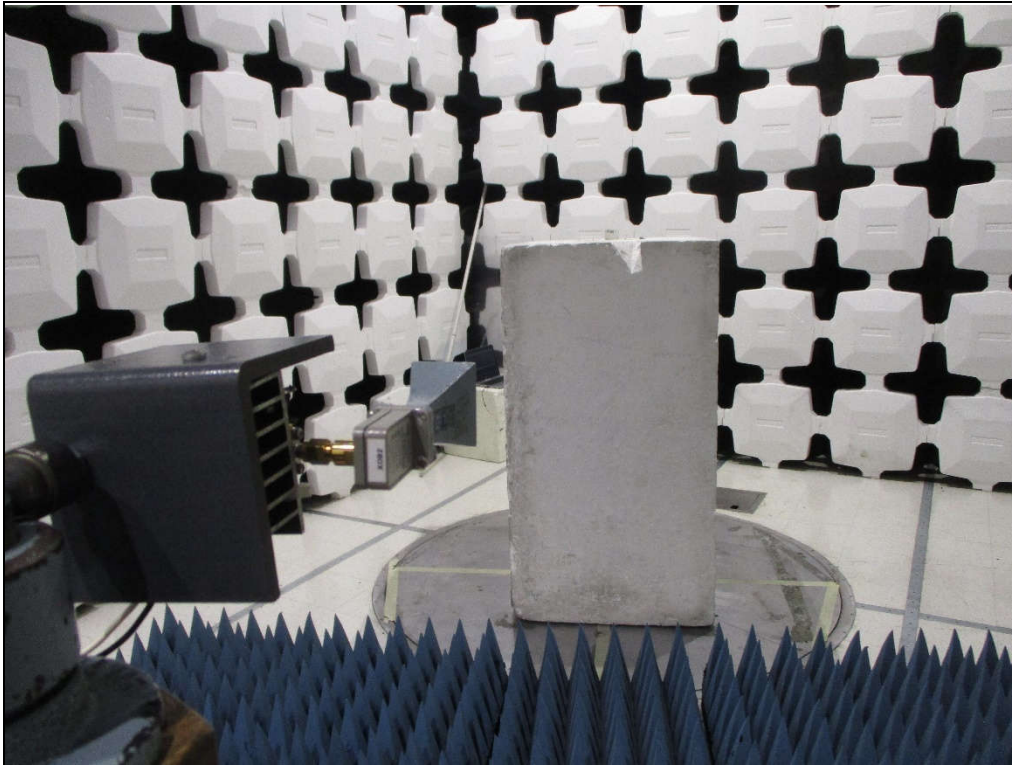

Test Setup for Spurious Radiated Emissions, 30MHz – 1GHz – Antenna Polarization Horizontal

Test Setup for Spurious Radiated Emissions, 30MHz – 1GHz – Antenna Polarization Vertical

Test Setup for Spurious Radiated Emissions, 1 – 18GHz – Antenna Polarization Horizontal

Test Setup for Spurious Radiated Emissions, 1 – 18GHz – Antenna Polarization Vertical

Test Setup for Spurious Radiated Emissions, Above 18GHz – Antenna Polarization Horizontal

Test Setup for Spurious Radiated Emissions, Above 18GHz – Antenna Polarization Vertical