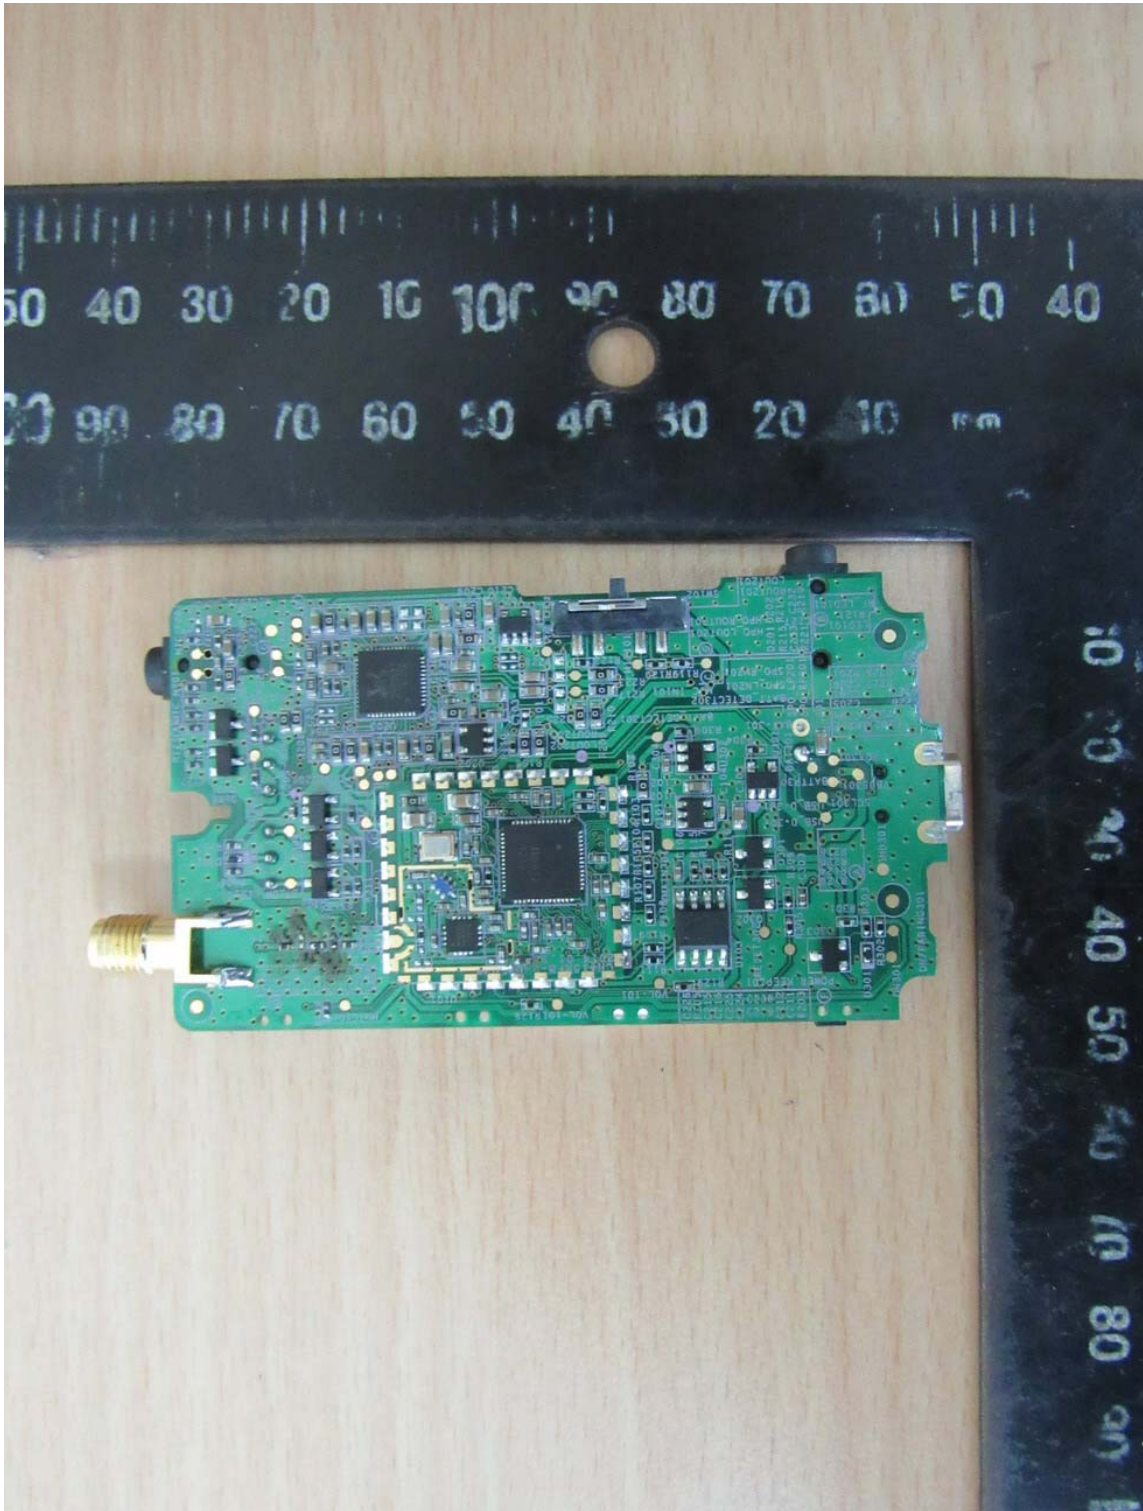

Registration number: W6M21505-15030-C-1
FCC ID: BZBPRO-XD
IC: 2817B-PROXD

Internal Photos

Registration number: W6M21505-15030-C-1
FCC ID: BZBPRO-XD
IC: 2817B-PROXD

Worldwide Testing Services(Taiwan) Co., Ltd.

Registration number: W6M21505-15030-C-1
FCC ID: BZBPRO-XD
IC: 2817B-PROXD

Worldwide Testing Services(Taiwan) Co., Ltd.

Registration number: W6M21505-15030-C-1
FCC ID: BZBPRO-XD
IC: 2817B-PROXD