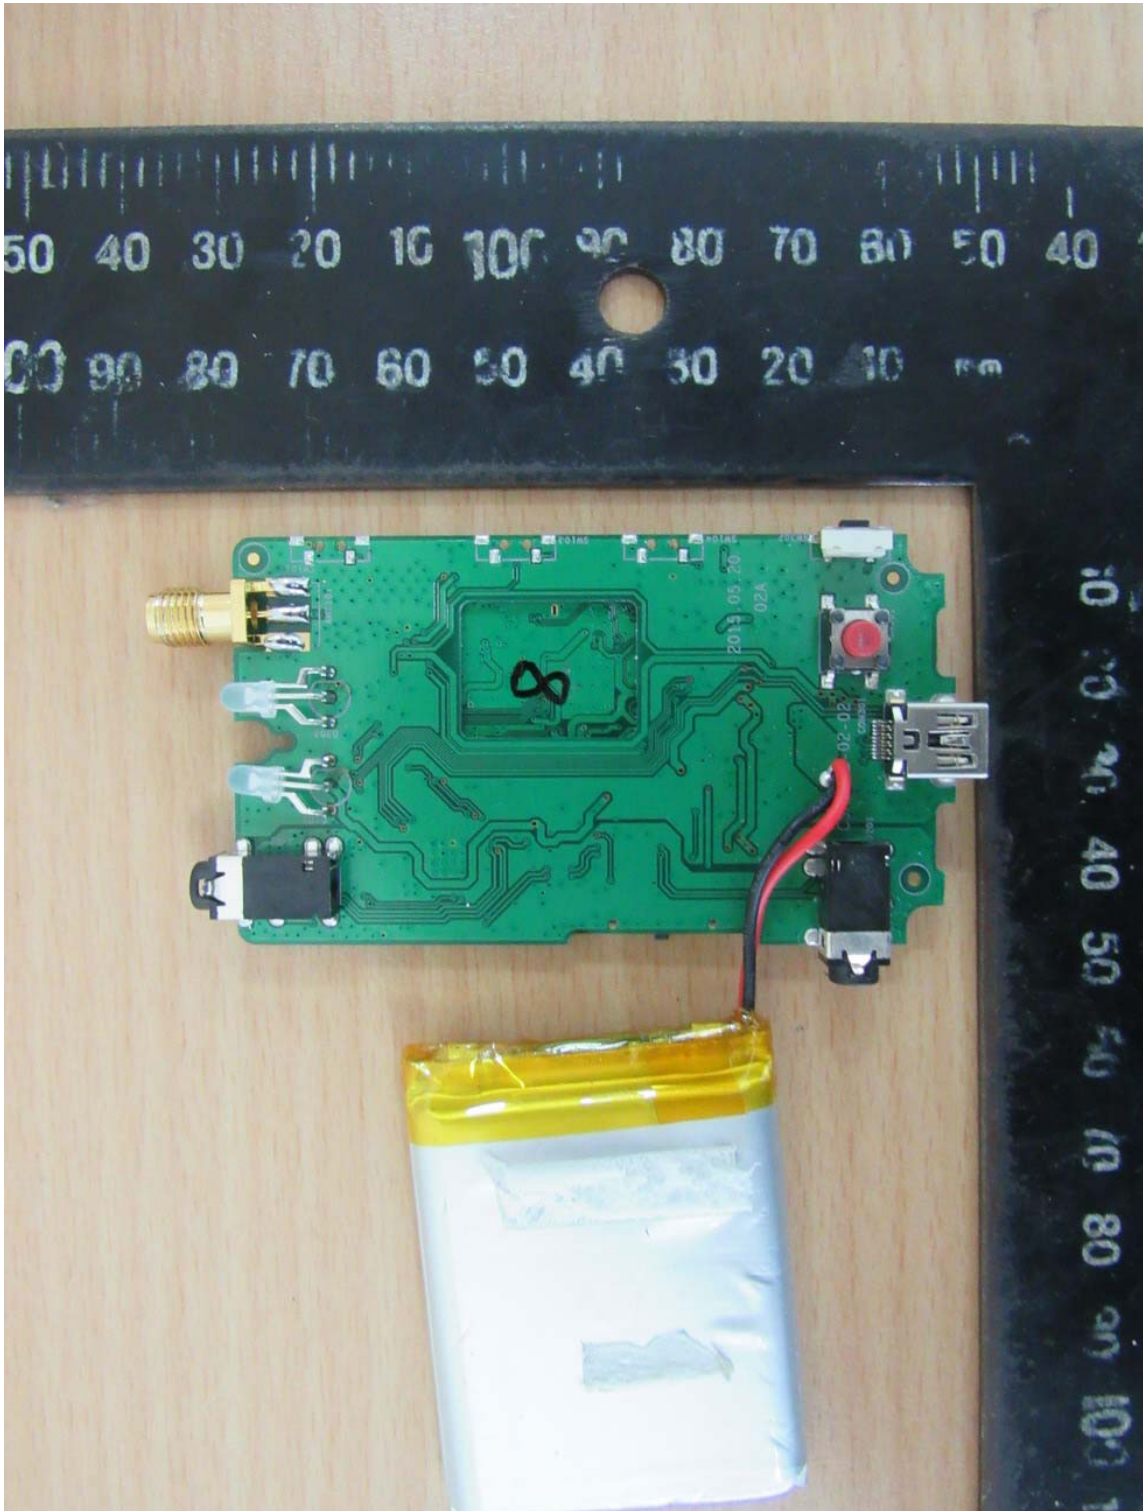

Registration number: W6M21505-15030-C-1
FCC ID: BZBPRO-XD
IC: 2817B-PROXD

Internal Photos

Registration number: W6M21505-15030-C-1
FCC ID: BZBPRO-XD
IC: 2817B-PROXD

Worldwide Testing Services(Taiwan) Co., Ltd.

Registration number: W6M21505-15030-C-1
FCC ID: BZBPRO-XD
IC: 2817B-PROXD

Worldwide Testing Services(Taiwan) Co., Ltd.

Registration number: W6M21505-15030-C-1
FCC ID: BZBPRO-XD
IC: 2817B-PROXD