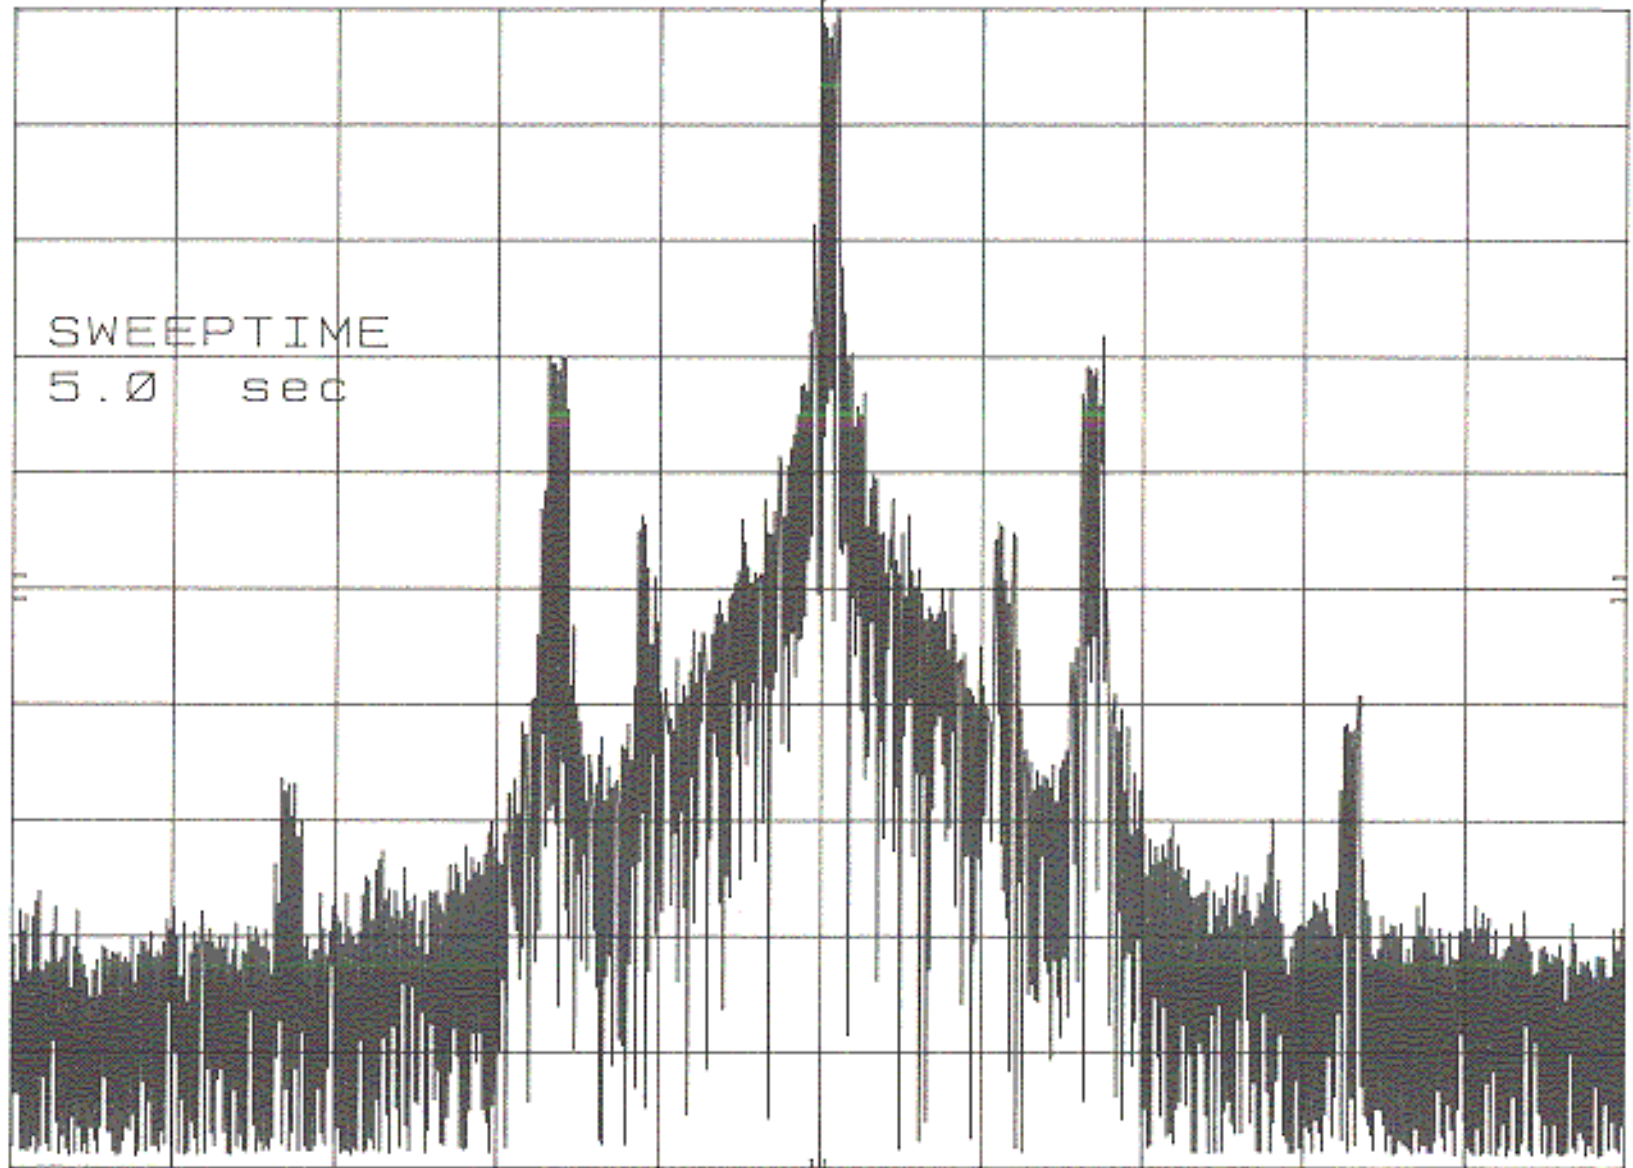

MKR 794.4980 MHz
-19.00 dBm

hp REF -20.1 dBm ATTEN 0 dB + 20 dB

10 dB/

SWEPTIME
5.0 sec

CENTER 794.4980 MHz SPAN 200.0 kHz
RES BW 300 Hz VBW 100 kHz SWP 5.0 sec