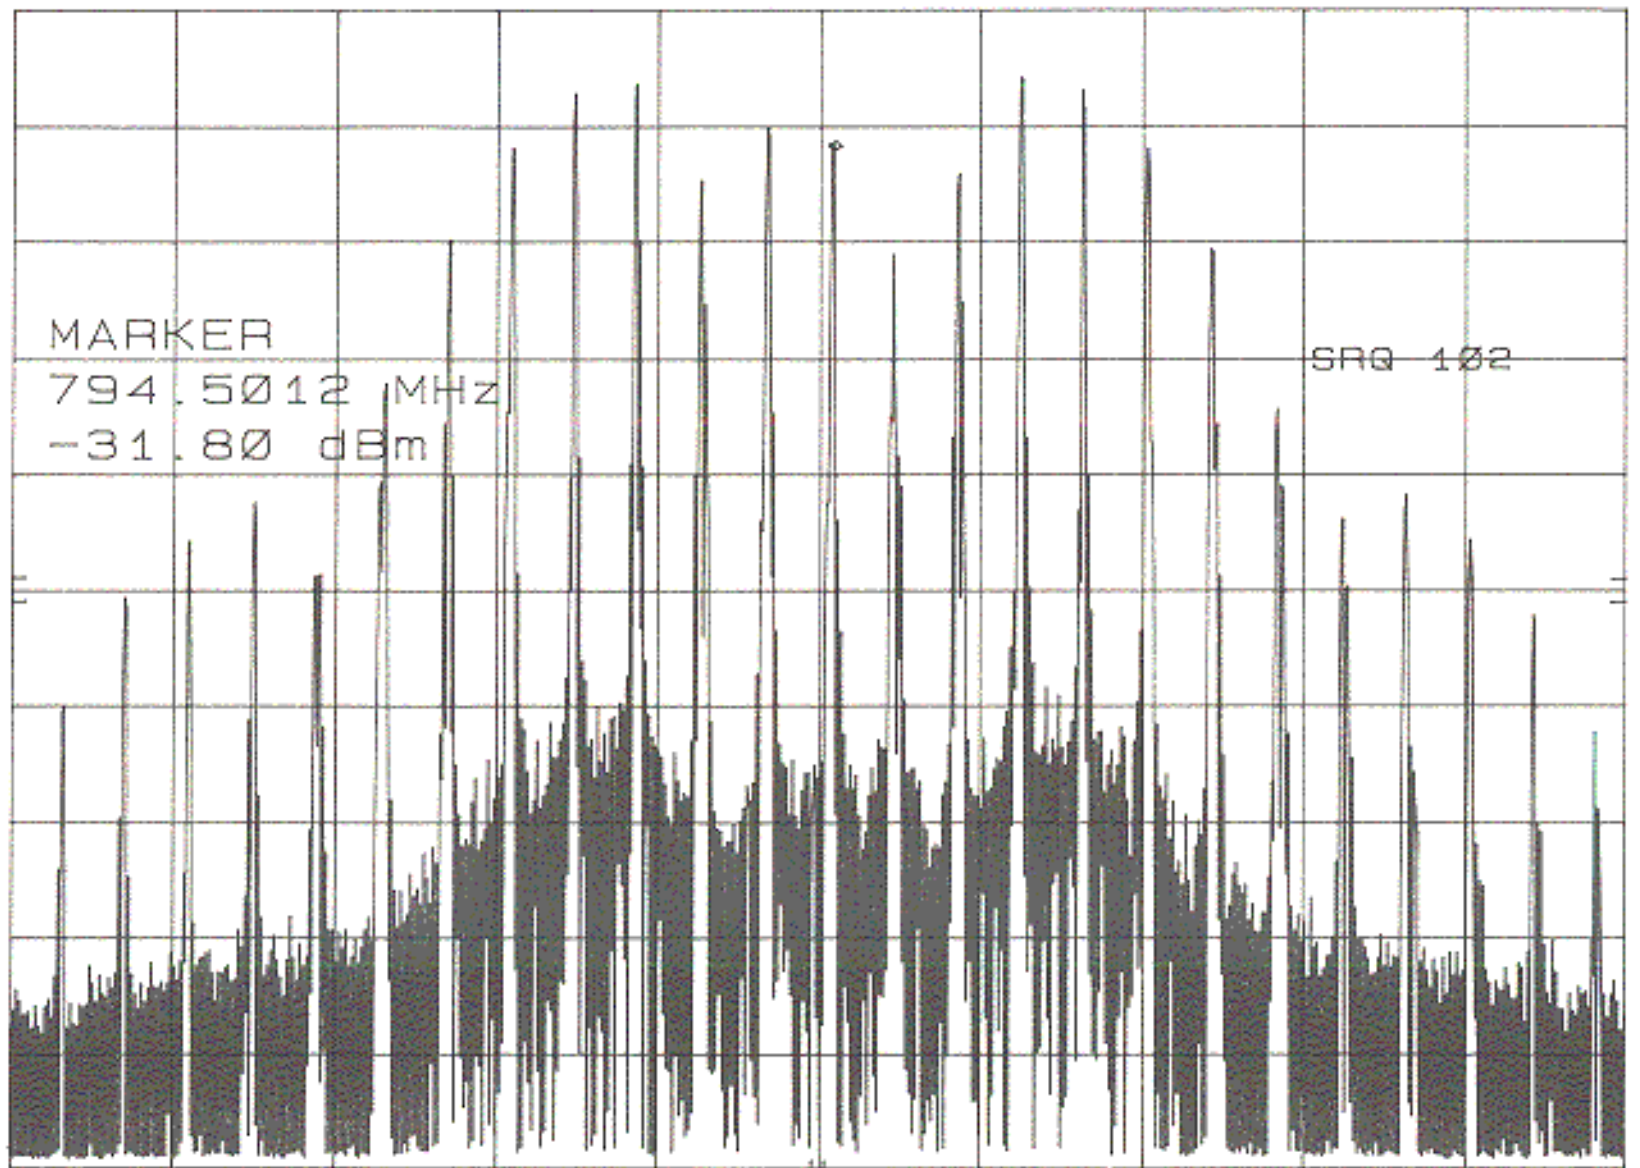

hp

REF -20.1 dBm ATTEN 0 dB + 20 dB

MKR 794.5012 MHz
-31.80 dBm

10 dB/

MARKER
794.5012 MHz
-31.80 dBm

SRQ 102

CENTER 794.4980 MHz

RES BW 300 Hz

VBW 100 kHz

SPAN 400.0 kHz

SWP 10 sec