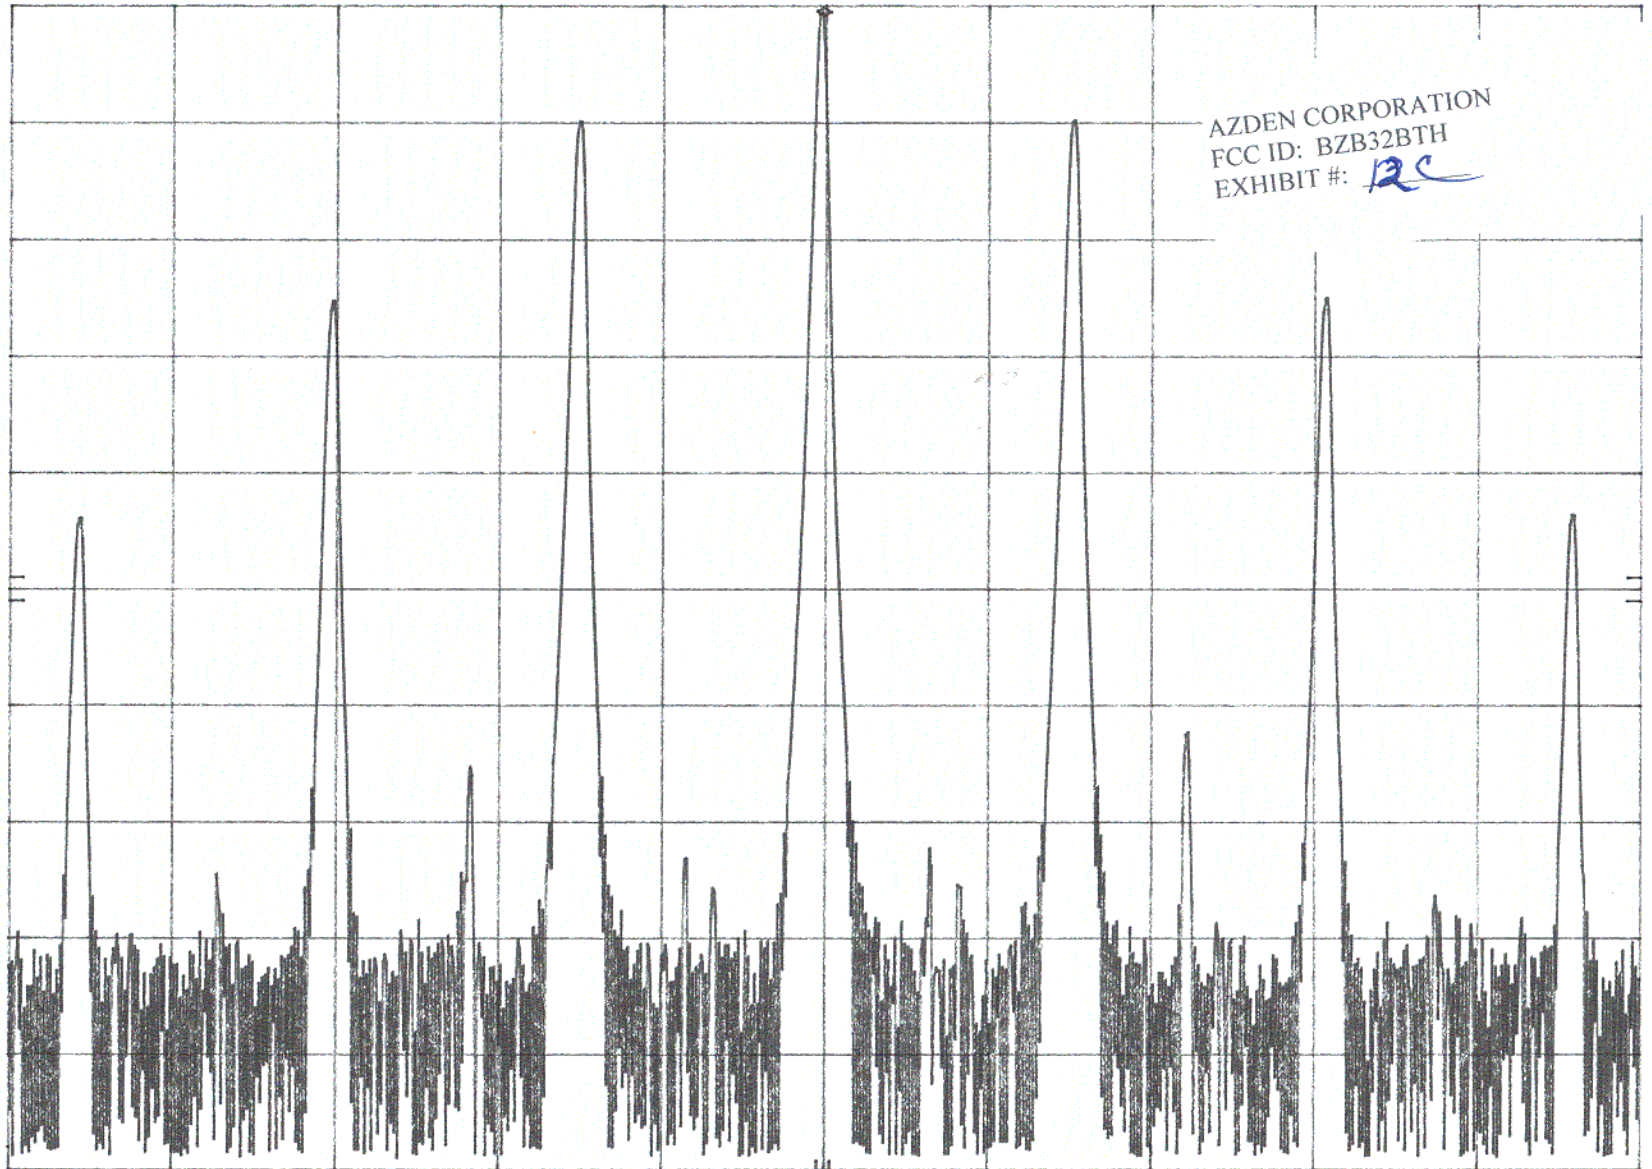

CW

MKR 184.02500 MHz
76.80 dB μ V

hp REF 77.0 dB μ V ATTEN 10 dB +0 dB

10 dB/

OFFSET
-20.0
dB

AZDEN CORPORATION
FCC ID: BZB32BTH
EXHIBIT #: 12A

CENTER 184.02500 MHz SPAN 50.00 kHz
RES BW 300 Hz VBW 100 kHz SWP 1.0 sec

2.5 kHz

MKR 184.0175 MHz
69.00 dB μ V

hp REF 77.0 dB μ V ATTEN 10 dB +0 dB

10 dB/

OFFSET
-20.0
dB

AZDEN CORPORATION
FCC ID: BZB32BTH
EXHIBIT #: 12B

CENTER 184.0250 MHz RES BW 300 Hz VBW 100 kHz SPAN 100.0 kHz SWP 2.0 sec

15 kHz

MKR 184.0248 MHz
76.50 dB μ V

hp REF 77.0 dB μ V ATTEN 10 dB +0 dB

10 dB/

OFFSET
-20.0
dB

AZDEN CORPORATION
FCC ID: BZB32BTH
EXHIBIT #: *RC*

CENTER 184.0250 MHz SPAN 100.0 kHz
RES BW 300 Hz VBW 100 kHz SWP 2.0 sec