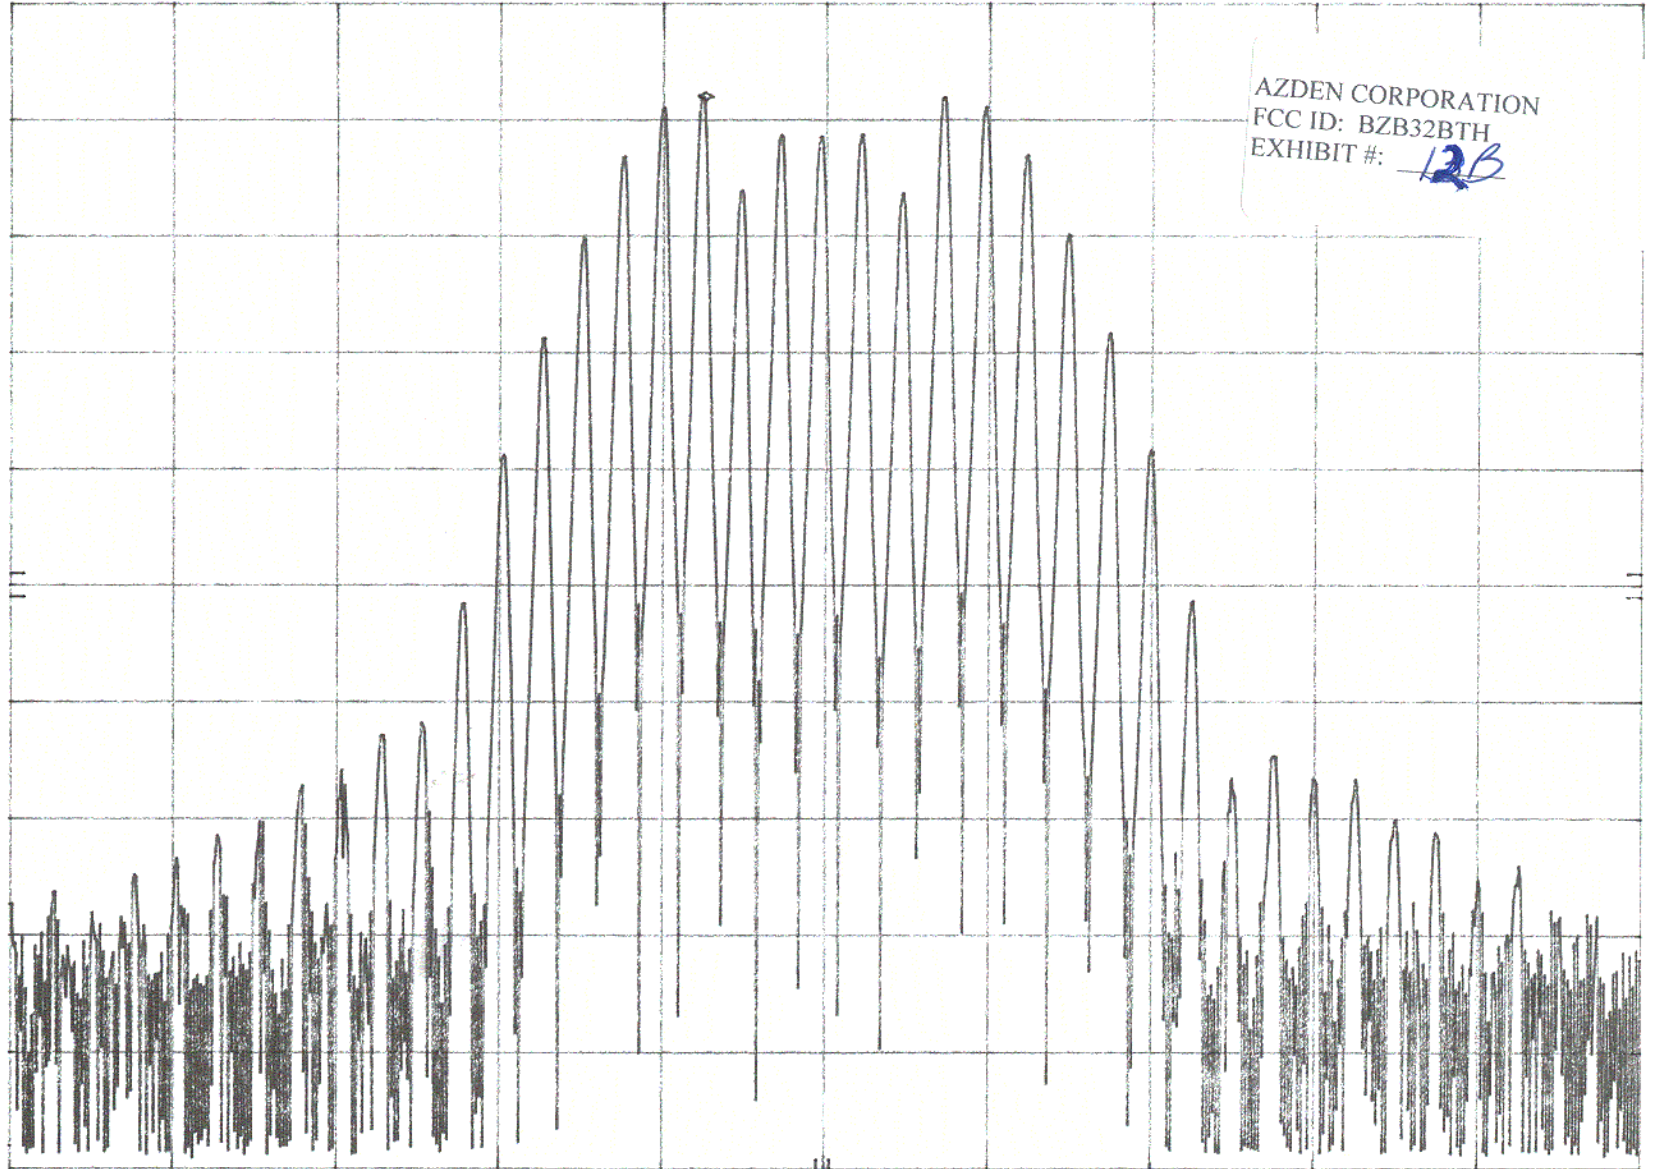

CW

MKR 184.02500 MHz
76.80 dB μ V

hp REF 77.0 dB μ V ATTEN 10 dB +0 dB

10 dB/

OFFSET
-20.0
dB

AZDEN CORPORATION
FCC ID: BZB32BTH
EXHIBIT #: 12A

CENTER 184.02500 MHz SPAN 50.00 kHz
RES BW 300 Hz VBW 100 kHz SWP 1.0 sec

2.5 kHz

MKR 184.0175 MHz
69.00 dB μ V

hp REF 77.0 dB μ V ATTEN 10 dB +0 dB

10 dB/

OFFSET
-20.0
dB

AZDEN CORPORATION
FCC ID: BZB32BTH
EXHIBIT #: 12B

CENTER 184.0250 MHz RES BW 300 Hz VBW 100 kHz SPAN 100.0 kHz SWP 2.0 sec

15 kHz

MKR 184.0248 MHz
76.50 dB μ V

hp REF 77.0 dB μ V ATTEN 10 dB +0 dB

10 dB/

OFFSET
-20.0
dB

AZDEN CORPORATION
FCC ID: BZB32BTH
EXHIBIT #: *RC*

CENTER 184.0250 MHz SPAN 100.0 kHz
RES BW 300 Hz VBW 100 kHz SWP 2.0 sec