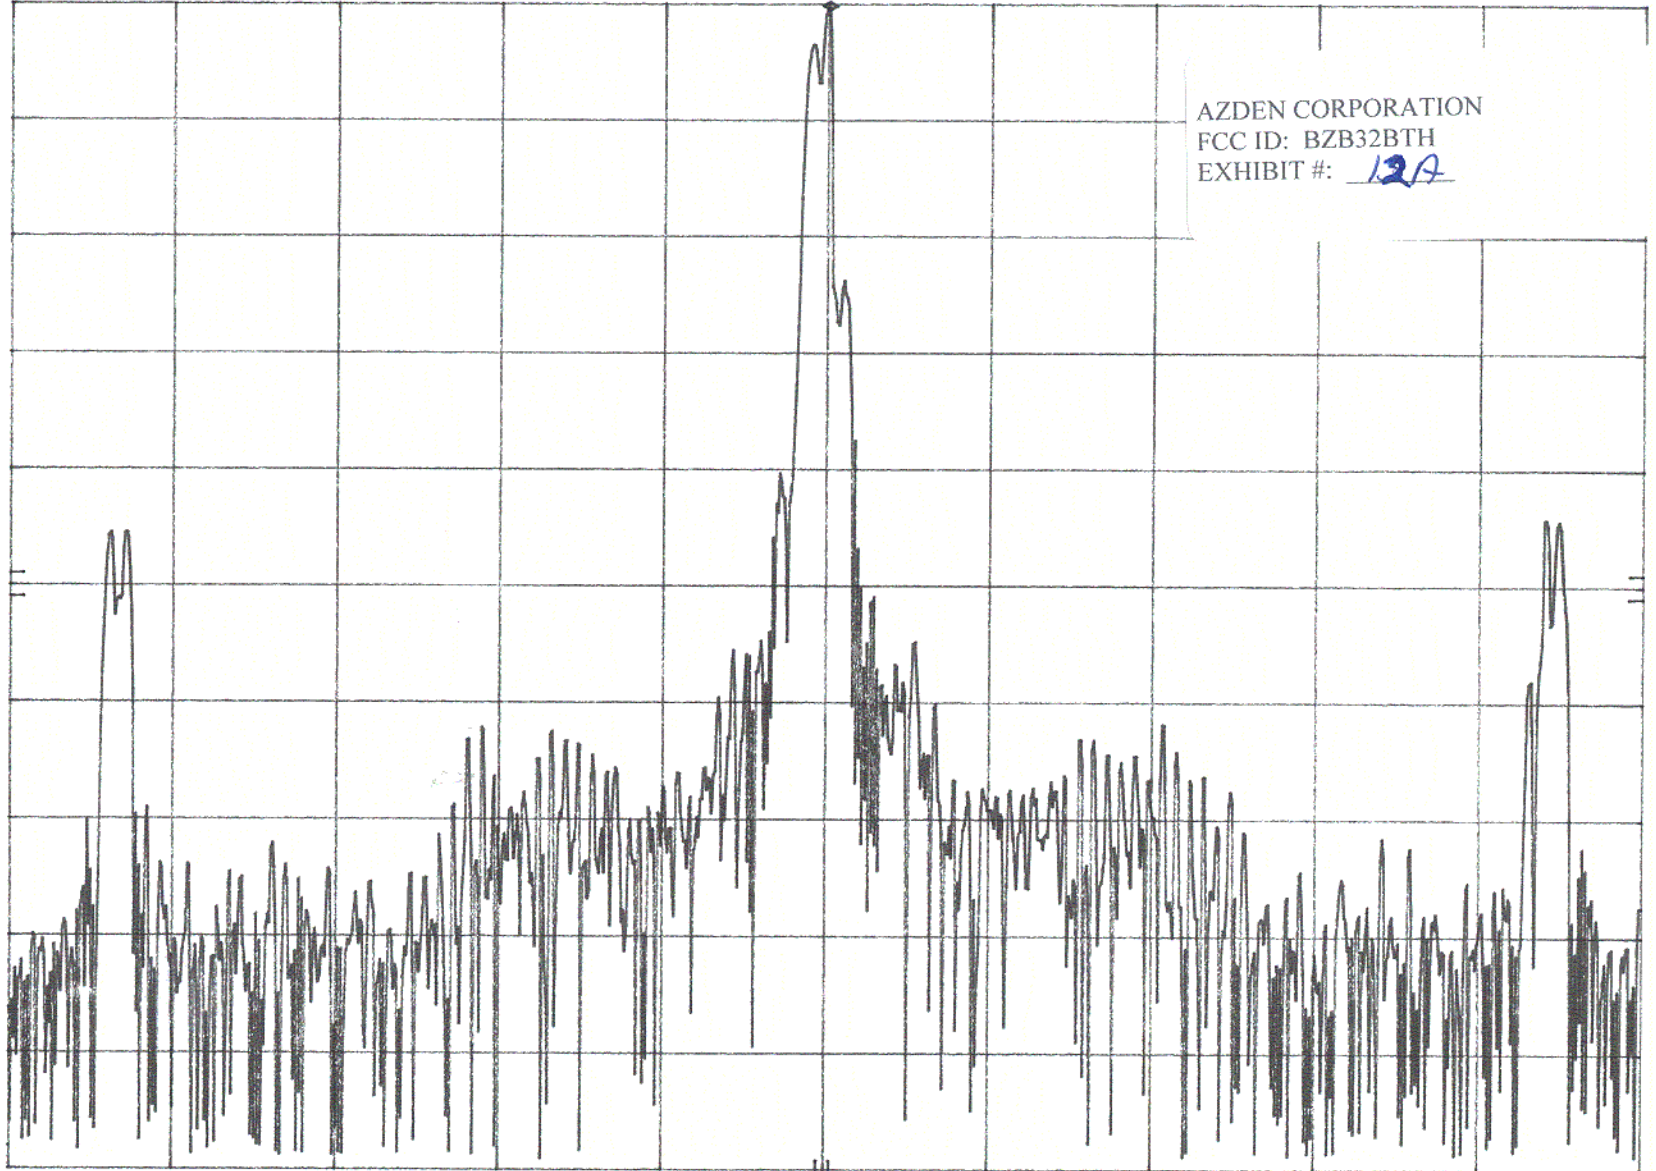

CW

MKR 184.02500 MHz
76.80 dB μ V

hp REF 77.0 dB μ V ATTEN 10 dB +0 dB

10 dB/

OFFSET
-20.0
dB

AZDEN CORPORATION
FCC ID: BZB32BTH
EXHIBIT #: 12A

CENTER 184.02500 MHz SPAN 50.00 kHz
RES BW 300 Hz VBW 100 kHz SWP 1.0 sec

2.5 kHz

MKR 184.0175 MHz
69.00 dB μ V

hp REF 77.0 dB μ V ATTEN 10 dB +0 dB

10 dB/

OFFSET
-20.0
dB

AZDEN CORPORATION
FCC ID: BZB32BTH
EXHIBIT #: 12B

CENTER 184.0250 MHz RES BW 300 Hz VBW 100 kHz SPAN 100.0 kHz SWP 2.0 sec

15 kHz

MKR 184.0248 MHz
76.50 dB μ V

hp REF 77.0 dB μ V ATTEN 10 dB +0 dB

10 dB/

OFFSET
-20.0
dB

AZDEN CORPORATION
FCC ID: BZB32BTH
EXHIBIT #: *RC*

CENTER 184.0250 MHz SPAN 100.0 kHz
RES BW 300 Hz VBW 100 kHz SWP 2.0 sec