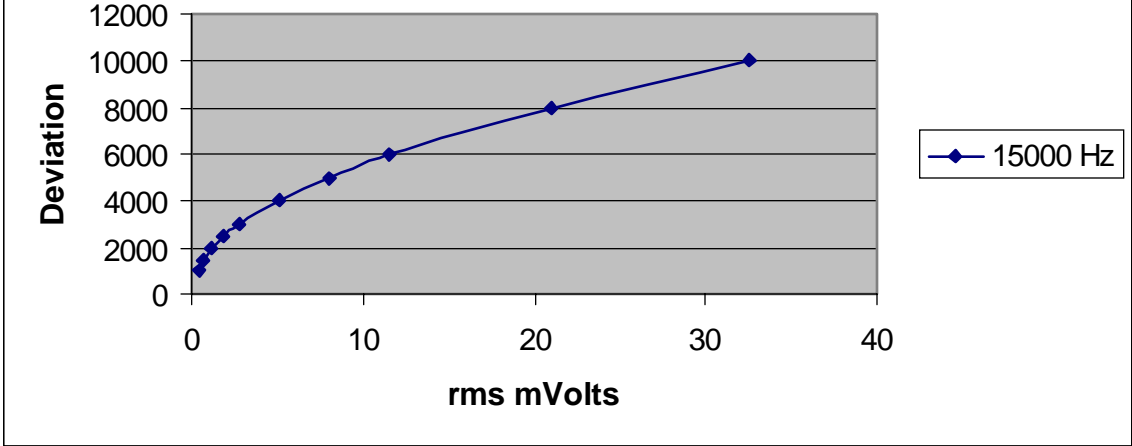

Modulation Limiting
Azden Corp.
BZB32BTH

AZDEN CORPORATION
FCC ID : BZB32BTH
EXHIBIT # : 11C