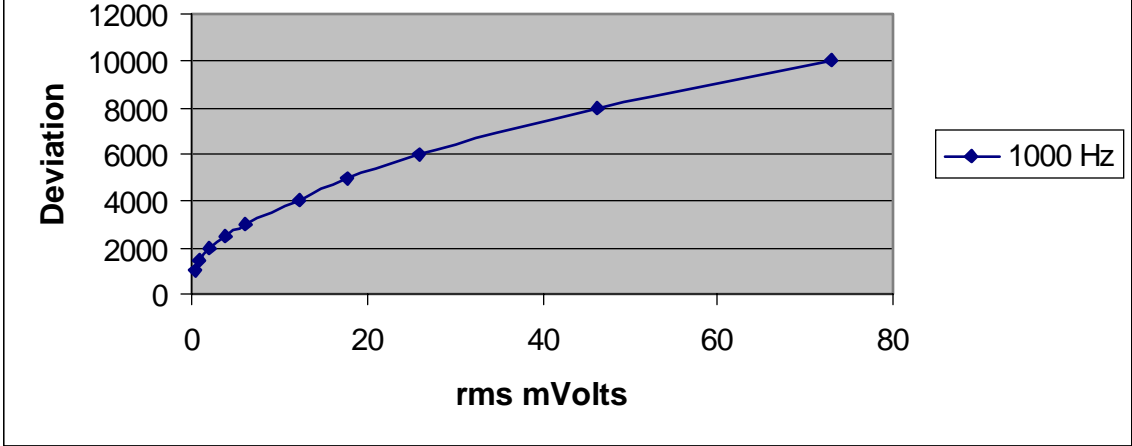

Modulation Limiting  
Azden Corp.  
BZB32BTH

AXDEN CORPORATION  
FCC ID : BZB32BTH  
EXHIBIT # : 11B