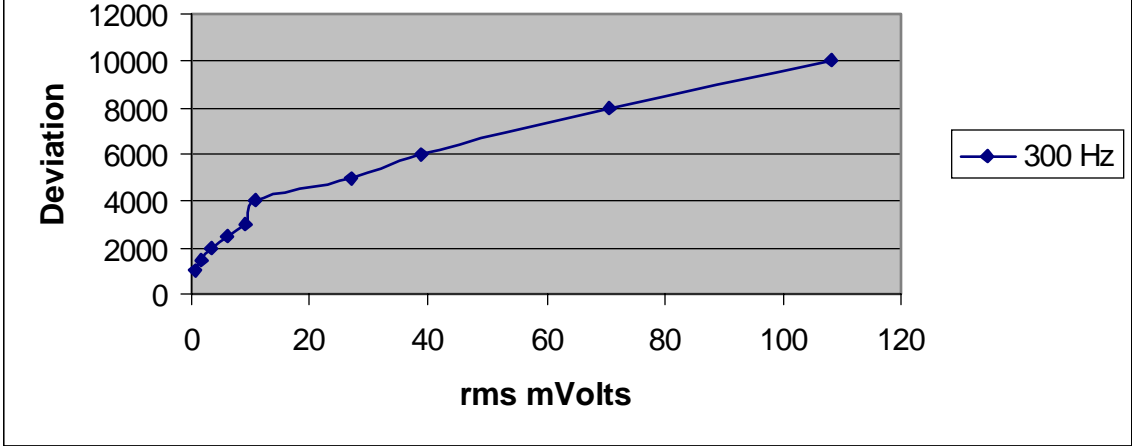

Modulation Limiting  
Azden Corp.  
BZB32BTH

AZDEN CORPORATION  
FCC ID BZB32BTH  
EXHIBIT # : 11A