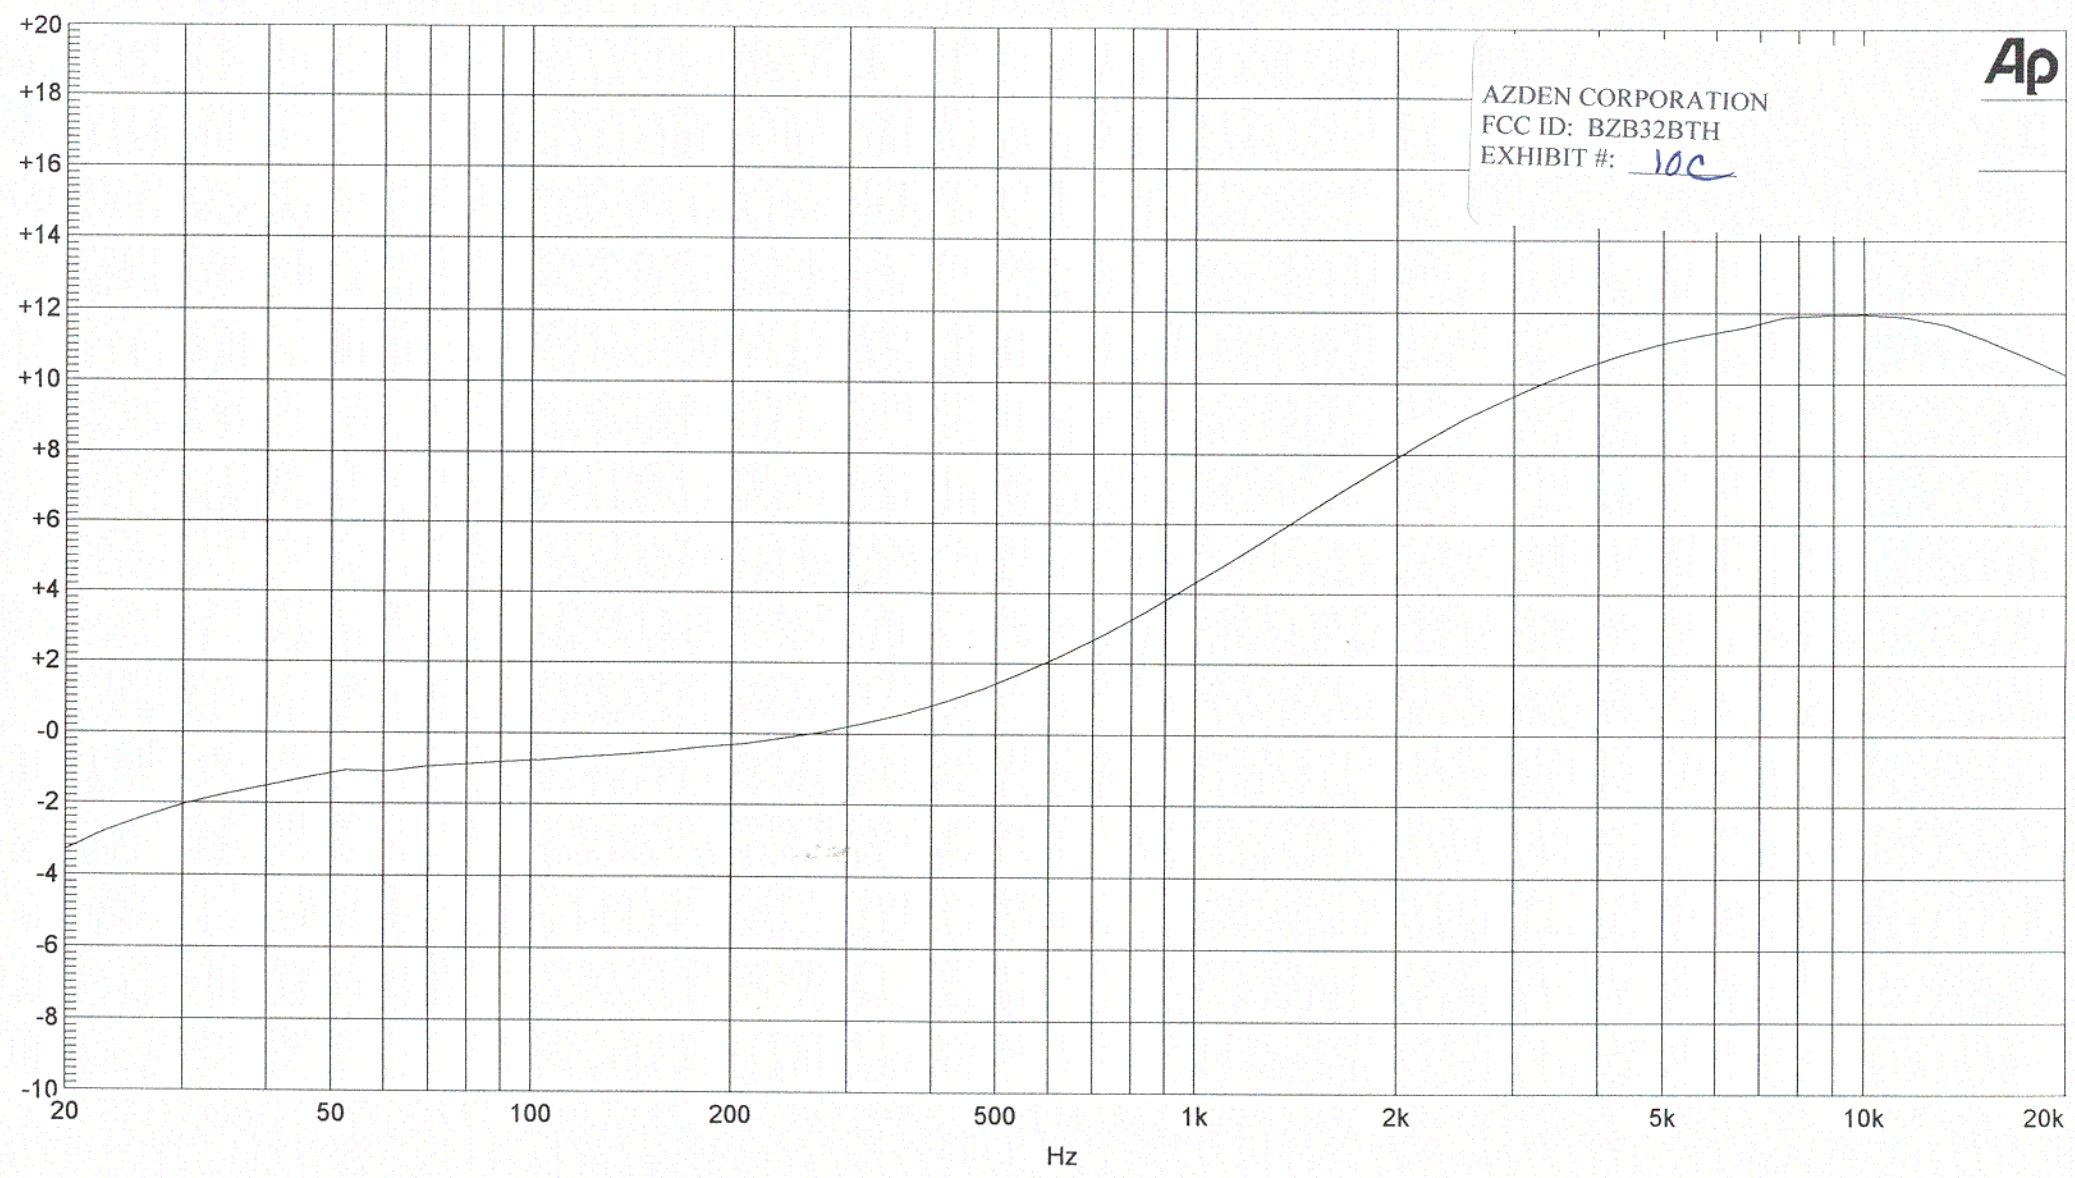

AZDEN CORPORATION  
FCC ID: BZB32BTH  
EXHIBIT #: 10A

Line Style	Thick	Data	Axis
Solid	1	Anlr.Level A	Left

Line Style	Thick	Data	Axis
Solid	1	Anlr.Level A	Left

AZDEN CORPORATION  
FCC ID: BZB32BTH  
EXHIBIT #: *10C*

Line Style	Thick	Data	Axis
Solid	1	Anlr.Level A	Left