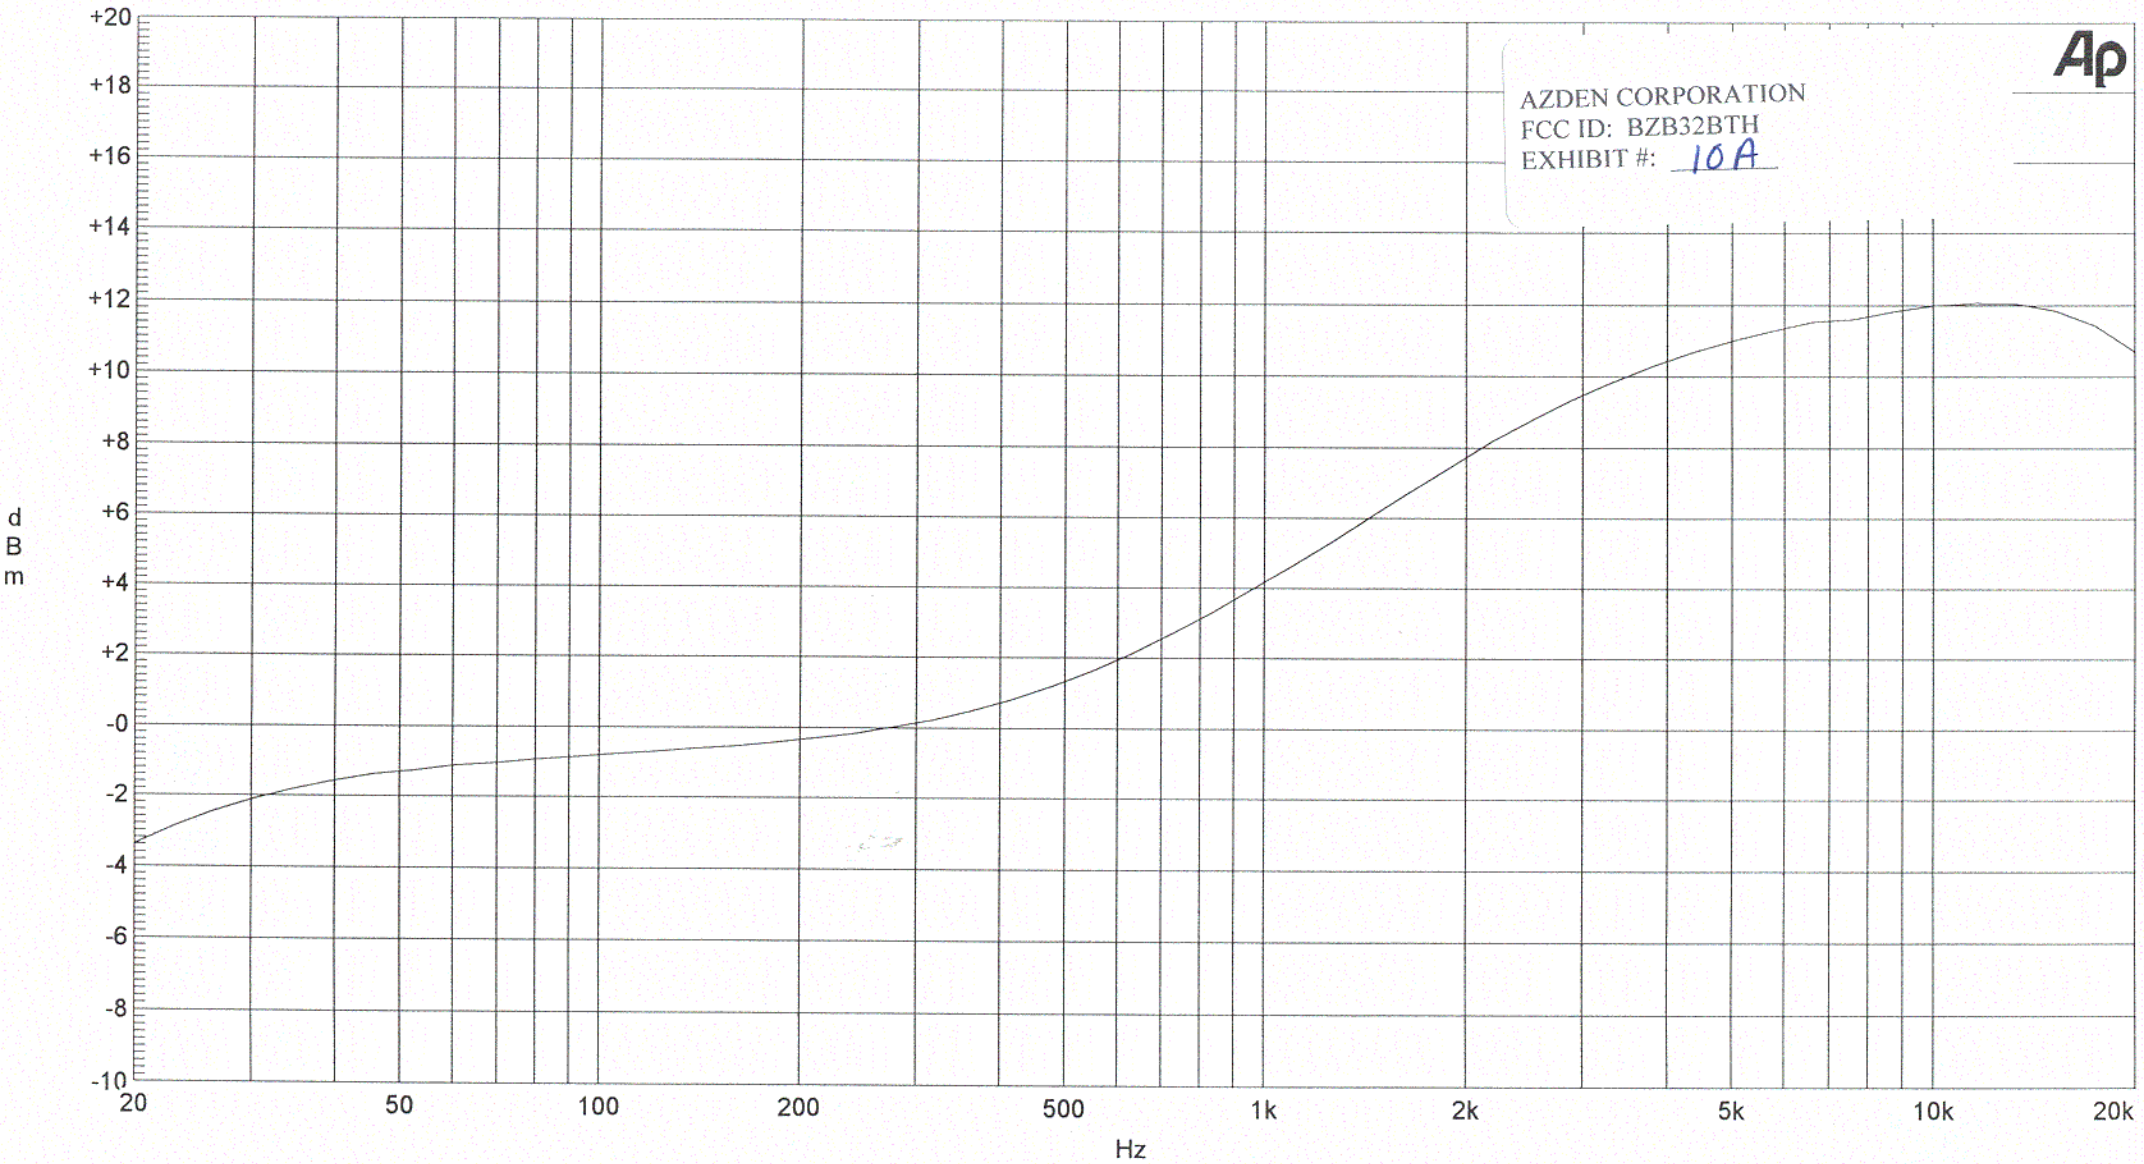

AZDEN CORPORATION  
FCC ID: BZB32BTH  
EXHIBIT #: 10A

Line Style	Thick	Data	Axis
Solid	1	Anlr.Level A	Left

Line Style	Thick	Data	Axis
Solid	1	Anlr.Level A	Left

AZDEN CORPORATION  
FCC ID: BZB32BTH  
EXHIBIT #: *10C*

Line Style	Thick	Data	Axis
Solid	1	Anlr.Level A	Left