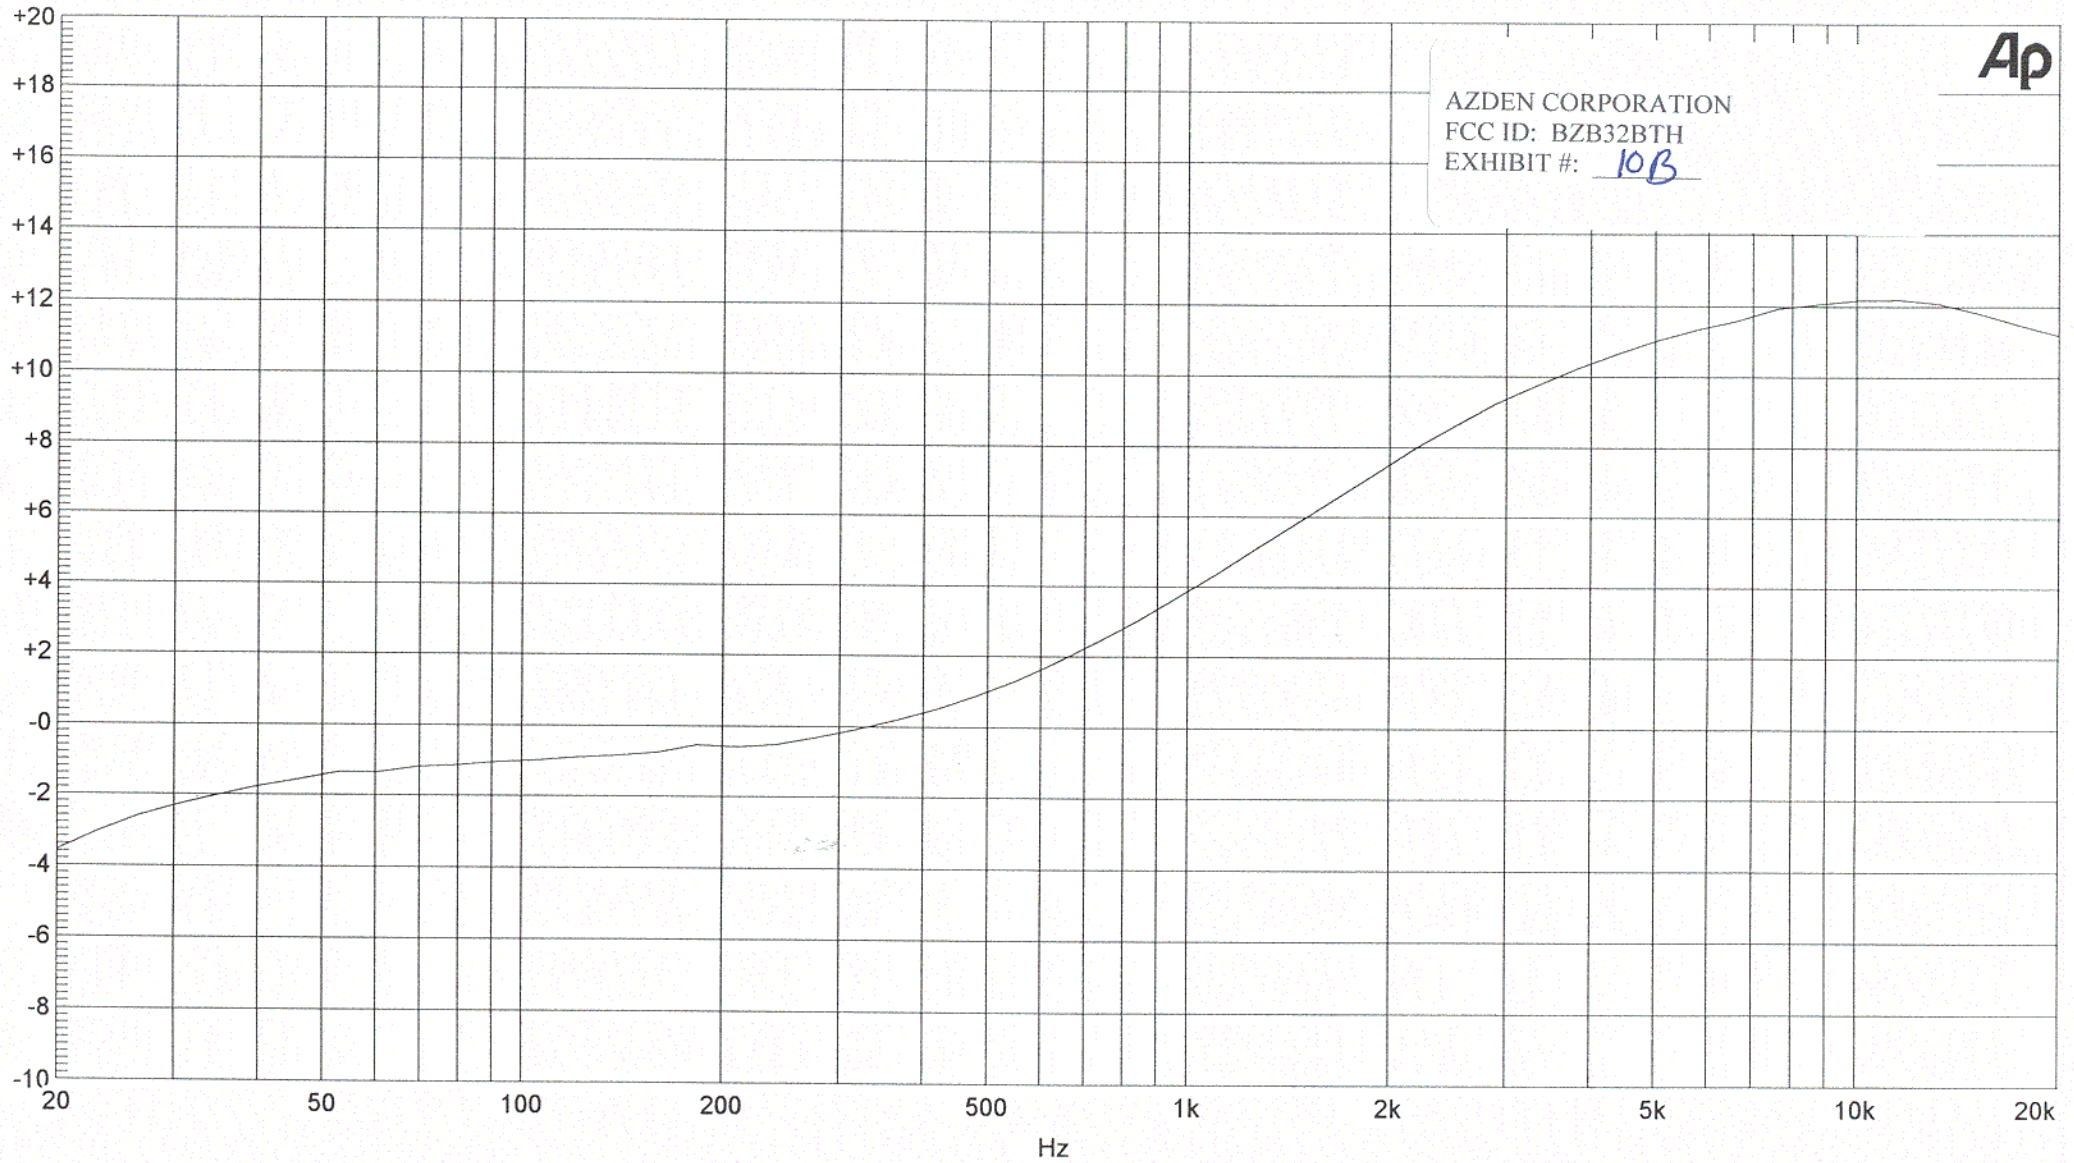

AZDEN CORPORATION  
FCC ID: BZB32BTH  
EXHIBIT #: 10A

Line Style	Thick	Data	Axis
Solid	1	Anlr.Level A	Left

Line Style	Thick	Data	Axis
Solid	1	Anlr.Level A	Left

AZDEN CORPORATION  
FCC ID: BZB32BTH  
EXHIBIT #: *10C*

Line Style	Thick	Data	Axis
Solid	1	Anlr.Level A	Left