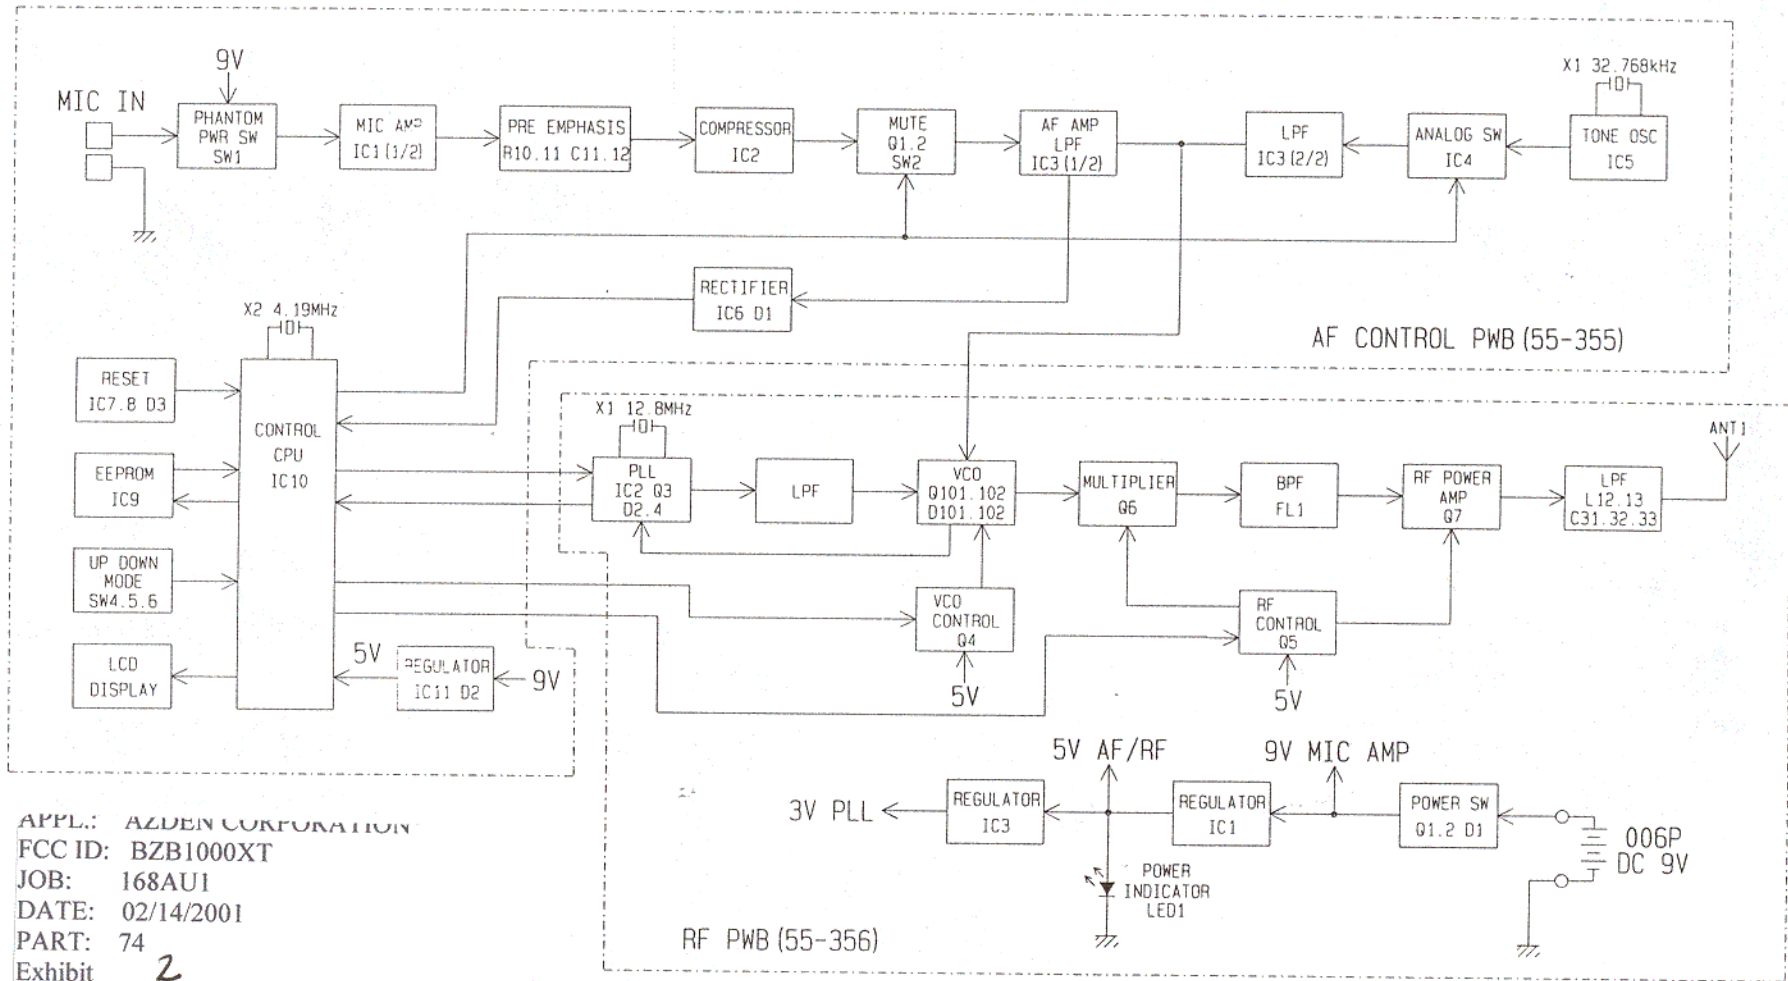

# 1000XT BLOCKDIAGRAM

APPL.: AZDEN CORPORATION  
 FCC ID: BZB1000XT  
 JOB: 168AU1  
 DATE: 02/14/2001  
 PART: 74  
 Exhibit 2