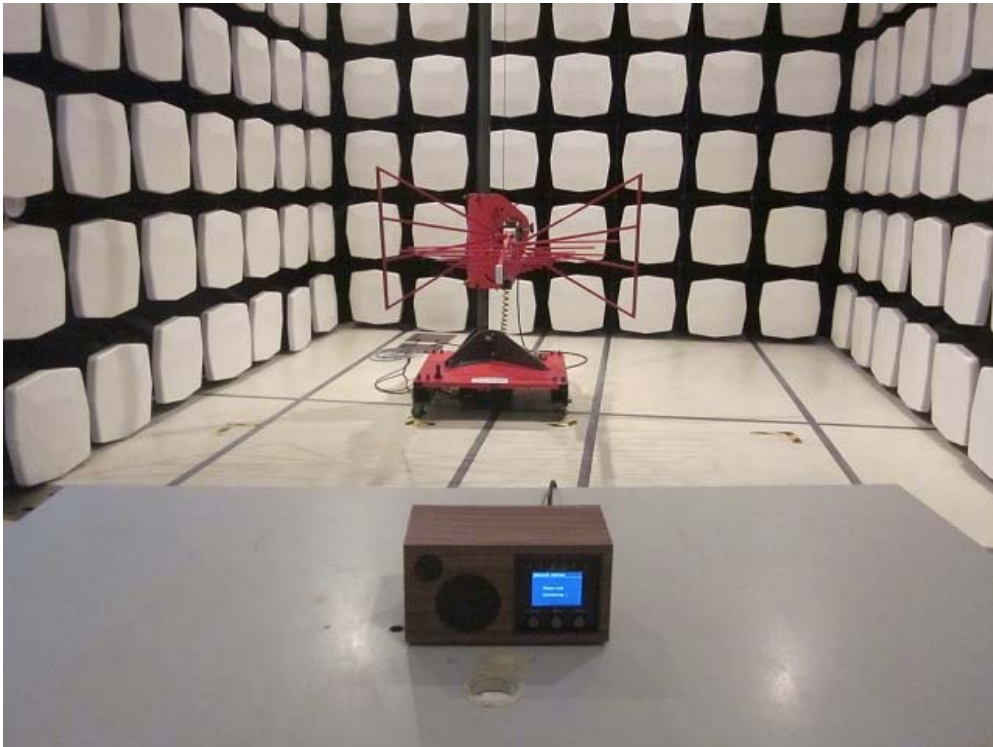

Test Photo

FCC ID: BZAWDFB16SOLO

Measurement of Radiated Emission Test Set Up

Measurement of Radiated Emission Test Set Up

Measurement of Radiated Emission Test Set Up

Measurement of Conducted Emission Test Set Up