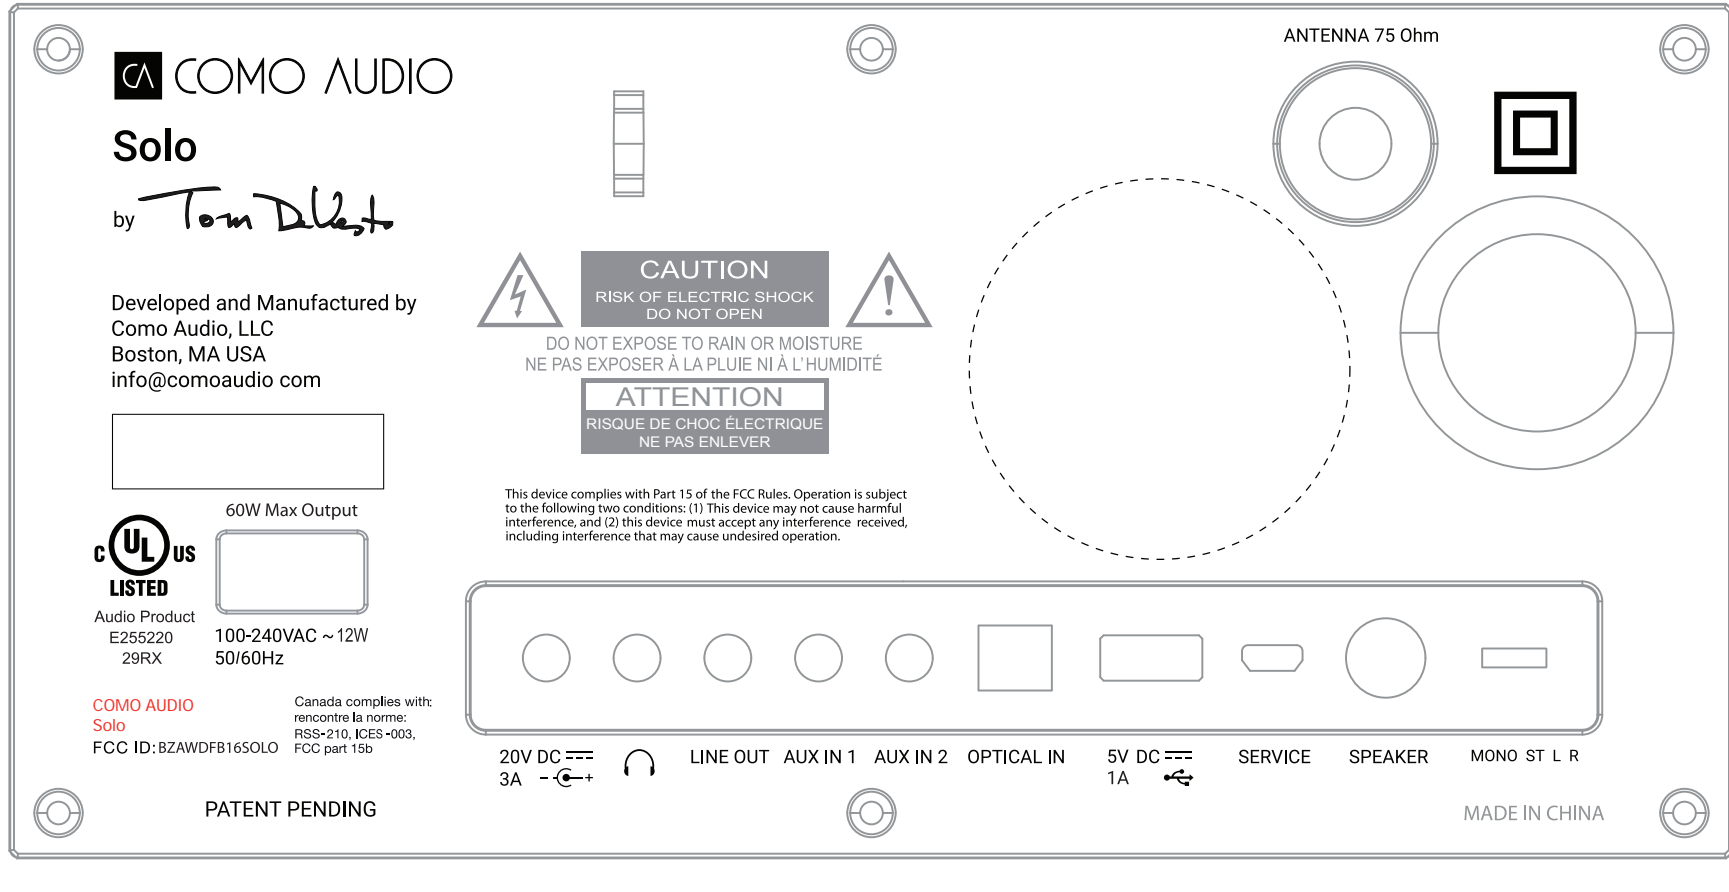

CA COMO AUDIO

SOLO GLOBAL COMPOSITION - mono radio - silkscreen PANTONE 427C on dark panel or PANTONE cool grey 11C on white Ral 9003 panel

scale 1:1 A4

228 mm