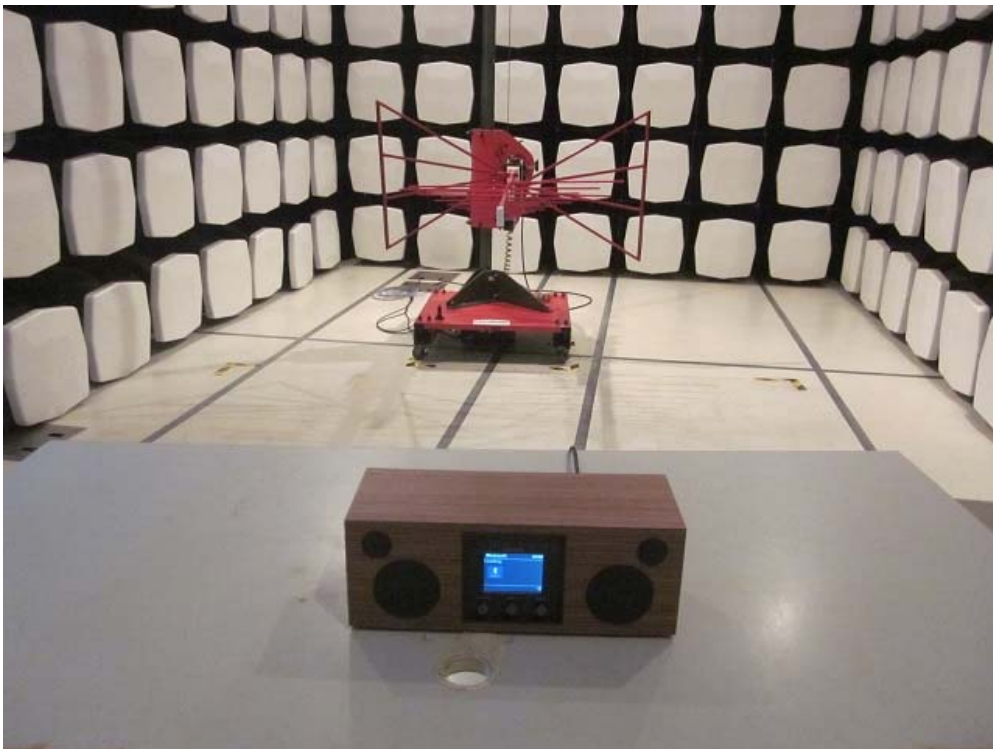

**Test Photo**

FCC ID: BZAWB16DUETTO

**Measurement of Radiated Emission Test Set Up**

**Measurement of Radiated Emission Test Set Up**

**Measurement of Radiated Emission Test Set Up**

**Measurement of Conducted Emission Test Set Up**