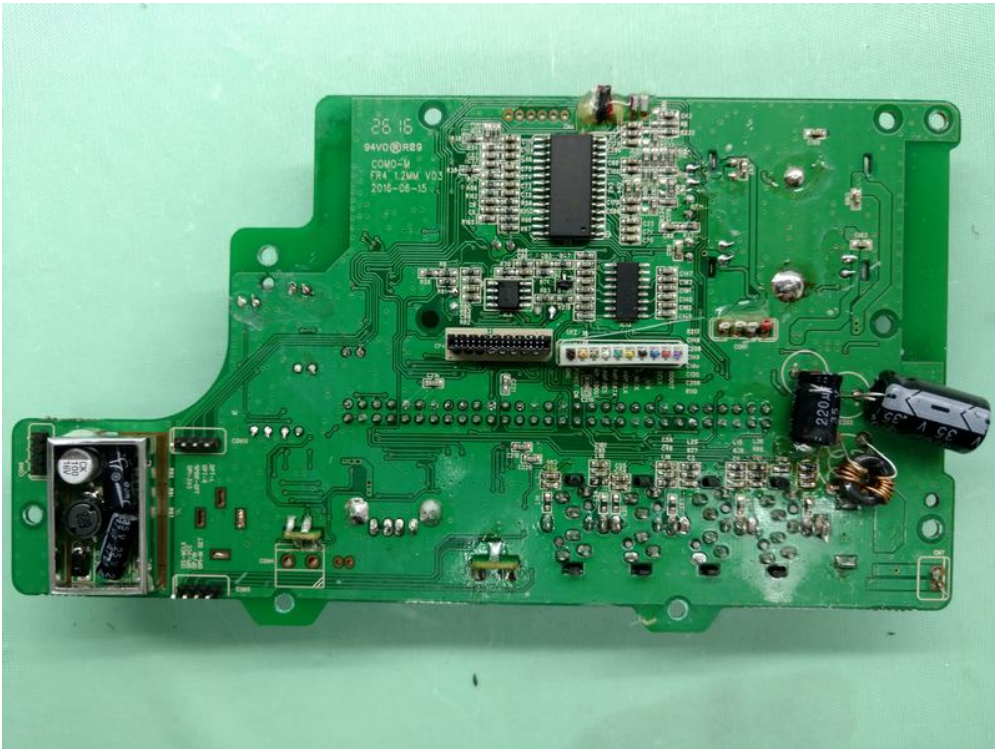

Internal Photo

FCC ID: BZAWB16DUETTO

Inside View of The Product

Inner Circuit Top View

Inner Circuit Bottom View

Inner Circuit Top View

Inner Circuit Bottom View

Inner Circuit Top View

Inner Circuit Bottom View

Inner Circuit Top View

Inner Circuit Bottom View