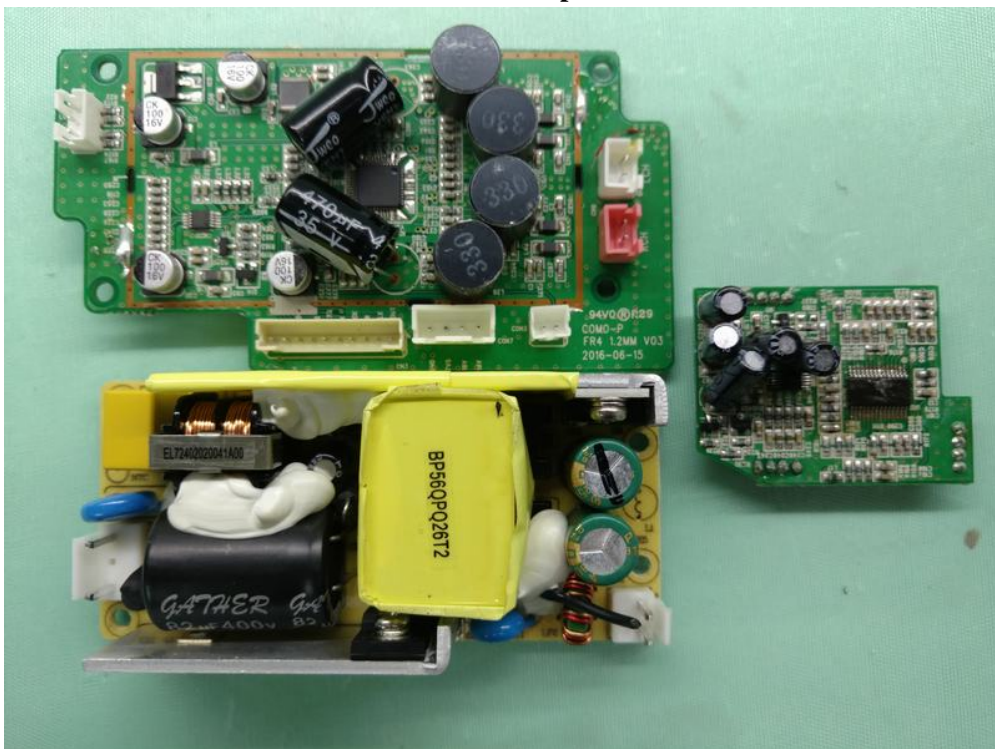

Internal Photo

FCC ID: BZAWB16DUETTO

Inside View of The Product

Inner Circuit Top View

Inner Circuit Bottom View

Inner Circuit Top View

Inner Circuit Bottom View

Inner Circuit Top View

Inner Circuit Bottom View

Inner Circuit Top View

Inner Circuit Bottom View