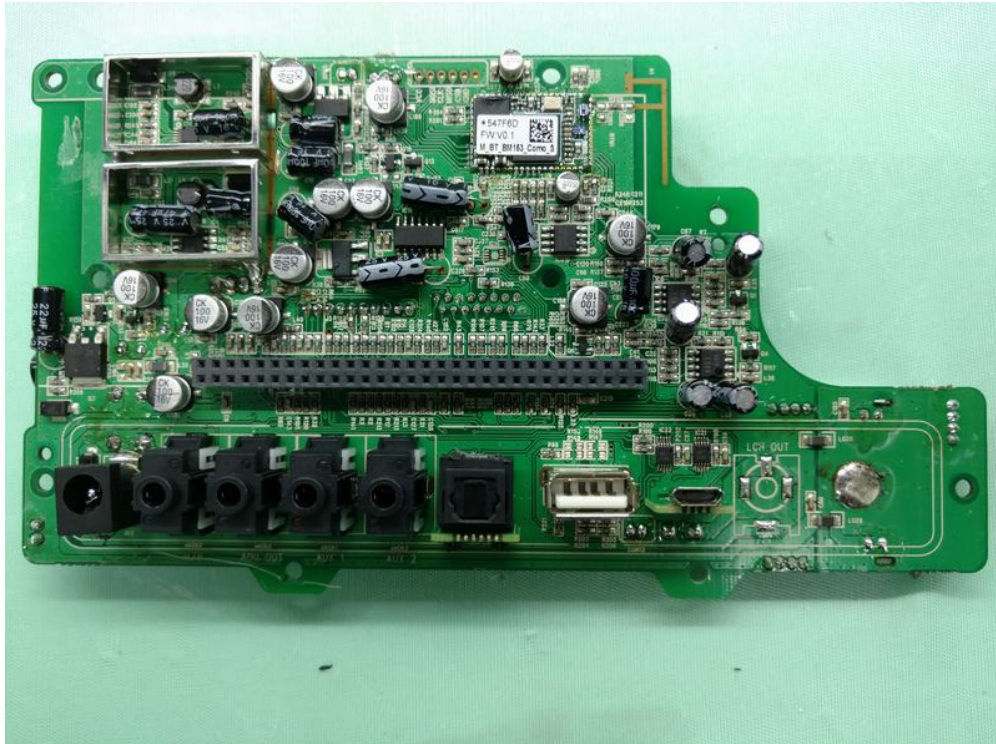

Internal Photo

FCC ID: BZAWB16DUETTO

Inside View of The Product

Inner Circuit Top View

Inner Circuit Bottom View

Inner Circuit Top View

Inner Circuit Bottom View

Inner Circuit Top View

Inner Circuit Bottom View

Inner Circuit Top View

Inner Circuit Bottom View