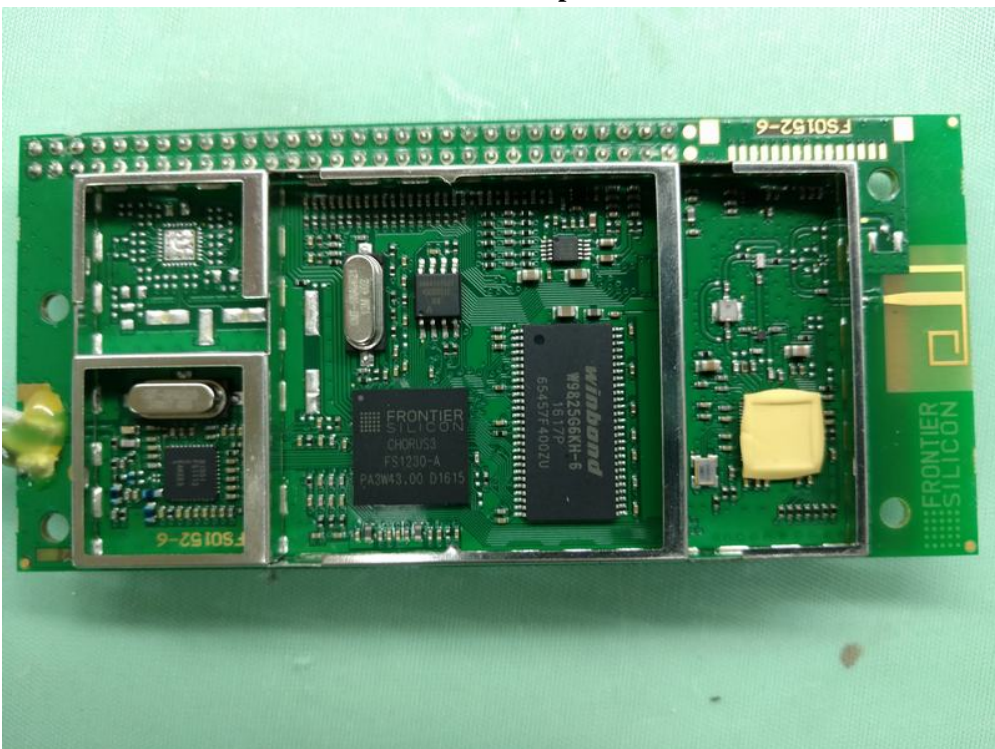

Internal Photo

FCC ID: BZAWB16DUETTO

Inside View of The Product

Inner Circuit Top View

Inner Circuit Bottom View

Inner Circuit Top View

Inner Circuit Bottom View

Inner Circuit Top View

Inner Circuit Bottom View

Inner Circuit Top View

Inner Circuit Bottom View