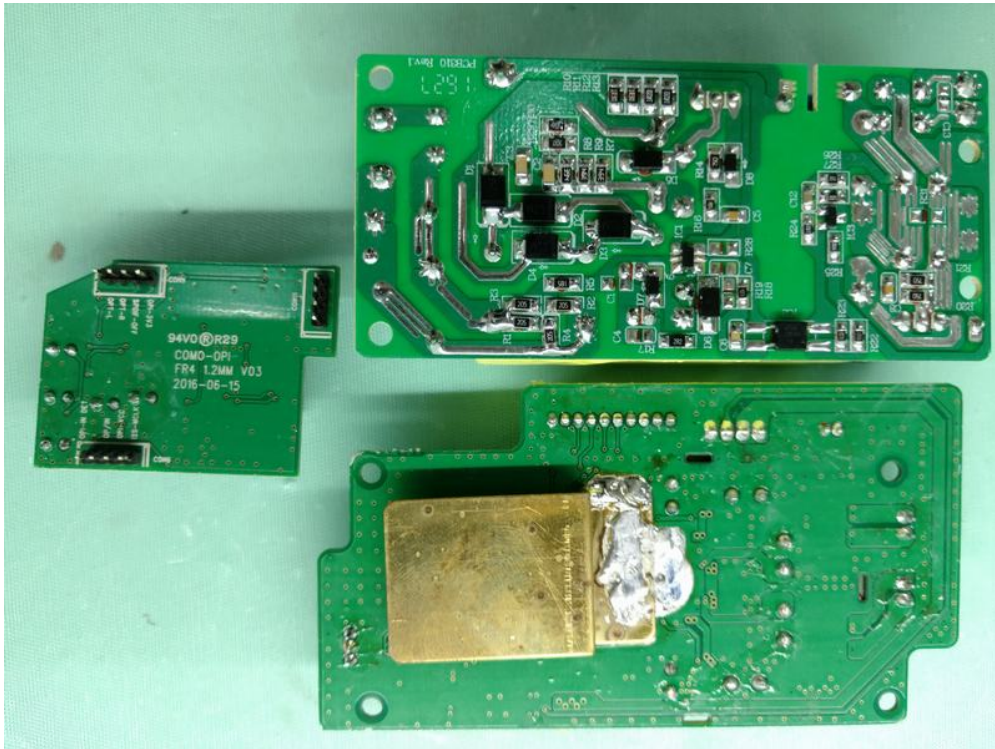

Internal Photo

FCC ID: BZAWB16DUETTO

Inside View of The Product

Inner Circuit Top View

Inner Circuit Bottom View

Inner Circuit Top View

Inner Circuit Bottom View

Inner Circuit Top View

Inner Circuit Bottom View

Inner Circuit Top View

Inner Circuit Bottom View