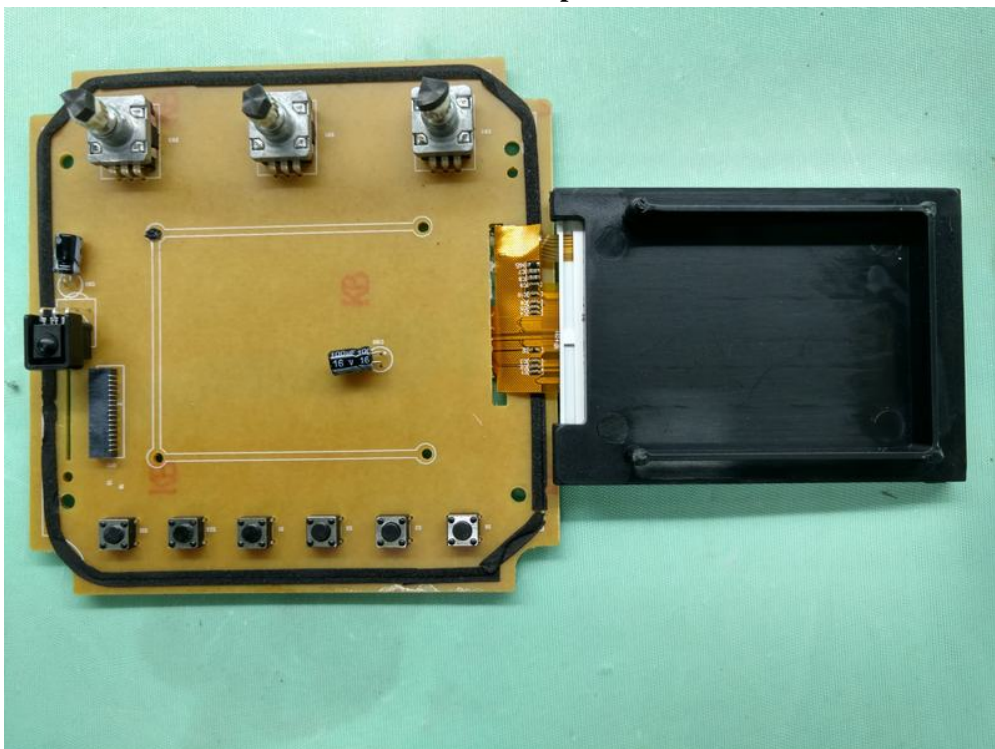

Internal Photo

FCC ID: BZAWB16DUETTO

Inside View of The Product

Inner Circuit Top View

Inner Circuit Bottom View

Inner Circuit Top View

Inner Circuit Bottom View

Inner Circuit Top View

Inner Circuit Bottom View

Inner Circuit Top View

Inner Circuit Bottom View