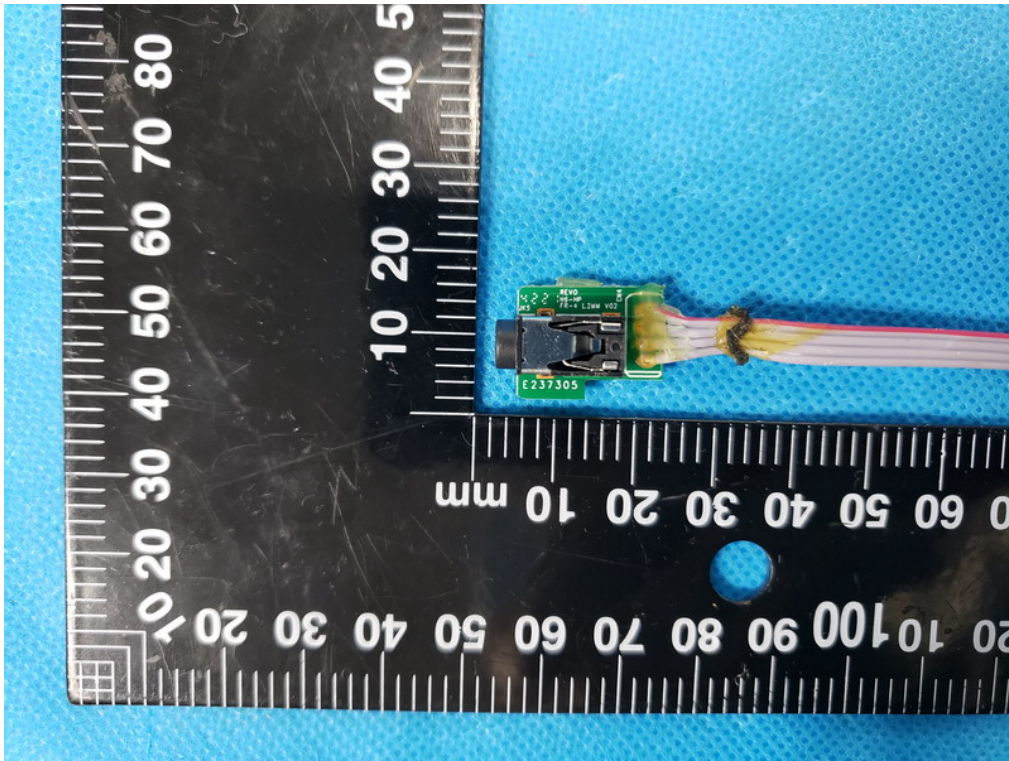

Internal Photo

FCC ID: BZAIDFB2215H6

Inner View of the EUT

Inner View of the antenna

Inner Circuit Top View

Inner Circuit Bottom View

Inner Circuit Top View

Inner Circuit Bottom View

Inner Circuit Top View

Inner Circuit Bottom View

Inner Circuit Top View

Inner Circuit Bottom View

Inner Circuit Top View

Inner Circuit Bottom View

Inner Circuit Top View

Inner Circuit Bottom View