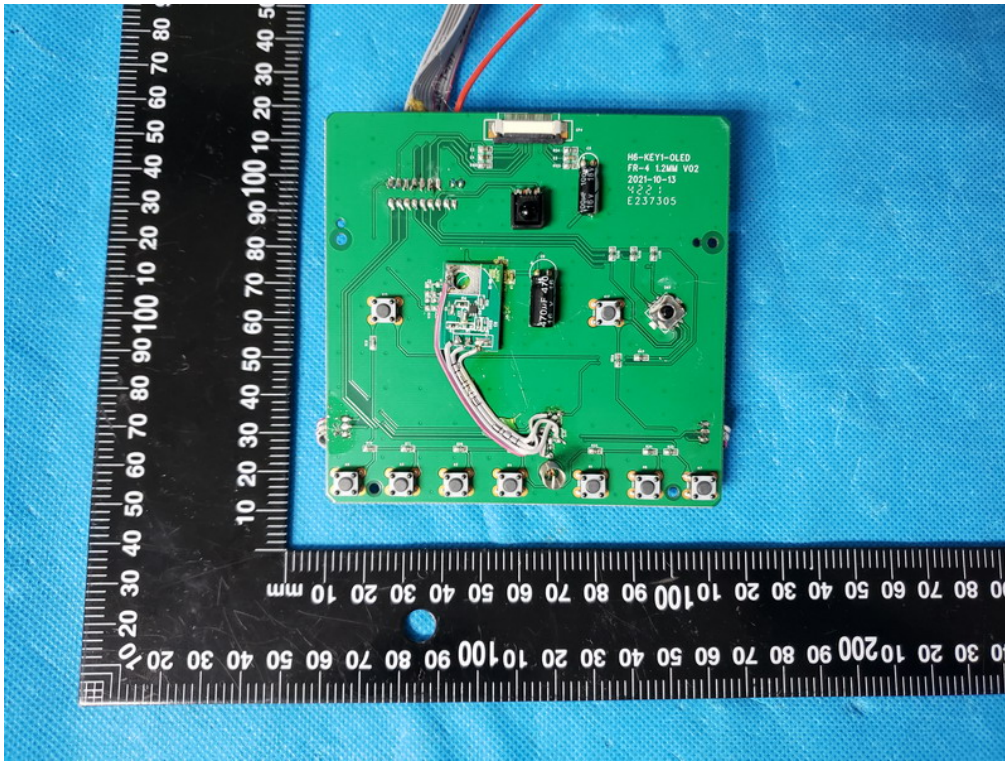

Internal Photo

FCC ID: BZAIDFB2215H6

Inner View of the EUT

Inner View of the antenna

Inner Circuit Top View

Inner Circuit Bottom View

Inner Circuit Top View

Inner Circuit Bottom View

Inner Circuit Top View

Inner Circuit Bottom View

Inner Circuit Top View

Inner Circuit Bottom View

Inner Circuit Top View

Inner Circuit Bottom View

Inner Circuit Top View

Inner Circuit Bottom View