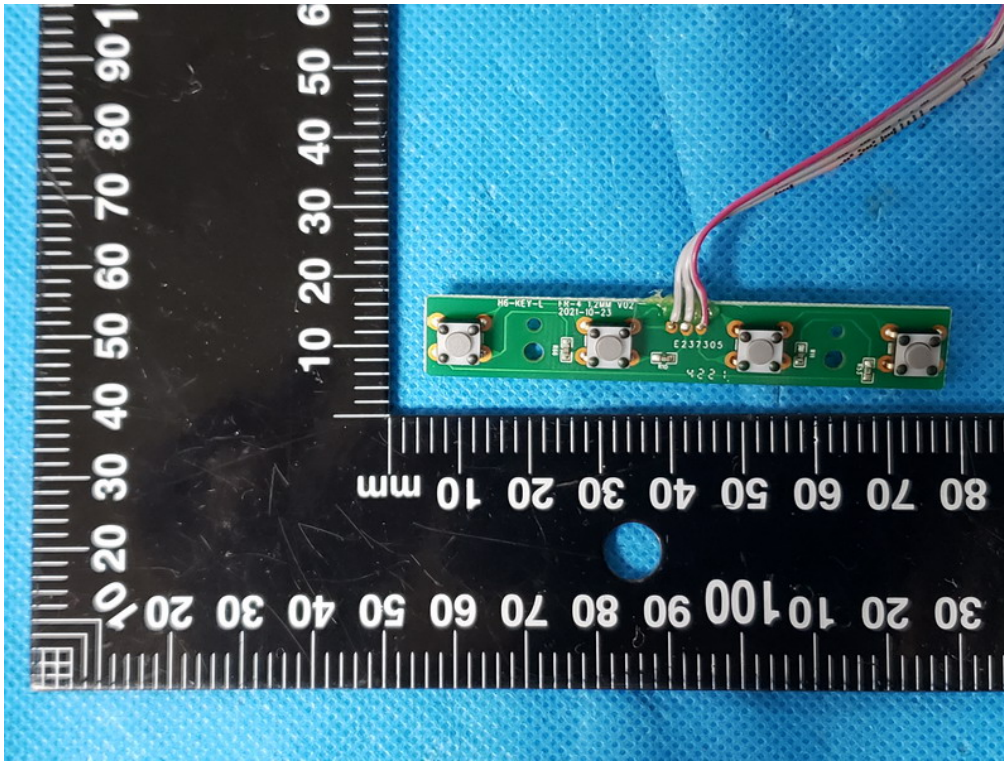

Internal Photo

FCC ID: BZAIDFB2215H6

Inner View of the EUT

Inner View of the antenna

Inner Circuit Top View

Inner Circuit Bottom View

Inner Circuit Top View

Inner Circuit Bottom View

Inner Circuit Top View

Inner Circuit Bottom View

Inner Circuit Top View

Inner Circuit Bottom View

Inner Circuit Top View

Inner Circuit Bottom View

Inner Circuit Top View

Inner Circuit Bottom View