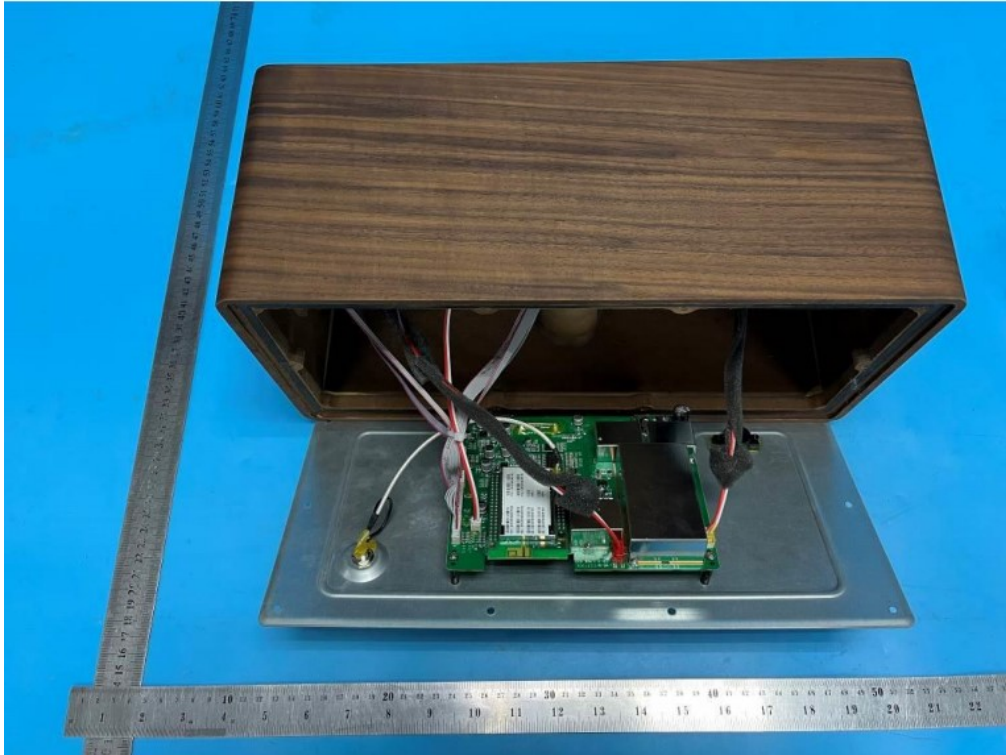

Internal Photo

FCC ID: BZAIDFB2215H6

Inner View of the EUT

Inner View of the antenna

Inner Circuit Top View

Inner Circuit Bottom View

Inner Circuit Top View

Inner Circuit Bottom View

Inner Circuit Top View

Inner Circuit Bottom View

Inner Circuit Top View

Inner Circuit Bottom View

Inner Circuit Top View

Inner Circuit Bottom View

Inner Circuit Top View

Inner Circuit Bottom View