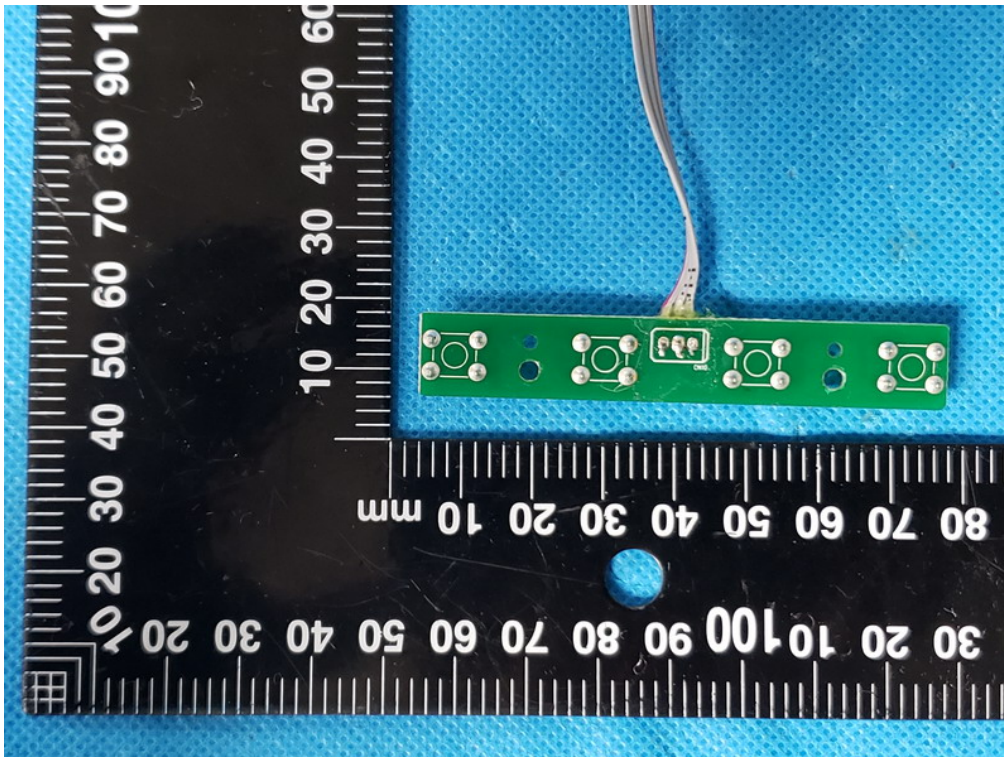

Internal Photo

FCC ID: BZAIDFB2215H6

Inner View of the EUT

Inner View of the antenna

Inner Circuit Top View

Inner Circuit Bottom View

Inner Circuit Top View

Inner Circuit Bottom View

Inner Circuit Top View

Inner Circuit Bottom View

Inner Circuit Top View

Inner Circuit Bottom View

Inner Circuit Top View

Inner Circuit Bottom View

Inner Circuit Top View

Inner Circuit Bottom View