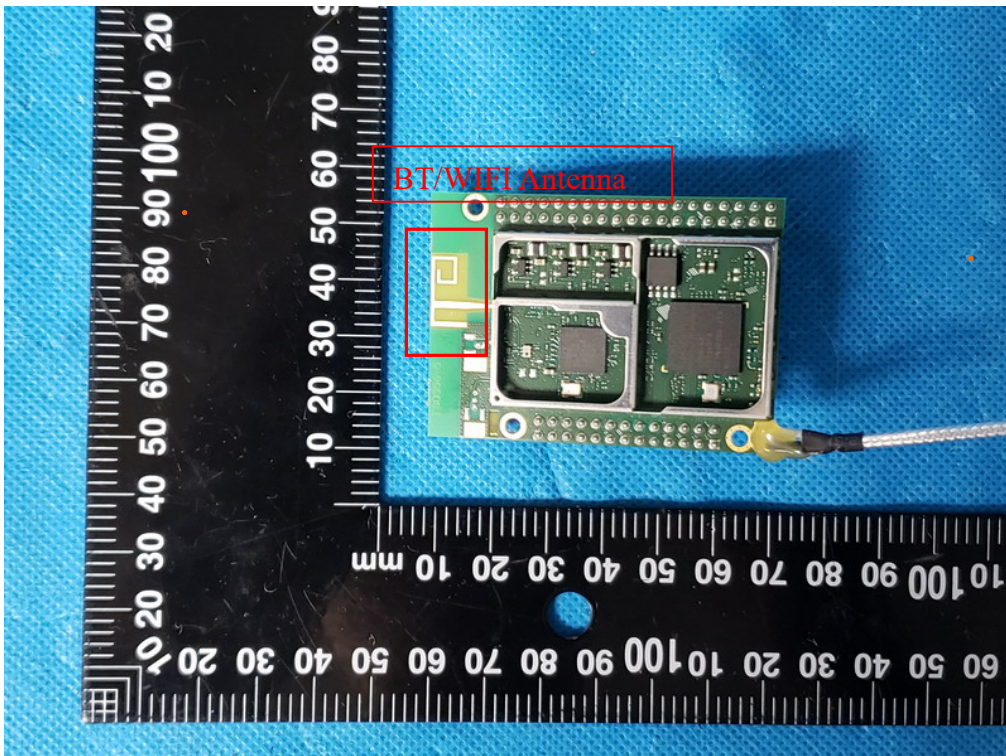

Internal Photo

FCC ID: BZAIDFB2215H6

Inner View of the EUT

Inner View of the antenna

Inner Circuit Top View

Inner Circuit Bottom View

Inner Circuit Top View

Inner Circuit Bottom View

Inner Circuit Top View

Inner Circuit Bottom View

Inner Circuit Top View

Inner Circuit Bottom View

Inner Circuit Top View

Inner Circuit Bottom View

Inner Circuit Top View

Inner Circuit Bottom View