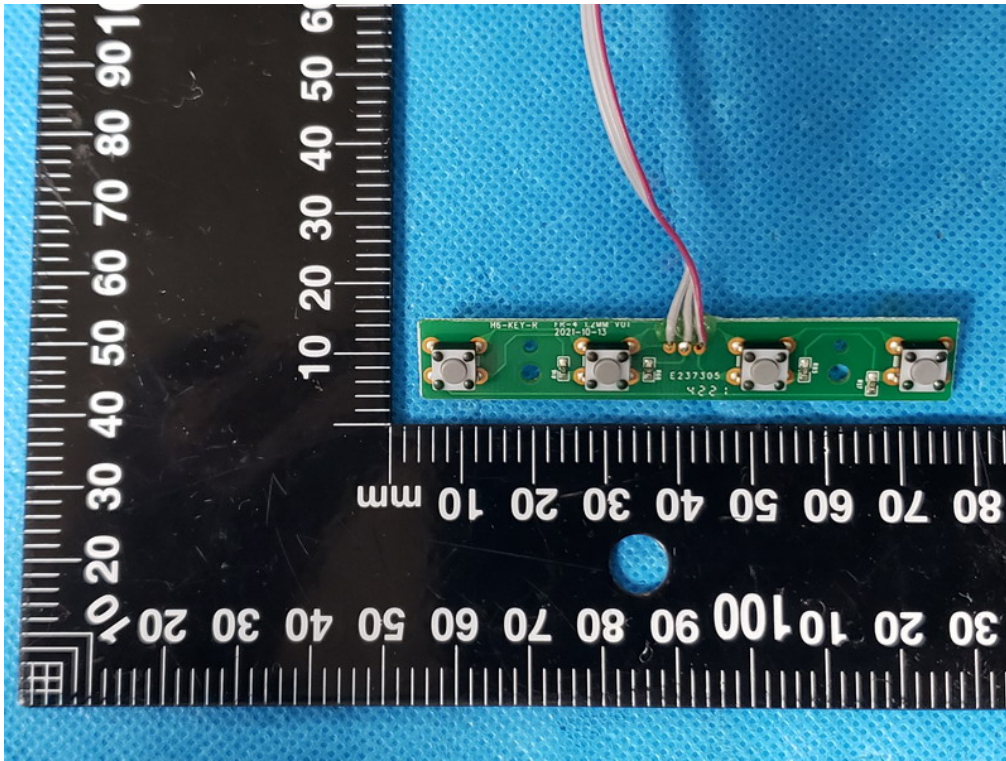

Internal Photo

FCC ID: BZAIDFB2215H6

Inner View of the EUT

Inner View of the antenna

Inner Circuit Top View

Inner Circuit Bottom View

Inner Circuit Top View

Inner Circuit Bottom View

Inner Circuit Top View

Inner Circuit Bottom View

Inner Circuit Top View

Inner Circuit Bottom View

Inner Circuit Top View

Inner Circuit Bottom View

Inner Circuit Top View

Inner Circuit Bottom View