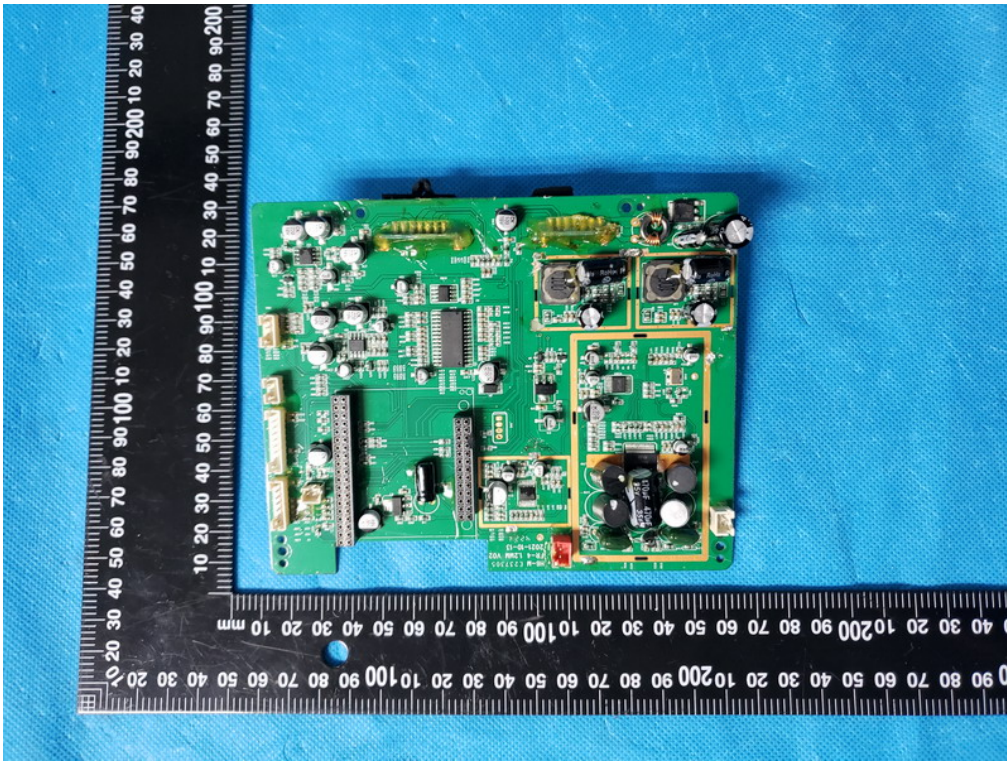

Internal Photo

FCC ID: BZAIDFB2215H6

Inner View of the EUT

Inner View of the antenna

Inner Circuit Top View

Inner Circuit Bottom View

Inner Circuit Top View

Inner Circuit Bottom View

Inner Circuit Top View

Inner Circuit Bottom View

Inner Circuit Top View

Inner Circuit Bottom View

Inner Circuit Top View

Inner Circuit Bottom View

Inner Circuit Top View

Inner Circuit Bottom View