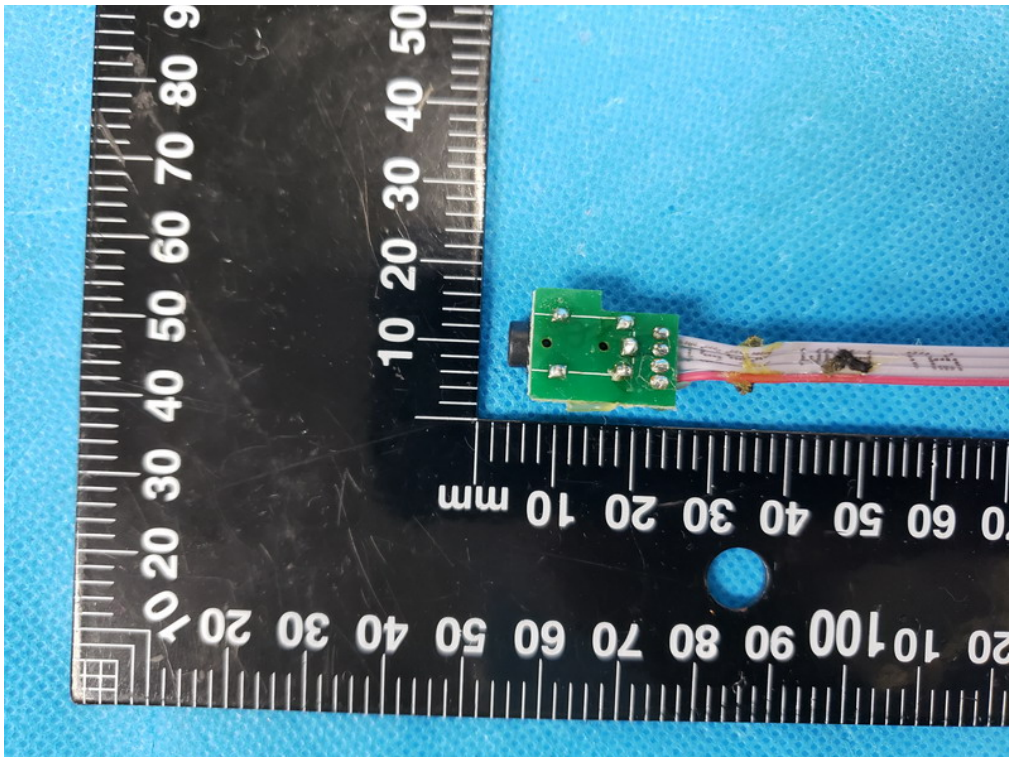

Internal Photo

FCC ID: BZAIDFB2215H6

Inner View of the EUT

Inner View of the antenna

Inner Circuit Top View

Inner Circuit Bottom View

Inner Circuit Top View

Inner Circuit Bottom View

Inner Circuit Top View

Inner Circuit Bottom View

Inner Circuit Top View

Inner Circuit Bottom View

Inner Circuit Top View

Inner Circuit Bottom View

Inner Circuit Top View

Inner Circuit Bottom View