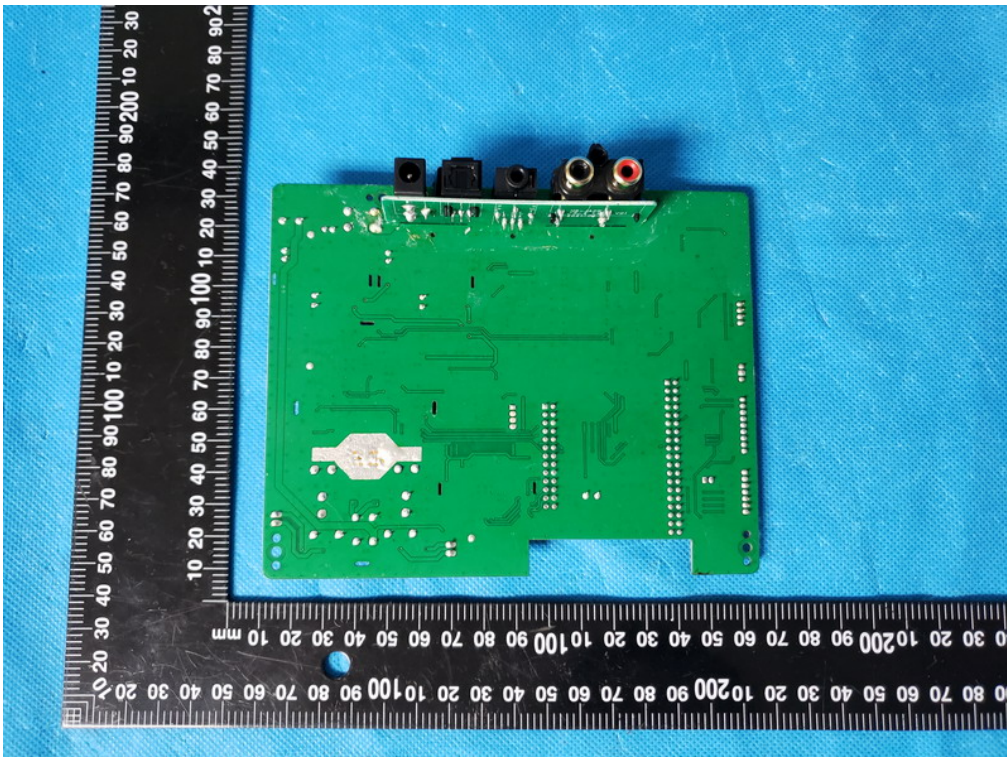

Internal Photo

FCC ID: BZAIDFB2215H6

Inner View of the EUT

Inner View of the antenna

Inner Circuit Top View

Inner Circuit Bottom View

Inner Circuit Top View

Inner Circuit Bottom View

Inner Circuit Top View

Inner Circuit Bottom View

Inner Circuit Top View

Inner Circuit Bottom View

Inner Circuit Top View

Inner Circuit Bottom View

Inner Circuit Top View

Inner Circuit Bottom View