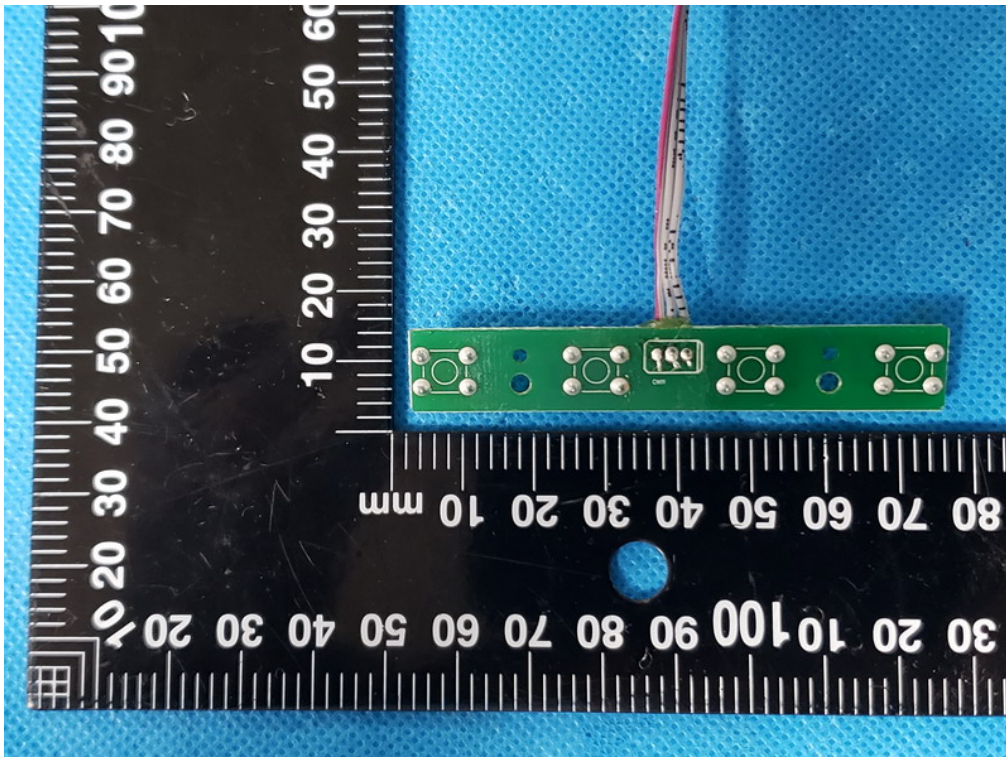

Internal Photo

FCC ID: BZAIDFB2215H6

Inner View of the EUT

Inner View of the antenna

Inner Circuit Top View

Inner Circuit Bottom View

Inner Circuit Top View

Inner Circuit Bottom View

Inner Circuit Top View

Inner Circuit Bottom View

Inner Circuit Top View

Inner Circuit Bottom View

Inner Circuit Top View

Inner Circuit Bottom View

Inner Circuit Top View

Inner Circuit Bottom View