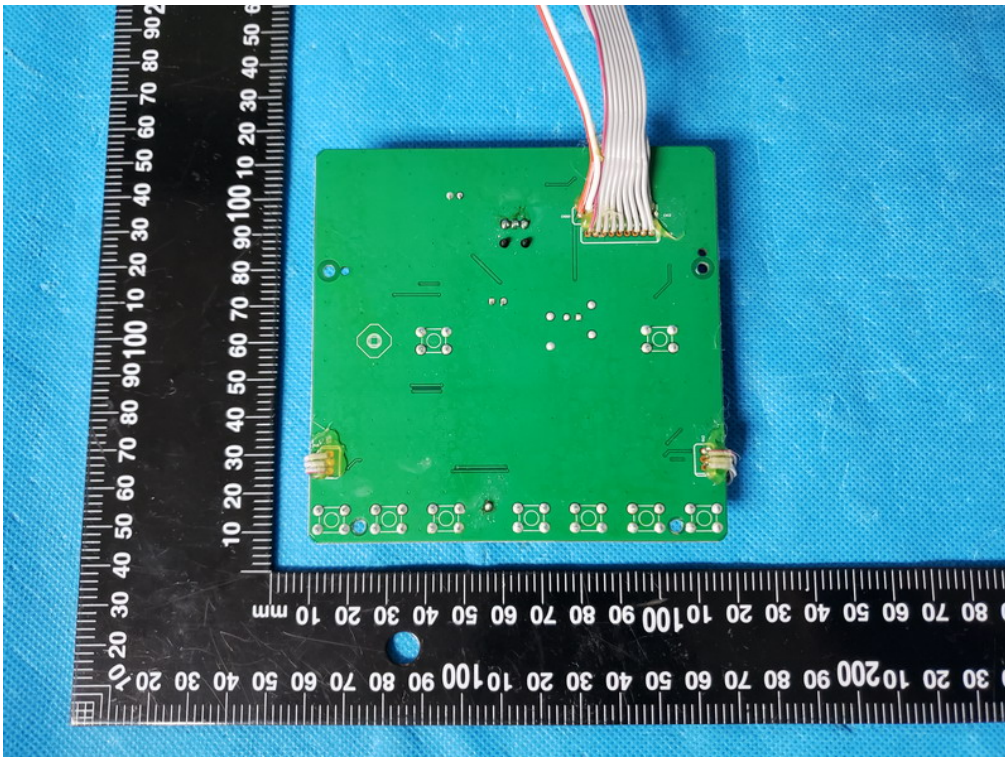

Internal Photo

FCC ID: BZAIDFB2215H6

Inner View of the EUT

Inner View of the antenna

Inner Circuit Top View

Inner Circuit Bottom View

Inner Circuit Top View

Inner Circuit Bottom View

Inner Circuit Top View

Inner Circuit Bottom View

Inner Circuit Top View

Inner Circuit Bottom View

Inner Circuit Top View

Inner Circuit Bottom View

Inner Circuit Top View

Inner Circuit Bottom View