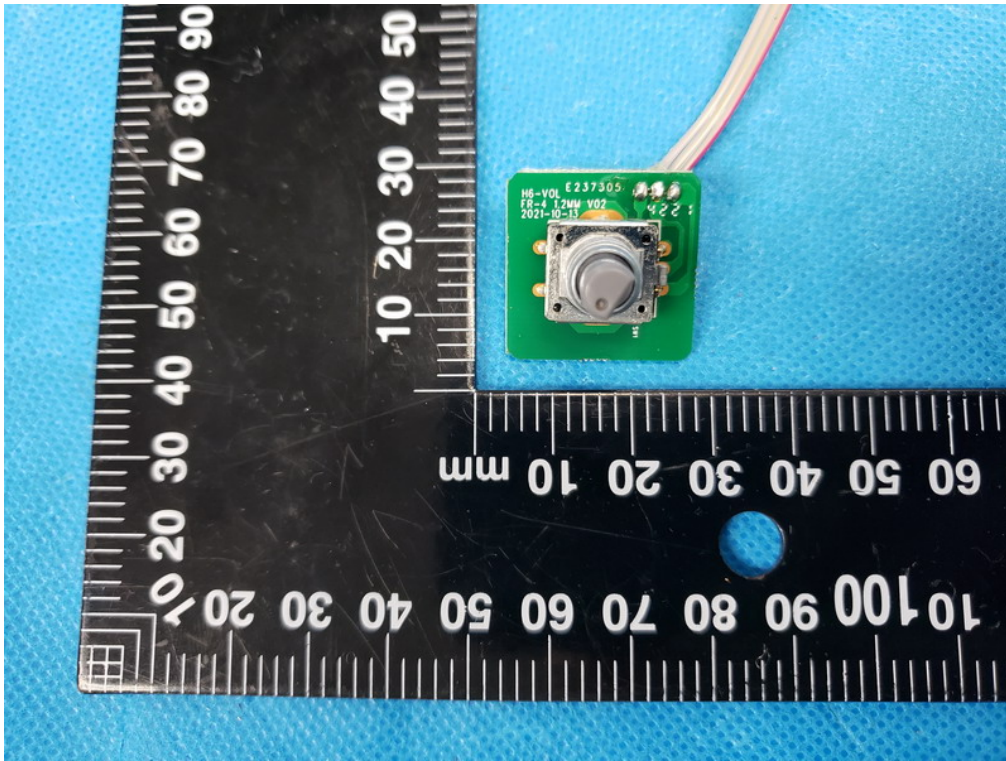

Internal Photo

FCC ID: BZAIDFB2215H6

Inner View of the EUT

Inner View of the antenna

Inner Circuit Top View

Inner Circuit Bottom View

Inner Circuit Top View

Inner Circuit Bottom View

Inner Circuit Top View

Inner Circuit Bottom View

Inner Circuit Top View

Inner Circuit Bottom View

Inner Circuit Top View

Inner Circuit Bottom View

Inner Circuit Top View

Inner Circuit Bottom View