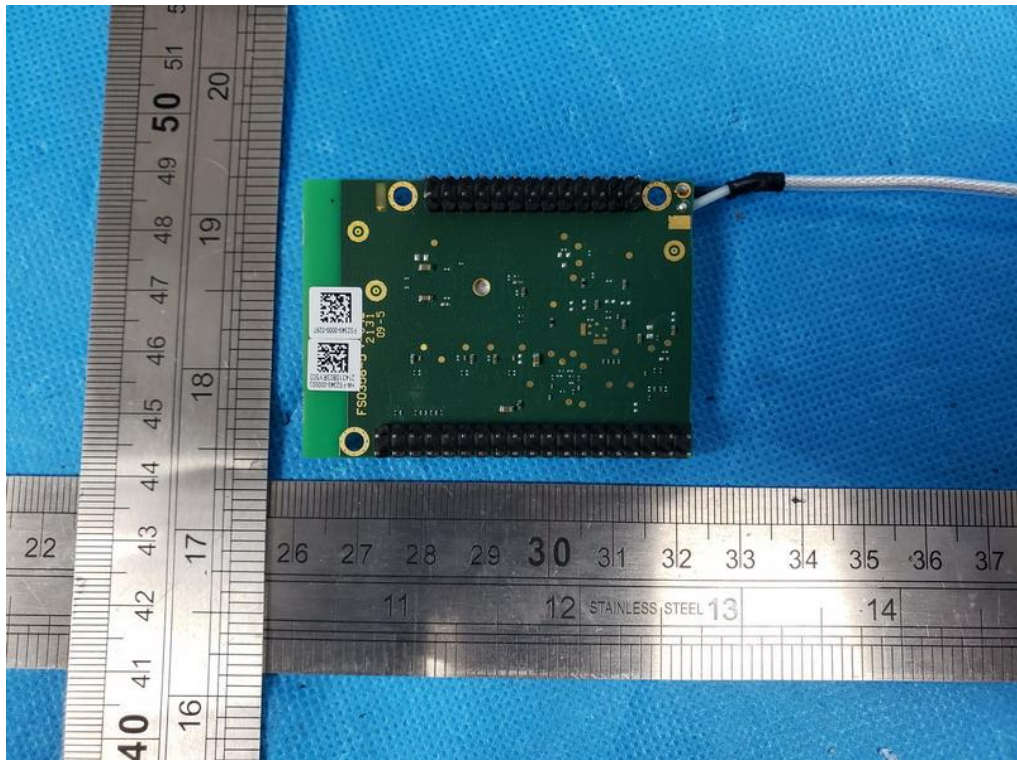

Internal Photo

FCC ID: BZAIDFB2215H5X

Inner View of the EUT

Inner View of the antenna

Inner Circuit Bottom View

Inner Circuit Top View

Inner Circuit Top View

Inner Circuit Bottom View

Inner Circuit Top View

Inner Circuit Bottom View

Inner Circuit Top View

Inner Circuit Bottom View

Inner Circuit Top View

Inner Circuit Bottom View

Inner Circuit Top View

Inner Circuit Bottom View

Inner Circuit Top View

Inner Circuit Bottom View

Inner Circuit Top View

Inner Circuit Bottom View

Inner Circuit Top View