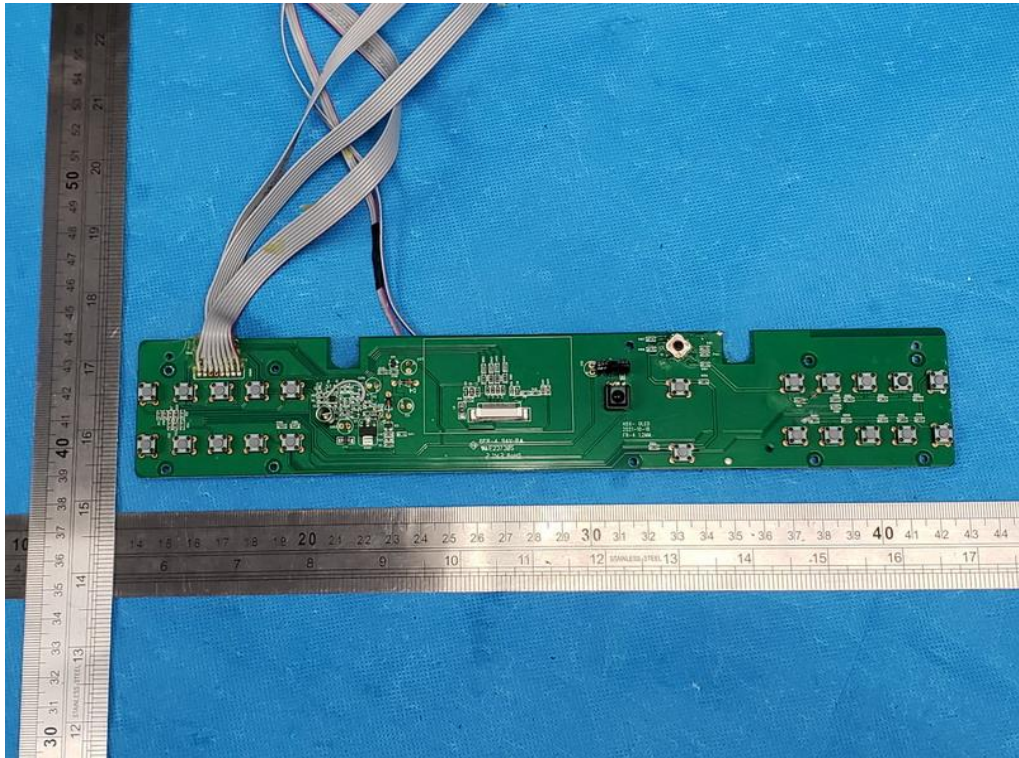

Internal Photo

FCC ID: BZAIDFB2215H5X

Inner View of the EUT

Inner View of the antenna

Inner Circuit Bottom View

Inner Circuit Top View

Inner Circuit Top View

Inner Circuit Bottom View

Inner Circuit Top View

Inner Circuit Bottom View

Inner Circuit Top View

Inner Circuit Bottom View

Inner Circuit Top View

Inner Circuit Bottom View

Inner Circuit Top View

Inner Circuit Bottom View

Inner Circuit Top View

Inner Circuit Bottom View

Inner Circuit Top View

Inner Circuit Bottom View

Inner Circuit Top View