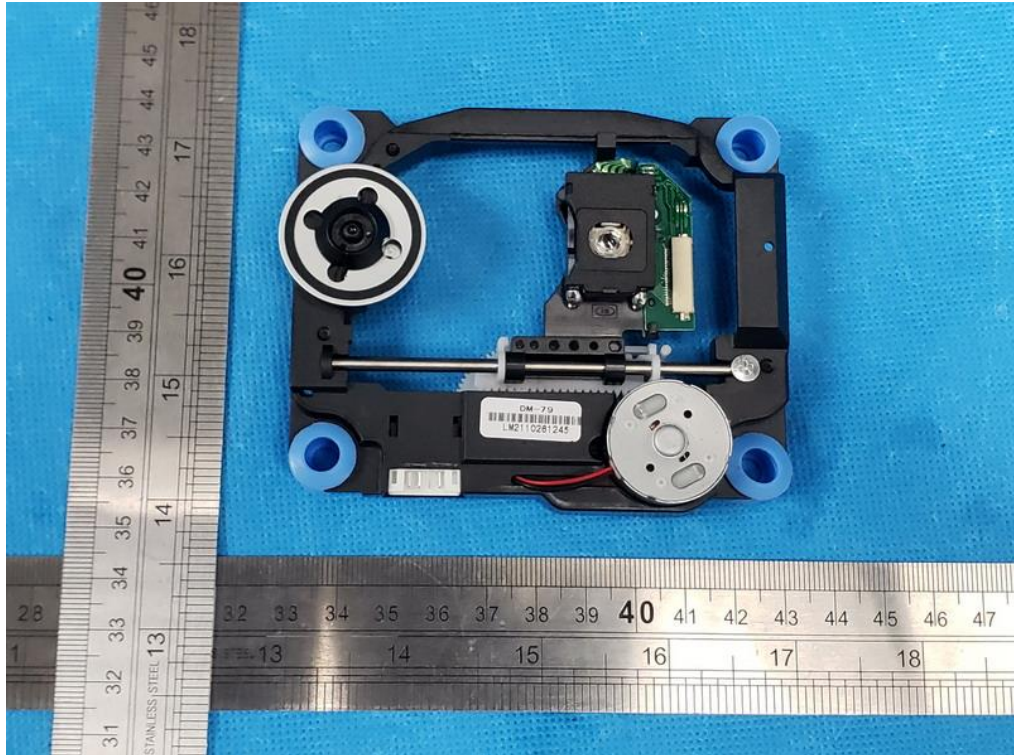

Internal Photo

FCC ID: BZAIDFB2215H5X

Inner View of the EUT

Inner View of the antenna

Inner Circuit Bottom View

Inner Circuit Top View

Inner Circuit Top View

Inner Circuit Bottom View

Inner Circuit Top View

Inner Circuit Bottom View

Inner Circuit Top View

Inner Circuit Bottom View

Inner Circuit Top View

Inner Circuit Bottom View

Inner Circuit Top View

Inner Circuit Bottom View

Inner Circuit Top View

Inner Circuit Bottom View

Inner Circuit Top View

Inner Circuit Bottom View

Inner Circuit Top View