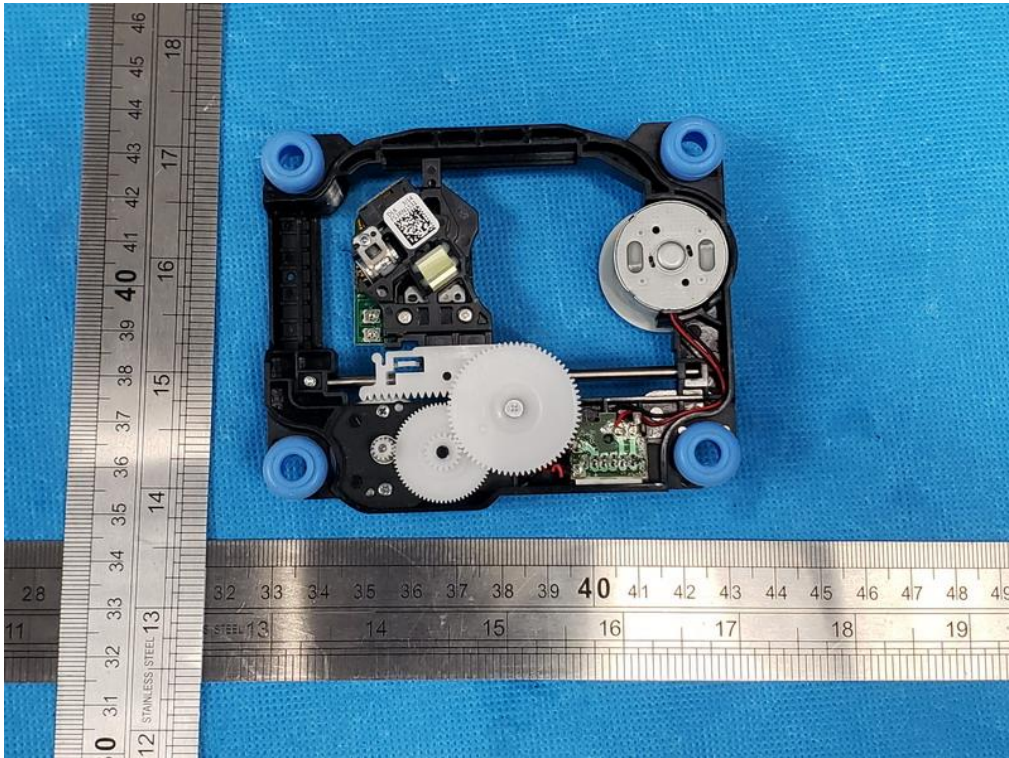

Internal Photo

FCC ID: BZAIDFB2215H5X

Inner View of the EUT

Inner View of the antenna

Inner Circuit Bottom View

Inner Circuit Top View

Inner Circuit Top View

Inner Circuit Bottom View

Inner Circuit Top View

Inner Circuit Bottom View

Inner Circuit Top View

Inner Circuit Bottom View

Inner Circuit Top View

Inner Circuit Bottom View

Inner Circuit Top View

Inner Circuit Bottom View

Inner Circuit Top View

Inner Circuit Bottom View

Inner Circuit Top View

Inner Circuit Bottom View

Inner Circuit Top View