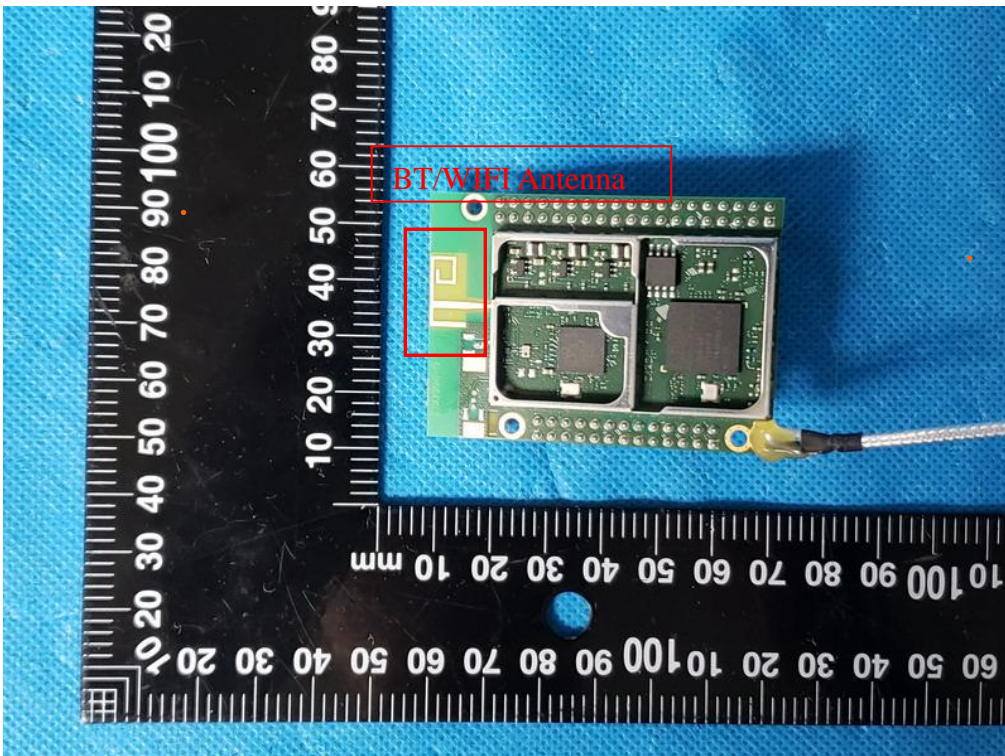

Internal Photo

FCC ID: BZAIDFB2215H5X

Inner View of the EUT

Inner View of the antenna

Inner Circuit Bottom View

Inner Circuit Top View

Inner Circuit Top View

Inner Circuit Bottom View

Inner Circuit Top View

Inner Circuit Bottom View

Inner Circuit Top View

Inner Circuit Bottom View

Inner Circuit Top View

Inner Circuit Bottom View

Inner Circuit Top View

Inner Circuit Bottom View

Inner Circuit Top View

Inner Circuit Bottom View

Inner Circuit Top View

Inner Circuit Bottom View

Inner Circuit Top View