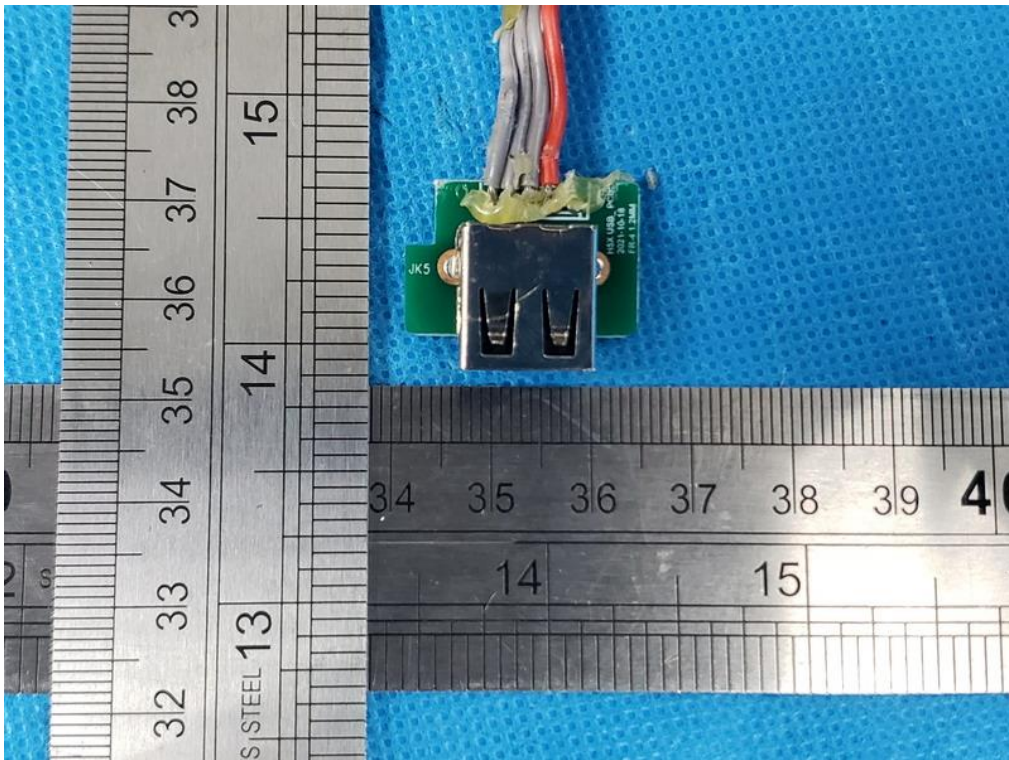

Internal Photo

FCC ID: BZAIDFB2215H5X

Inner View of the EUT

Inner View of the antenna

Inner Circuit Bottom View

Inner Circuit Top View

Inner Circuit Top View

Inner Circuit Bottom View

Inner Circuit Top View

Inner Circuit Bottom View

Inner Circuit Top View

Inner Circuit Bottom View

Inner Circuit Top View

Inner Circuit Bottom View

Inner Circuit Top View

Inner Circuit Bottom View

Inner Circuit Top View

Inner Circuit Bottom View

Inner Circuit Top View

Inner Circuit Bottom View

Inner Circuit Top View