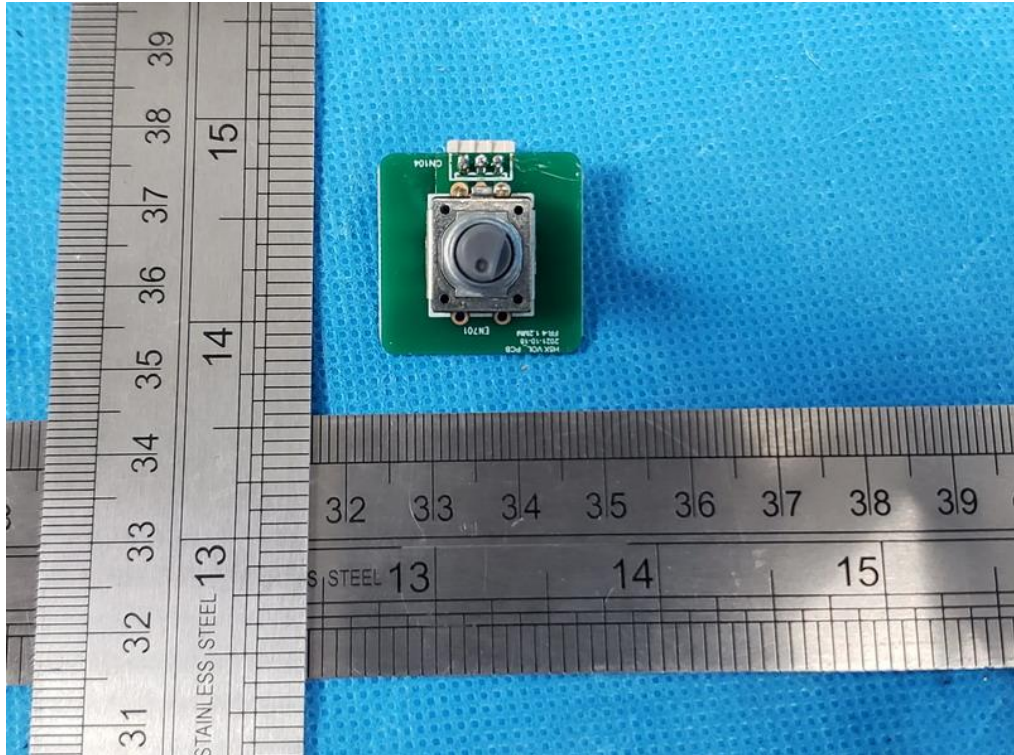

Internal Photo

FCC ID: BZAIDFB2215H5X

Inner View of the EUT

Inner View of the antenna

Inner Circuit Bottom View

Inner Circuit Top View

Inner Circuit Top View

Inner Circuit Bottom View

Inner Circuit Top View

Inner Circuit Bottom View

Inner Circuit Top View

Inner Circuit Bottom View

Inner Circuit Top View

Inner Circuit Bottom View

Inner Circuit Top View

Inner Circuit Bottom View

Inner Circuit Top View

Inner Circuit Bottom View

Inner Circuit Top View

Inner Circuit Bottom View

Inner Circuit Top View