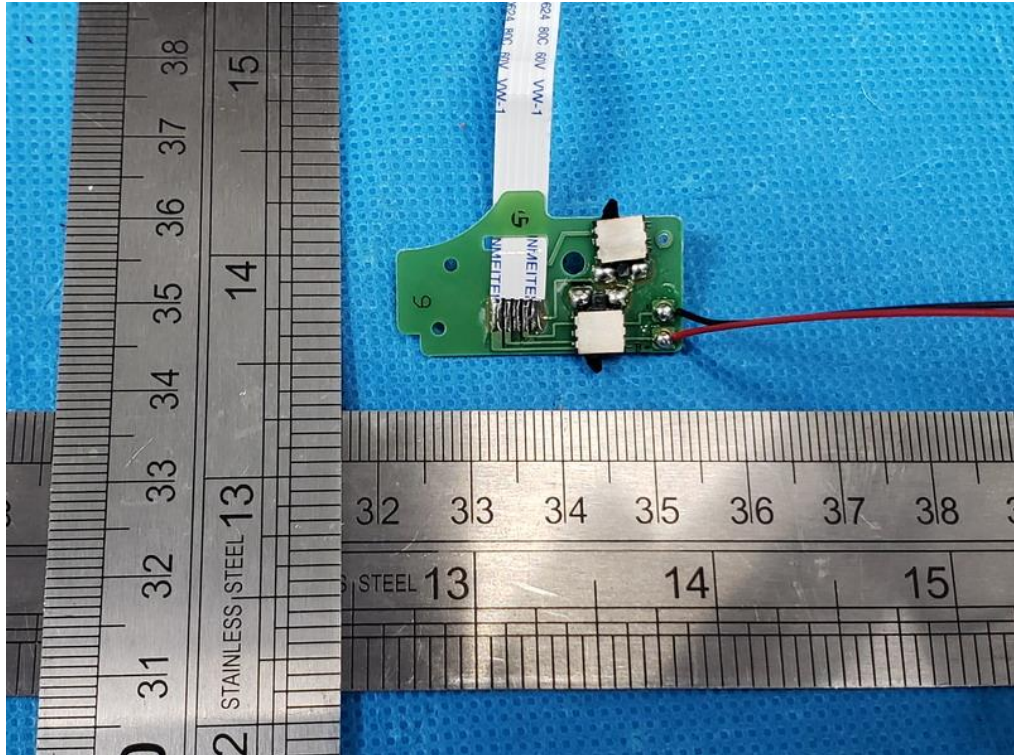

Internal Photo

FCC ID: BZAIDFB2215H5X

Inner View of the EUT

Inner View of the antenna

Inner Circuit Bottom View

Inner Circuit Top View

Inner Circuit Top View

Inner Circuit Bottom View

Inner Circuit Top View

Inner Circuit Bottom View

Inner Circuit Top View

Inner Circuit Bottom View

Inner Circuit Top View

Inner Circuit Bottom View

Inner Circuit Top View

Inner Circuit Bottom View

Inner Circuit Top View

Inner Circuit Bottom View

Inner Circuit Top View

Inner Circuit Bottom View

Inner Circuit Top View