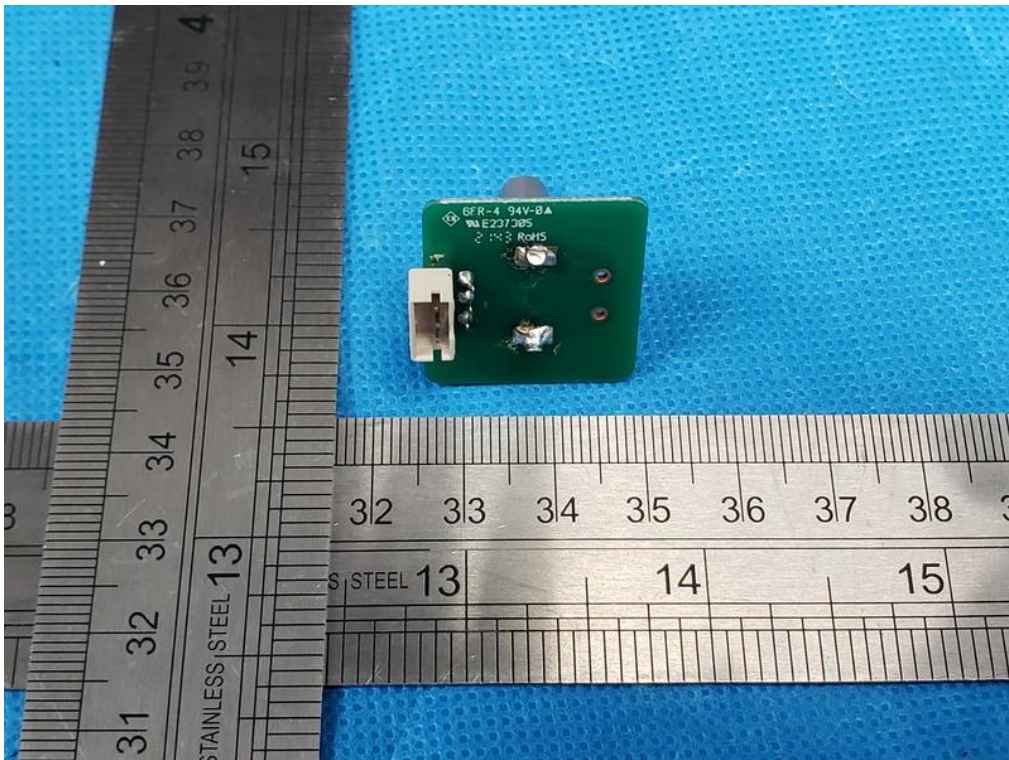

Internal Photo

FCC ID: BZAIDFB2215H5X

Inner View of the EUT

Inner View of the antenna

Inner Circuit Bottom View

Inner Circuit Top View

Inner Circuit Top View

Inner Circuit Bottom View

Inner Circuit Top View

Inner Circuit Bottom View

Inner Circuit Top View

Inner Circuit Bottom View

Inner Circuit Top View

Inner Circuit Bottom View

Inner Circuit Top View

Inner Circuit Bottom View

Inner Circuit Top View

Inner Circuit Bottom View

Inner Circuit Top View

Inner Circuit Bottom View

Inner Circuit Top View