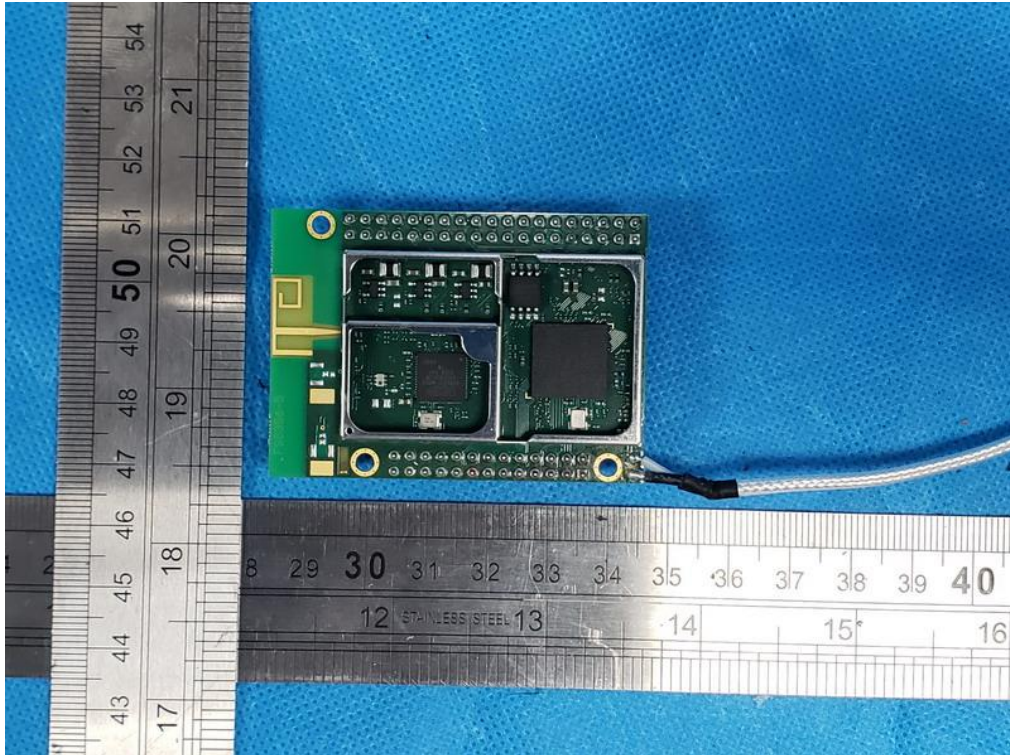

Internal Photo

FCC ID: BZAIDFB2215H5X

Inner View of the EUT

Inner View of the antenna

Inner Circuit Bottom View

Inner Circuit Top View

Inner Circuit Top View

Inner Circuit Bottom View

Inner Circuit Top View

Inner Circuit Bottom View

Inner Circuit Top View

Inner Circuit Bottom View

Inner Circuit Top View

Inner Circuit Bottom View

Inner Circuit Top View

Inner Circuit Bottom View

Inner Circuit Top View

Inner Circuit Bottom View

Inner Circuit Top View

Inner Circuit Bottom View

Inner Circuit Top View