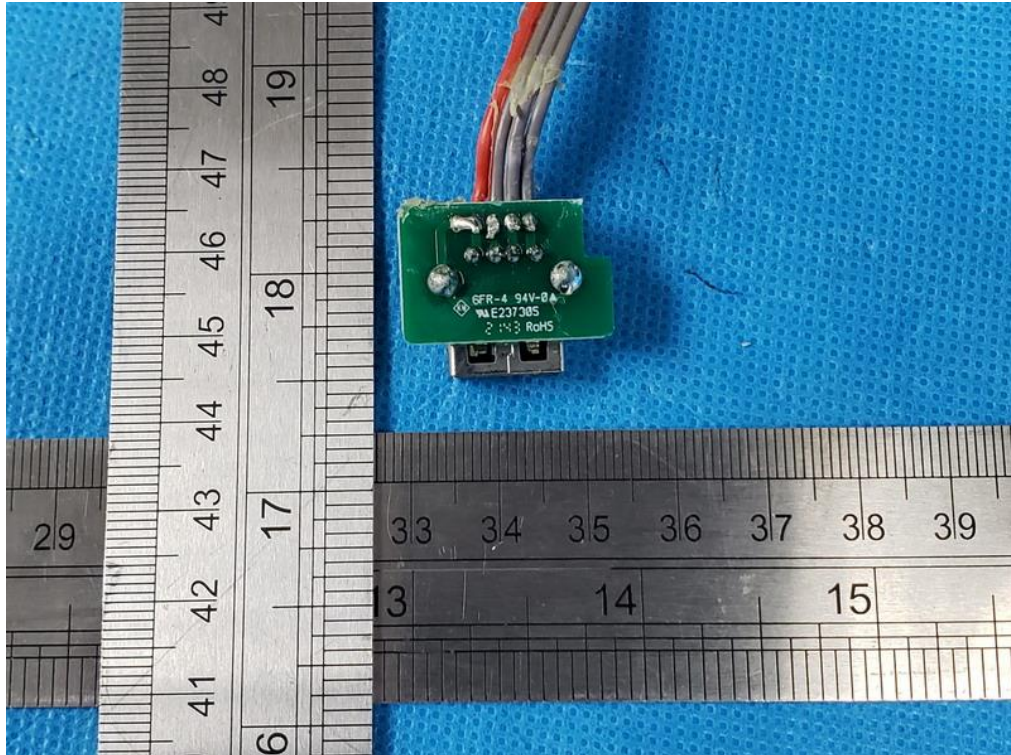

Internal Photo

FCC ID: BZAIDFB2215H5X

Inner View of the EUT

Inner View of the antenna

Inner Circuit Bottom View

Inner Circuit Top View

Inner Circuit Top View

Inner Circuit Bottom View

Inner Circuit Top View

Inner Circuit Bottom View

Inner Circuit Top View

Inner Circuit Bottom View

Inner Circuit Top View

Inner Circuit Bottom View

Inner Circuit Top View

Inner Circuit Bottom View

Inner Circuit Top View

Inner Circuit Bottom View

Inner Circuit Top View

Inner Circuit Bottom View

Inner Circuit Top View