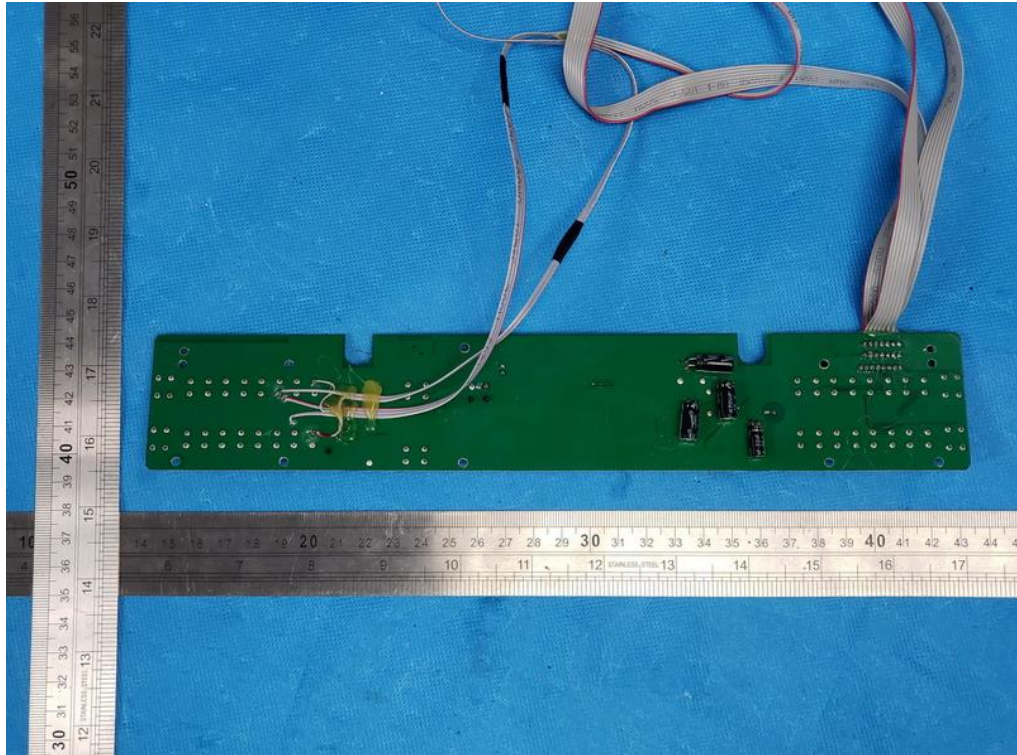

Internal Photo

FCC ID: BZAIDFB2215H5X

Inner View of the EUT

Inner View of the antenna

Inner Circuit Bottom View

Inner Circuit Top View

Inner Circuit Top View

Inner Circuit Bottom View

Inner Circuit Top View

Inner Circuit Bottom View

Inner Circuit Top View

Inner Circuit Bottom View

Inner Circuit Top View

Inner Circuit Bottom View

Inner Circuit Top View

Inner Circuit Bottom View

Inner Circuit Top View

Inner Circuit Bottom View

Inner Circuit Top View

Inner Circuit Bottom View

Inner Circuit Top View