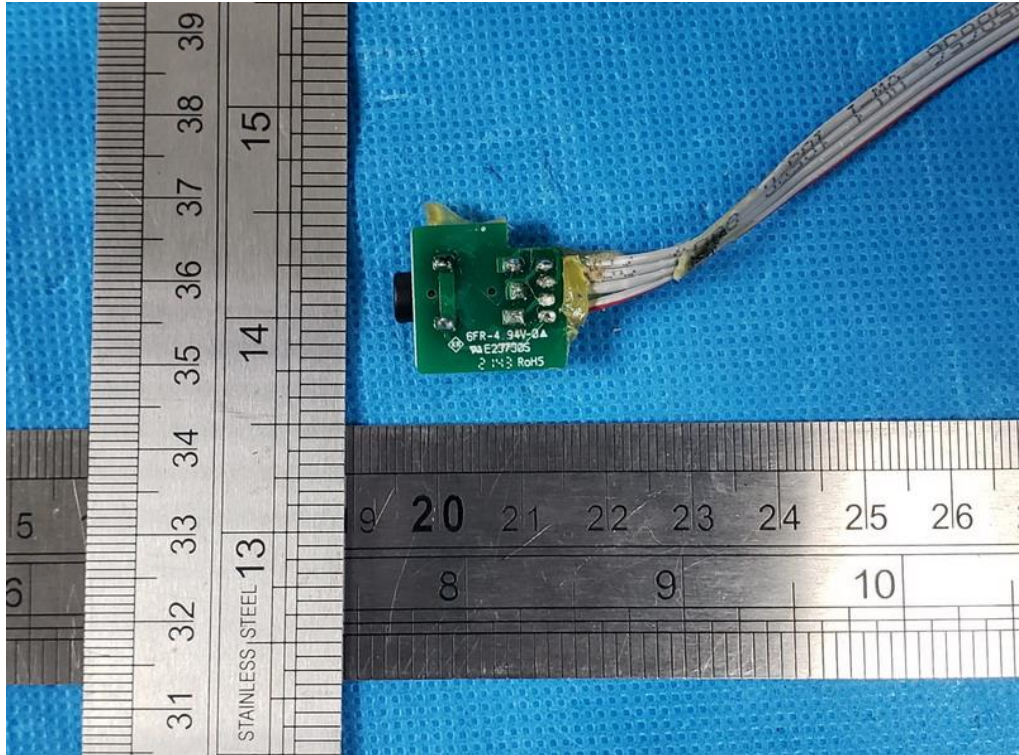

Internal Photo

FCC ID: BZAIDFB2215H5X

Inner View of the EUT

Inner View of the antenna

Inner Circuit Bottom View

Inner Circuit Top View

Inner Circuit Top View

Inner Circuit Bottom View

Inner Circuit Top View

Inner Circuit Bottom View

Inner Circuit Top View

Inner Circuit Bottom View

Inner Circuit Top View

Inner Circuit Bottom View

Inner Circuit Top View

Inner Circuit Bottom View

Inner Circuit Top View

Inner Circuit Bottom View

Inner Circuit Top View

Inner Circuit Bottom View

Inner Circuit Top View