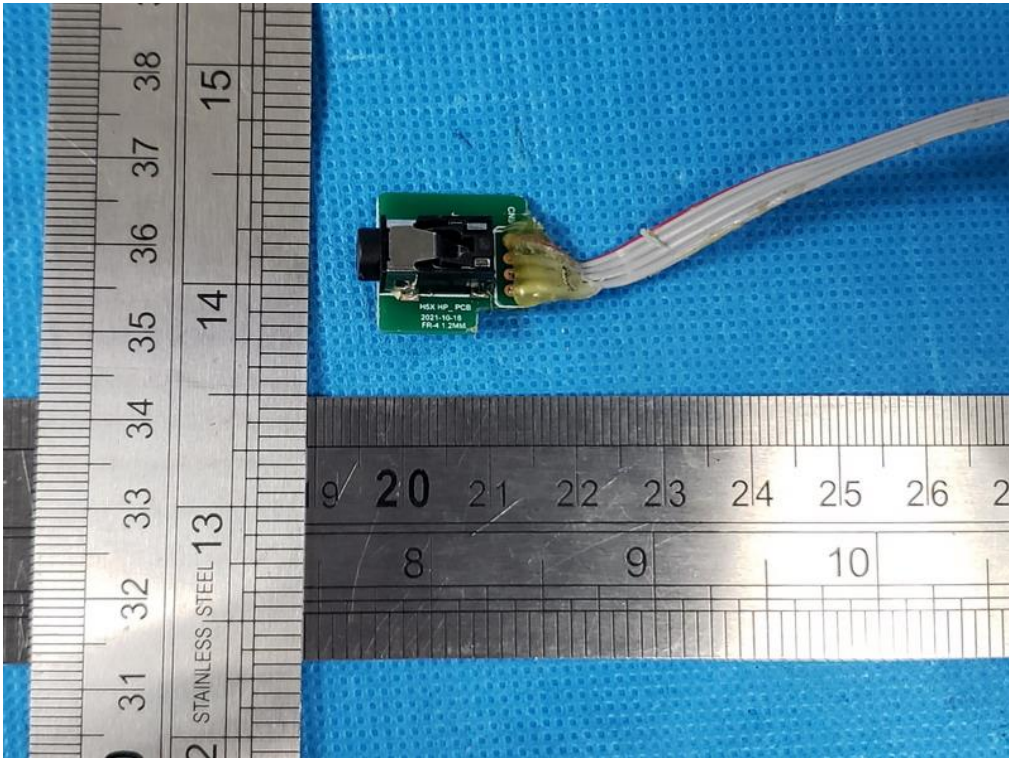

Internal Photo

FCC ID: BZAIDFB2215H5X

Inner View of the EUT

Inner View of the antenna

Inner Circuit Bottom View

Inner Circuit Top View

Inner Circuit Top View

Inner Circuit Bottom View

Inner Circuit Top View

Inner Circuit Bottom View

Inner Circuit Top View

Inner Circuit Bottom View

Inner Circuit Top View

Inner Circuit Bottom View

Inner Circuit Top View

Inner Circuit Bottom View

Inner Circuit Top View

Inner Circuit Bottom View

Inner Circuit Top View

Inner Circuit Bottom View

Inner Circuit Top View