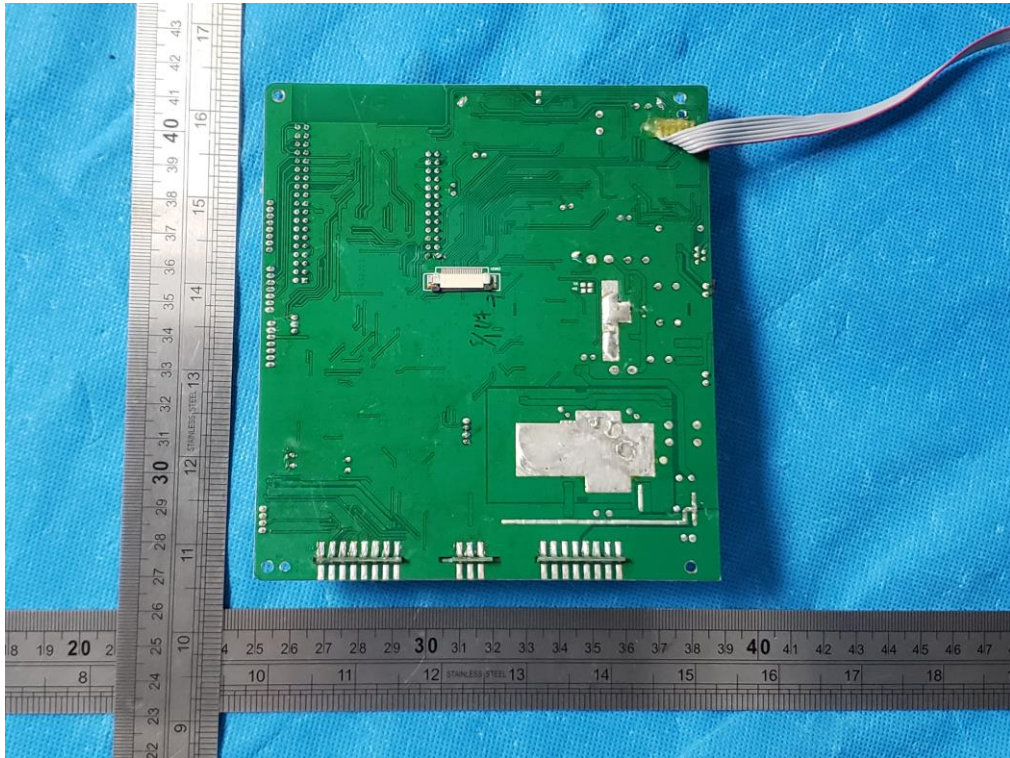

Internal Photo

FCC ID: BZAIDFB2215H5X

Inner View of the EUT

Inner View of the antenna

Inner Circuit Bottom View

Inner Circuit Top View

Inner Circuit Top View

Inner Circuit Bottom View

Inner Circuit Top View

Inner Circuit Bottom View

Inner Circuit Top View

Inner Circuit Bottom View

Inner Circuit Top View

Inner Circuit Bottom View

Inner Circuit Top View

Inner Circuit Bottom View

Inner Circuit Top View

Inner Circuit Bottom View

Inner Circuit Top View

Inner Circuit Bottom View

Inner Circuit Top View