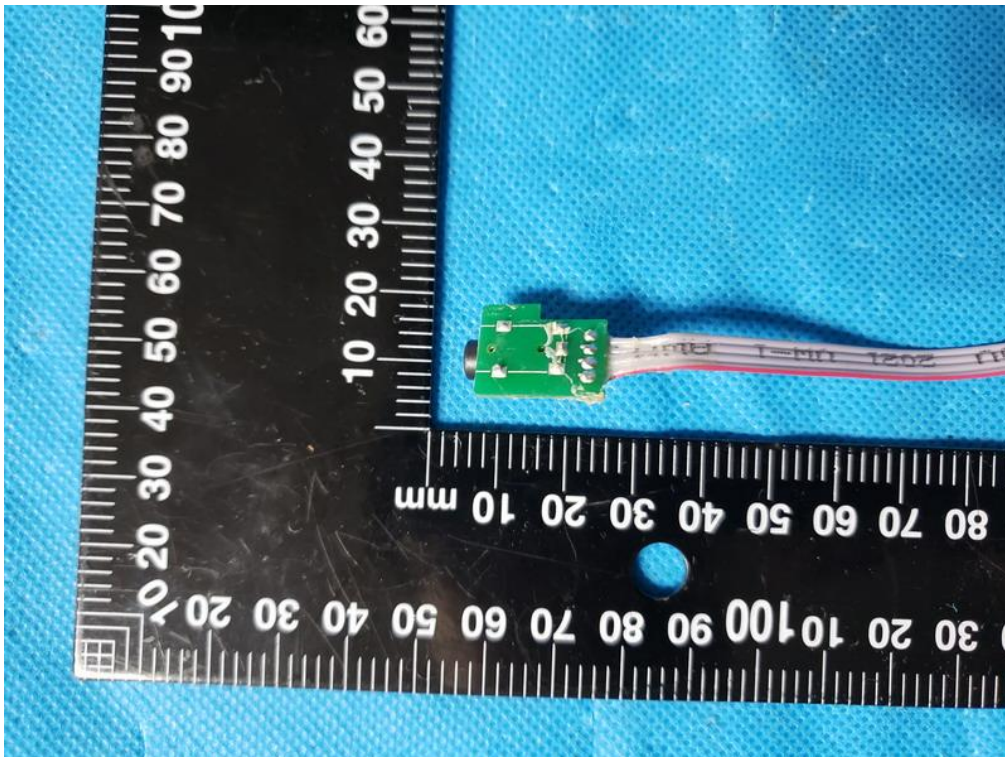

Internal Photo

FCC ID: BZAIDFB2215H2X

Inner View of the EUT

Inner View of the antenna

Inner Circuit Top View

Inner Circuit Bottom View

Inner Circuit Top View

Inner Circuit Bottom View

Inner Circuit Top View

Inner Circuit Bottom View

Inner Circuit Top View

Inner Circuit Bottom View

Inner Circuit Top View

Inner Circuit Bottom View

Inner Circuit Top View

Inner Circuit Bottom View