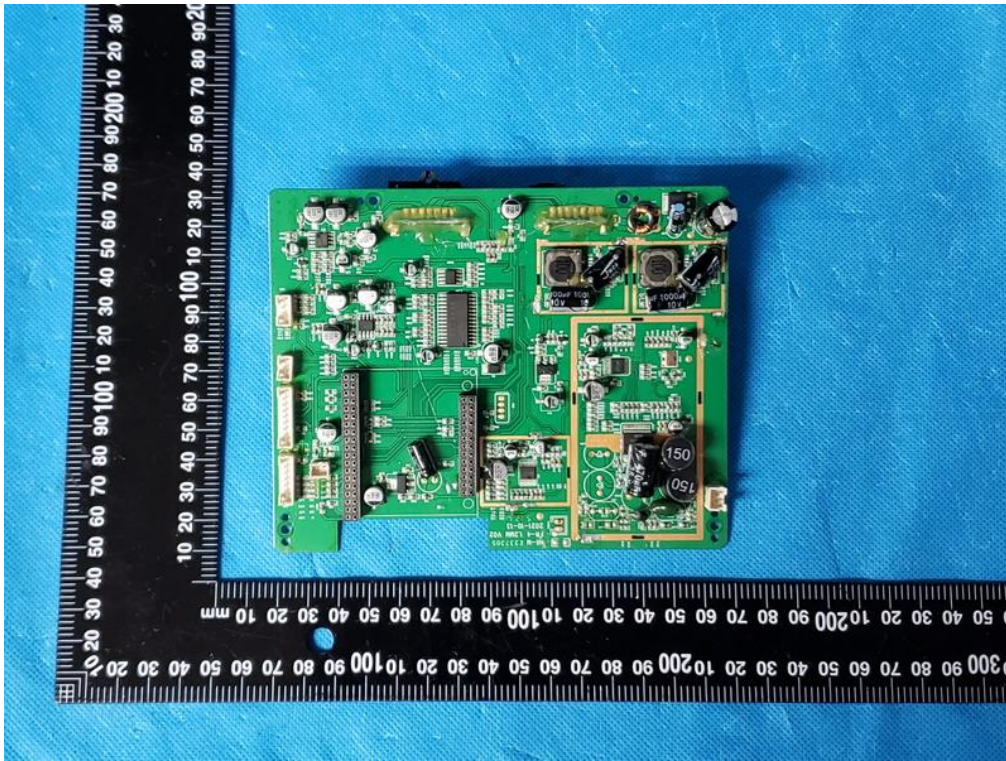

Internal Photo

FCC ID: BZAIDFB2215H2X

Inner View of the EUT

Inner View of the antenna

Inner Circuit Top View

Inner Circuit Bottom View

Inner Circuit Top View

Inner Circuit Bottom View

Inner Circuit Top View

Inner Circuit Bottom View

Inner Circuit Top View

Inner Circuit Bottom View

Inner Circuit Top View

Inner Circuit Bottom View

Inner Circuit Top View

Inner Circuit Bottom View