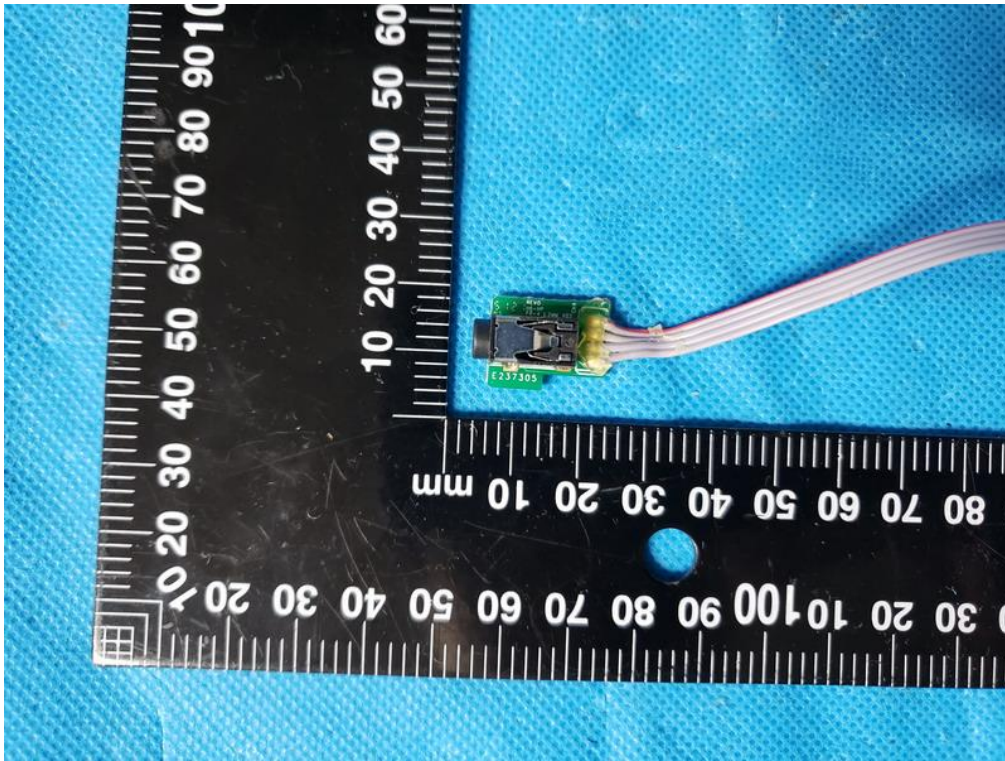

Internal Photo

FCC ID: BZAIDFB2215H2X

Inner View of the EUT

Inner View of the antenna

Inner Circuit Top View

Inner Circuit Bottom View

Inner Circuit Top View

Inner Circuit Bottom View

Inner Circuit Top View

Inner Circuit Bottom View

Inner Circuit Top View

Inner Circuit Bottom View

Inner Circuit Top View

Inner Circuit Bottom View

Inner Circuit Top View

Inner Circuit Bottom View