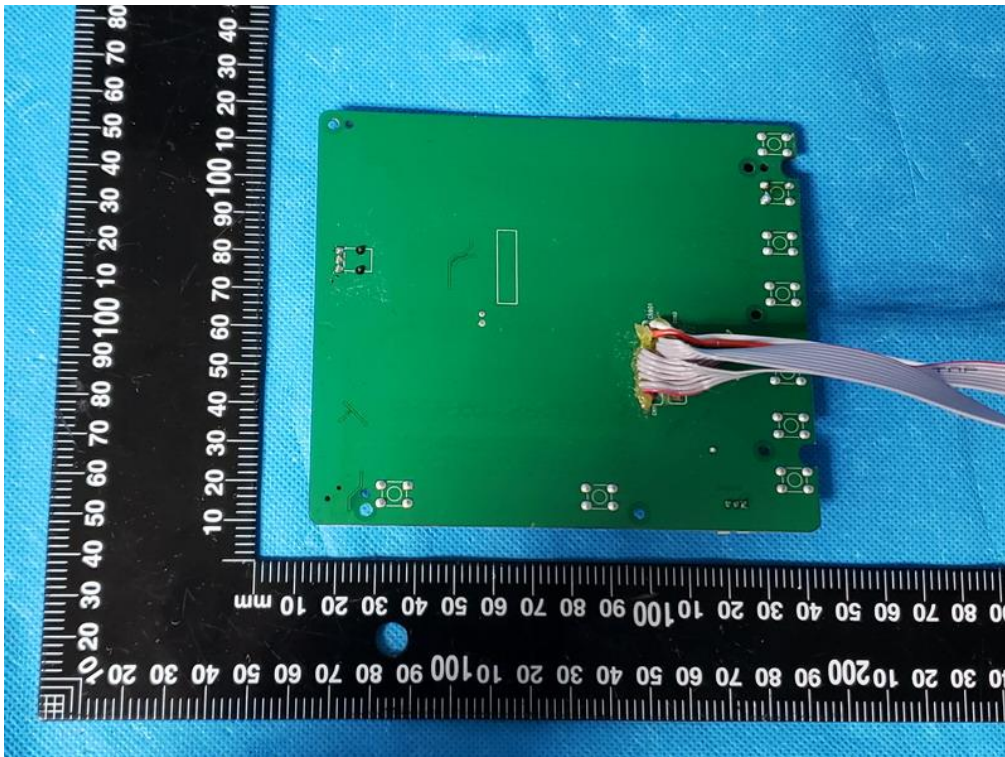

Internal Photo

FCC ID: BZAIDFB2215H2X

Inner View of the EUT

Inner View of the antenna

Inner Circuit Top View

Inner Circuit Bottom View

Inner Circuit Top View

Inner Circuit Bottom View

Inner Circuit Top View

Inner Circuit Bottom View

Inner Circuit Top View

Inner Circuit Bottom View

Inner Circuit Top View

Inner Circuit Bottom View

Inner Circuit Top View

Inner Circuit Bottom View