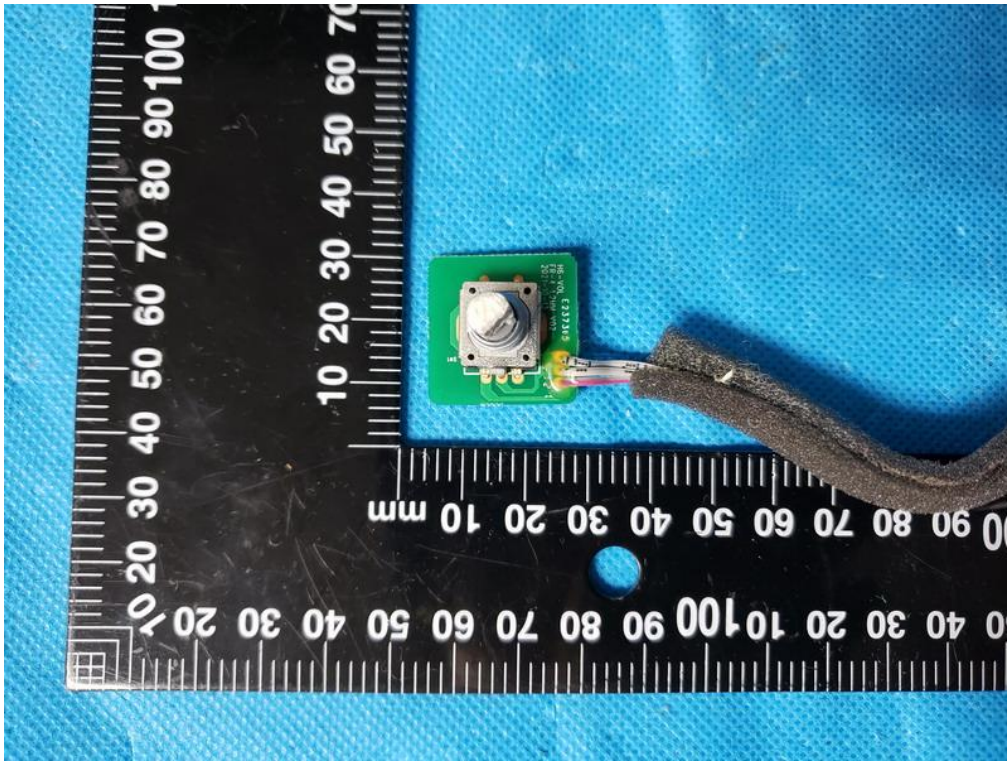

Internal Photo

FCC ID: BZAIDFB2215H2X

Inner View of the EUT

Inner View of the antenna

Inner Circuit Top View

Inner Circuit Bottom View

Inner Circuit Top View

Inner Circuit Bottom View

Inner Circuit Top View

Inner Circuit Bottom View

Inner Circuit Top View

Inner Circuit Bottom View

Inner Circuit Top View

Inner Circuit Bottom View

Inner Circuit Top View

Inner Circuit Bottom View