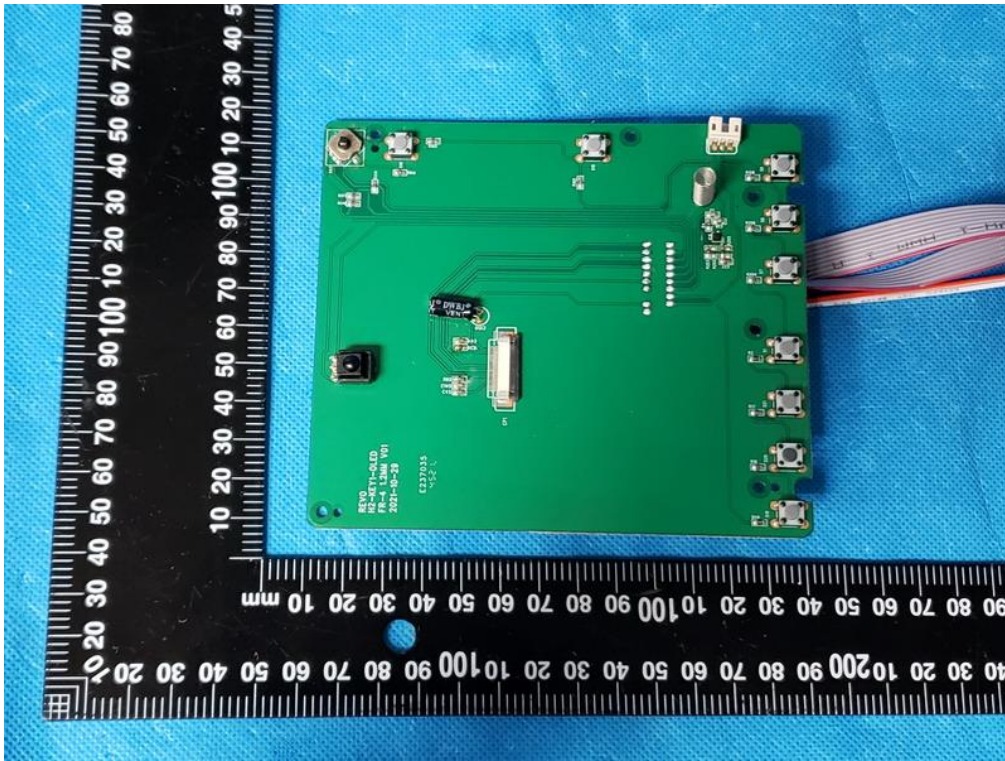

Internal Photo

FCC ID: BZAIDFB2215H2X

Inner View of the EUT

Inner View of the antenna

Inner Circuit Top View

Inner Circuit Bottom View

Inner Circuit Top View

Inner Circuit Bottom View

Inner Circuit Top View

Inner Circuit Bottom View

Inner Circuit Top View

Inner Circuit Bottom View

Inner Circuit Top View

Inner Circuit Bottom View

Inner Circuit Top View

Inner Circuit Bottom View