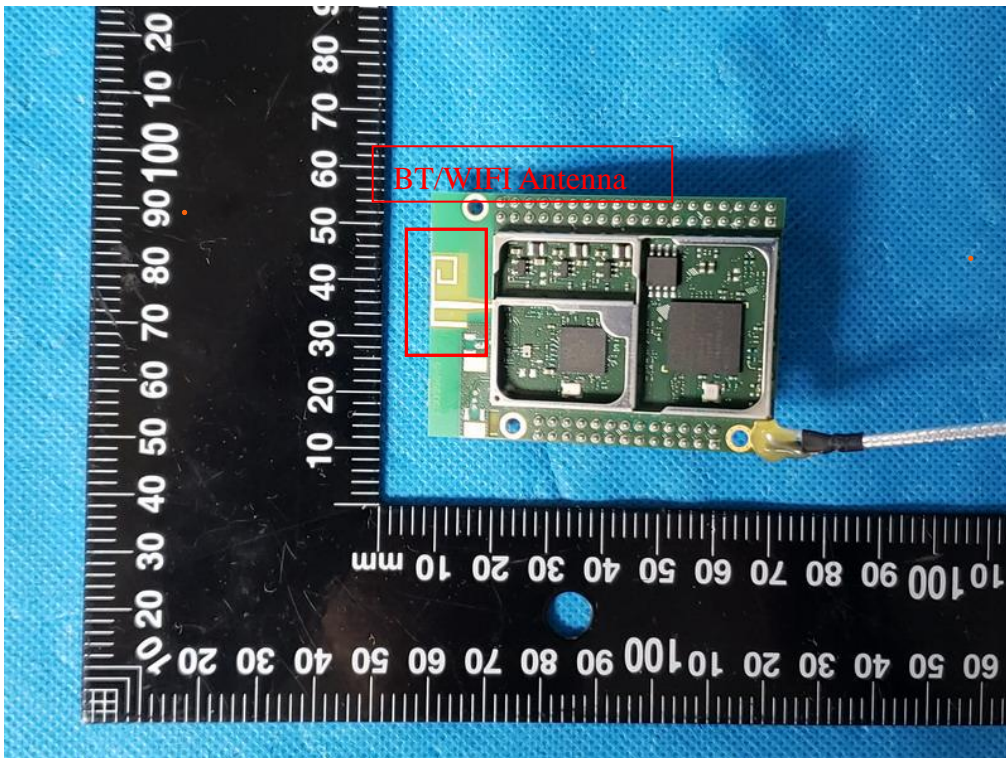

Internal Photo

FCC ID: BZAIDFB2215H2X

Inner View of the EUT

Inner View of the antenna

Inner Circuit Top View

Inner Circuit Bottom View

Inner Circuit Top View

Inner Circuit Bottom View

Inner Circuit Top View

Inner Circuit Bottom View

Inner Circuit Top View

Inner Circuit Bottom View

Inner Circuit Top View

Inner Circuit Bottom View

Inner Circuit Top View

Inner Circuit Bottom View