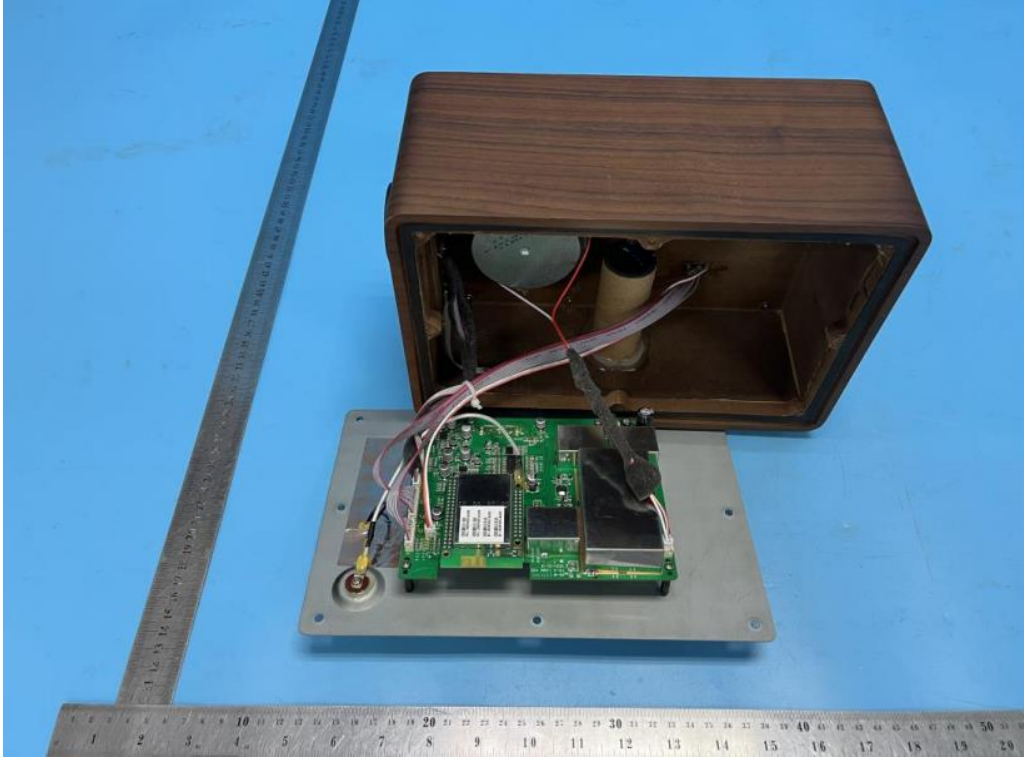

Internal Photo

FCC ID: BZAIDFB2215H2X

Inner View of the EUT

Inner View of the antenna

Inner Circuit Top View

Inner Circuit Bottom View

Inner Circuit Top View

Inner Circuit Bottom View

Inner Circuit Top View

Inner Circuit Bottom View

Inner Circuit Top View

Inner Circuit Bottom View

Inner Circuit Top View

Inner Circuit Bottom View

Inner Circuit Top View

Inner Circuit Bottom View