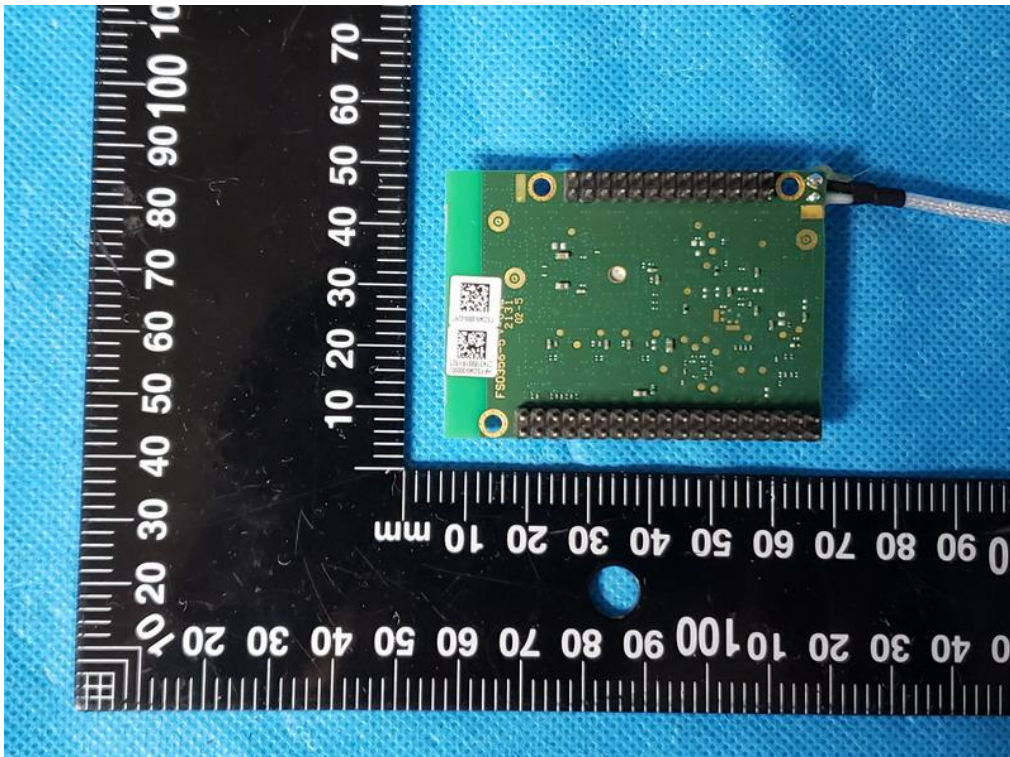

Internal Photo

FCC ID: BZAIDFB2215H2X

Inner View of the EUT

Inner View of the antenna

Inner Circuit Top View

Inner Circuit Bottom View

Inner Circuit Top View

Inner Circuit Bottom View

Inner Circuit Top View

Inner Circuit Bottom View

Inner Circuit Top View

Inner Circuit Bottom View

Inner Circuit Top View

Inner Circuit Bottom View

Inner Circuit Top View

Inner Circuit Bottom View