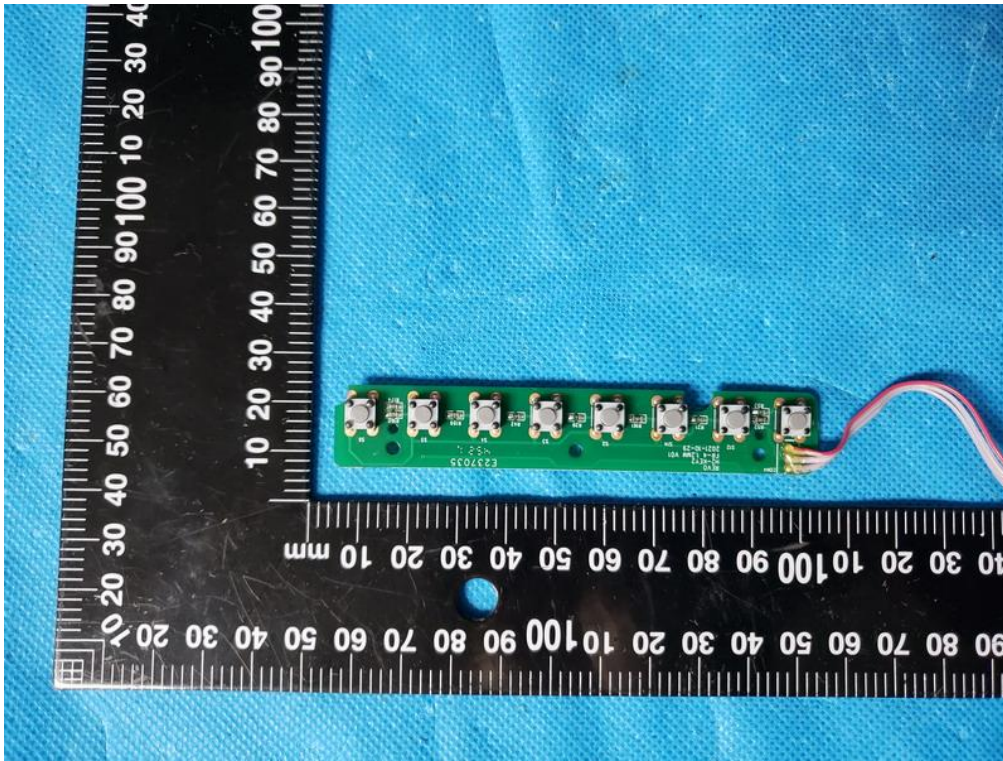

Internal Photo

FCC ID: BZAIDFB2215H2X

Inner View of the EUT

Inner View of the antenna

Inner Circuit Top View

Inner Circuit Bottom View

Inner Circuit Top View

Inner Circuit Bottom View

Inner Circuit Top View

Inner Circuit Bottom View

Inner Circuit Top View

Inner Circuit Bottom View

Inner Circuit Top View

Inner Circuit Bottom View

Inner Circuit Top View

Inner Circuit Bottom View