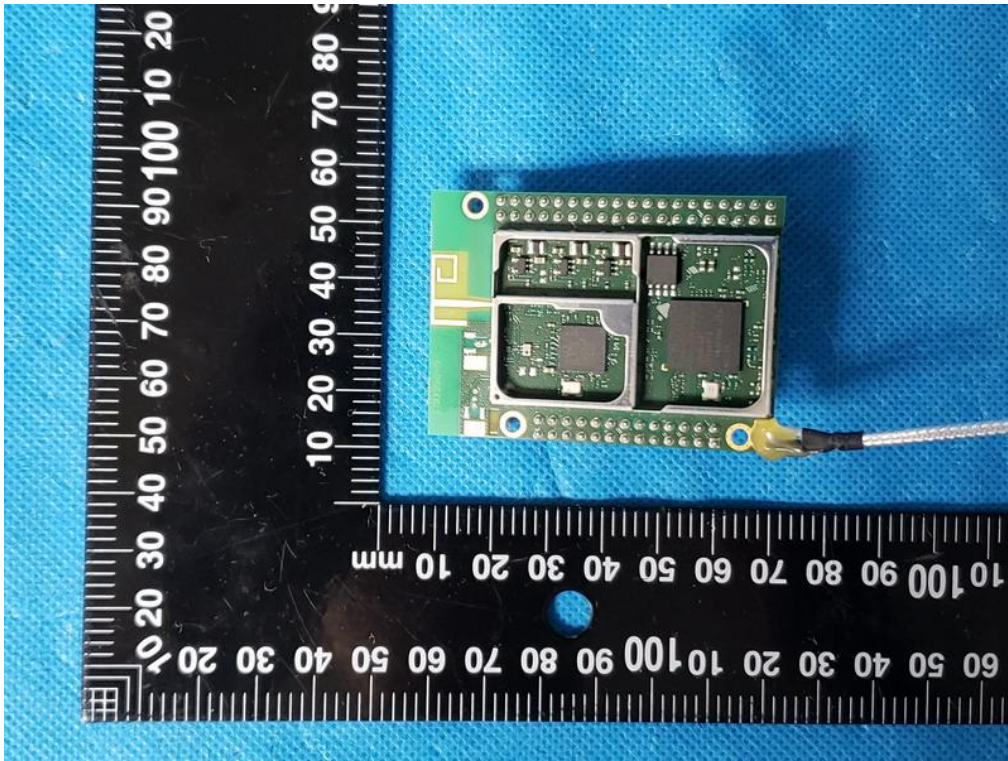

Internal Photo

FCC ID: BZAIDFB2215H2X

Inner View of the EUT

Inner View of the antenna

Inner Circuit Top View

Inner Circuit Bottom View

Inner Circuit Top View

Inner Circuit Bottom View

Inner Circuit Top View

Inner Circuit Bottom View

Inner Circuit Top View

Inner Circuit Bottom View

Inner Circuit Top View

Inner Circuit Bottom View

Inner Circuit Top View

Inner Circuit Bottom View