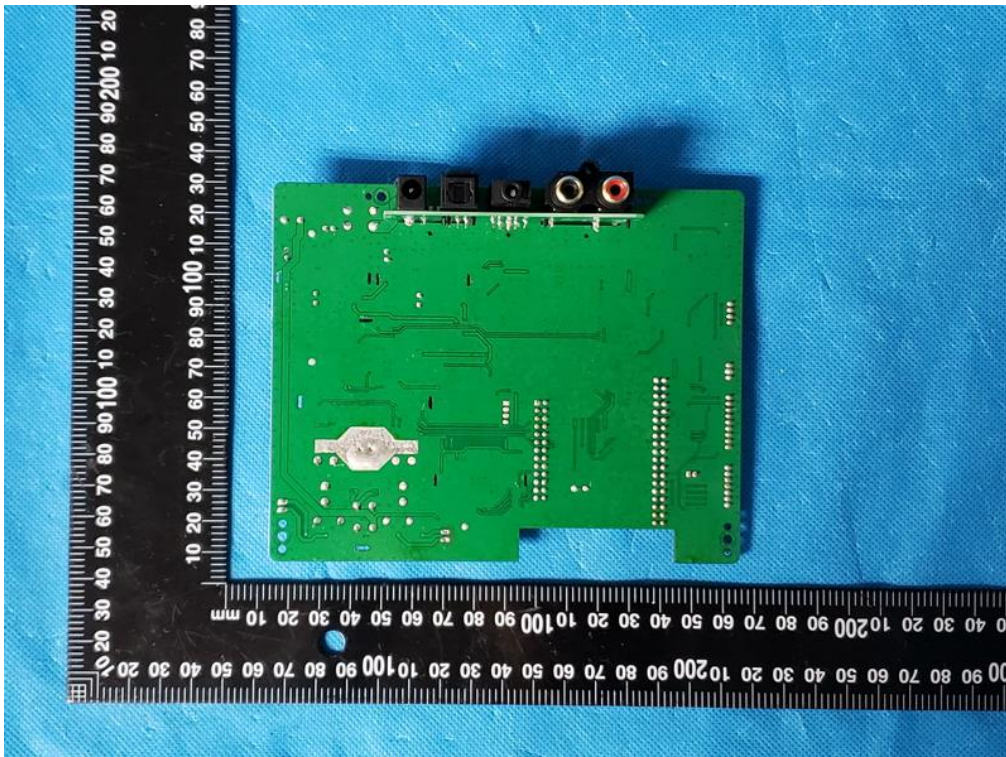

Internal Photo

FCC ID: BZAIDFB2215H2X

Inner View of the EUT

Inner View of the antenna

Inner Circuit Top View

Inner Circuit Bottom View

Inner Circuit Top View

Inner Circuit Bottom View

Inner Circuit Top View

Inner Circuit Bottom View

Inner Circuit Top View

Inner Circuit Bottom View

Inner Circuit Top View

Inner Circuit Bottom View

Inner Circuit Top View

Inner Circuit Bottom View