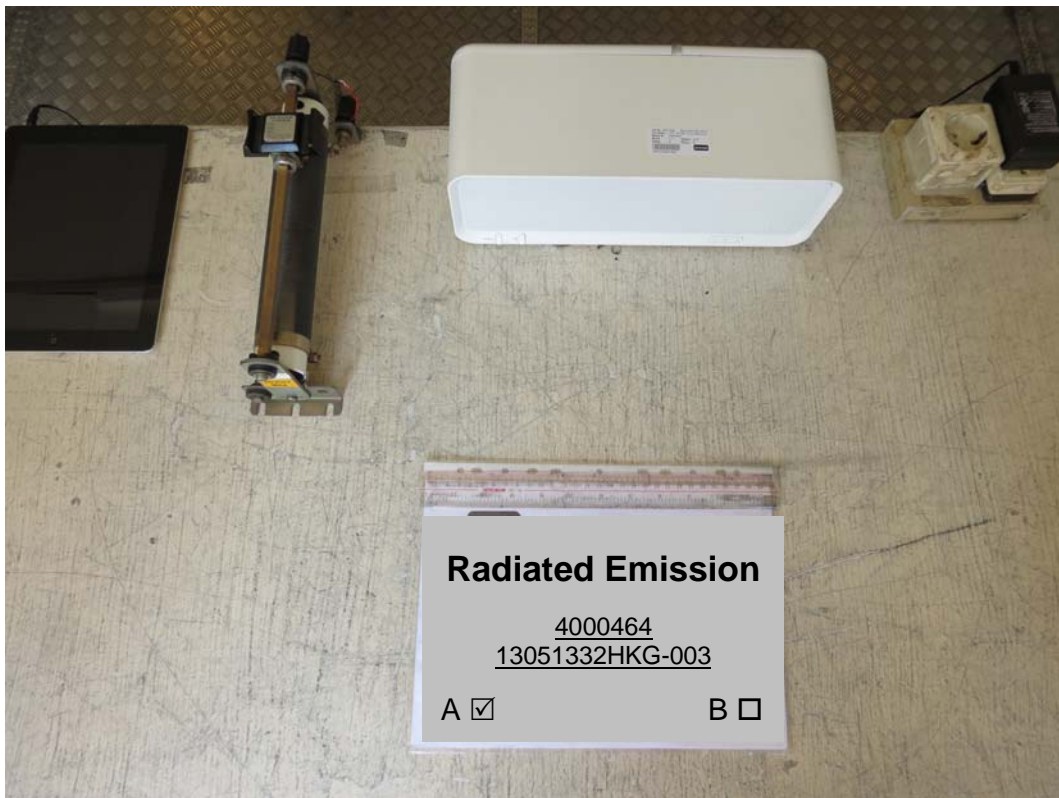


INTERTEK TESTING SERVICE

Report No: 13051332HKG-003

Configuration Photographs

Worst-Case Radiated Emissions

(Front View)

Model: 4000464

INTERTEK TESTING SERVICE

Report No: 13051332HKG-003

Configuration Photographs

Worst-Case Radiated Emissions

(Rear View)

Model: 4000464