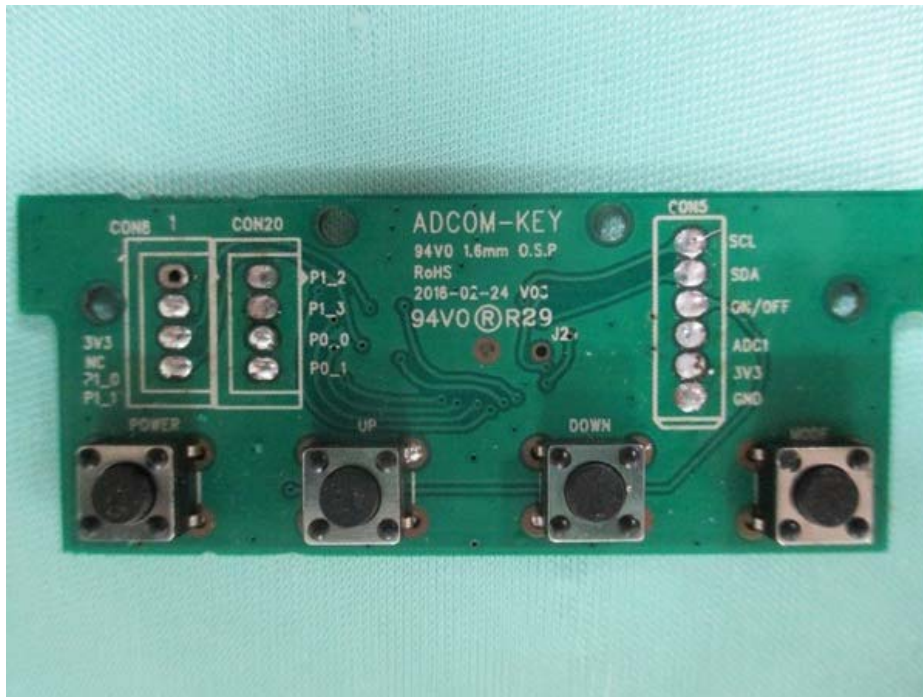

**Internal Photo**

FCC ID: BZA0416LUNA

**Inside View of The Product**

**Inner Circuit Top View**

**Inner Circuit Bottom View**

**Inner Circuit Top View**

**Inner Circuit Bottom View**

**Inner Circuit Top View**

**Inner Circuit Bottom View**

**Inner Circuit Top View**

**Inner Circuit Bottom View**

**Bluetooth Antenna**

**Inner Circuit Top View**

**Inner Circuit Top View**

**Inner Circuit Bottom View**

**Inner Circuit Top View**

**Inner Circuit Bottom View**