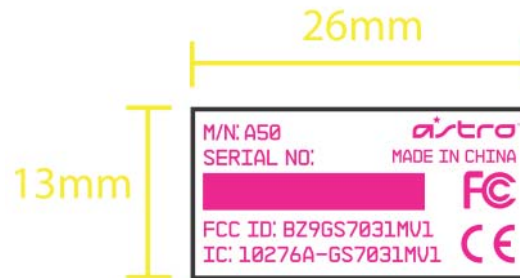

FCC ID: BZ9GS7031MV1

Label

Label Location