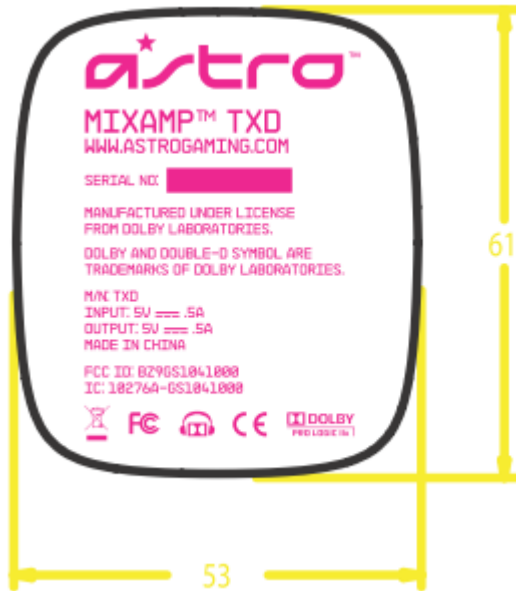

FCC ID: BZ9GS1041000

Label

Label Location