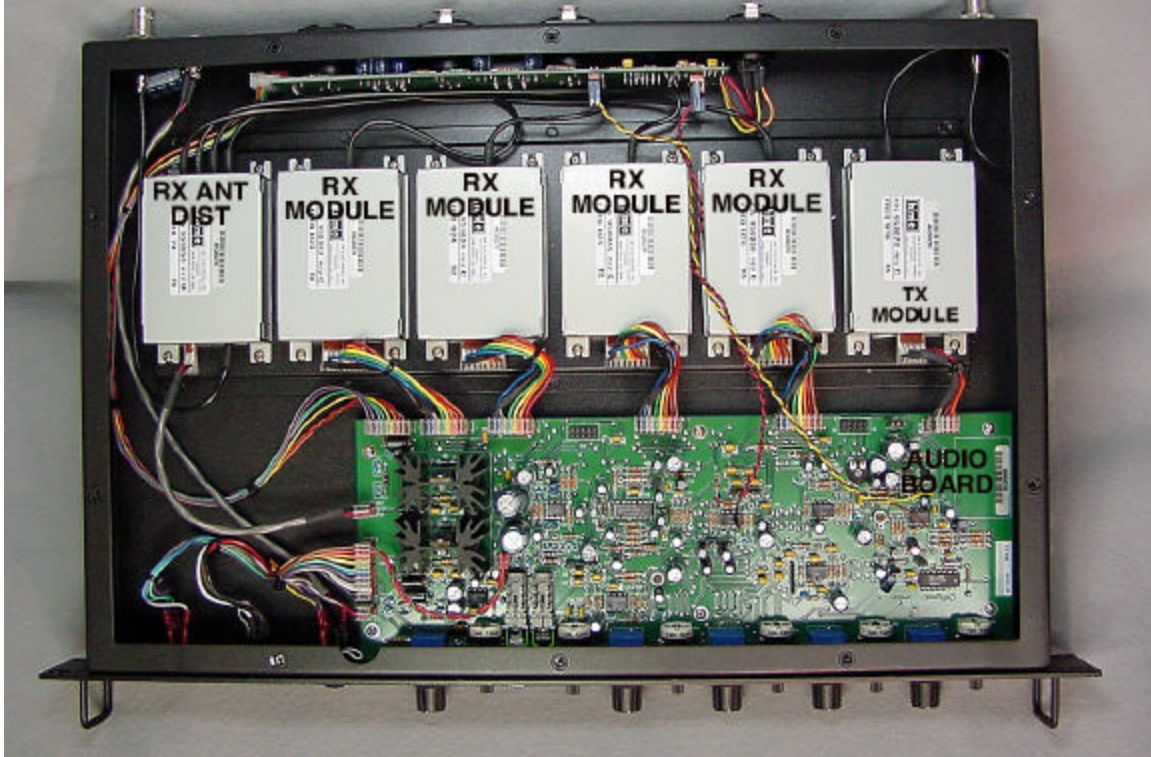

ANTENNA DISTRIBUTION MODULE TOP WITH SHIELD
FILE: ANTENNA DISTRIBUTION MODULE TOP WITH SHIELD.JPG

49C00275

HM ELECTRONICS, INC.
Communication Systems
Division
SAN DIEGO, CA. USA

P/N 950053 REV D

FREQ 74 T8

ANTENNA DISTRIBUTION MODULE TOP WITHOUT SHIELD.
FILE: ANTENNA DISTRIBUTION MODULE TOP WITHOUT SHIELD.JPG

RW800 BASE STATION INSIDE VIEW
FILE: BASE STATION INSIDE VIEW.JPG

RX MODULE BOTTOM WITH SHIELD
FILE: RX MODULE BOTTOM WITH SHIELD.JPG