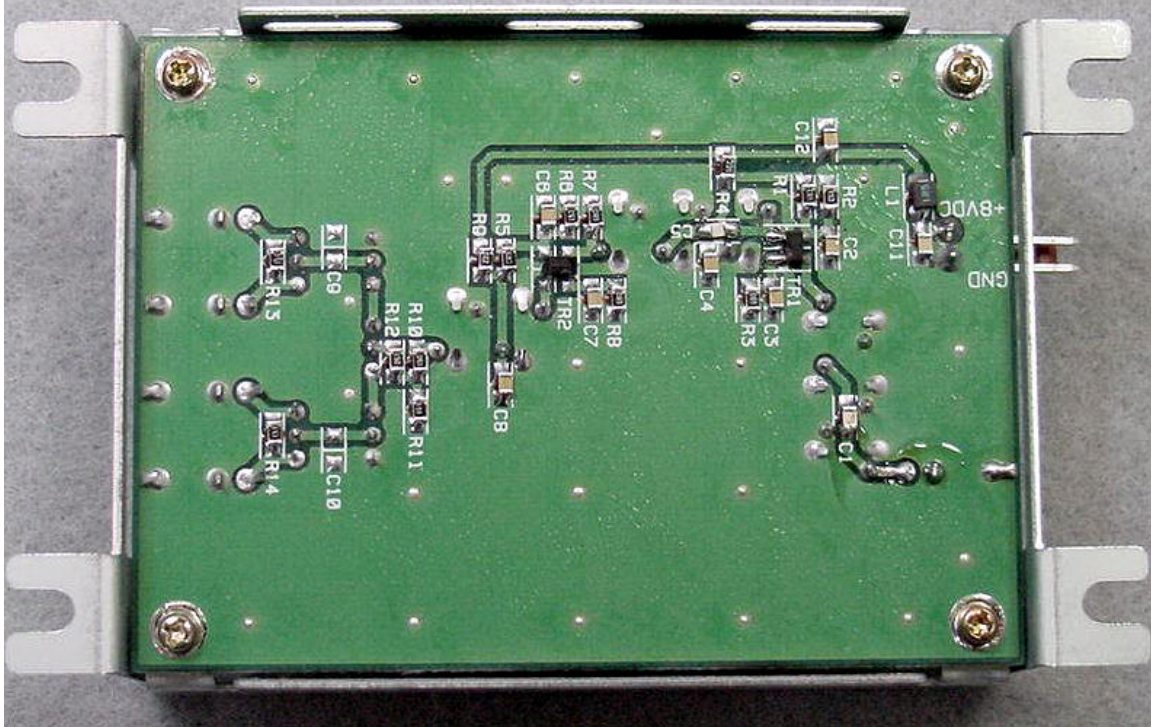

ANTENNA DISTRIBUTION MODULE BOTTOM WITH SHIELD
FILE: ANTENNA DISTRIBUTION MODULE BOTTOM WITH SHIELD.JPG

ANTENNA DISTRIBUTION MODULE BOTTOM WITHOUT SHIELD
FILE: ANTENNA DISTRIBUTION MODULE BOTTOM WITHOUT SHIELD.JPG

ANTENNA DISTRIBUTION MODULE TOP WITH SHIELD
FILE: ANTENNA DISTRIBUTION MODULE TOP WITH SHIELD.JPG

49C00275

HM ELECTRONICS, INC.
Communication Systems
Division
SAN DIEGO, CA. USA

P/N 950053 REV D

FREQ 74 T8

ANTENNA DISTRIBUTION MODULE TOP WITHOUT SHIELD.
FILE: ANTENNA DISTRIBUTION MODULE TOP WITHOUT SHIELD.JPG

RW800 BASE STATION INSIDE VIEW
FILE: BASE STATION INSIDE VIEW.JPG

RX MODULE BOTTOM WITH SHIELD
FILE: RX MODULE BOTTOM WITH SHIELD.JPG