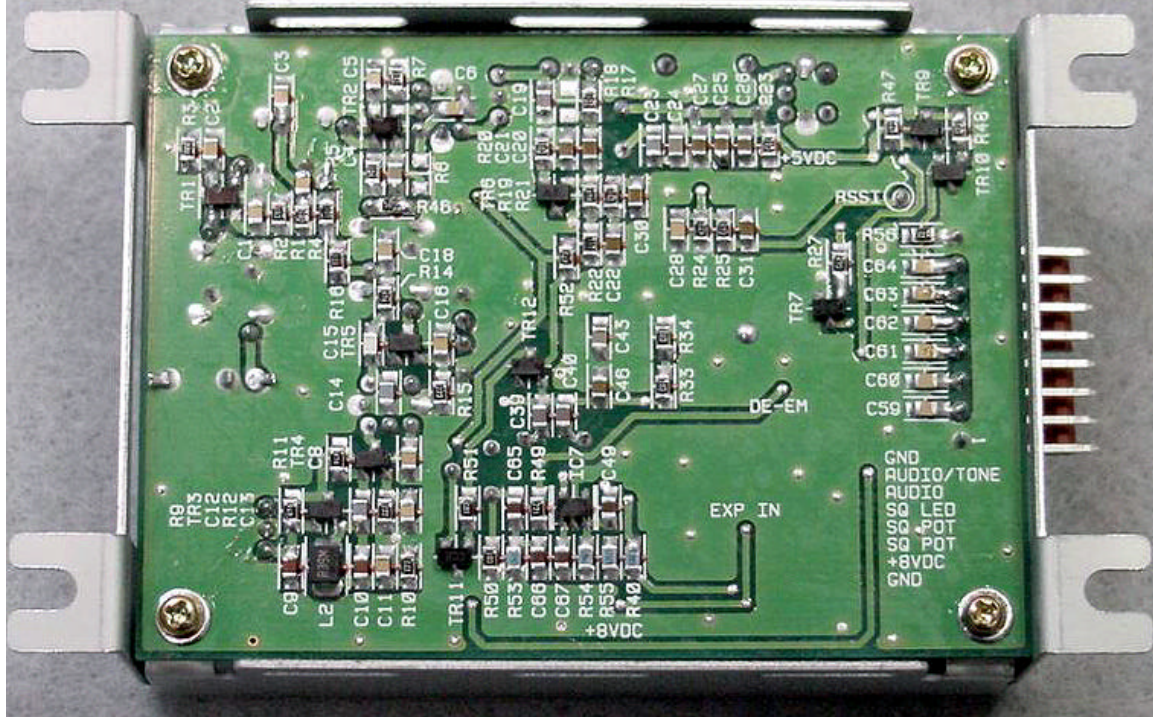

ANTENNA DISTRIBUTION MODULE TOP WITHOUT SHIELD.
FILE: ANTENNA DISTRIBUTION MODULE TOP WITHOUT SHIELD.JPG

RW800 BASE STATION INSIDE VIEW
FILE: BASE STATION INSIDE VIEW.JPG

RX MODULE BOTTOM WITH SHIELD
FILE: RX MODULE BOTTOM WITH SHIELD.JPG

**RX MODULE BOTTOM WITHOUT SHIELD
FILE: RX MODULE BOTTOM WITHOUT SHIELD.JPG**

RX MODULE TOP WITH SHIELD
FILE: RX MODULE TOP WITH SHIELD.JPG