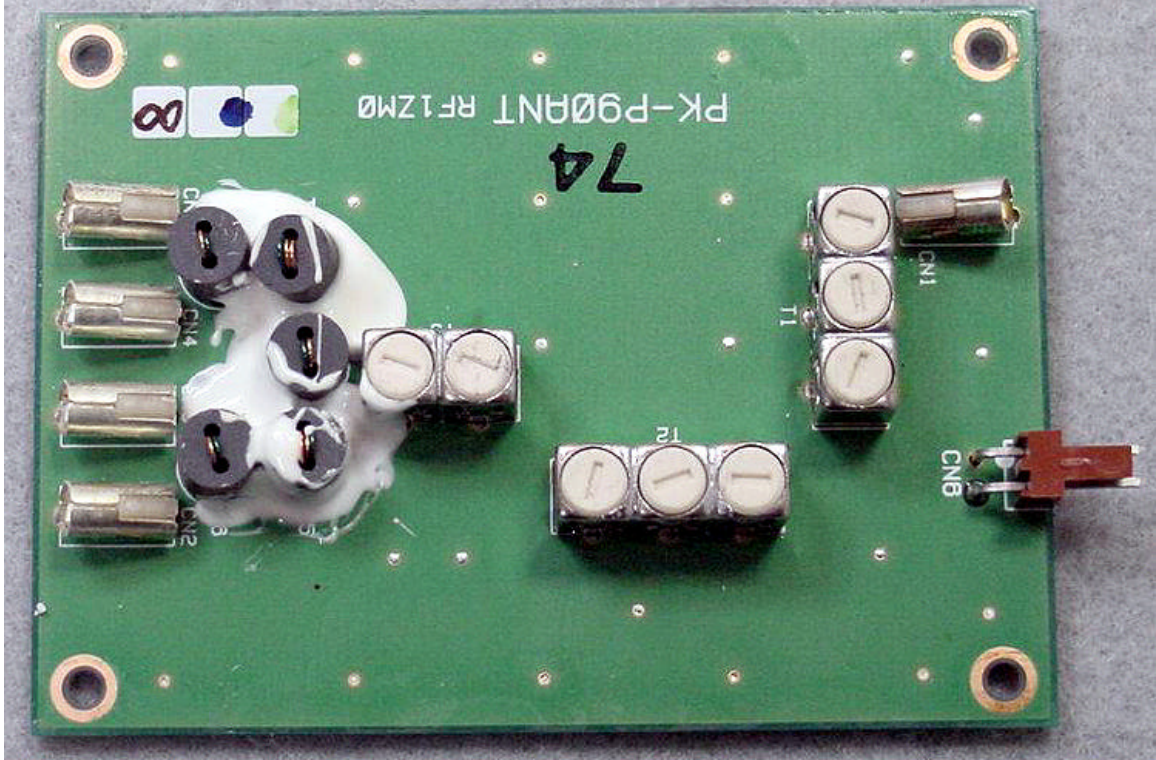

ANTENNA DISTRIBUTION MODULE BOTTOM WITH SHIELD
FILE: ANTENNA DISTRIBUTION MODULE BOTTOM WITH SHIELD.JPG

ANTENNA DISTRIBUTION MODULE BOTTOM WITHOUT SHIELD
FILE: ANTENNA DISTRIBUTION MODULE BOTTOM WITHOUT SHIELD.JPG

ANTENNA DISTRIBUTION MODULE TOP WITH SHIELD
FILE: ANTENNA DISTRIBUTION MODULE TOP WITH SHIELD.JPG

49C00275

HM ELECTRONICS, INC.
Communication Systems
Division
SAN DIEGO, CA. USA

P/N 950053 REV D

FREQ 74 T8

ANTENNA DISTRIBUTION MODULE TOP WITHOUT SHIELD.
FILE: ANTENNA DISTRIBUTION MODULE TOP WITHOUT SHIELD.JPG

RW800 BASE STATION INSIDE VIEW
FILE: BASE STATION INSIDE VIEW.JPG

RX MODULE BOTTOM WITH SHIELD
FILE: RX MODULE BOTTOM WITH SHIELD.JPG

**RX MODULE BOTTOM WITHOUT SHIELD
FILE: RX MODULE BOTTOM WITHOUT SHIELD.JPG**

RX MODULE TOP WITH SHIELD
FILE: RX MODULE TOP WITH SHIELD.JPG