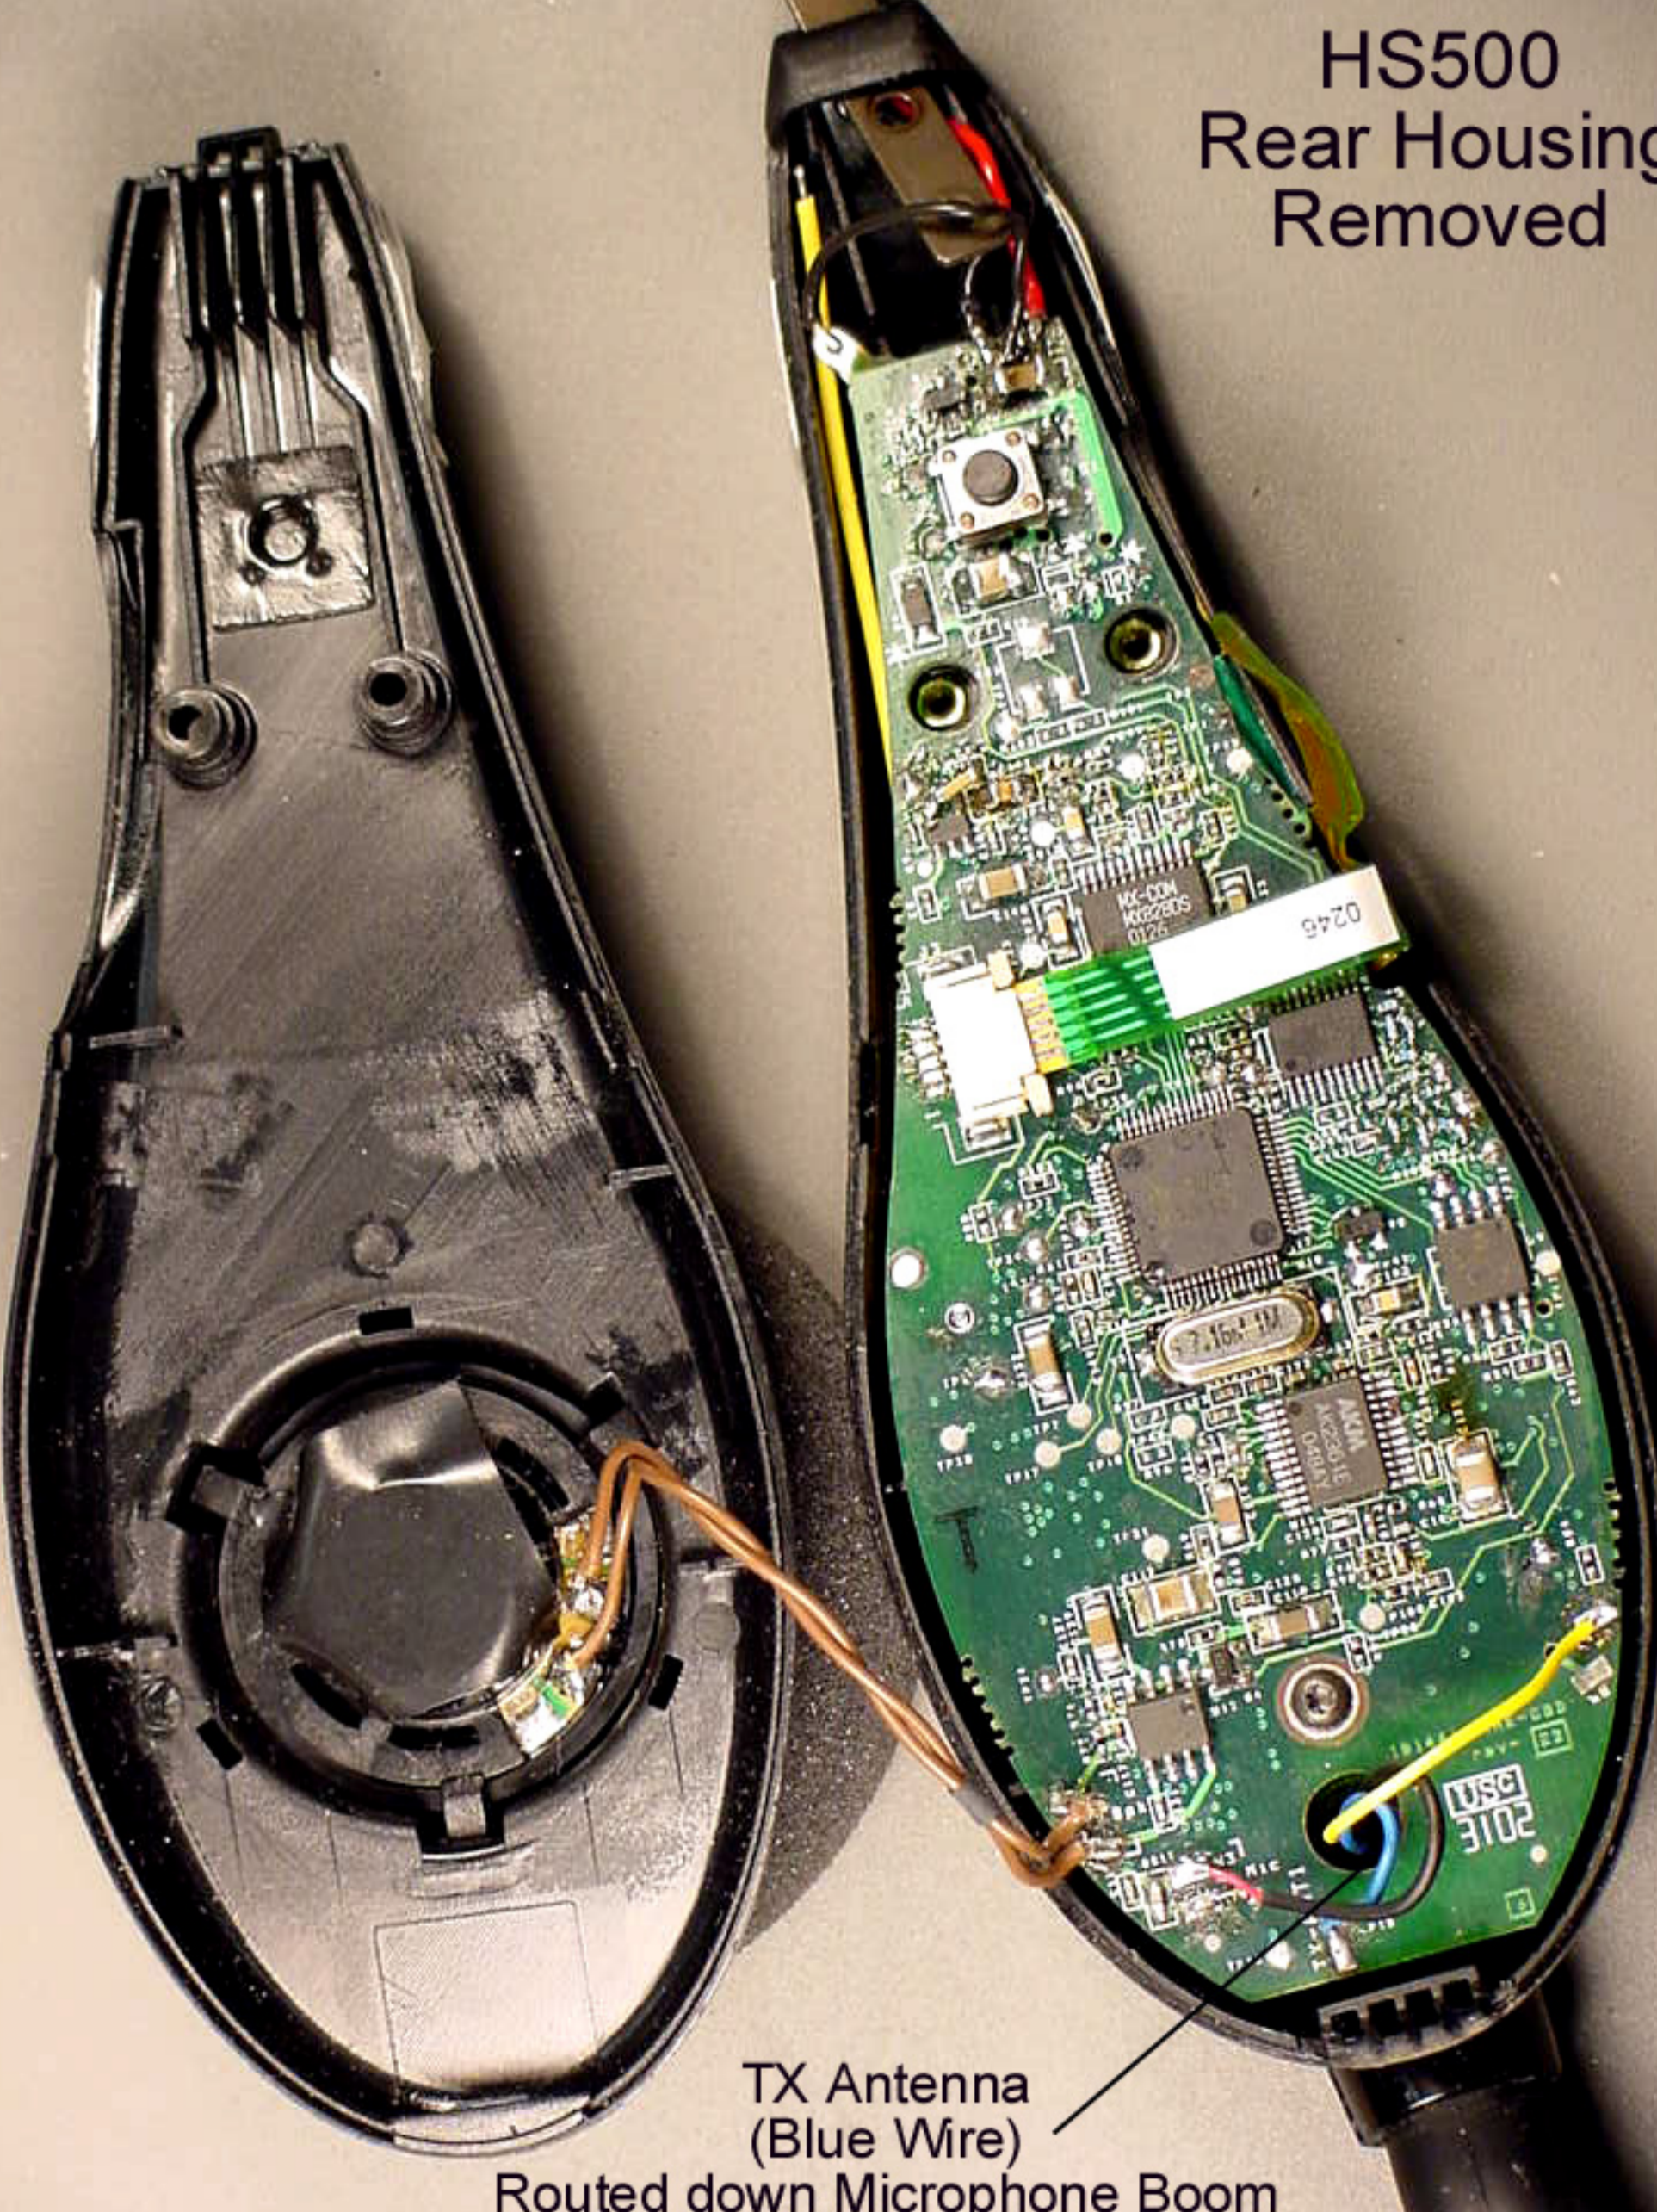

RX  
Antenna

**HS500  
Front Cover  
Removed**

HS500  
Rear Housing  
Removed

TX Antenna  
(Blue Wire)  
Routed down Microphone Boom