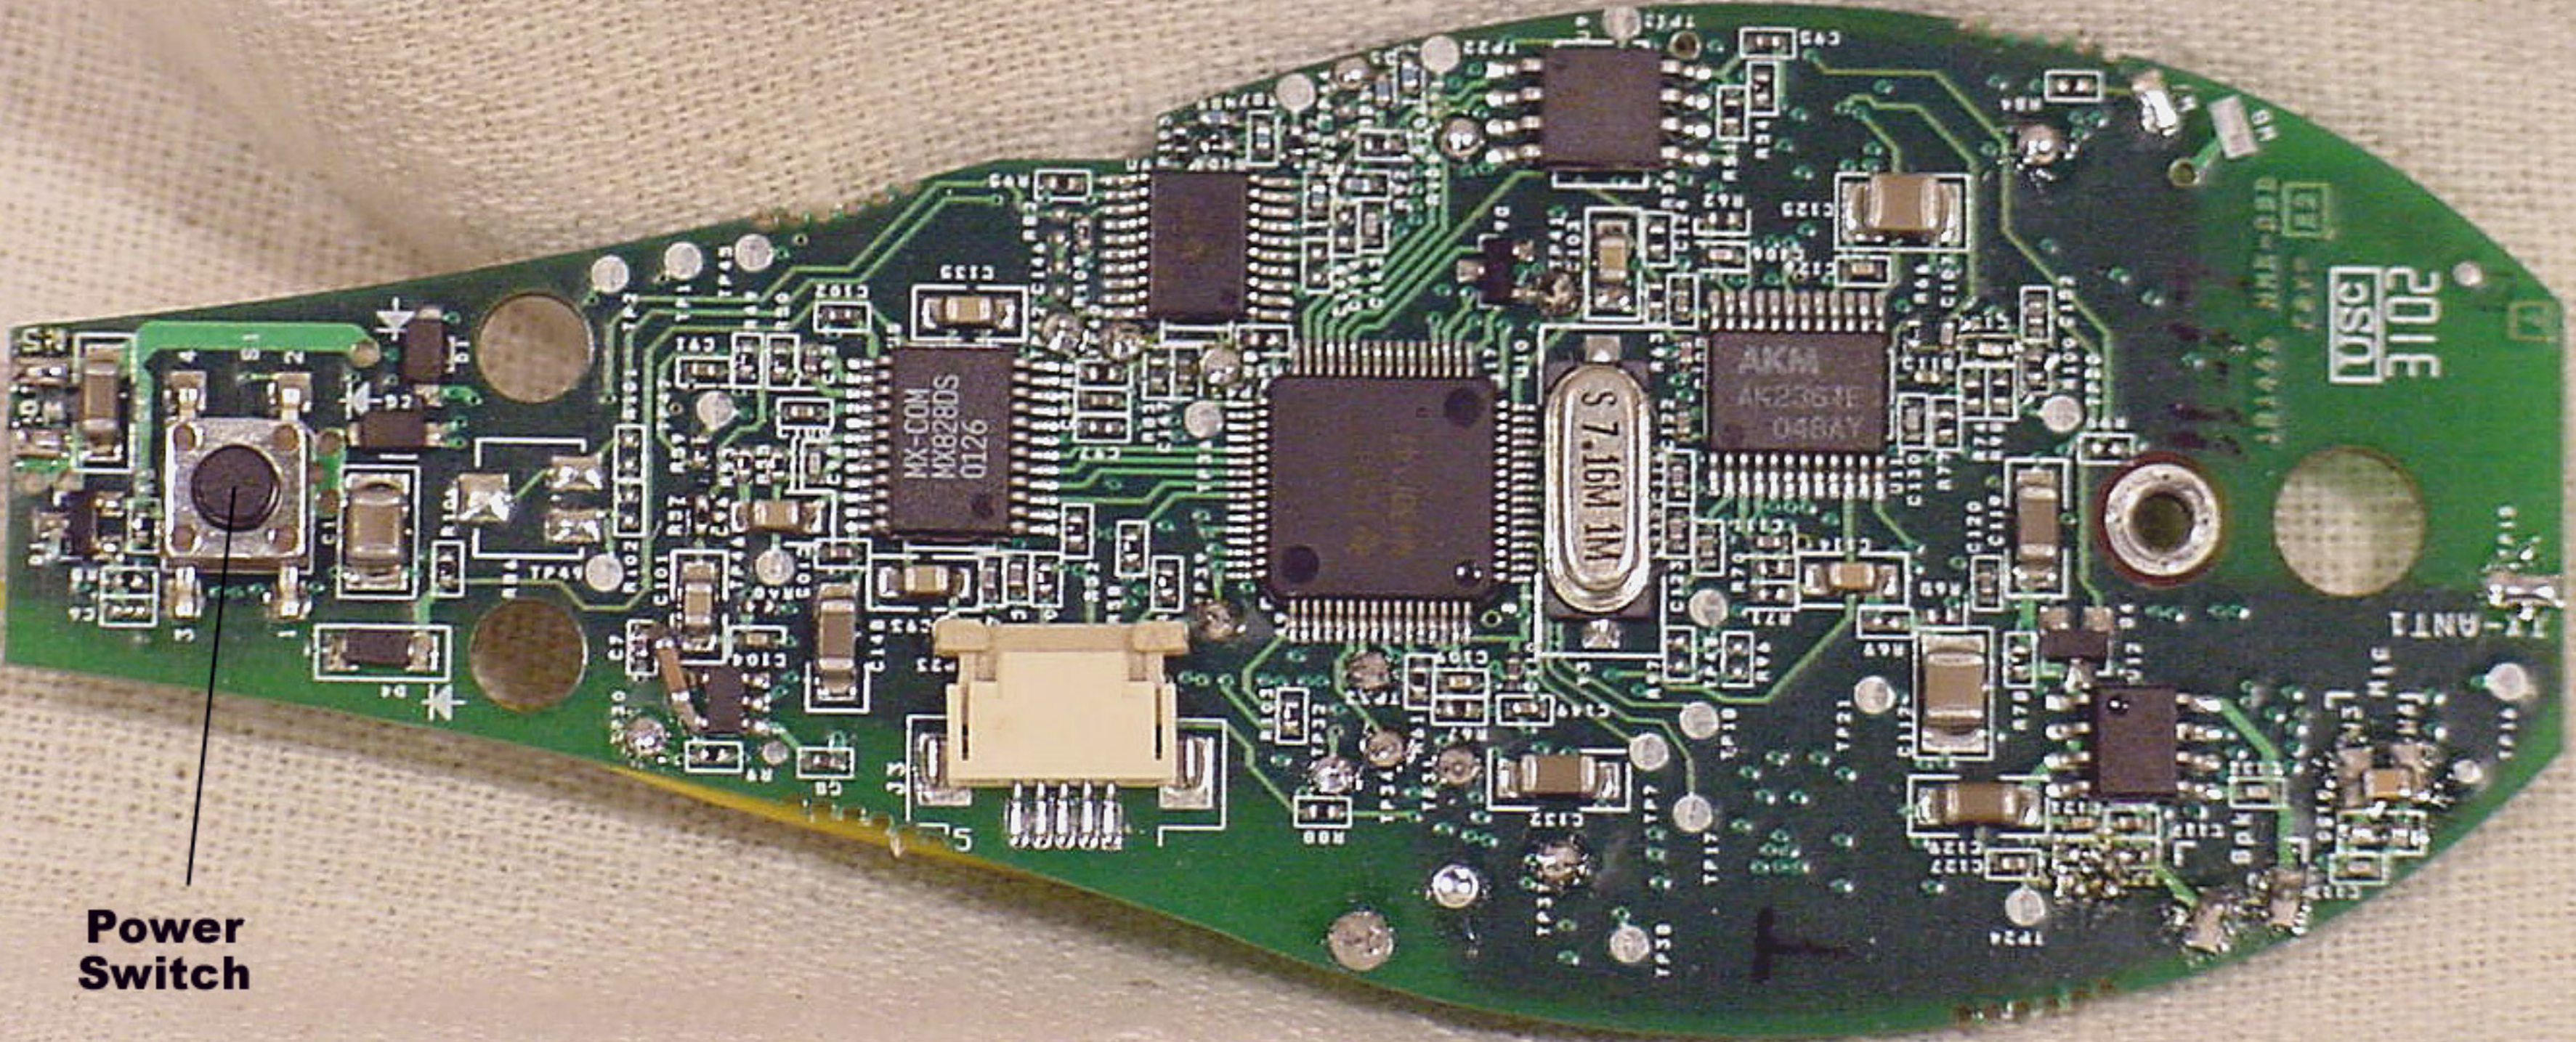

HS500 Board Bottom Side

RX Antenna

Power Indicator

HS500 Board Top Side

Power Switch

HS500 Front Cover Interior

Volume Up

Volume Down

Keypad Tail

A1 XMIT Button

A2 XMIT Button

172574

HS500 Rear Housing Interior

Speaker