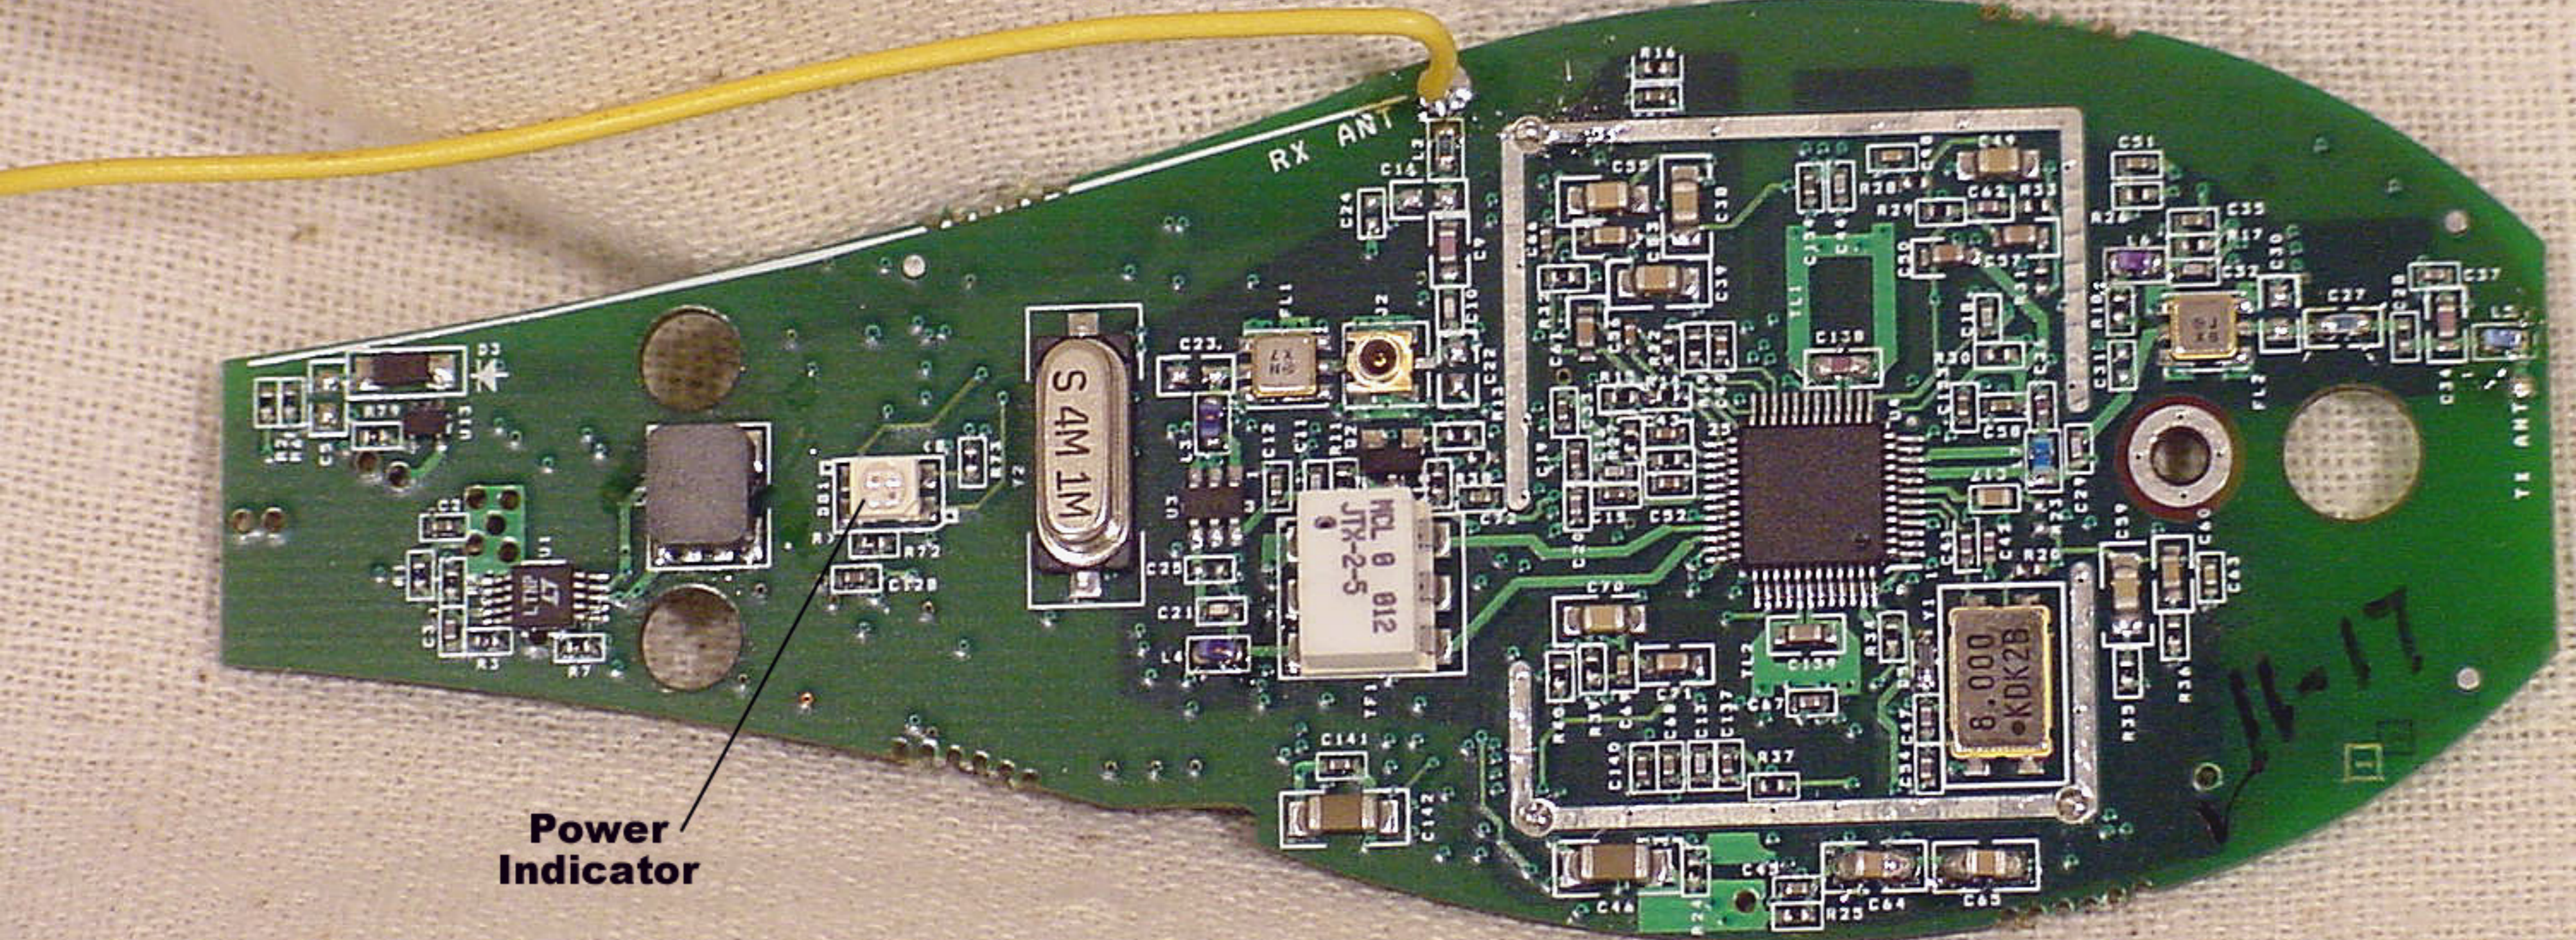

HS500 Board Bottom Side

RX Antenna

Power Indicator

HS500 Board Top Side

Power Switch

HS500 Front Cover Interior

Volume Up

Volume Down

Keypad Tail

A1 XMIT Button

A2 XMIT Button

172574

HS500 Rear Housing Interior

Speaker