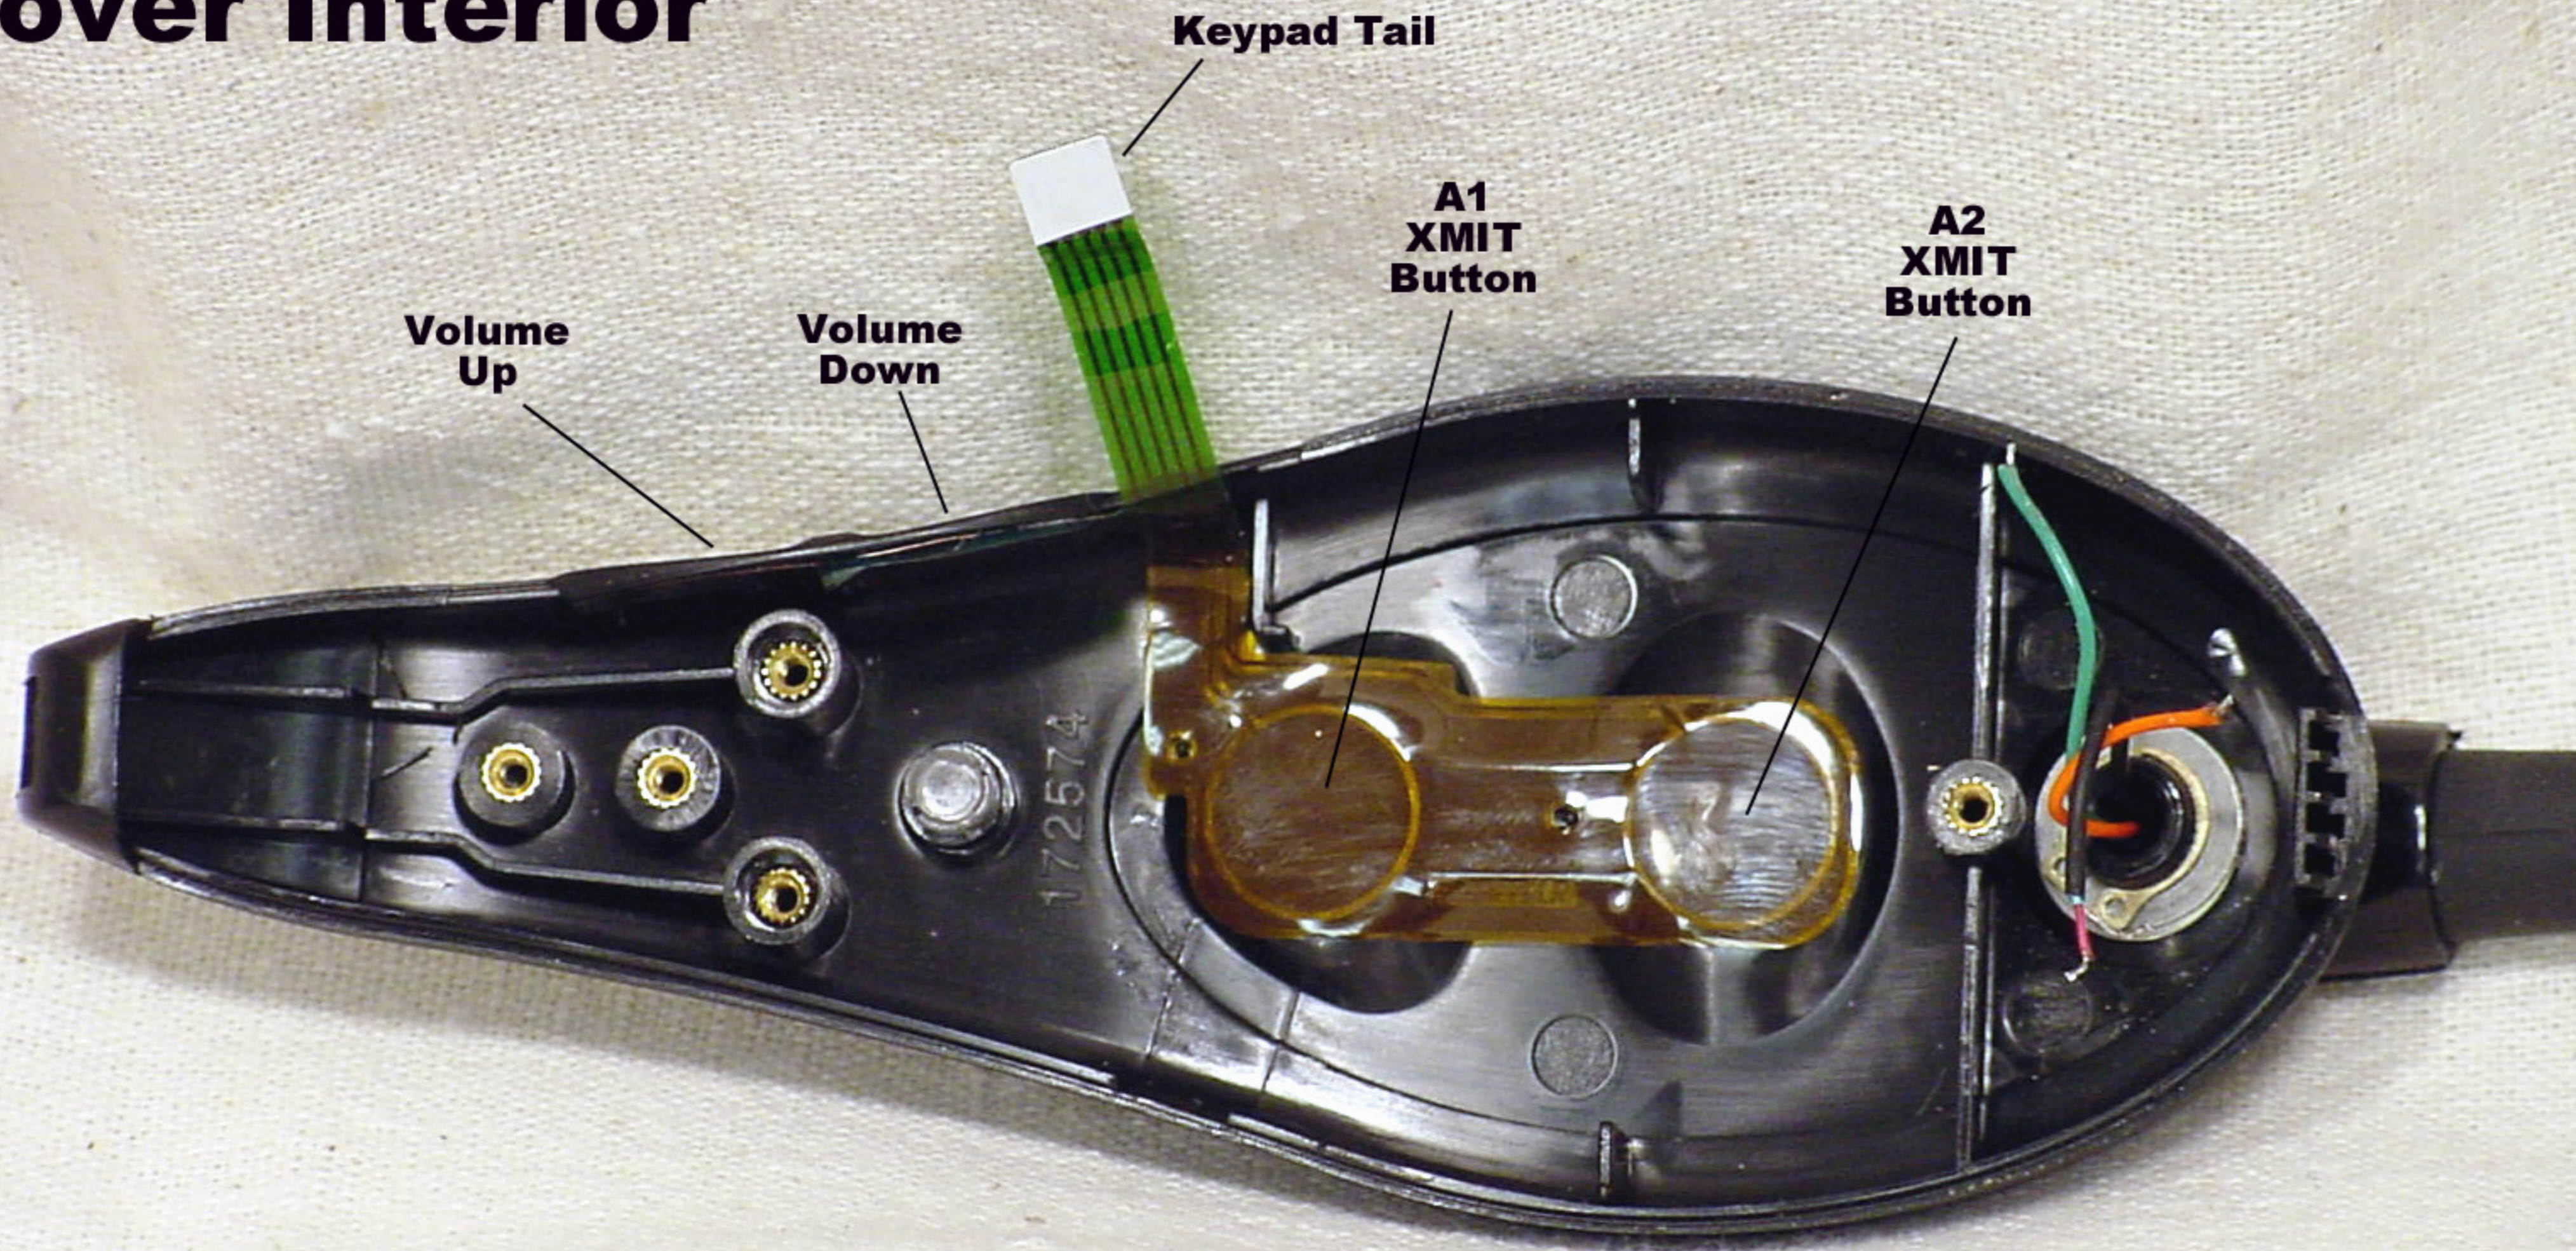

HS500 Board Bottom Side

RX Antenna

Power Indicator

HS500 Board Top Side

Power Switch

HS500 Front Cover Interior

Volume Up

Volume Down

Keypad Tail

A1 XMIT Button

A2 XMIT Button

172574

HS500 Rear Housing Interior

Speaker