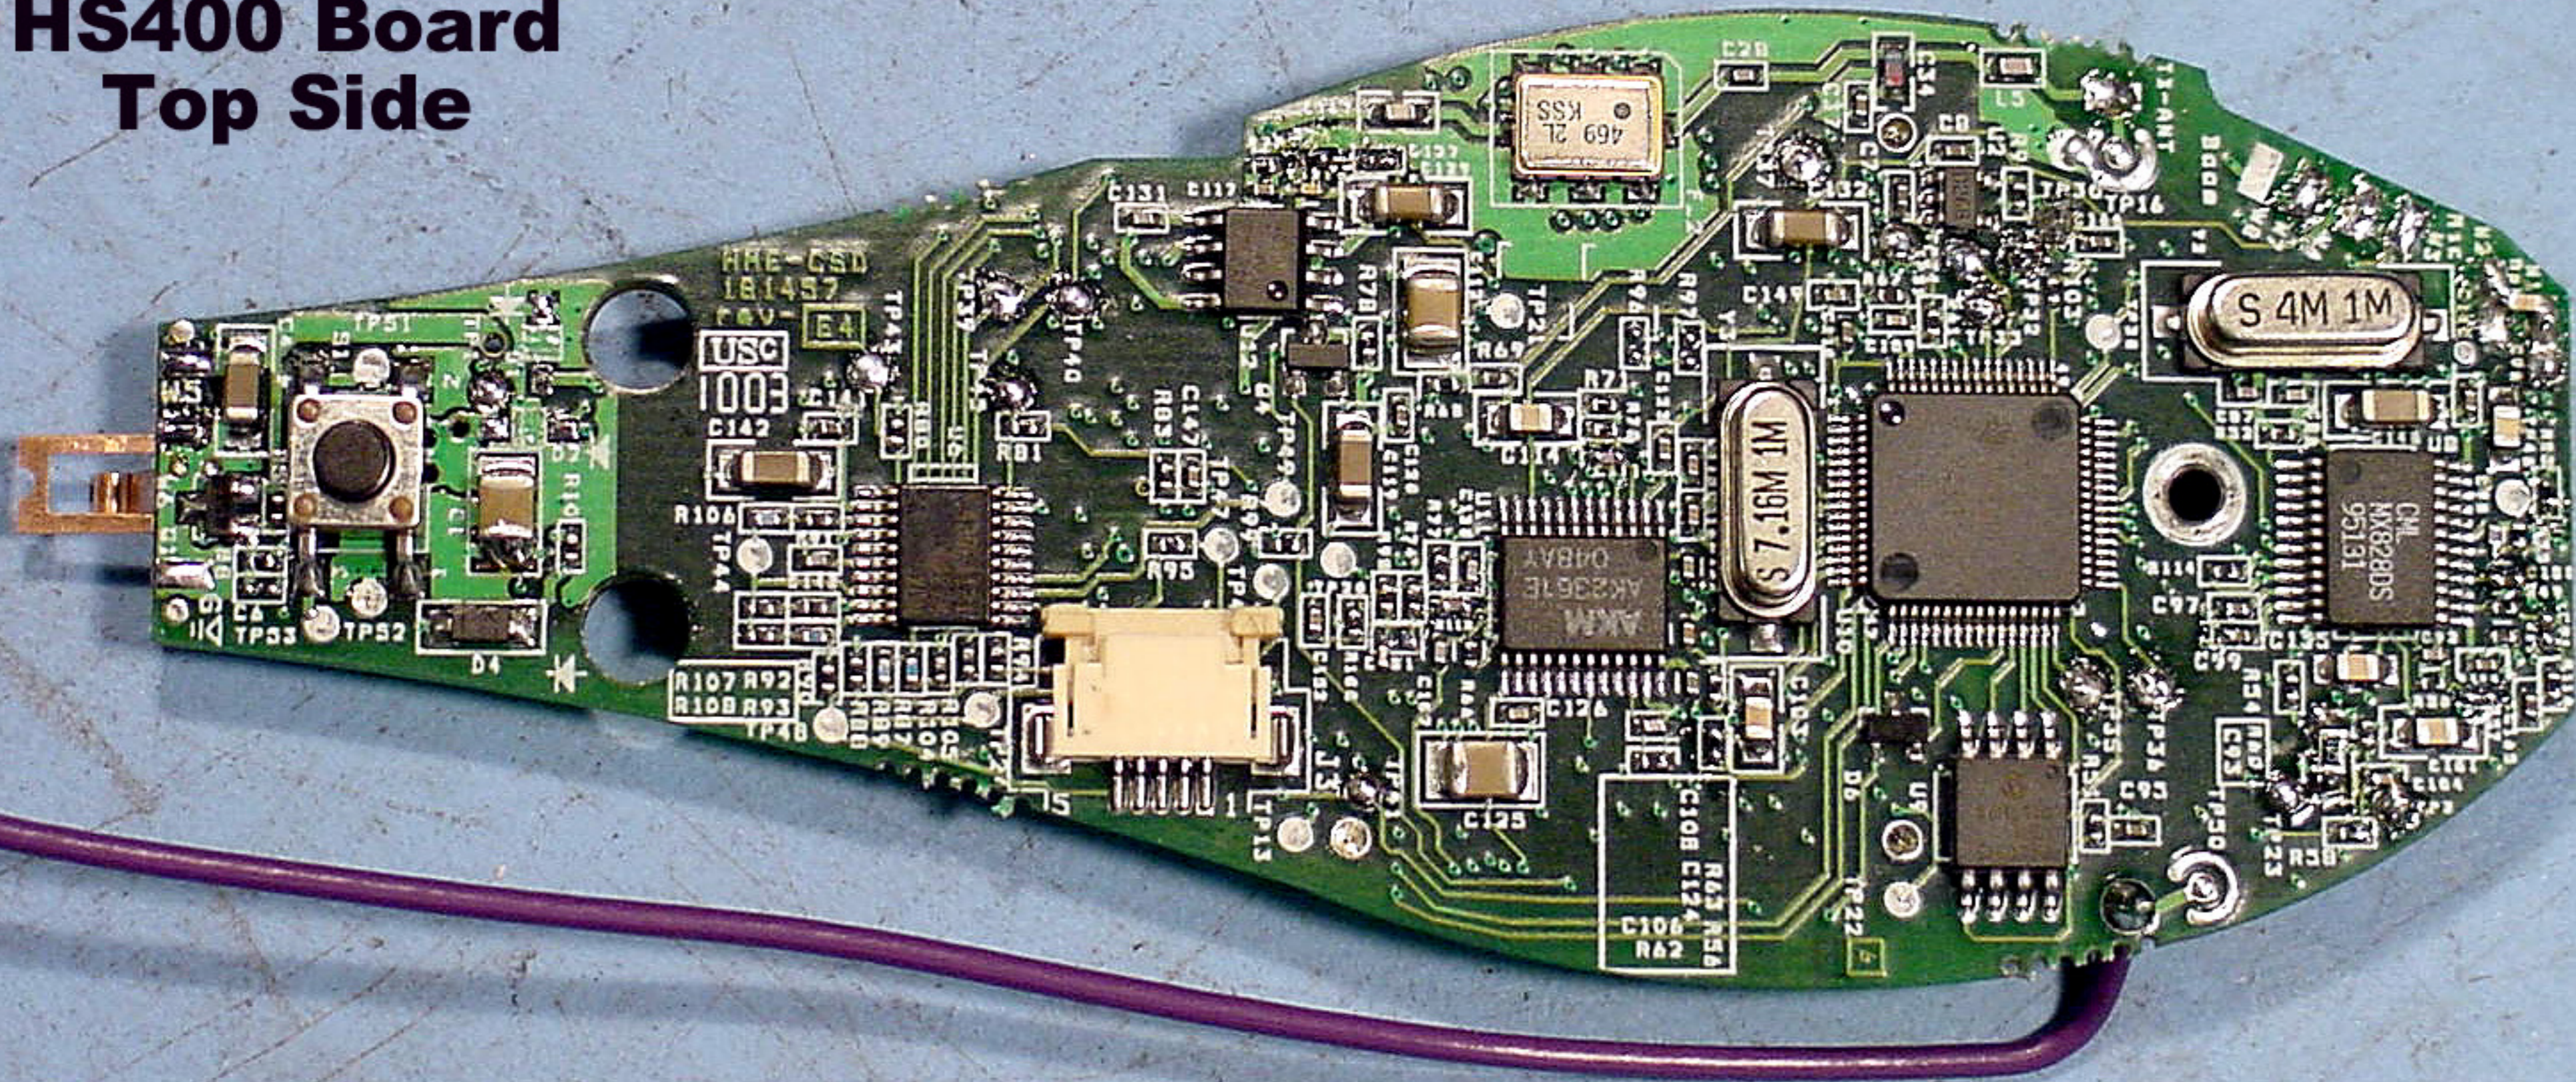

HS400 Board Top Side

HS400 Front Cover Interior

Keypad Tail

Volume Up

Volume Down

A1 XMIT Button

A2 XMIT Button

172574

HS400 Rear Housing Interior

Speaker