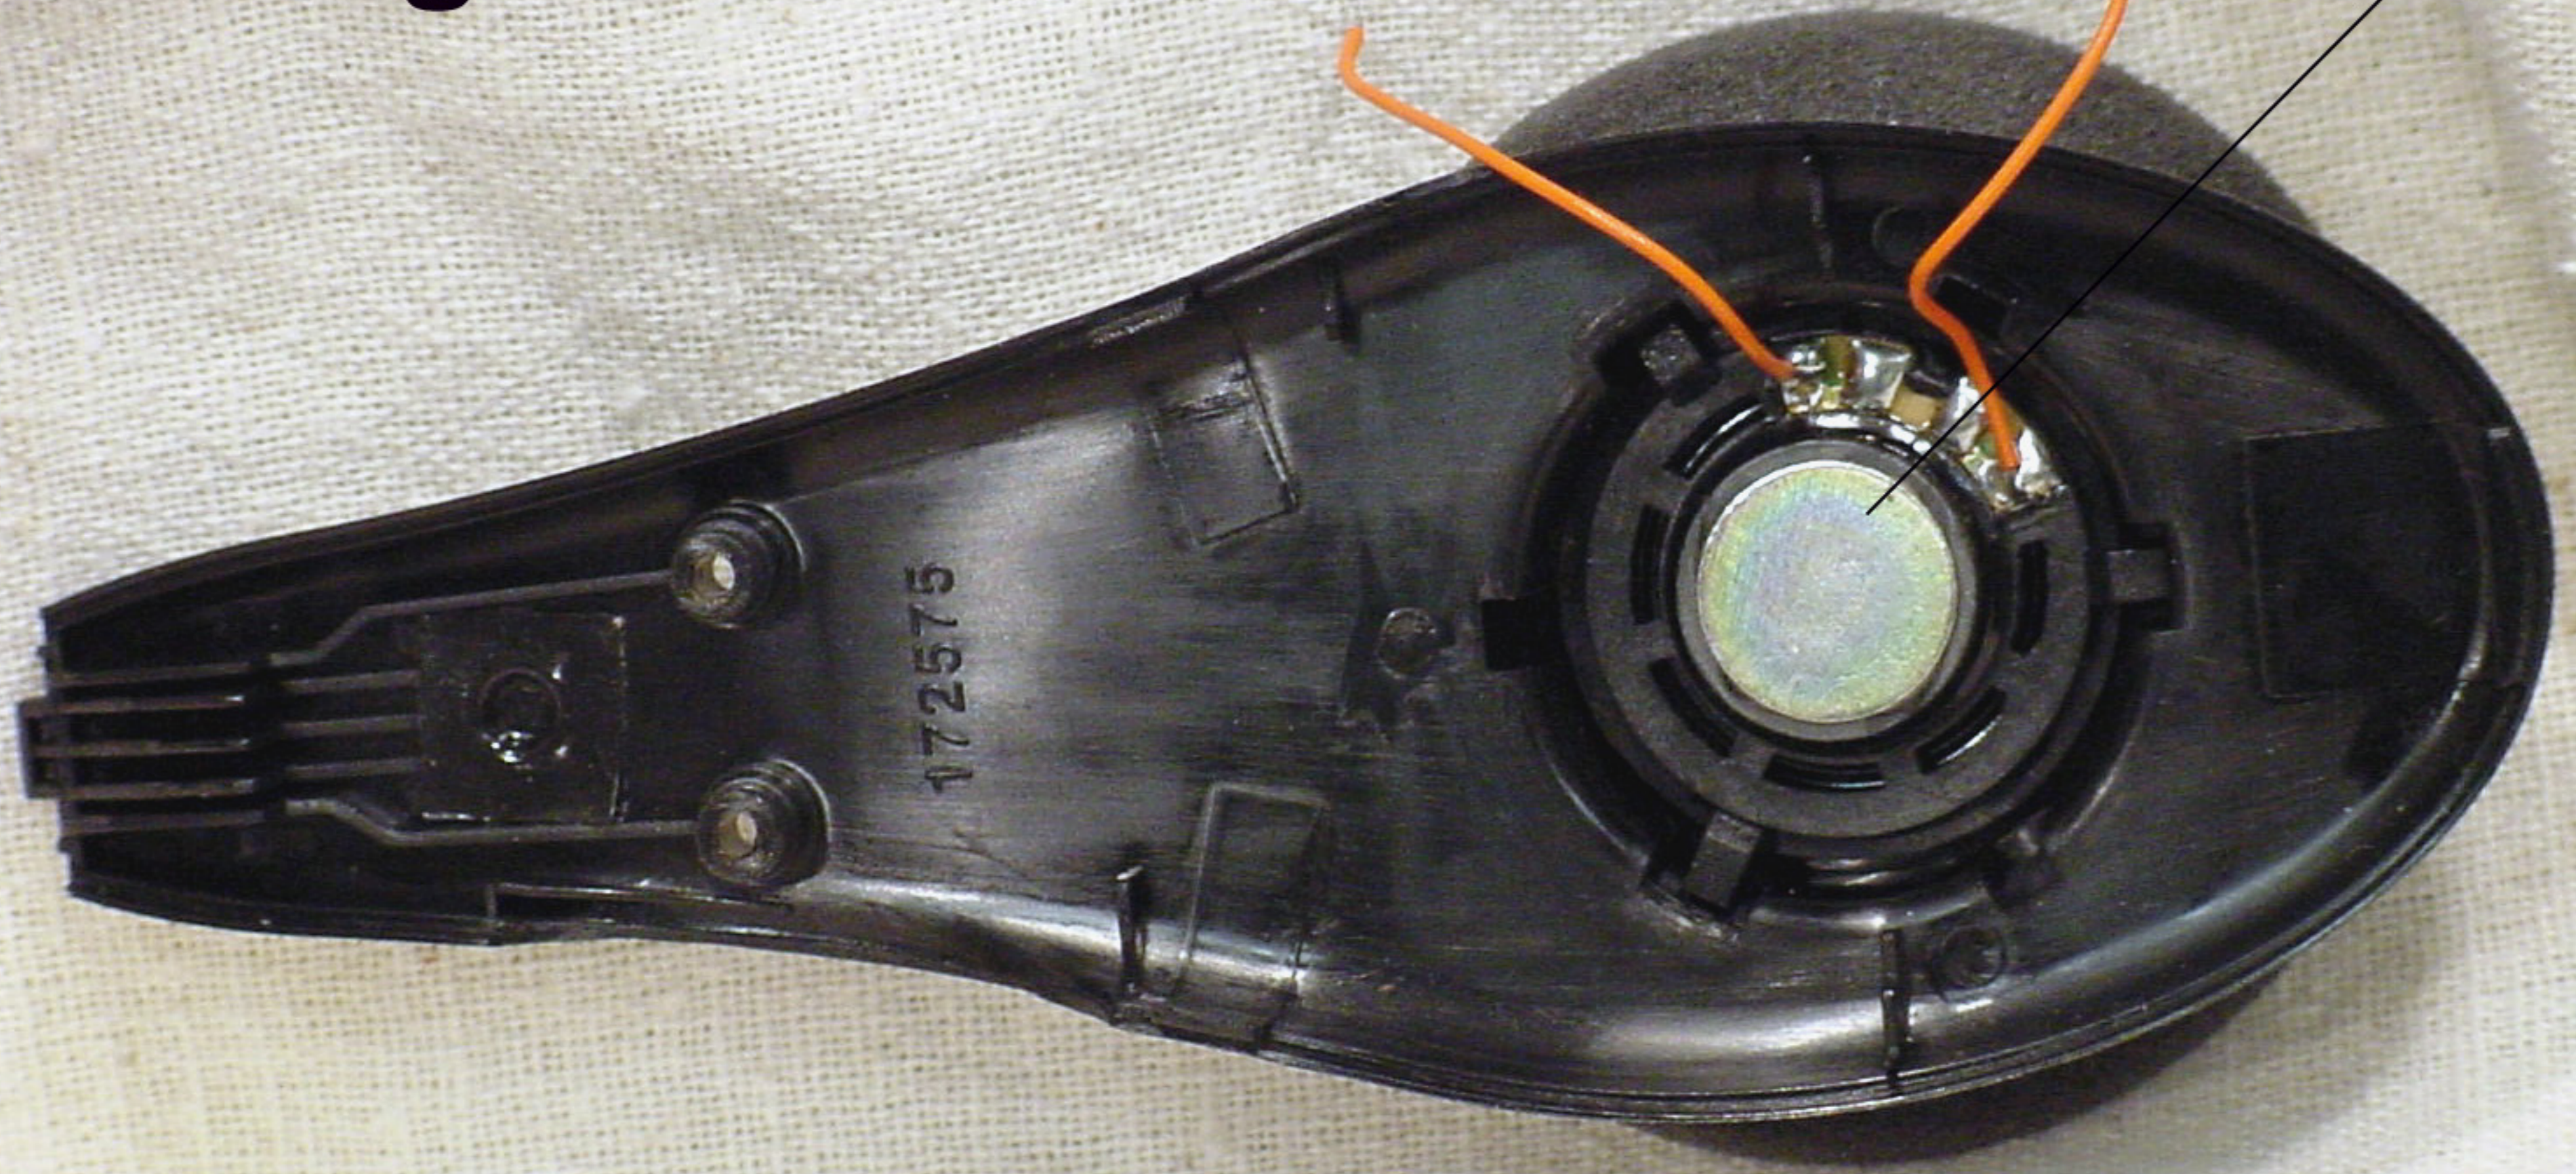

HS400 Board Top Side

HS400 Front Cover Interior

Keypad Tail

Volume Up

Volume Down

A1 XMIT Button

A2 XMIT Button

172574

HS400 Rear Housing Interior

Speaker