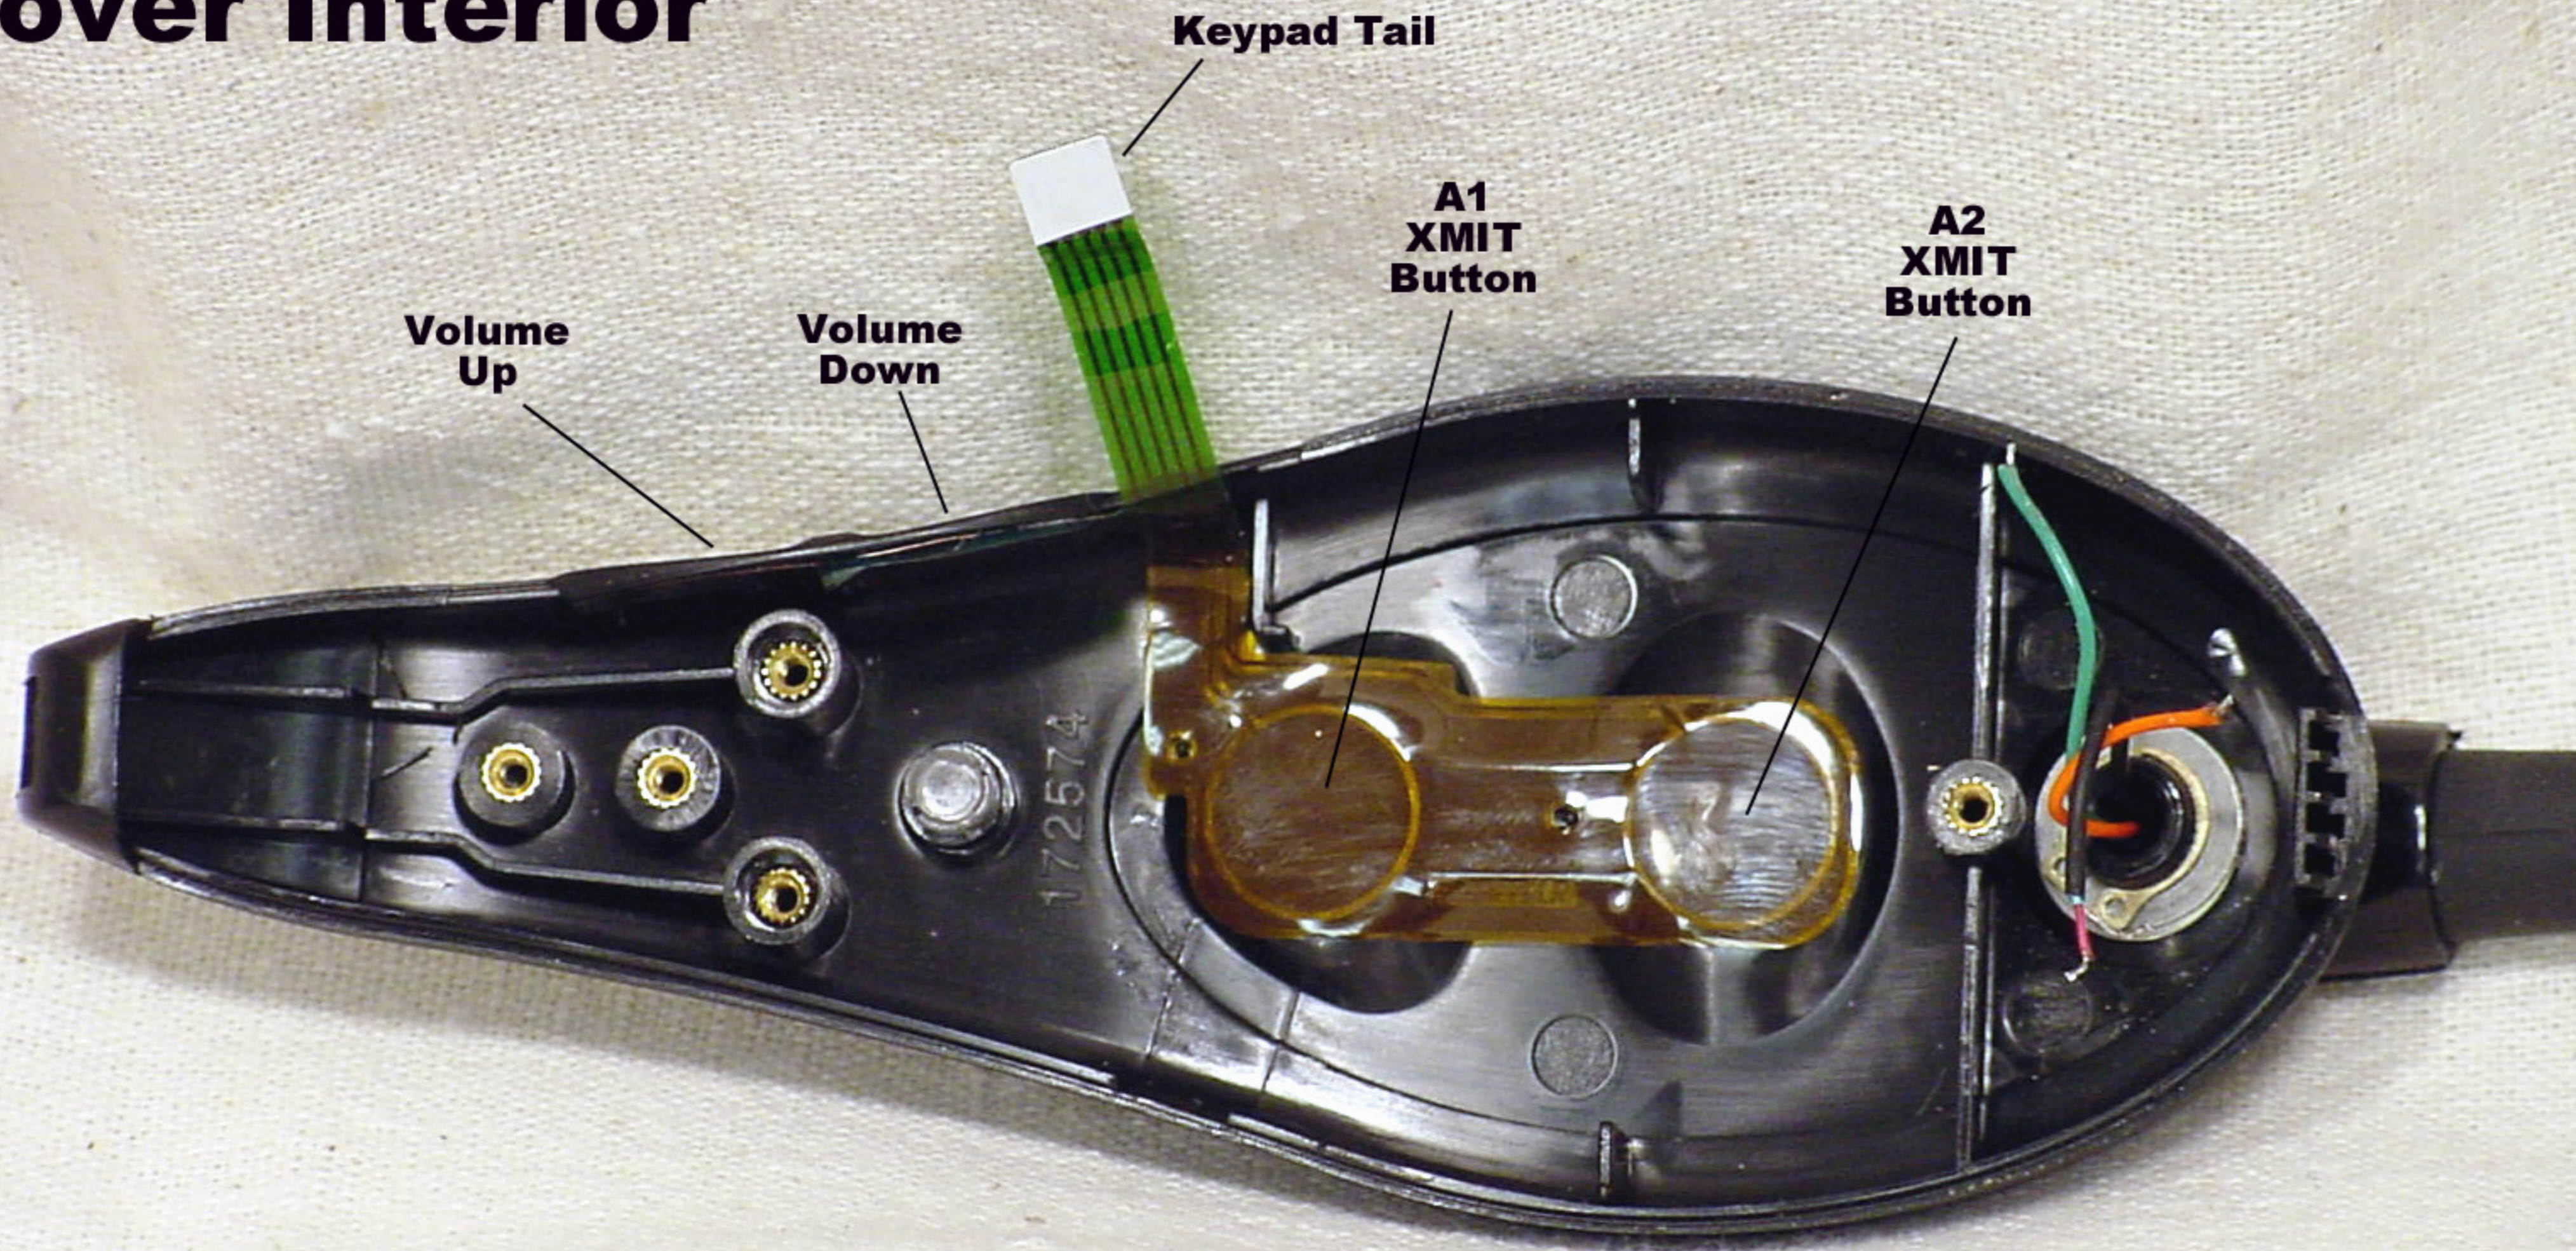

HS400 Board Top Side

HS400 Front Cover Interior

Keypad Tail

Volume Up

Volume Down

A1 XMIT Button

A2 XMIT Button

172574

HS400 Rear Housing Interior

Speaker