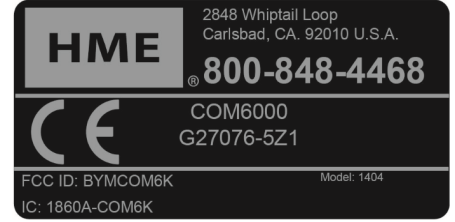

FCC ID: BYMCOM6K

Label details

Label location

Updated 09/11/2018