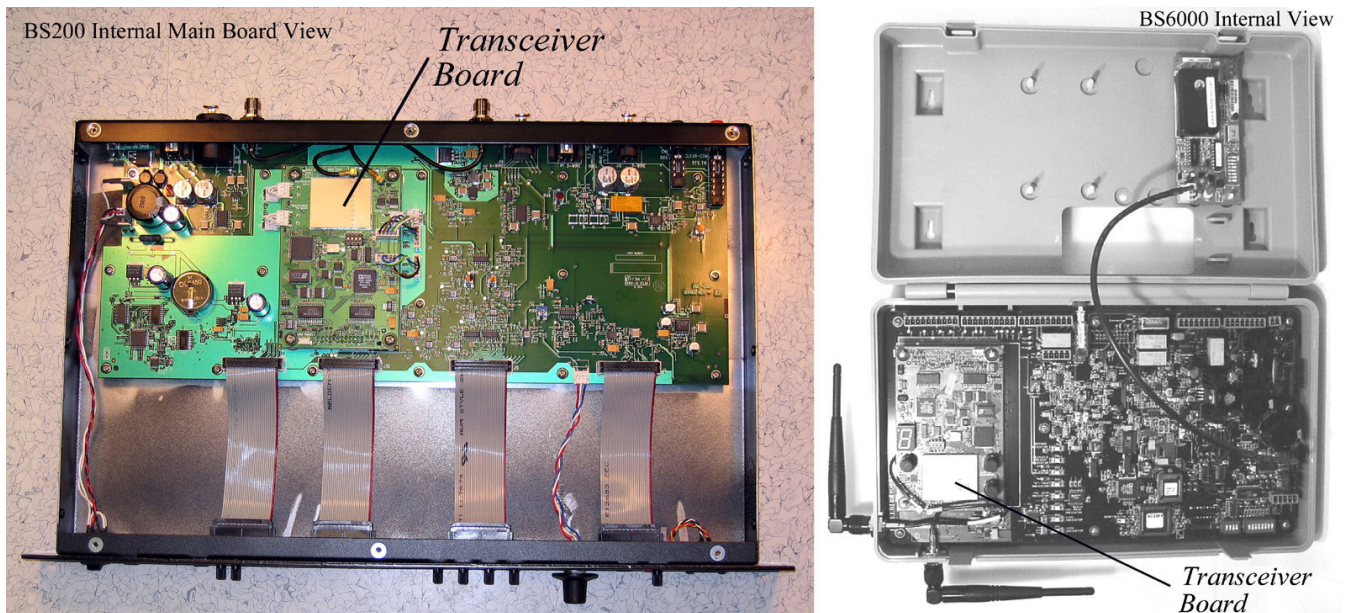

Similarities between BS6000 and BS200

The **BS6000** is one of two models certified within the COM6000 Family Certification **1860A-COM6000**. The **BS200** is a new model intended to for a different market area.

The BS200 is the base station for the HME DX200 wireless intercom intended for theatre, churches, and other similar small venues with communication requirements. The portable used with the BS200 is the BP200, which is under a separate application to be added to the above mentioned family certification. The BS200 and BS6000 differ in their physical interface, baseband audio processing boards and enclosures, but share a common radio/antenna section as shown below:

The user operable switches and indicators have been moved to the front panel in the BS200. All RF frequency components remain unchanged.