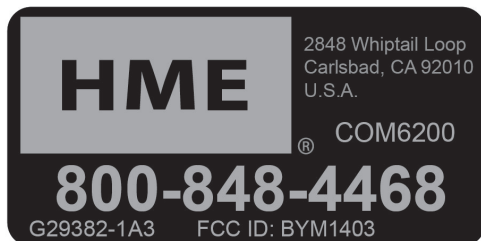

FCC ID: BYM1403

Label Details

Label location

Updated 09/11/2018