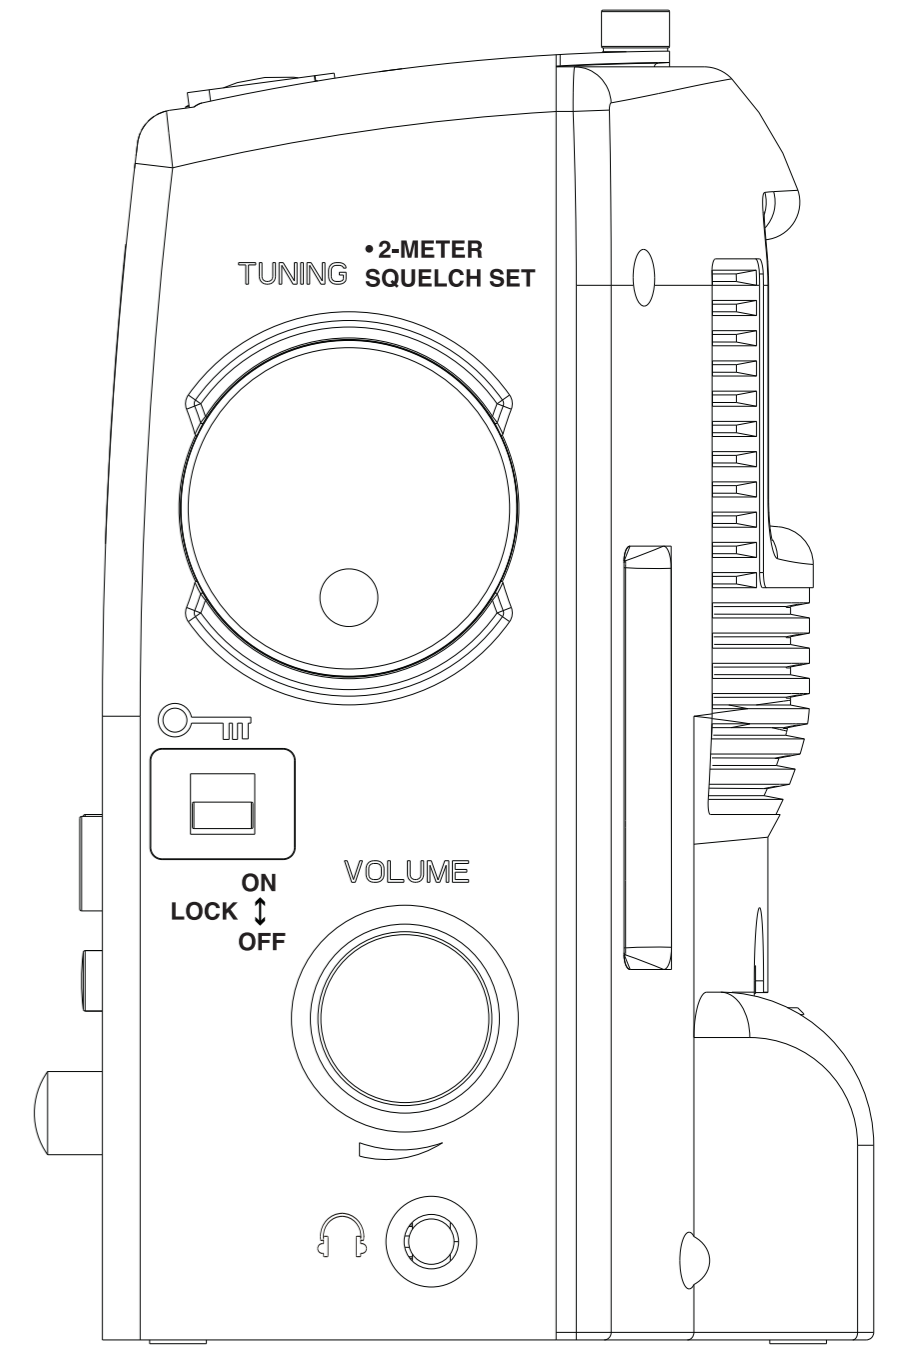

BLUETOOTH
2-METER
AM-FM
•AUX

BLUETOOTH
2-METER
WEATHER
•ALERT

•PAIR

STATION RECALL / • PRESS & HOLD TO MEMORIZE

POWER = Helvetica Reg 11 pt
• SLEEP = Helvetica Reg 8 pt

2-METER
SQUELCH SET
ON
LOCK
OFF = Helvetica BOLD 8 pt

CCRadio3 Badge-45mm x 10mm

TWIN COIL FERRITE* = Helvetica BOLD - 10 pt - PANTONE P52-8 C
AM • FM • BLUETOOTH • 2-METER HAM • WEATHER • ALERT = Helvetica BOLD-8 pt

Font: Copperplate Gothic Bold
Red = PANTONE DC1F27 = Font: KozMinPro-Heavy