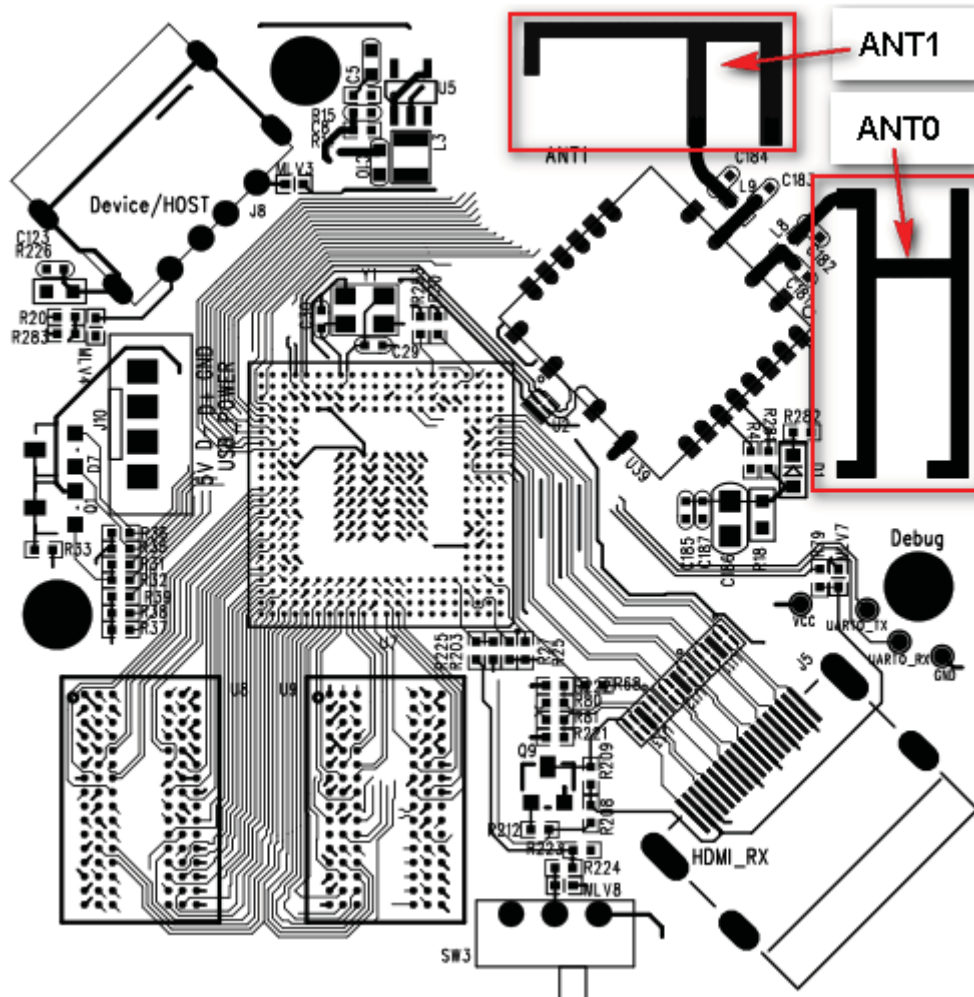

Trans Electric Co., Ltd.

ADD: 771, Sec. 2, Chungsan Road, Huatang, Changhua, Taiwan

Email: gracet@mail.px.com.tw

Tel: 886 4 763-3361 Extension:210

Date: 2021-07-21

---

Dear Sir or Madam:

The RF module, model RTL8821CU, installed in our product: HD Wireless Conference System, which supports Bluetooth, 2.4GHz/5GHz WiFi functions. But for marketing purpose, only 802.11 ac40 in 5150-5250GHz band was used in this product, all the other bands/functions have been shielded by manufacturer though software.

Meanwhile, The product installed 2 antennas, but for marketing purpose, only ANTO will enabled, the ANT1 has been disabled by manufacturer though software.

We confirm that all information above is true, and we'll be responsible for all the consequences. Please contact me if you have any question.

Sincerely,

Signature:

A handwritten signature in black ink that reads "Grace Wang". The signature is written in a cursive style with a large, looped "G" and a long, sweeping "W".

Grace Wang

Title: Vice-General Manager, Intel' sales Dept.