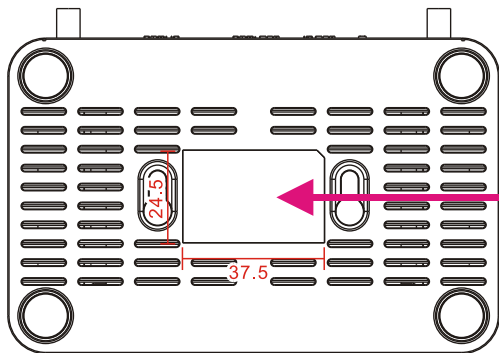

WTR-PRO bottom label

Q9620G/Q9621G

50%

TX

50%

RX