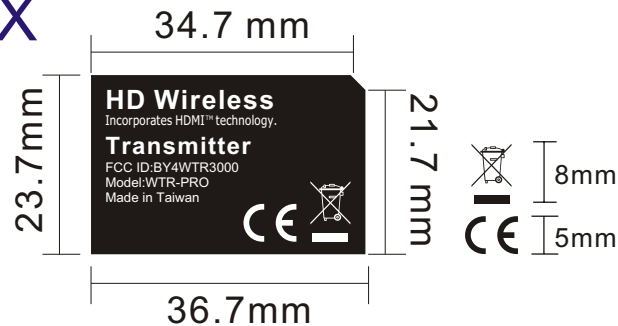

WTR-PRO bottom label

Q9620G/Q9621G

50%

TX

50%

RX