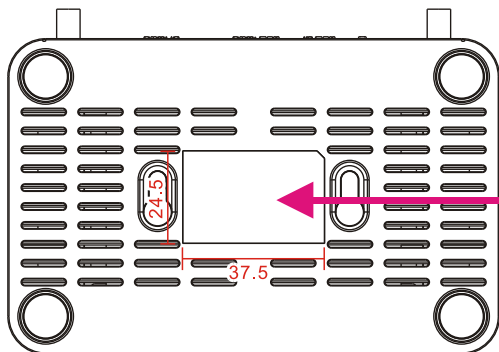

WTR-PRO bottom label

Q9620G/Q9621G

50%

TX

50%

RX