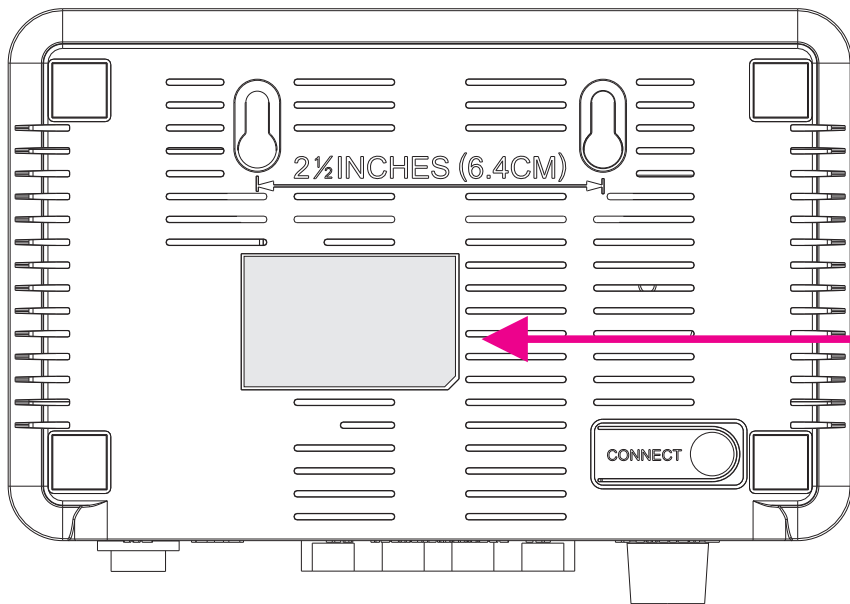

RF-WRSK18 bottom label

TX

100%

size:39.2*24.2mm
ground:black / word:white

RX

100%

size:39.2*24.2mm
ground:black / word:white

Date Code :