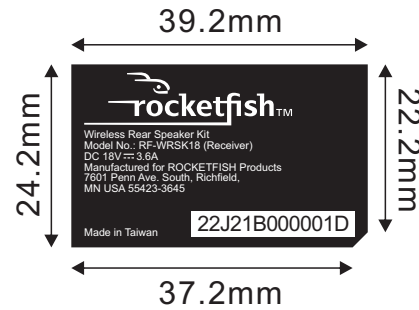

RF-WRSK18 bottom label

TX

100%

size:39.2*24.2mm
ground:black / word:white

RX

100%

size:39.2*24.2mm
ground:black / word:white

Date Code :