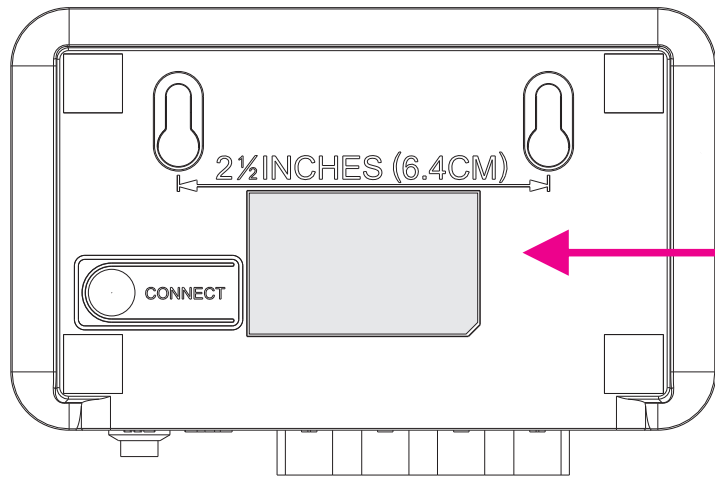

RF-WRSK18 bottom label

TX

100%

size:39.2*24.2mm
ground:black / word:white

RX

100%

size:39.2*24.2mm
ground:black / word:white

Date Code :