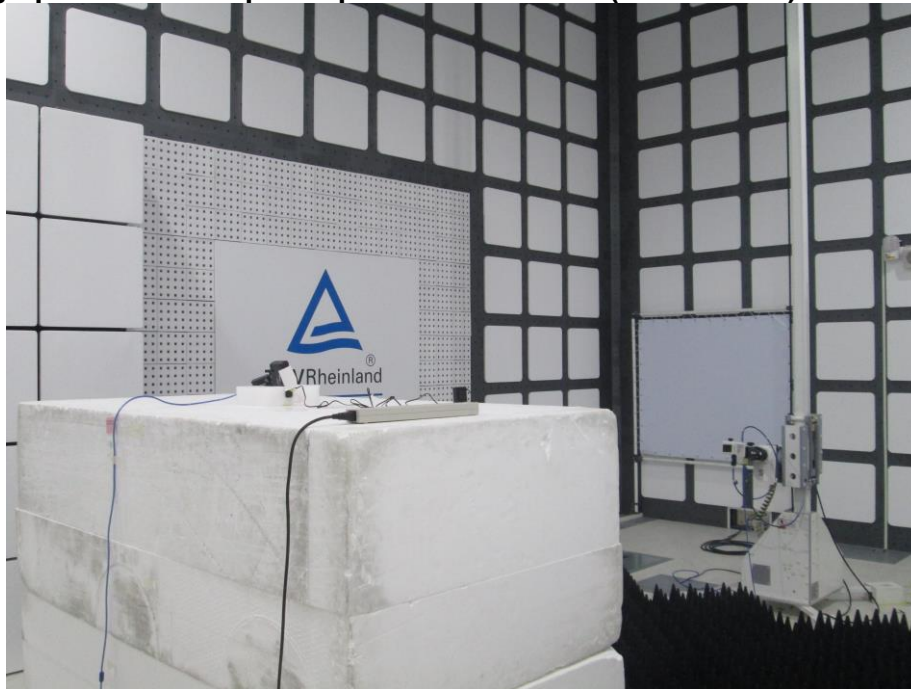

Photograph 6: Test Setup for Spurious Emissions (Back View 4)