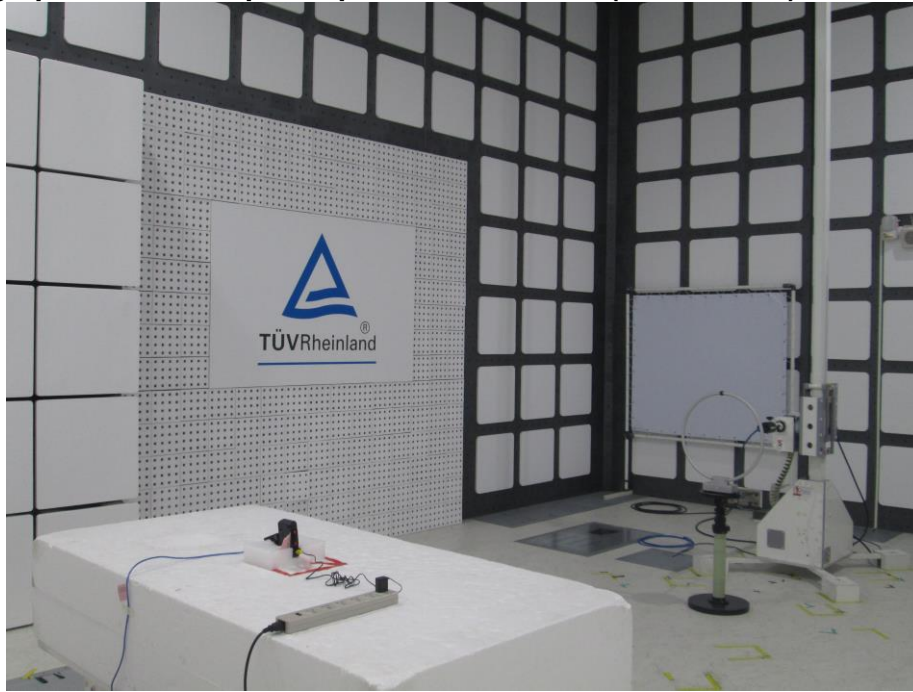

Product: Wireless Rear Speaker Kit

Type Identification: RF-WRSK18

Photograph 3: Test Setup for Spurious Emissions (Back View 1)