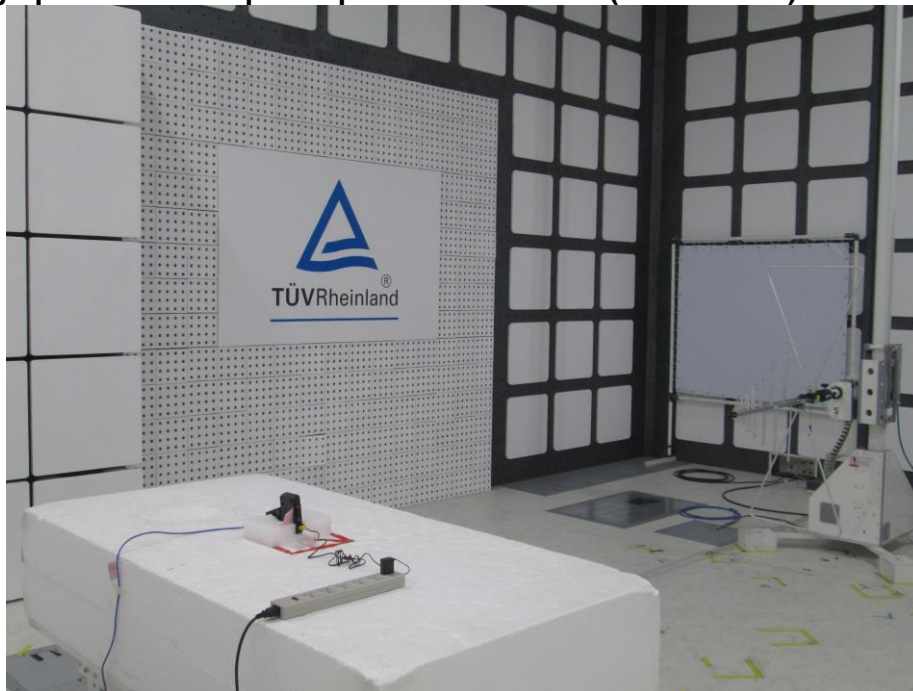

Photograph 4: Test Setup for Spurious Emissions (Back View 2)