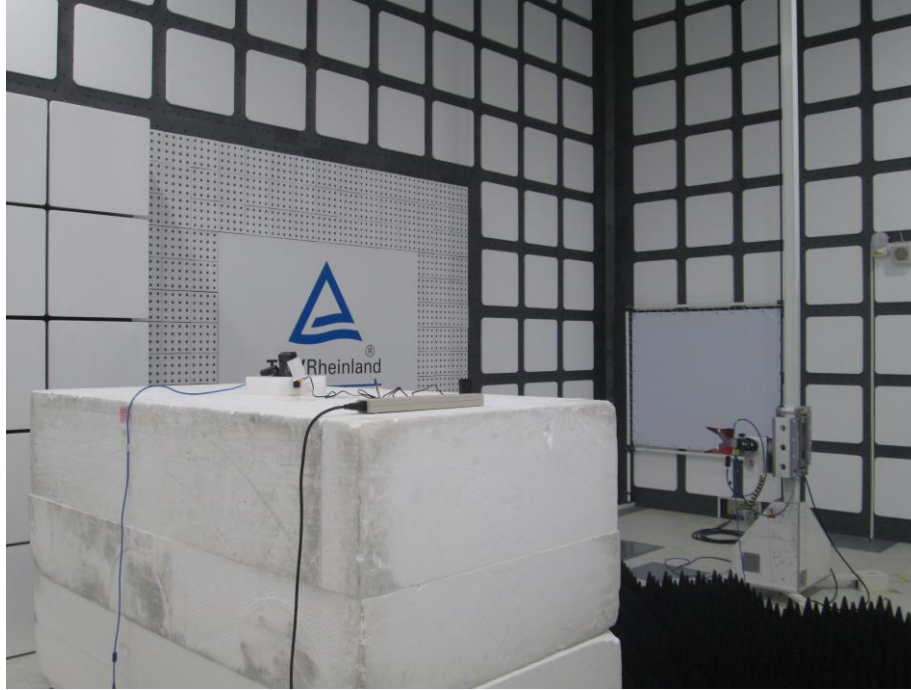

Product: Wireless Rear Speaker Kit

Type Identification: RF-WRSK18

Photograph 5: Test Setup for Spurious Emissions (Back View 3)