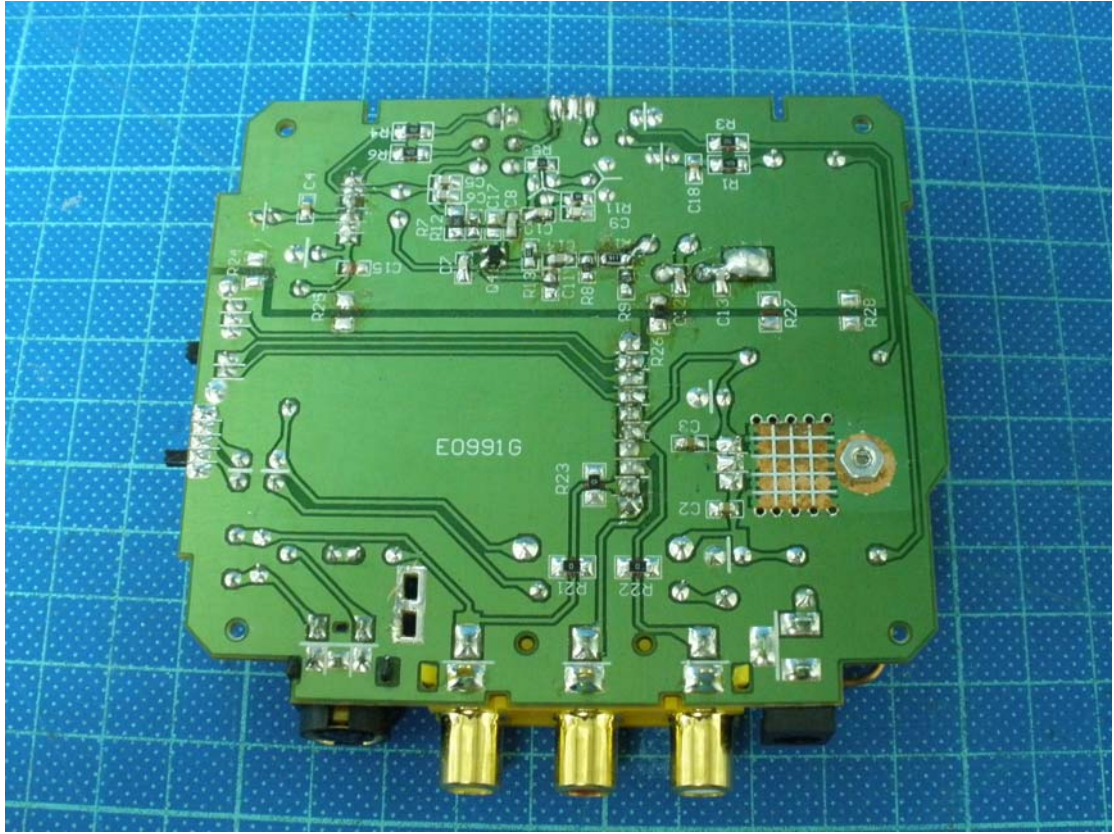

Internal photo of EUT

Antenna for 433 MHz

Antenna for 5.8 GHz

Antenna for 5.8 GHz