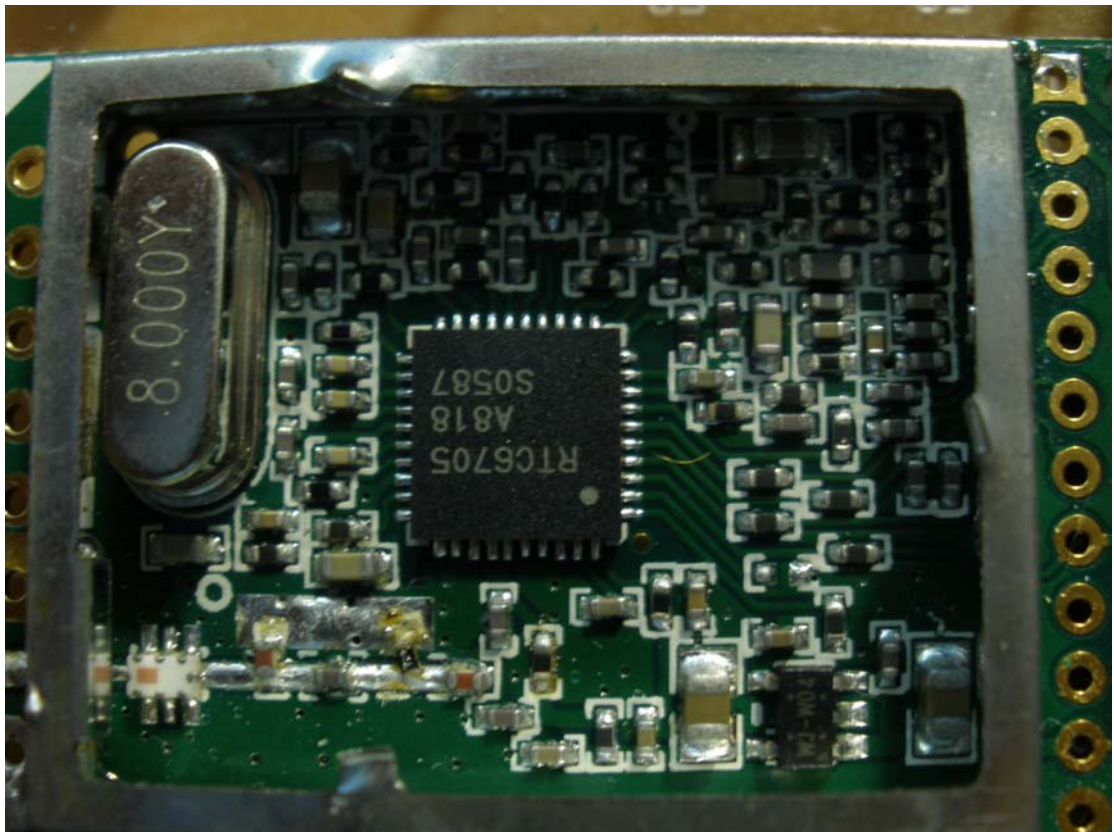

Internal photo of EUT

5.8 GHz RF module

Antenna for 5.8 GHz

Antenna for 5.8 GHz

Antenna for 433 MHz