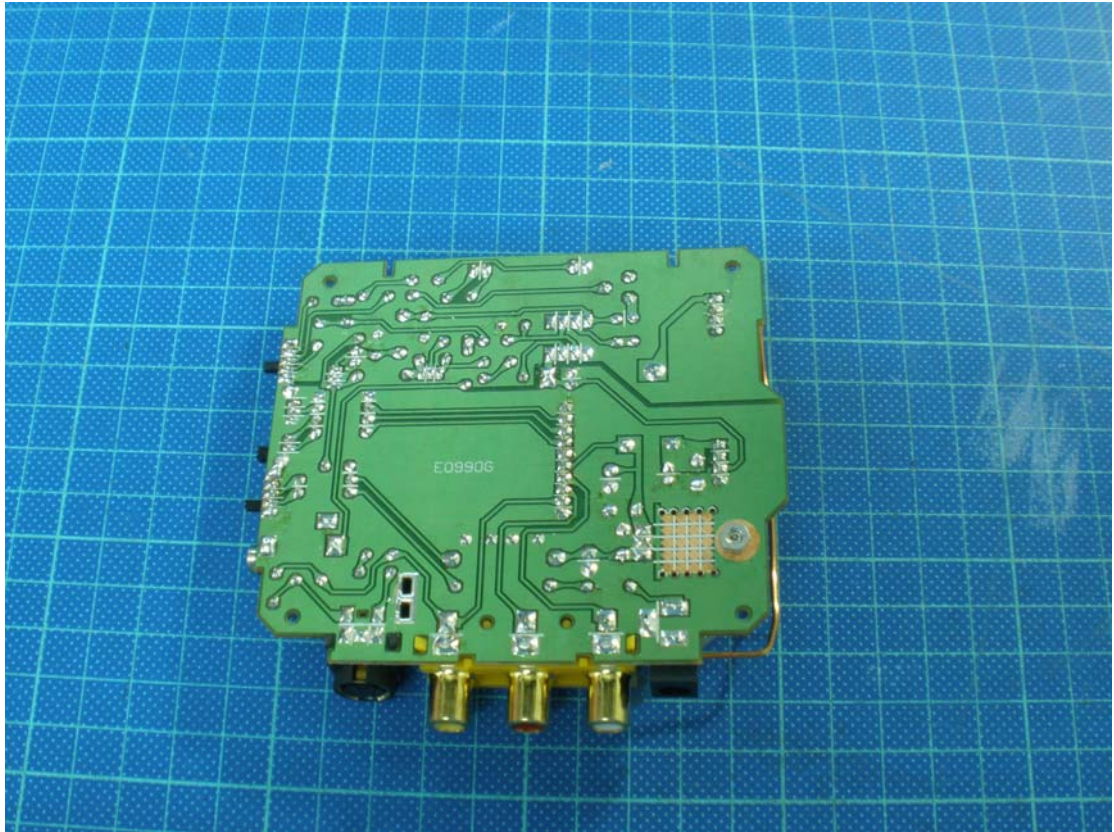

Internal photo of EUT

5.8 GHz RF module

Antenna for 5.8 GHz

Antenna for 5.8 GHz

Antenna for 433 MHz