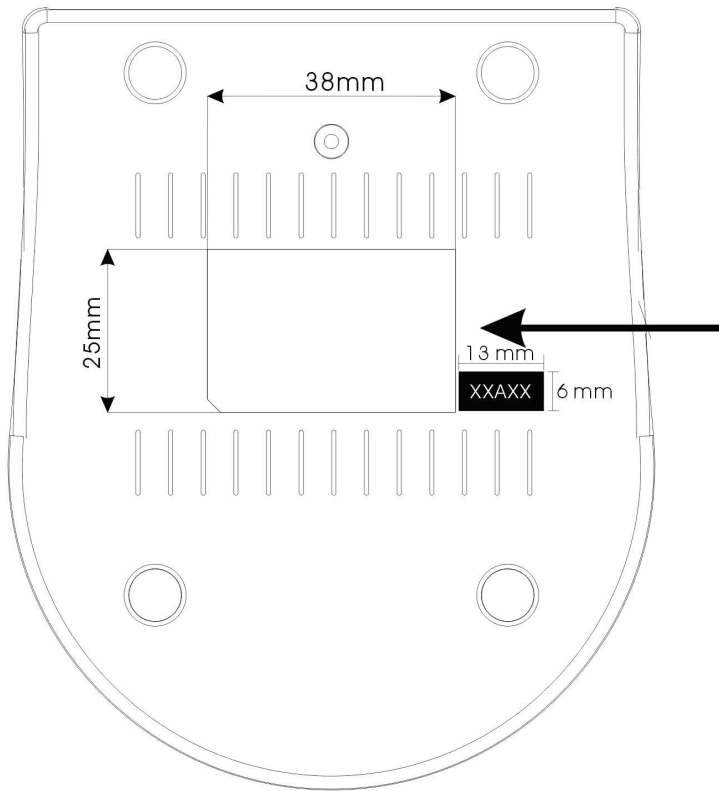

ID Label_Location

1:1 15-126 Main Label for receiver

24 mm

200%