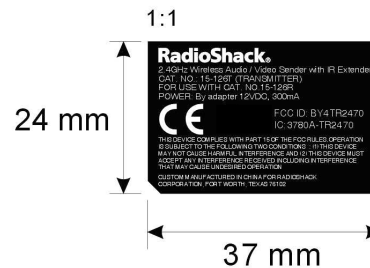

ID Label_Location

15-126 Main Label for transimter
1:1

15-126 Bottom Label 2006/11/23

Material: PET 0.1mm

Word Color: Pantone Cool Gray 7C

Ground Color: Black

200%