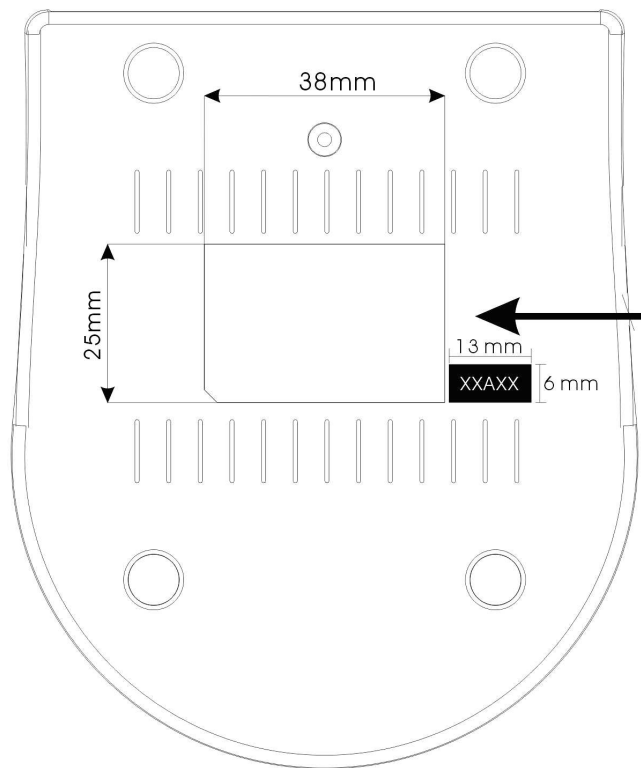

ID Label_Location

15-126 Main Label for transimter
1:1

15-126 Bottom Label 2006/11/23

Material: PET 0.1mm

Word Color: Pantone Cool Gray 7C

Ground Color: Black

200%