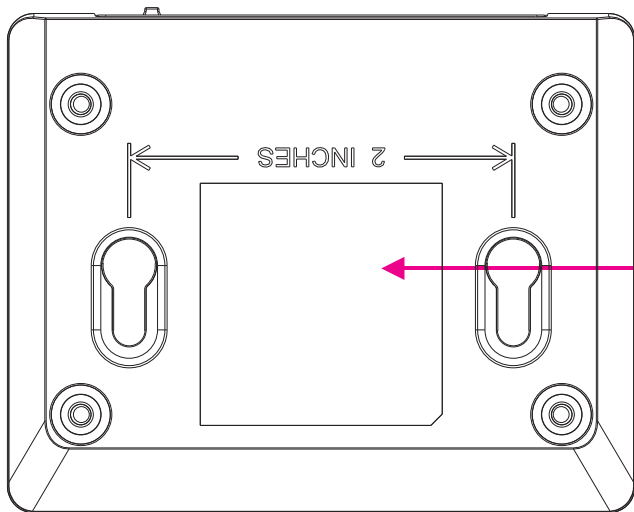

# RF-BTR315-C

1:1

size:31.2\*31.2mm  
ground:black  
word:white

confirmed by BBY