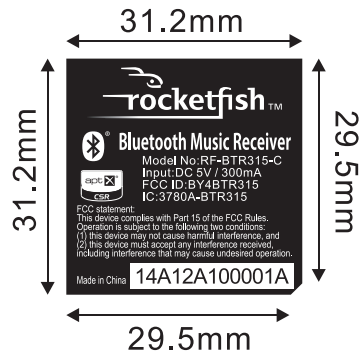

# RF-BTR315-C

1:1

size:31.2\*31.2mm  
ground:black  
word:white

confirmed by BBY