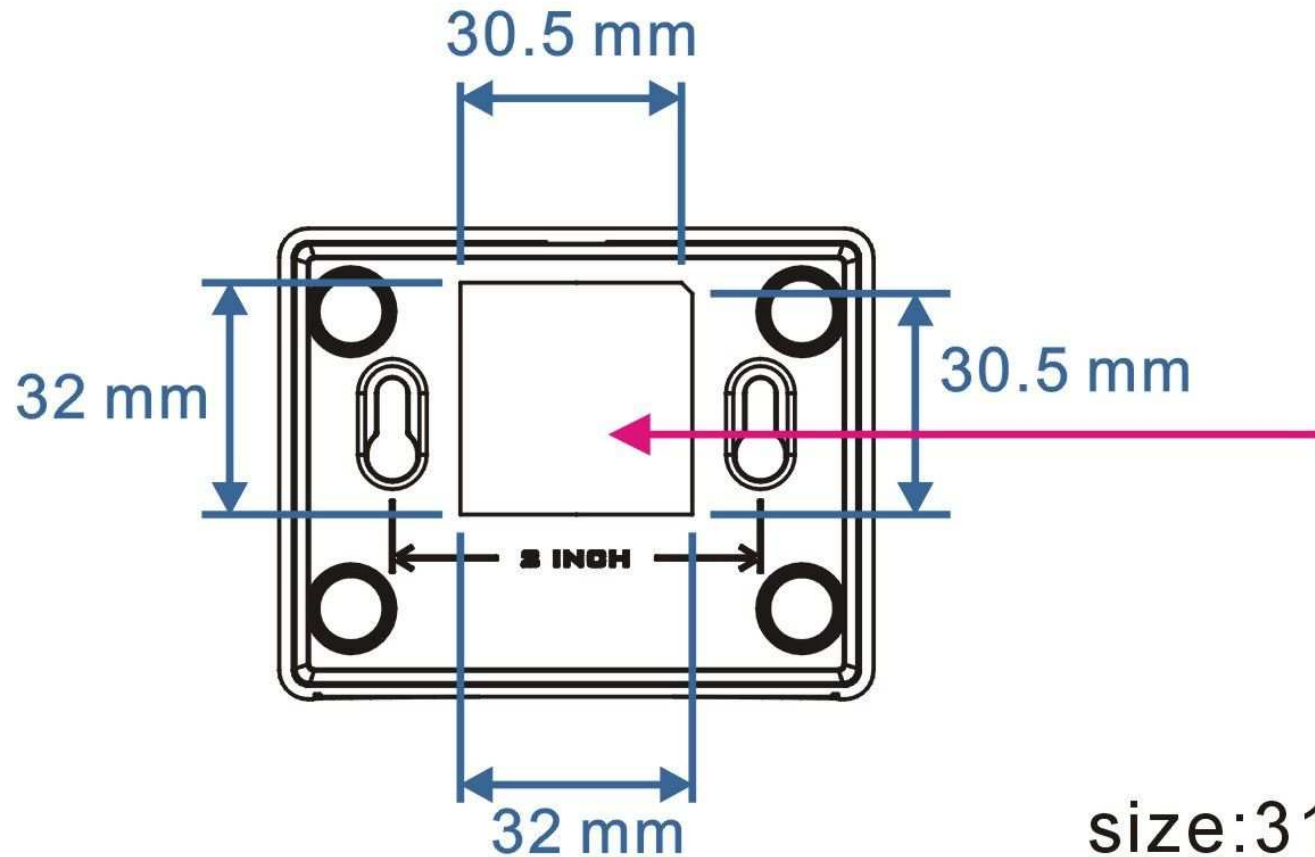

Q8325G

size:31*31mm
ground:black
word:white

confirmed by BBY

2012/06/18