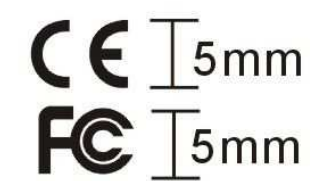

Q8325G

size:31*31mm
ground:black
word:white

confirmed by BBY

2012/06/18