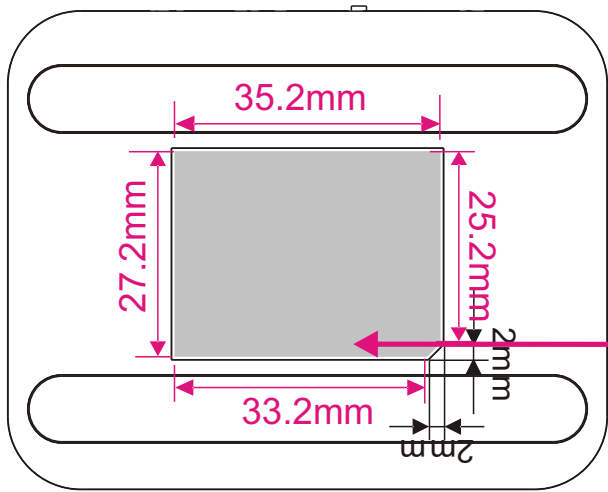

Sticker on 11270

YYWW

date code : production year / week
 ex. 1353 = the fifty-third week of the year 2013

Confirm by Jasco