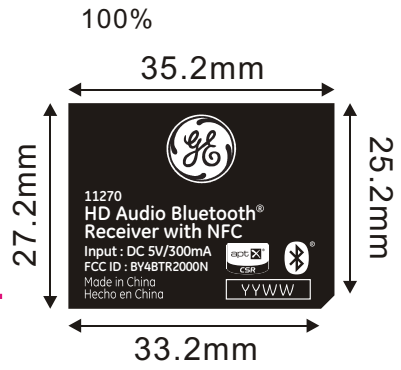

Sticker on 11270

YYWW

date code : production year / week
 ex. 1353 = the fifty-third week of the year 2013

Confirm by Jasco